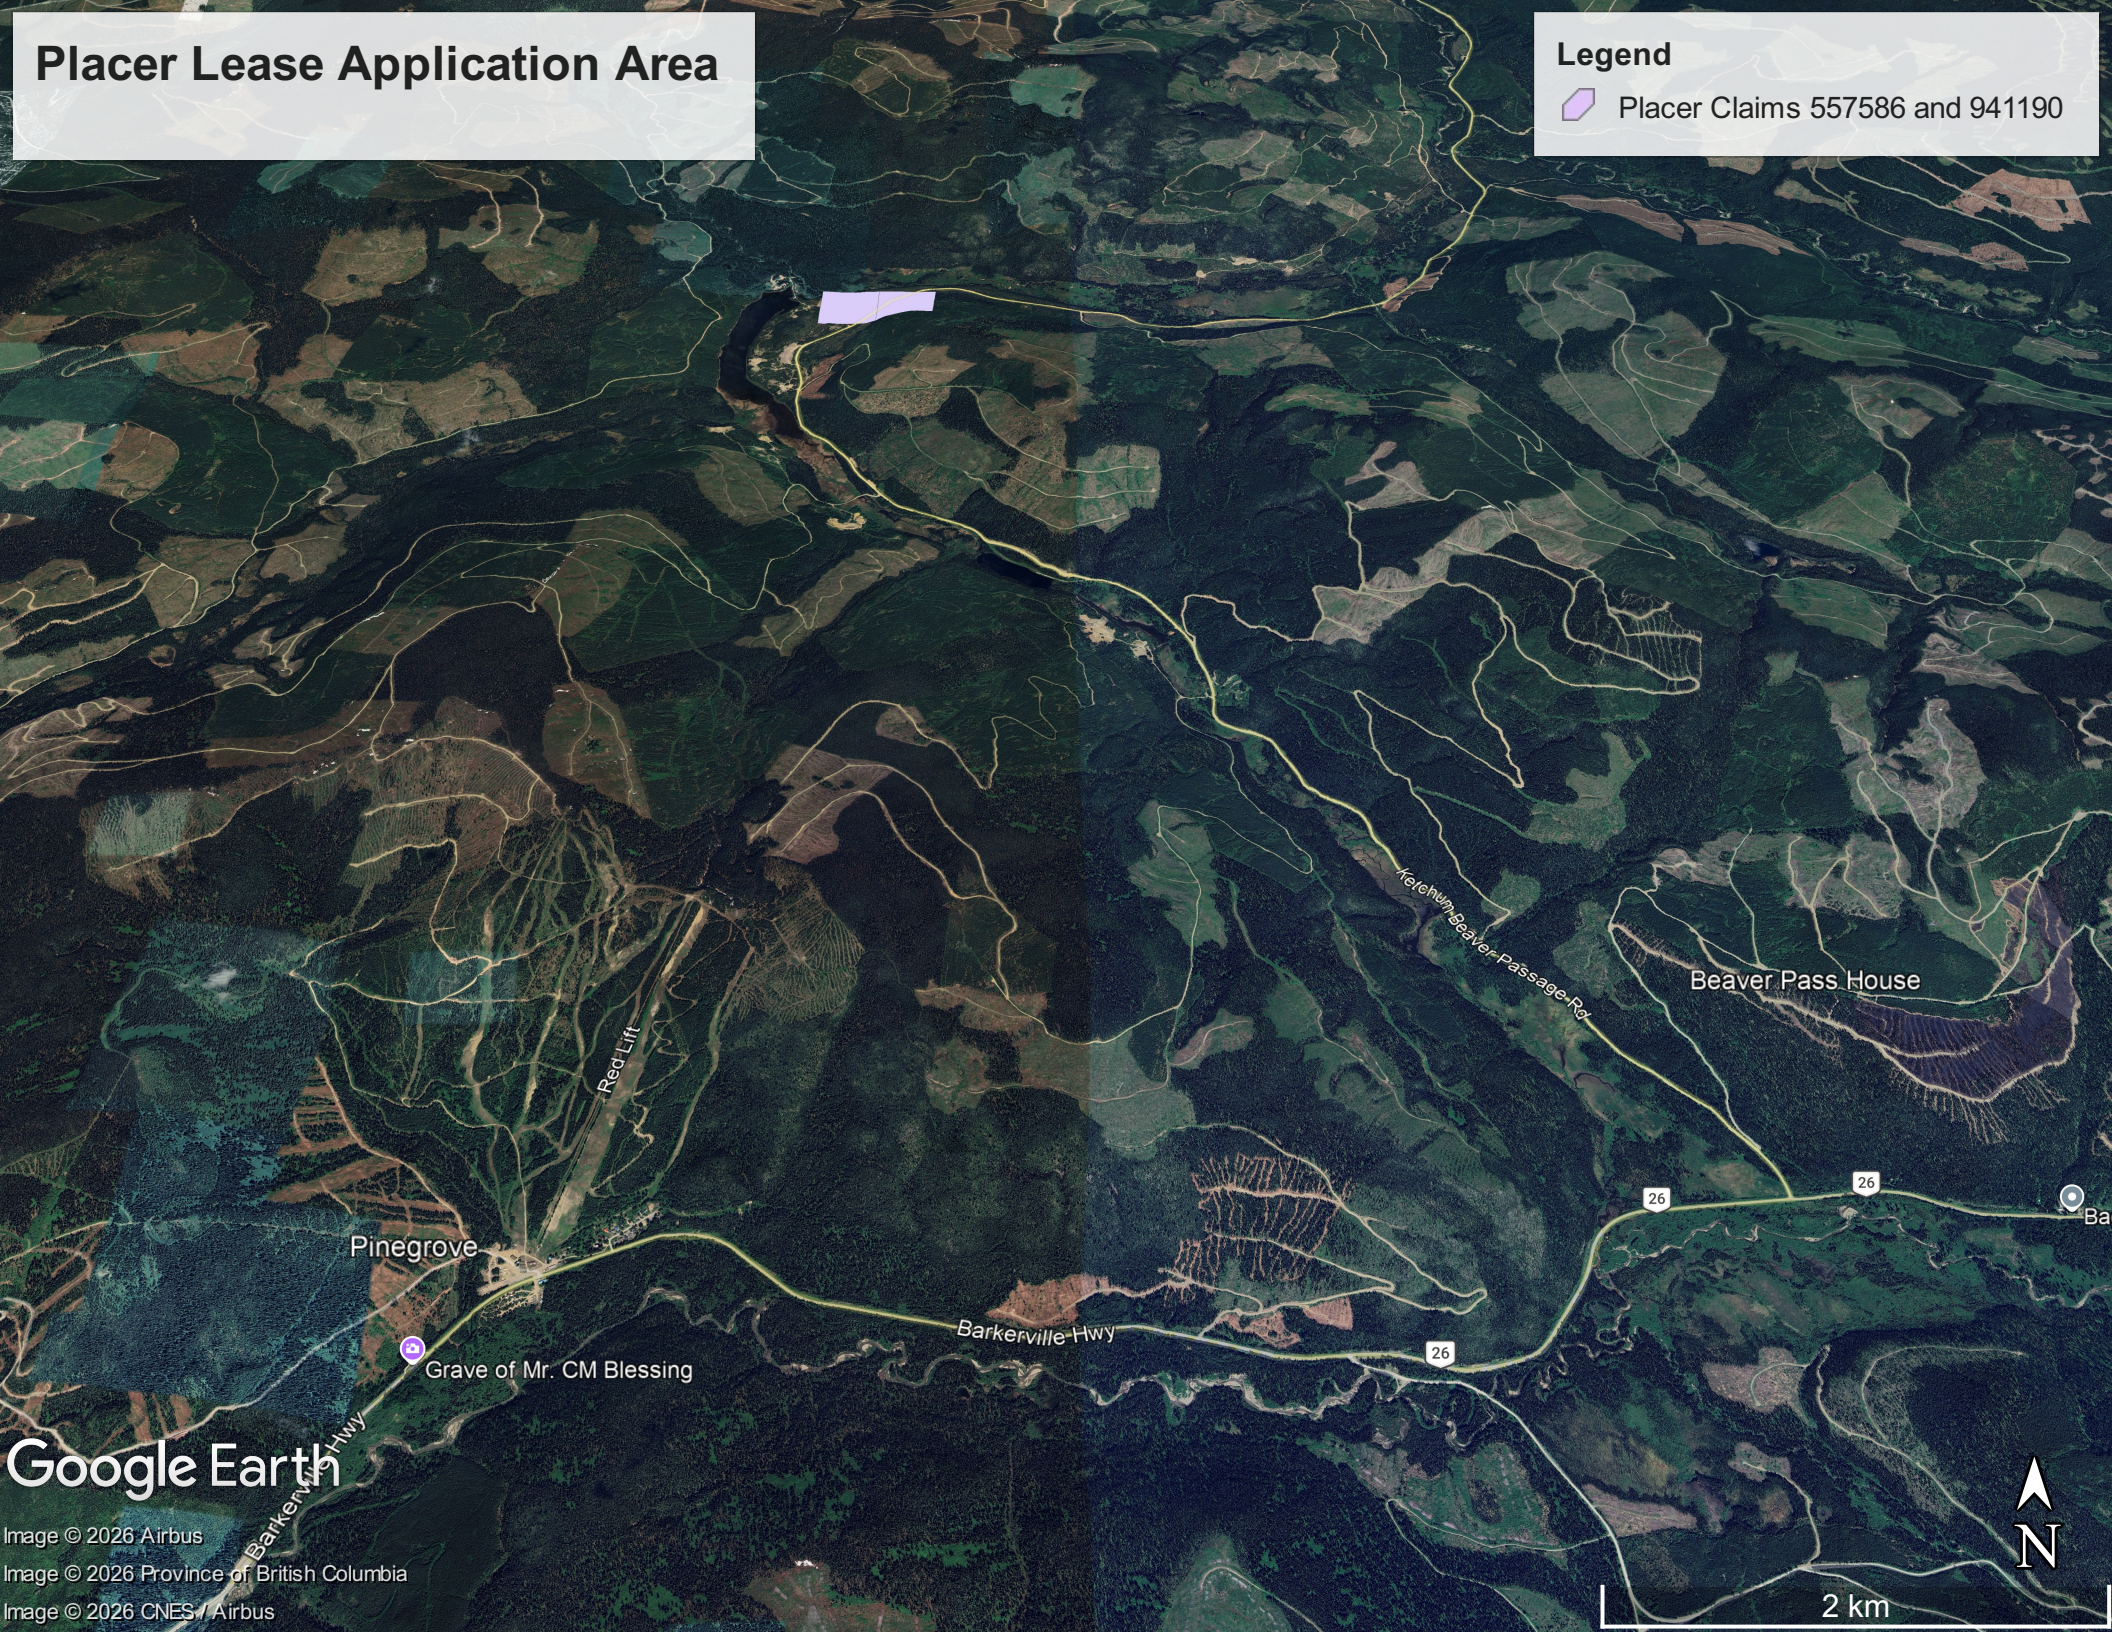

Placer Lease Application Area

Legend

- Placer Claims 557586 and 941190

Google Earth

2 km