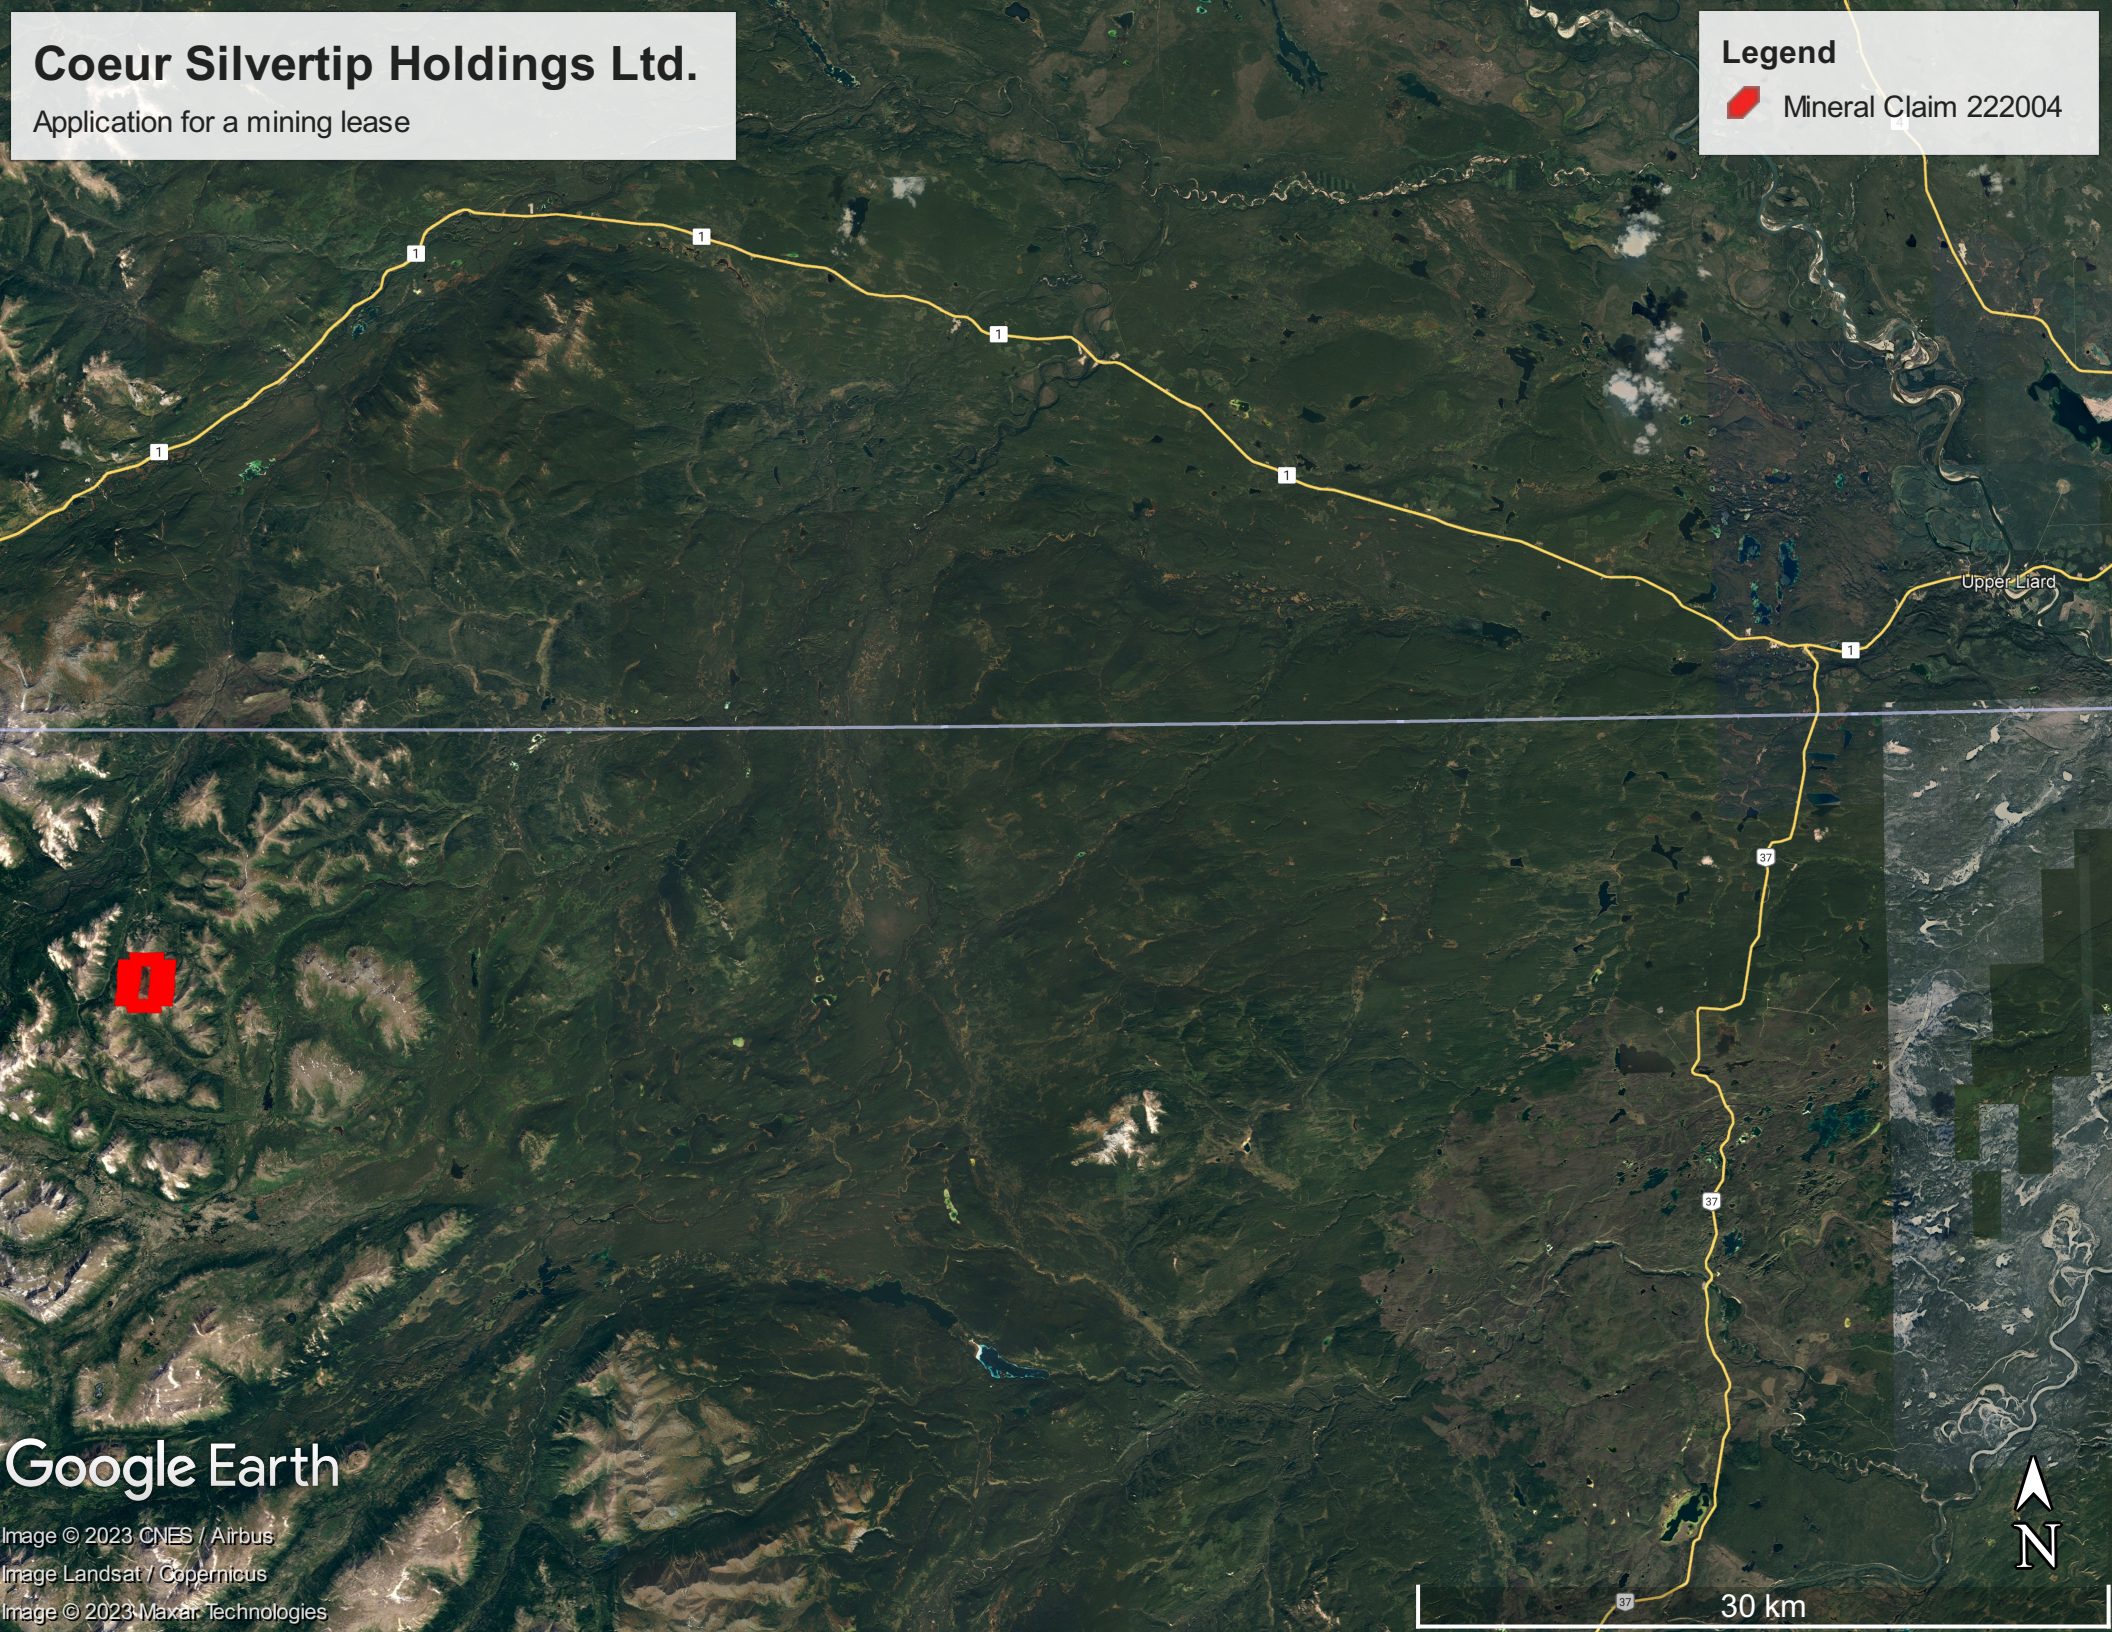

# Coeur Silvertip Holdings Ltd.

Application for a mining lease

## Legend

 Mineral Claim 222004

Upper Liard

Google Earth

Image © 2023 CNES / Airbus  
Image Landsat / Copernicus  
Image © 2023 Maxar Technologies

30 km