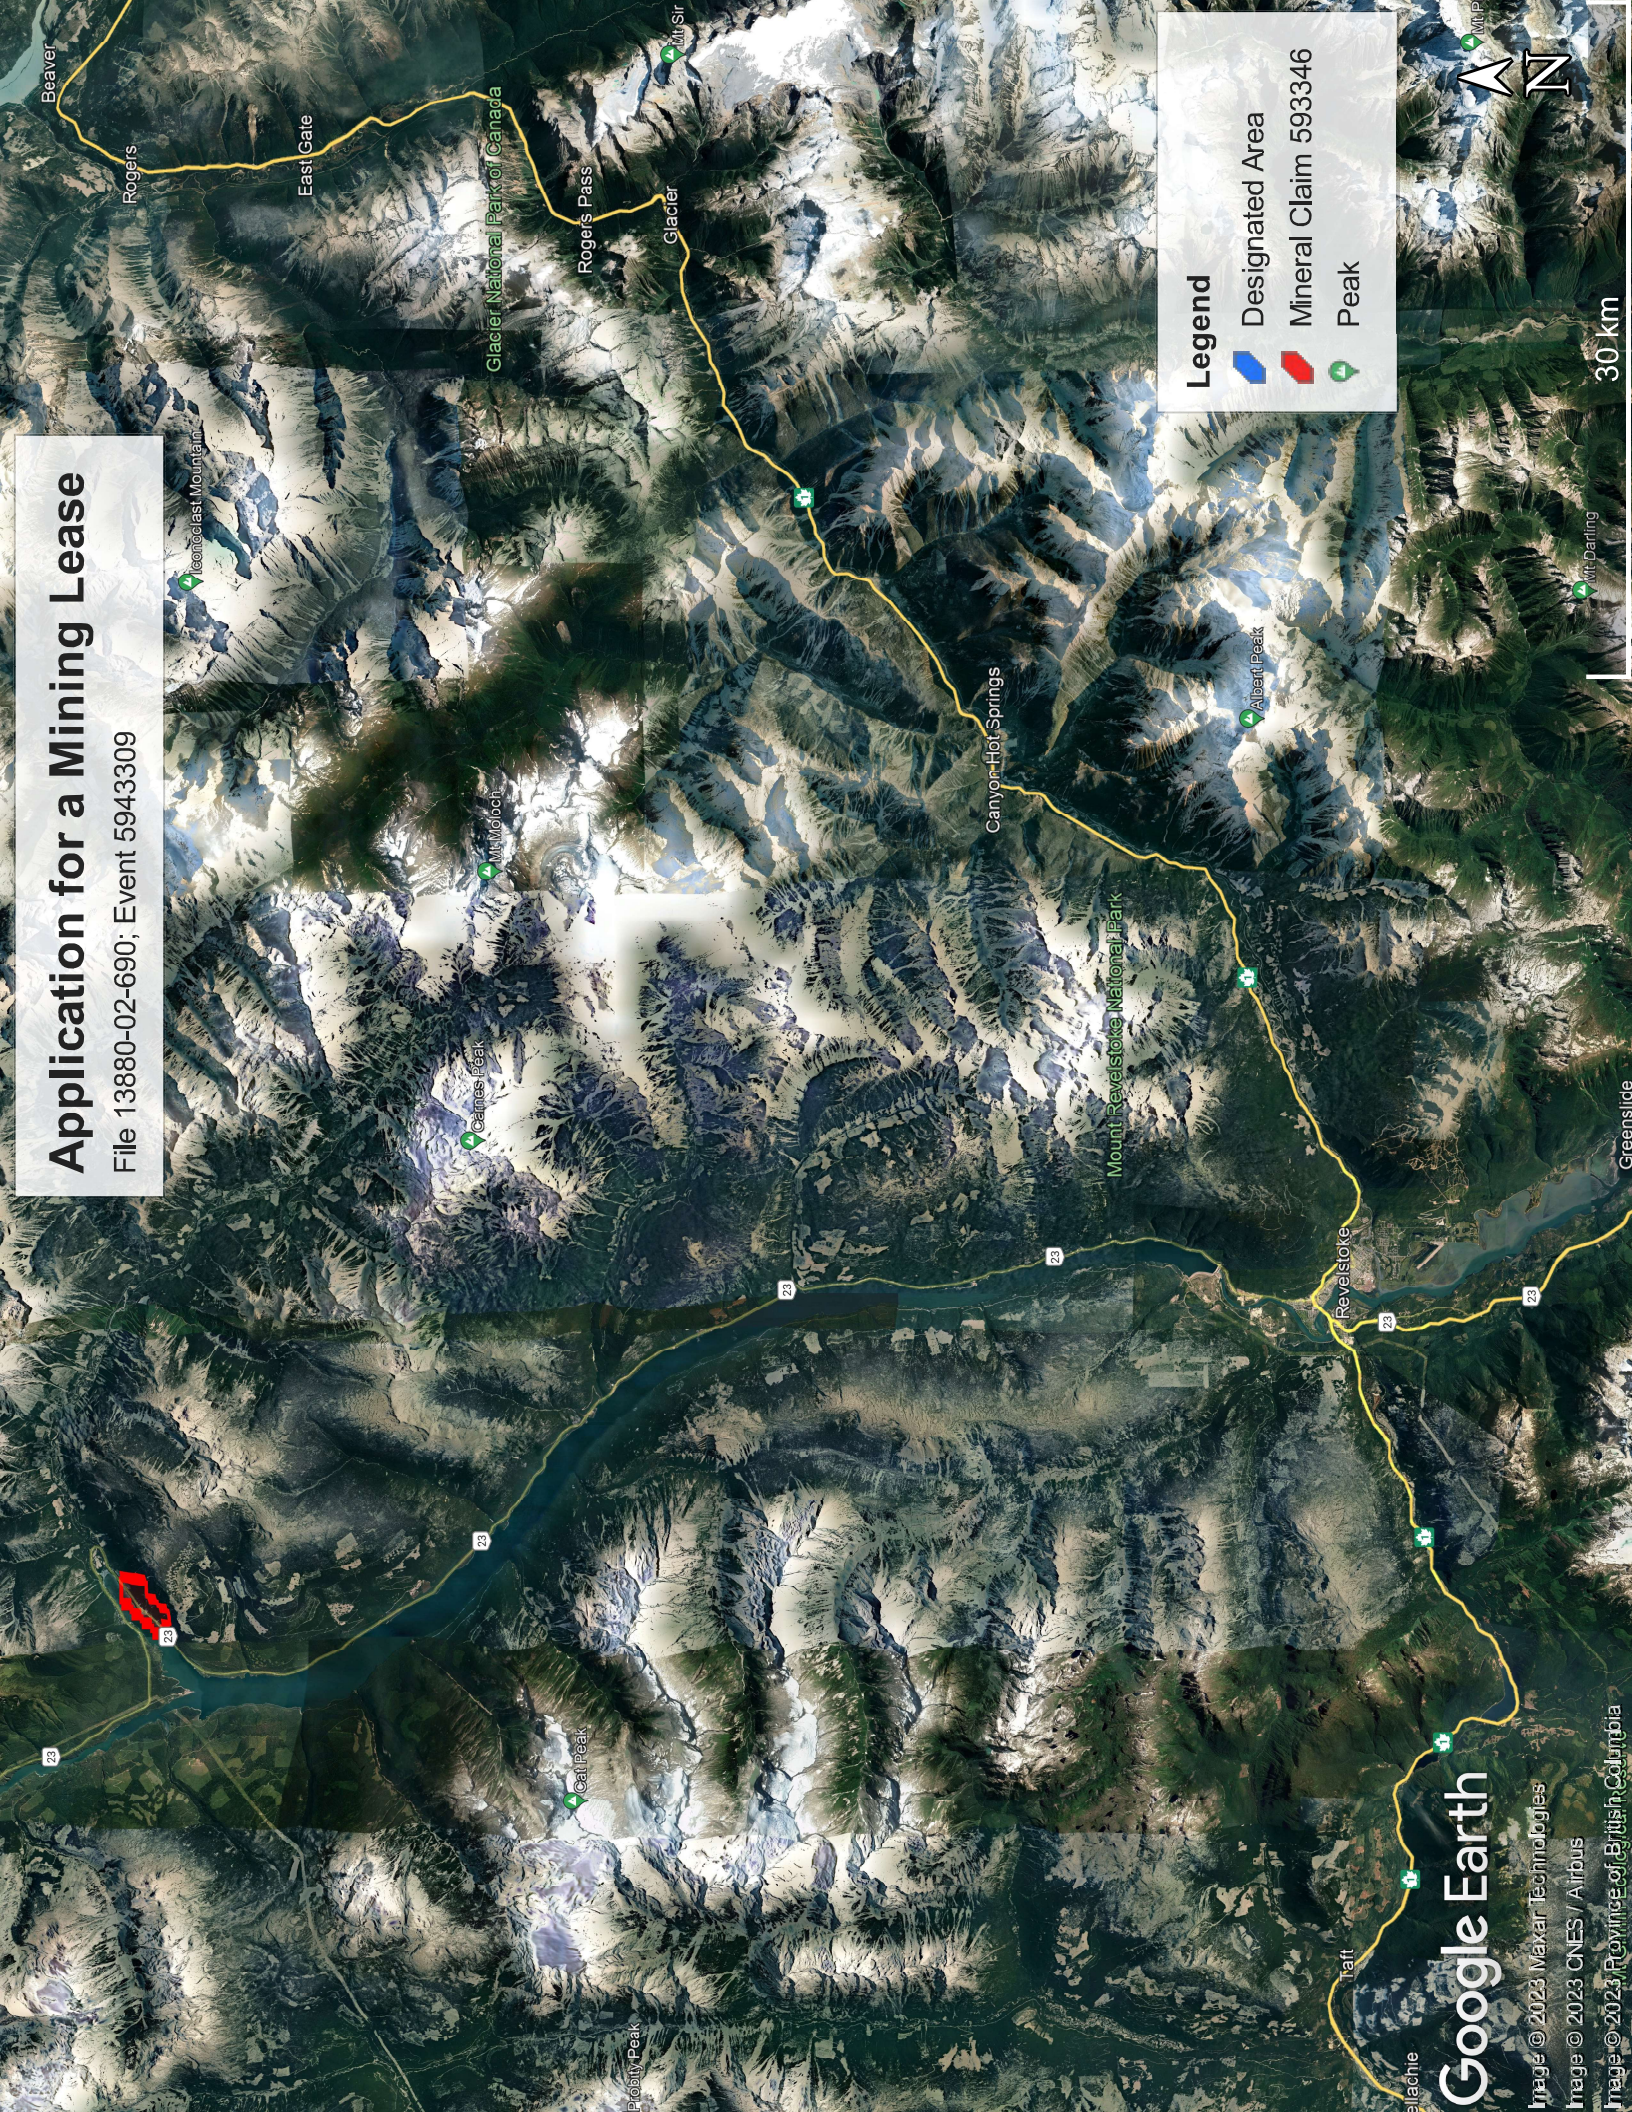

# Application for a Mining Lease

File 13880-02-690; Event 5943309

## Legend

- Designated Area
- Mineral Claim 593346
- Peak

Google Earth

Image © 2023 Maxar Technologies  
Image © 2023 CNES / Airbus  
Image © 2023 Province of British Columbia