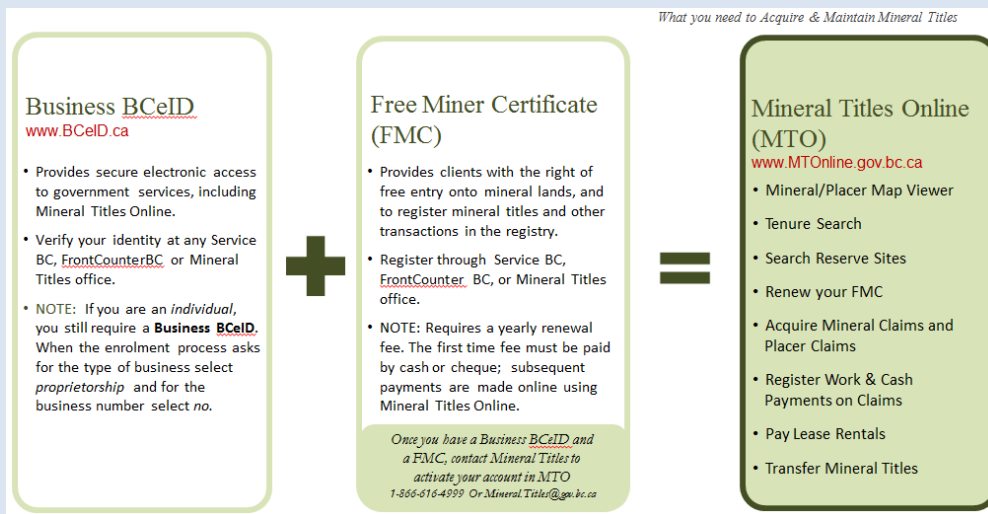

Logon to MTO

What do you need to Logon to MTO?

To access title registration and maintenance features of MTO, you will need to obtain:

1. a **Business BCeID** (British Columbia Electronic Identification) from the [BCeID website](#)
2. an **FMC** (Free Miner Certificate) from FrontCounterBC, Service BC offices or the [Mineral Titles Office](#)

Once you have obtained a BCeID and have a valid FMC, you will use your BCeID to logon to MTO.

Click on image to open a larger file.

Before you start:

BCeID

Clients require a valid **Business BCeID** account to access registration activities in Mineral Titles Online: