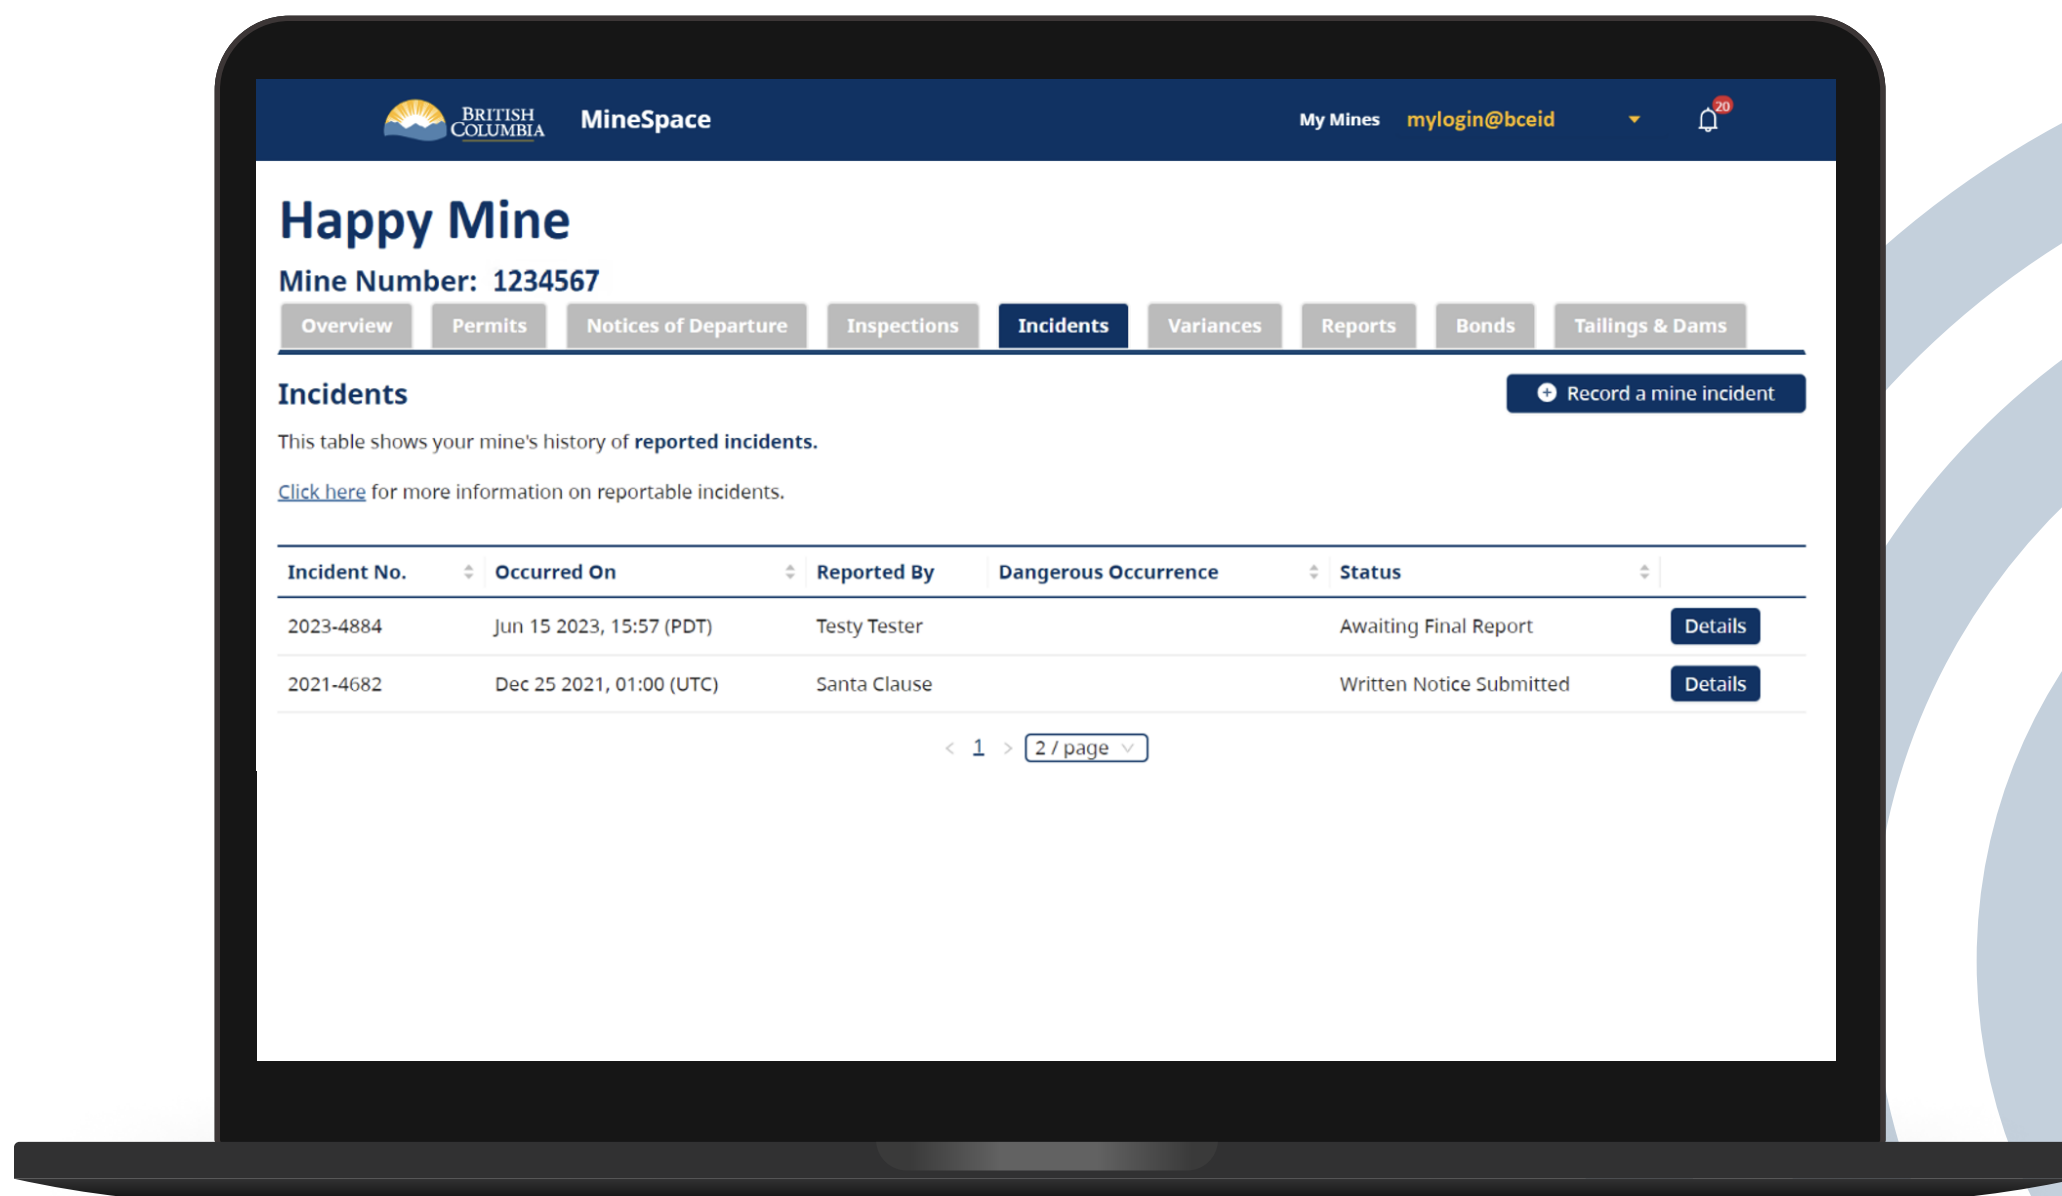

NEW FEATURE

Reportable Incidents

Report a mine incident directly through MineSpace.

MINES DIGITAL SERVICES

NEW FEATURE

Reportable Incidents

View your report's status and previous reports that you have submitted.