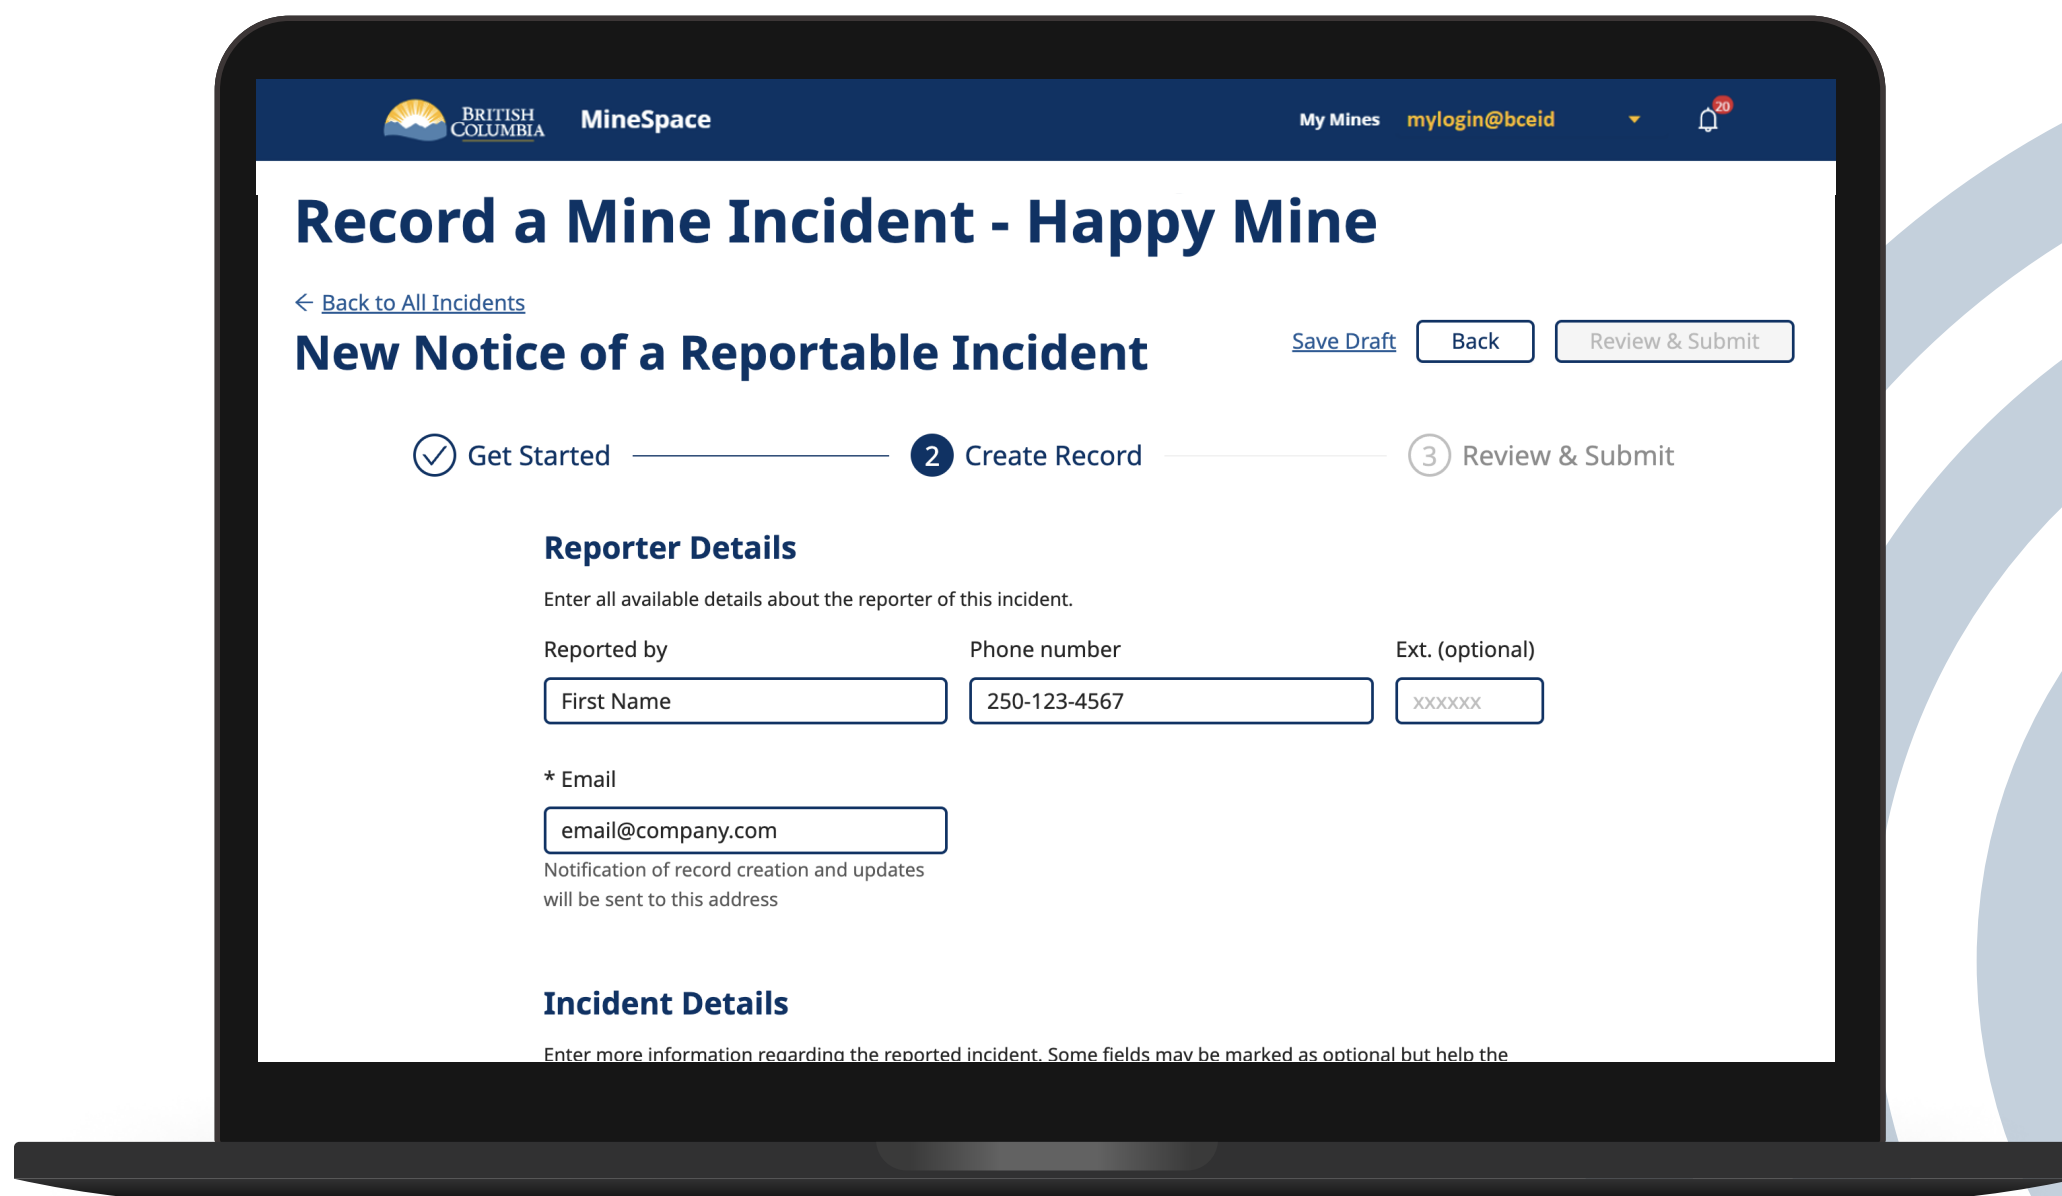

NEW FEATURE

Reportable Incidents

Report a mine incident directly through MineSpace.

MINES DIGITAL SERVICES

NEW FEATURE

Reportable Incidents

View your report's status and previous reports that you have submitted.