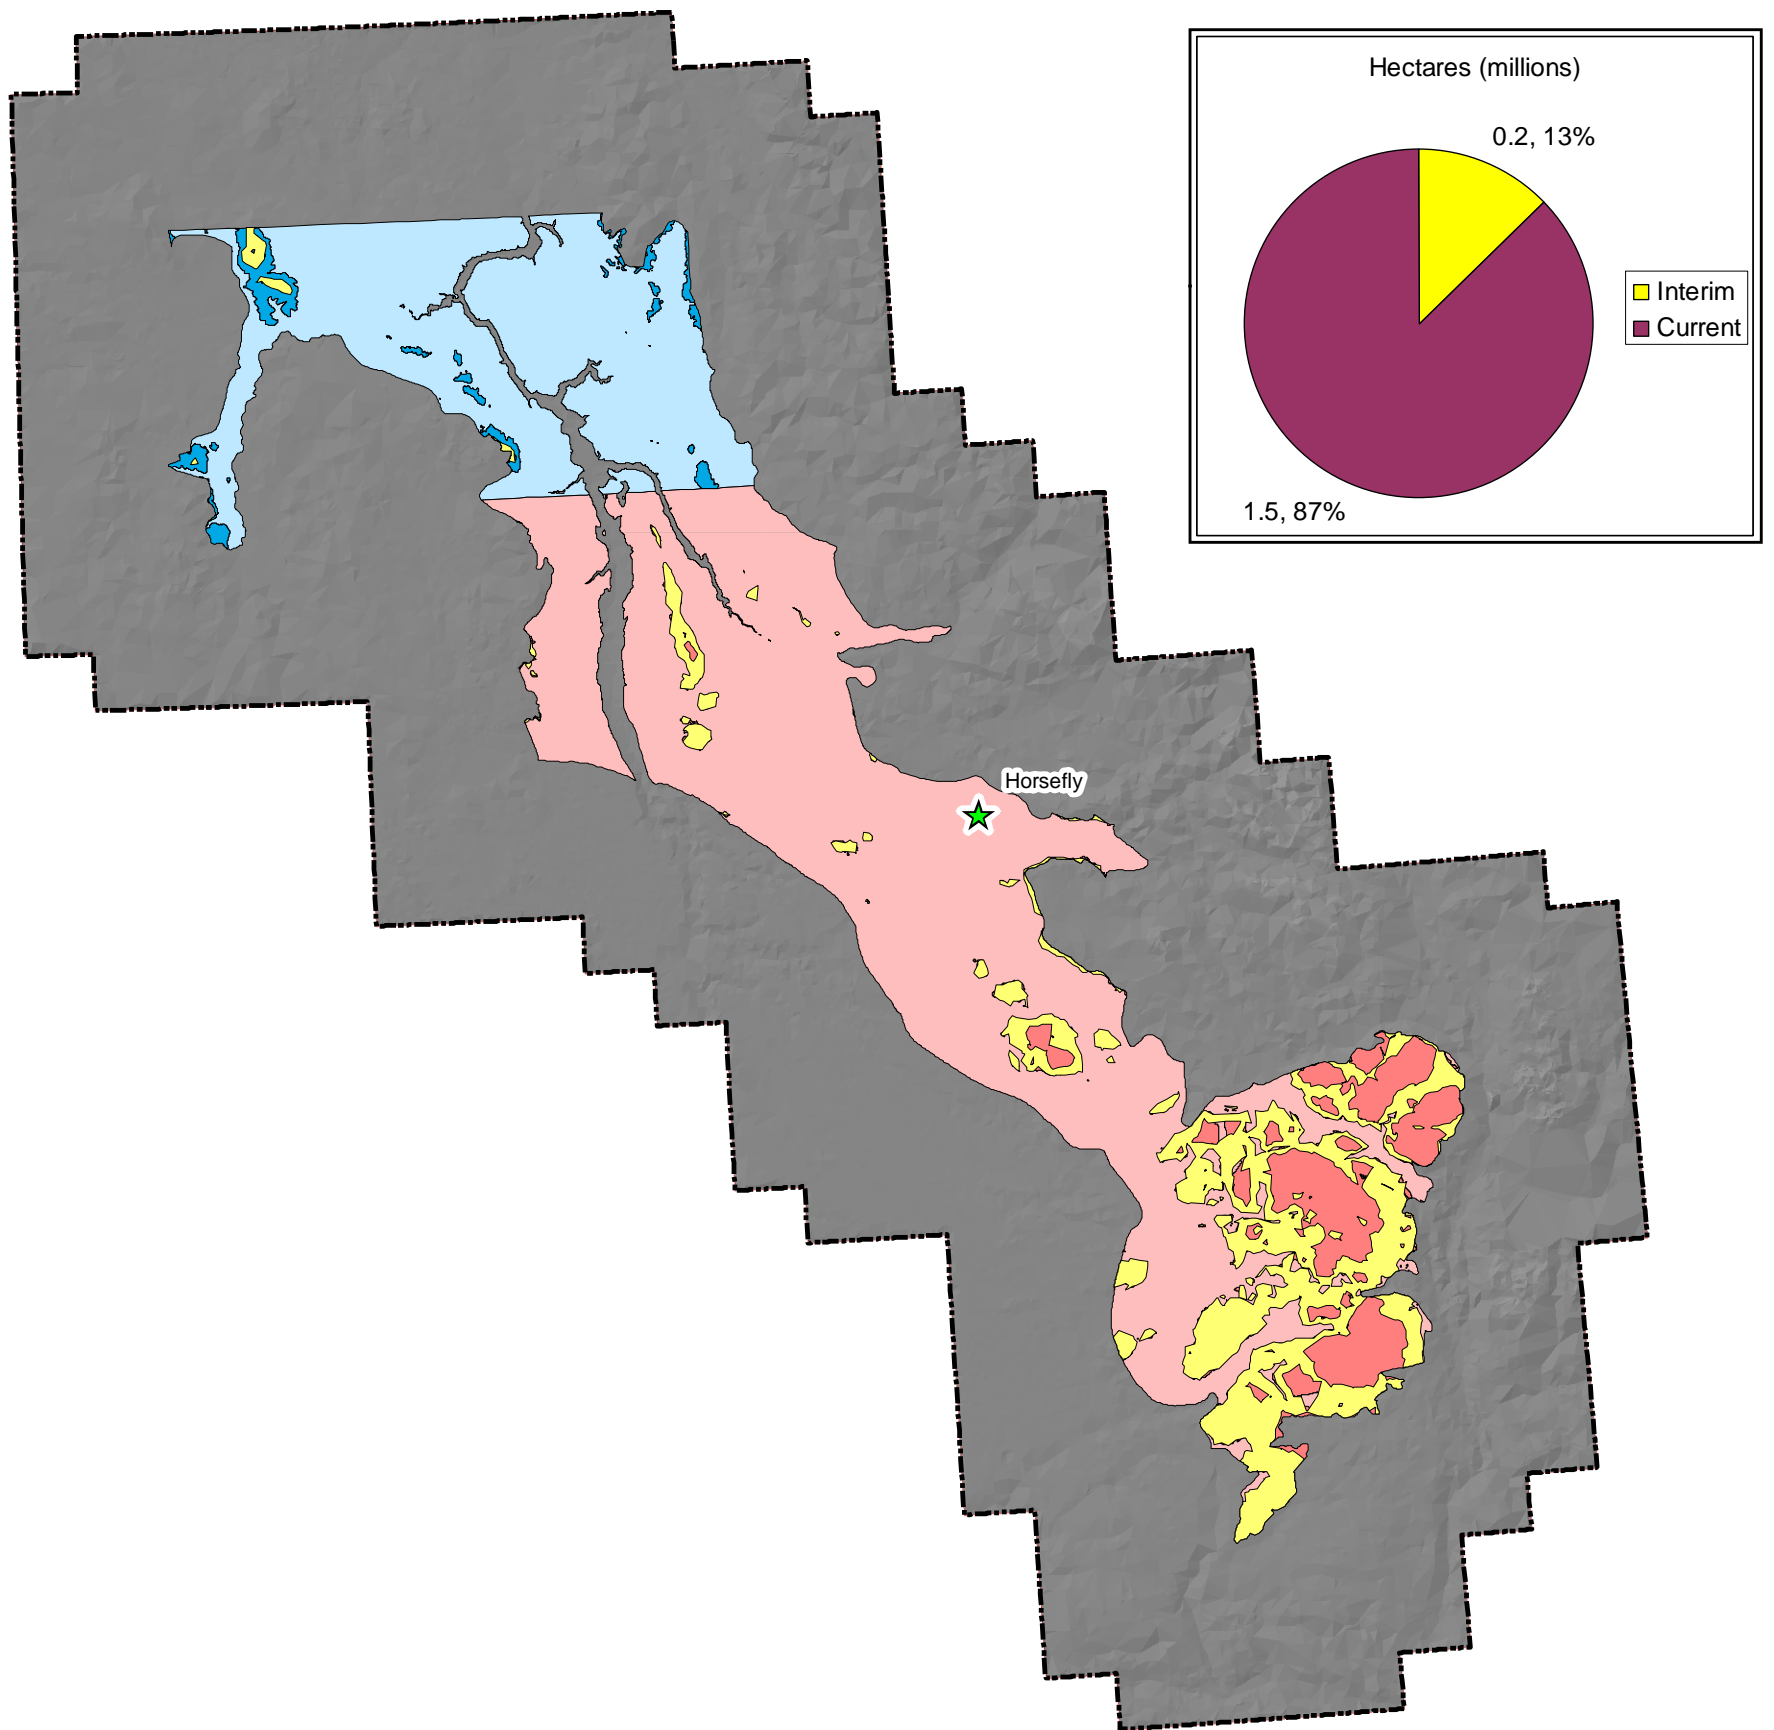

Interim Seed Transfer Policy

Fdi-Cariboo Transition

September 2008

Fdi CT (PGC)

-  Fdi CT Low 600-1200m*
-  Fdi CT High 1200-200m
-  Fdi PGC Low 600-1000m
-  Fdi PGC Mid 1000-1200m
-  Fdi PGC High 1200-2000m
-  Major Cities
-  Interim-high 1200-1400m

* = Orchard(s)

0 10 20 40 Kilometers

Drawn by: Matt LeRoy
Tree Improvement Branch
September 5th, 2008