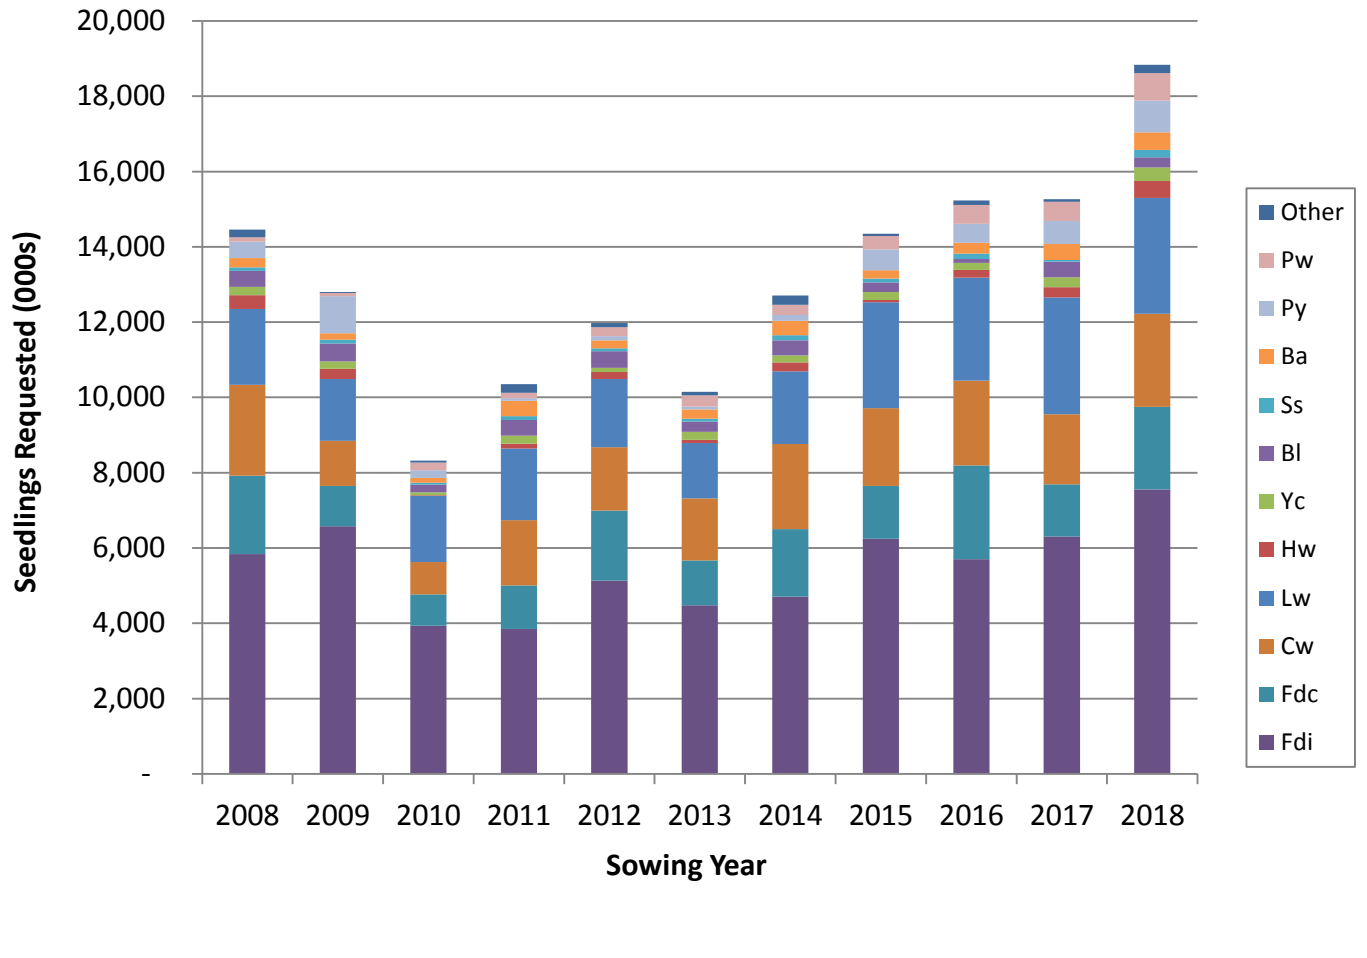

## SPAR - Seedling Requests by Sowing Year and Species - Ministry Funded

Sowing Year / Seedlings Requested quantities in thousands

Species	2008	2009	2010	2011	2012	2013	2014	2015	2016	2017	2018
Pli	31,145	27,895	26,142	32,443	32,183	33,641	28,682	26,195	36,240	34,370	39,894
Sx	22,196	19,772	13,739	16,769	15,735	15,735	18,080	18,761	22,596	24,043	22,105
Fdi	5,843	6,579	3,933	3,851	5,130	4,478	4,712	6,250	5,702	6,304	7,556
Fdc	2,080	1,067	838	1,151	1,866	1,195	1,790	1,401	2,493	1,390	2,189
Cw	2,411	1,201	853	1,741	1,685	1,647	2,260	2,064	2,251	1,861	2,474
Lw	2,020	1,642	1,758	1,898	1,807	1,467	1,933	2,817	2,734	3,097	3,079
Hw	360	275	22	129	184	88	232	52	210	277	451
Yc	220	191	79	215	110	211	194	217	182	265	358
Bl	430	474	201	417	442	269	396	255	102	415	272
Ss	87	107	50	98	84	76	141	104	146	45	194
Ba	250	169	128	407	206	250	382	219	293	418	473
Py	435	982	200	69	110	78	152	550	497	612	841
Pw	117	84	204	146	239	295	273	362	502	516	727
Other	209	30	55	229	116	92	245	61	118	65	219
<b>Totals</b>	<b>67,803</b>	<b>60,468</b>	<b>48,202</b>	<b>59,563</b>	<b>59,897</b>	<b>59,522</b>	<b>59,470</b>	<b>59,308</b>	<b>74,066</b>	<b>73,678</b>	<b>80,832</b>

**Figure 1 - Seedling Requests by Species from Sowing Year 2008 to 2018 - Ministry Funded**

**Figure 2 -Seedling Requests by Species (Pli and Sx removed) from Sowing Year 2008 to 2018 - Ministry Funded**