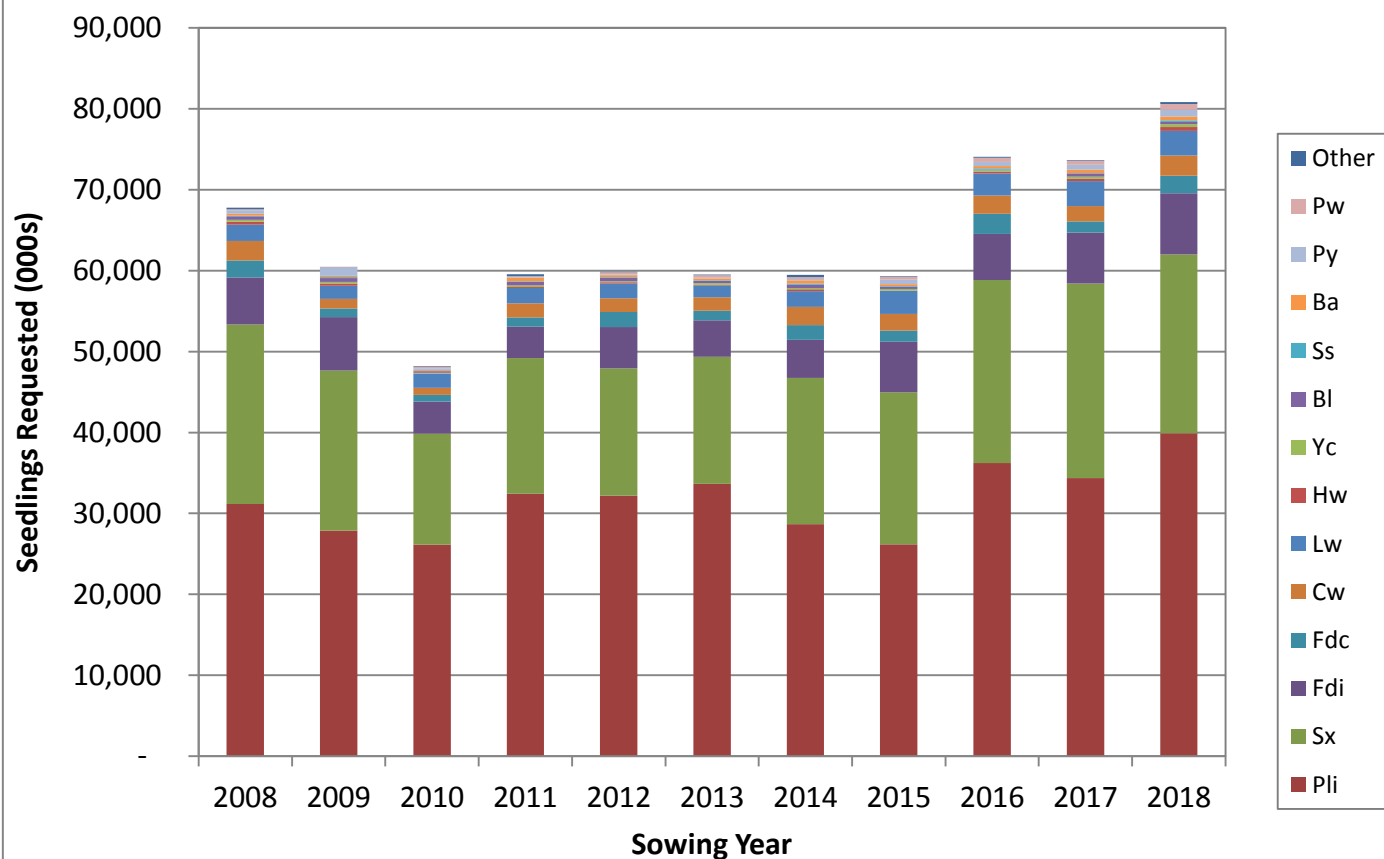

## SPAR - Seedling Requests by Sowing Year and Species - Ministry Funded

Sowing Year / Seedlings Requested quantities in thousands

Species	2008	2009	2010	2011	2012	2013	2014	2015	2016	2017	2018
Pli	31,145	27,895	26,142	32,443	32,183	33,641	28,682	26,195	36,240	34,370	39,894
Sx	22,196	19,772	13,739	16,769	15,735	15,735	18,080	18,761	22,596	24,043	22,105
Fdi	5,843	6,579	3,933	3,851	5,130	4,478	4,712	6,250	5,702	6,304	7,556
Fdc	2,080	1,067	838	1,151	1,866	1,195	1,790	1,401	2,493	1,390	2,189
Cw	2,411	1,201	853	1,741	1,685	1,647	2,260	2,064	2,251	1,861	2,474
Lw	2,020	1,642	1,758	1,898	1,807	1,467	1,933	2,817	2,734	3,097	3,079
Hw	360	275	22	129	184	88	232	52	210	277	451
Yc	220	191	79	215	110	211	194	217	182	265	358
Bl	430	474	201	417	442	269	396	255	102	415	272
Ss	87	107	50	98	84	76	141	104	146	45	194
Ba	250	169	128	407	206	250	382	219	293	418	473
Py	435	982	200	69	110	78	152	550	497	612	841
Pw	117	84	204	146	239	295	273	362	502	516	727
Other	209	30	55	229	116	92	245	61	118	65	219
<b>Totals</b>	<b>67,803</b>	<b>60,468</b>	<b>48,202</b>	<b>59,563</b>	<b>59,897</b>	<b>59,522</b>	<b>59,470</b>	<b>59,308</b>	<b>74,066</b>	<b>73,678</b>	<b>80,832</b>

**Figure 1 - Seedling Requests by Species from Sowing Year 2008 to 2018 - Ministry Funded**

**Figure 2 -Seedling Requests by Species (Pli and Sx removed) from Sowing Year 2008 to 2018 - Ministry Funded**