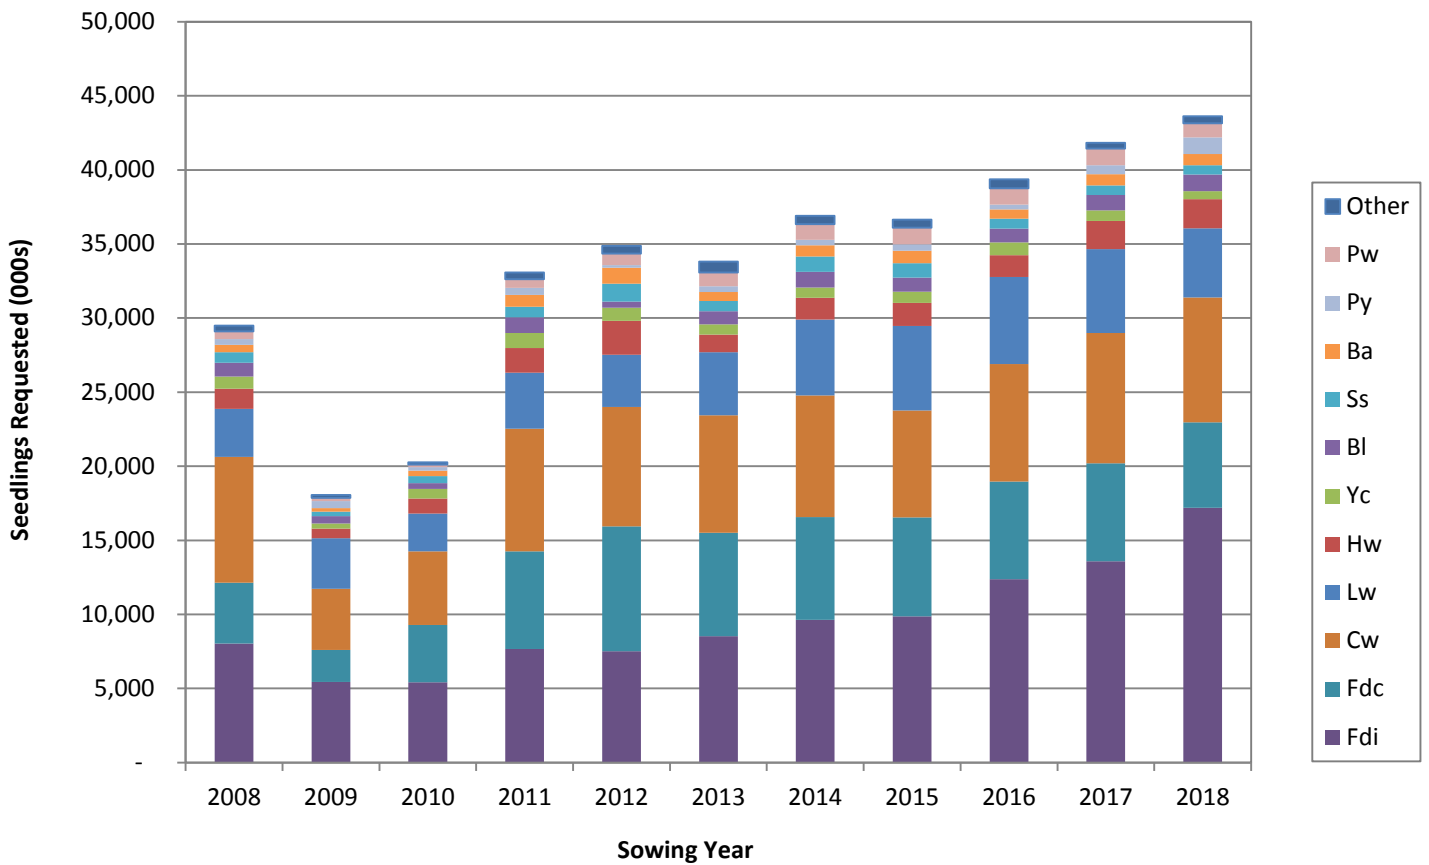

SPAR - Seedling Requests by Sowing Year and Species - Licensee Funded for Crown Land

Sowing Year / Seedlings Requested quantities in thousands

Species	2008	2009	2010	2011	2012	2013	2014	2015	2016	2017	2018
Pli	66,668	66,270	63,294	88,154	87,157	75,772	78,993	75,056	70,329	62,999	62,614
Sx	44,112	35,238	39,257	47,946	59,019	61,054	74,260	76,918	71,046	75,419	79,704
Fdi	8,038	5,447	5,412	7,674	7,510	8,541	9,630	9,878	12,376	13,585	17,202
Fdc	4,094	2,152	3,875	6,578	8,438	6,960	6,938	6,666	6,595	6,610	5,760
Cw	8,491	4,135	4,961	8,283	8,061	7,942	8,215	7,213	7,917	8,792	8,422
Lw	3,249	3,399	2,549	3,779	3,506	4,242	5,117	5,717	5,895	5,670	4,679
Hw	1,363	657	1,023	1,663	2,295	1,197	1,463	1,549	1,457	1,904	1,968
Yc	826	344	649	1,007	894	683	693	756	862	714	543
Bl	924	492	392	1,072	412	890	1,073	941	939	1,034	1,122
Ss	712	319	471	719	1,197	695	1,023	990	656	644	618
Ba	497	223	374	781	1,088	599	752	831	644	755	758
Py	398	474	229	478	181	397	367	426	306	610	1,126
Pw	515	223	180	584	766	939	1,065	1,127	1,121	1,117	953
Other	391	195	146	460	522	729	568	541	597	396	475
Totals	140,278	119,568	122,810	169,175	181,044	170,640	190,156	188,609	180,740	180,249	185,943

Note: Funding Source = LFP

Figure 1 - Seedling Requests by Species from Sowing Year 2008 to 2018 - Licensee Funded - Crown Land

Figure 2 -Seedling Requests by Species (Pli and Sx removed) from Sowing Year 2008 to 2018 - Licensee Funded - Crown Land