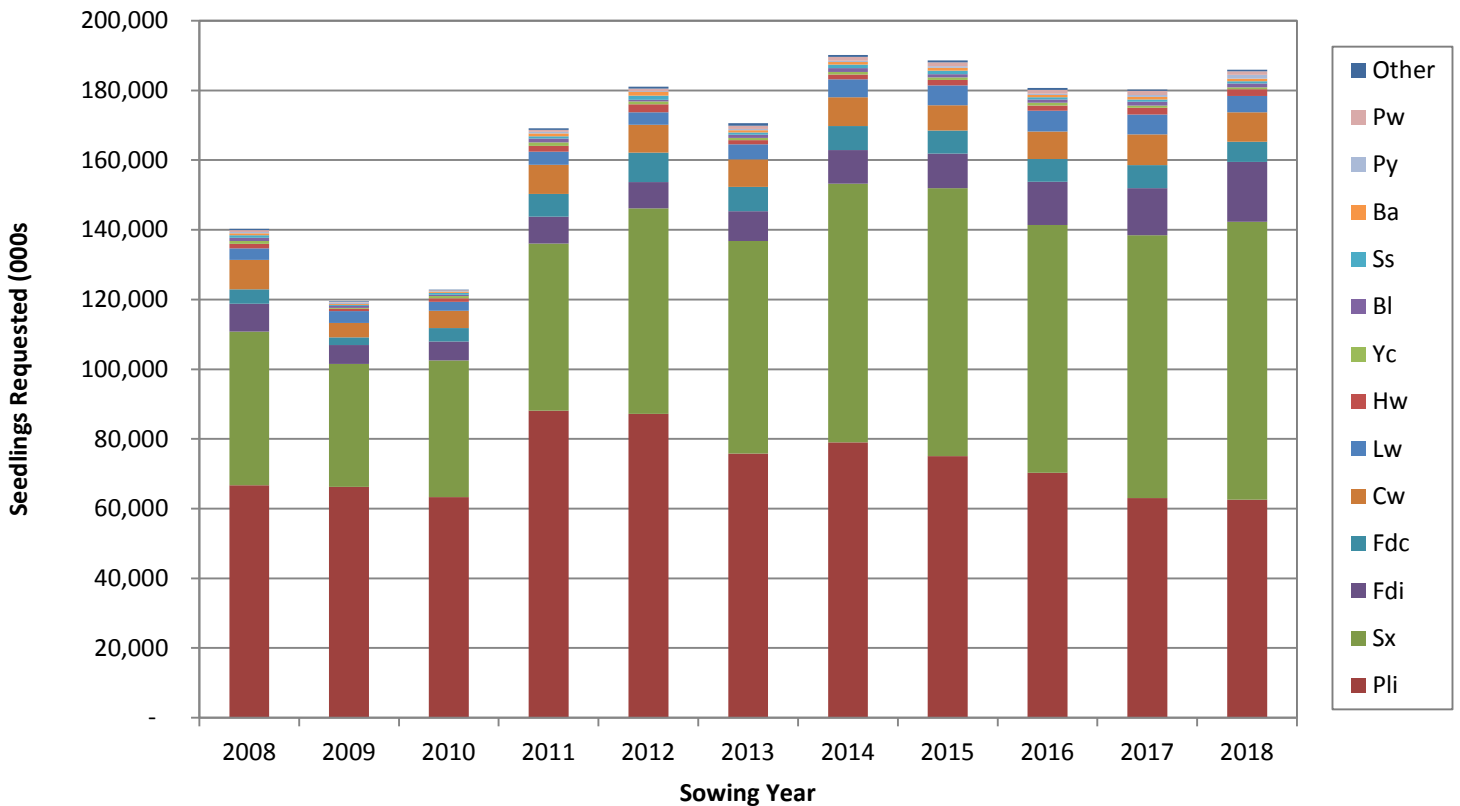

SPAR - Seedling Requests by Sowing Year and Species - Licensee Funded for Crown Land

Sowing Year / Seedlings Requested quantities in thousands

Species	2008	2009	2010	2011	2012	2013	2014	2015	2016	2017	2018
Pli	66,668	66,270	63,294	88,154	87,157	75,772	78,993	75,056	70,329	62,999	62,614
Sx	44,112	35,238	39,257	47,946	59,019	61,054	74,260	76,918	71,046	75,419	79,704
Fdi	8,038	5,447	5,412	7,674	7,510	8,541	9,630	9,878	12,376	13,585	17,202
Fdc	4,094	2,152	3,875	6,578	8,438	6,960	6,938	6,666	6,595	6,610	5,760
Cw	8,491	4,135	4,961	8,283	8,061	7,942	8,215	7,213	7,917	8,792	8,422
Lw	3,249	3,399	2,549	3,779	3,506	4,242	5,117	5,717	5,895	5,670	4,679
Hw	1,363	657	1,023	1,663	2,295	1,197	1,463	1,549	1,457	1,904	1,968
Yc	826	344	649	1,007	894	683	693	756	862	714	543
Bl	924	492	392	1,072	412	890	1,073	941	939	1,034	1,122
Ss	712	319	471	719	1,197	695	1,023	990	656	644	618
Ba	497	223	374	781	1,088	599	752	831	644	755	758
Py	398	474	229	478	181	397	367	426	306	610	1,126
Pw	515	223	180	584	766	939	1,065	1,127	1,121	1,117	953
Other	391	195	146	460	522	729	568	541	597	396	475
Totals	140,278	119,568	122,810	169,175	181,044	170,640	190,156	188,609	180,740	180,249	185,943

Note: Funding Source = LFP

Figure 1 - Seedling Requests by Species from Sowing Year 2008 to 2018 - Licensee Funded - Crown Land

Figure 2 -Seedling Requests by Species (Pli and Sx removed) from Sowing Year 2008 to 2018 - Licensee Funded - Crown Land