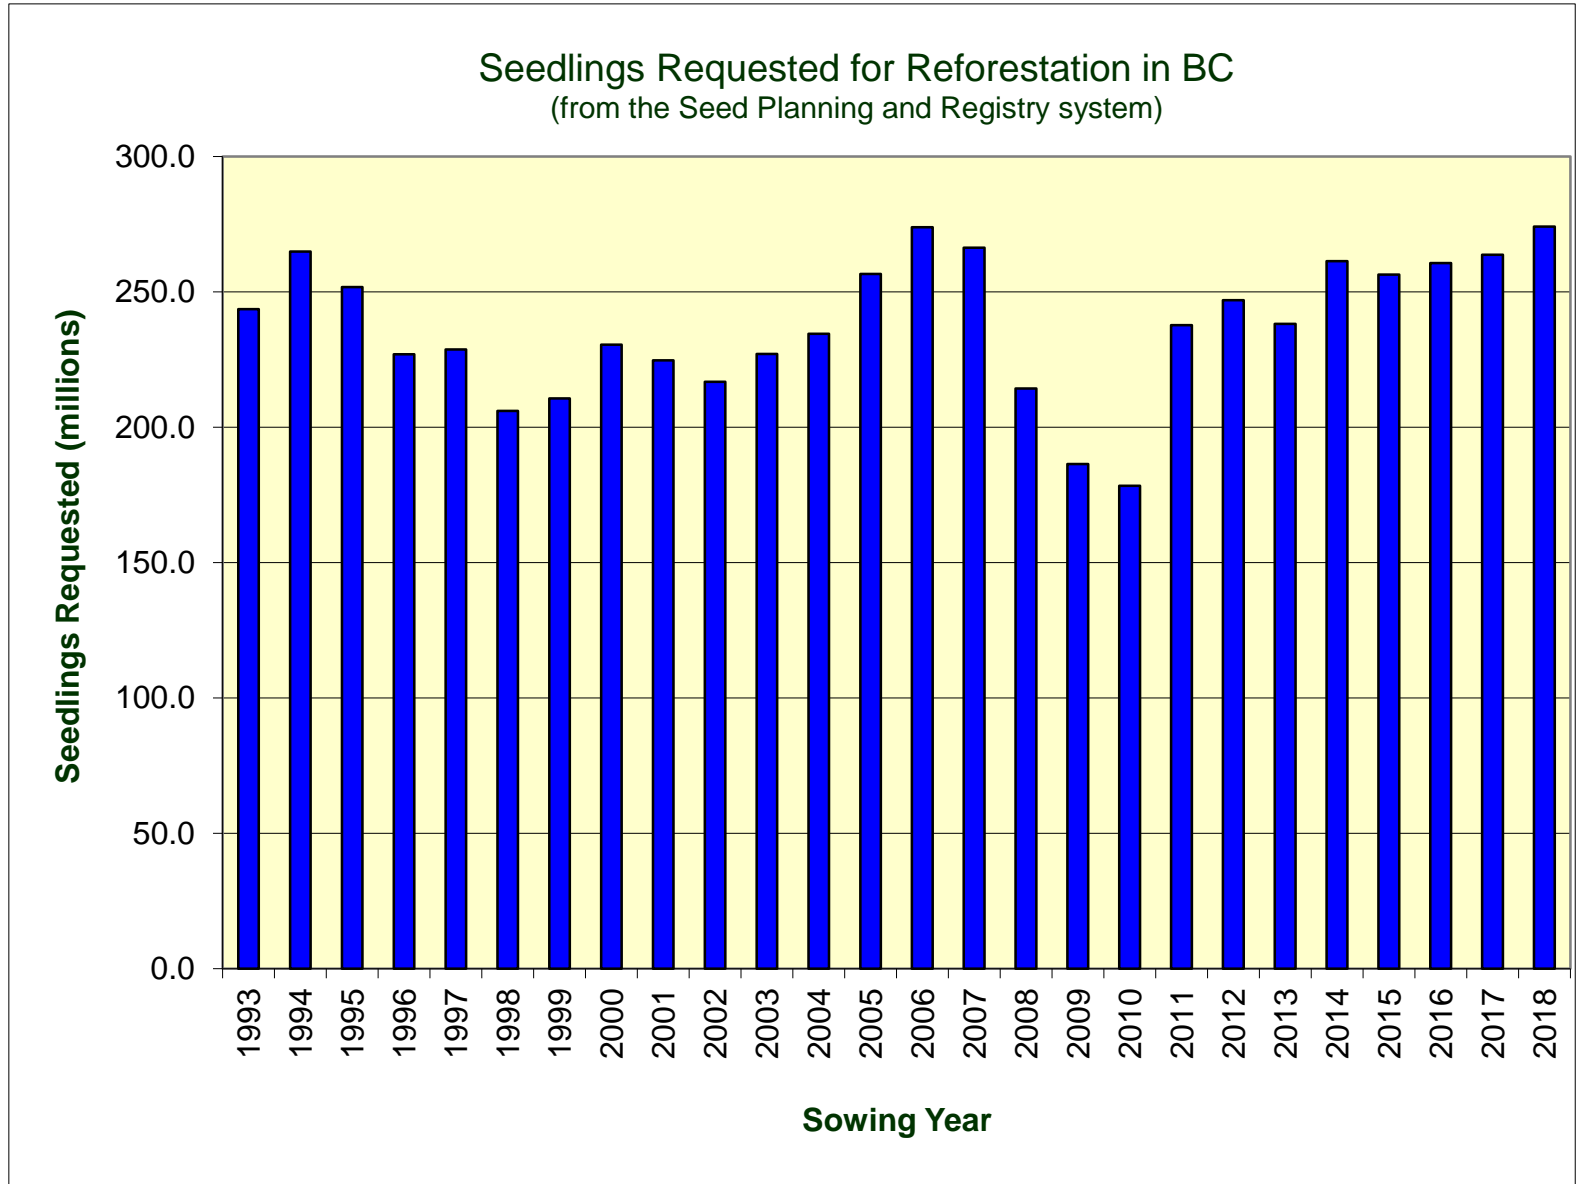

## Seedling Requests by Sowing Year from 1993 to 2018 (millions of seedlings)

Sowing Year	Seedlings Requested (millions)
1993	243.6
1994	264.9
1995	251.8
1996	227.0
1997	228.7
1998	206.0
1999	210.7
2000	230.5
2001	224.7
2002	216.8
2003	227.1
2004	234.6
2005	256.6
2006	273.9
2007	266.3
2008	214.3
2009	186.4
2010	178.4
2011	237.7
2012	247.0
2013	238.2
2014	261.4
2015	256.4
2016	260.7
2017	263.7
2018	274.1

\* Note: Information current as of March 13, 2018

Seedling Requests for both Crown and Private Land are included (not all Private Land requests are entered in SPAR)