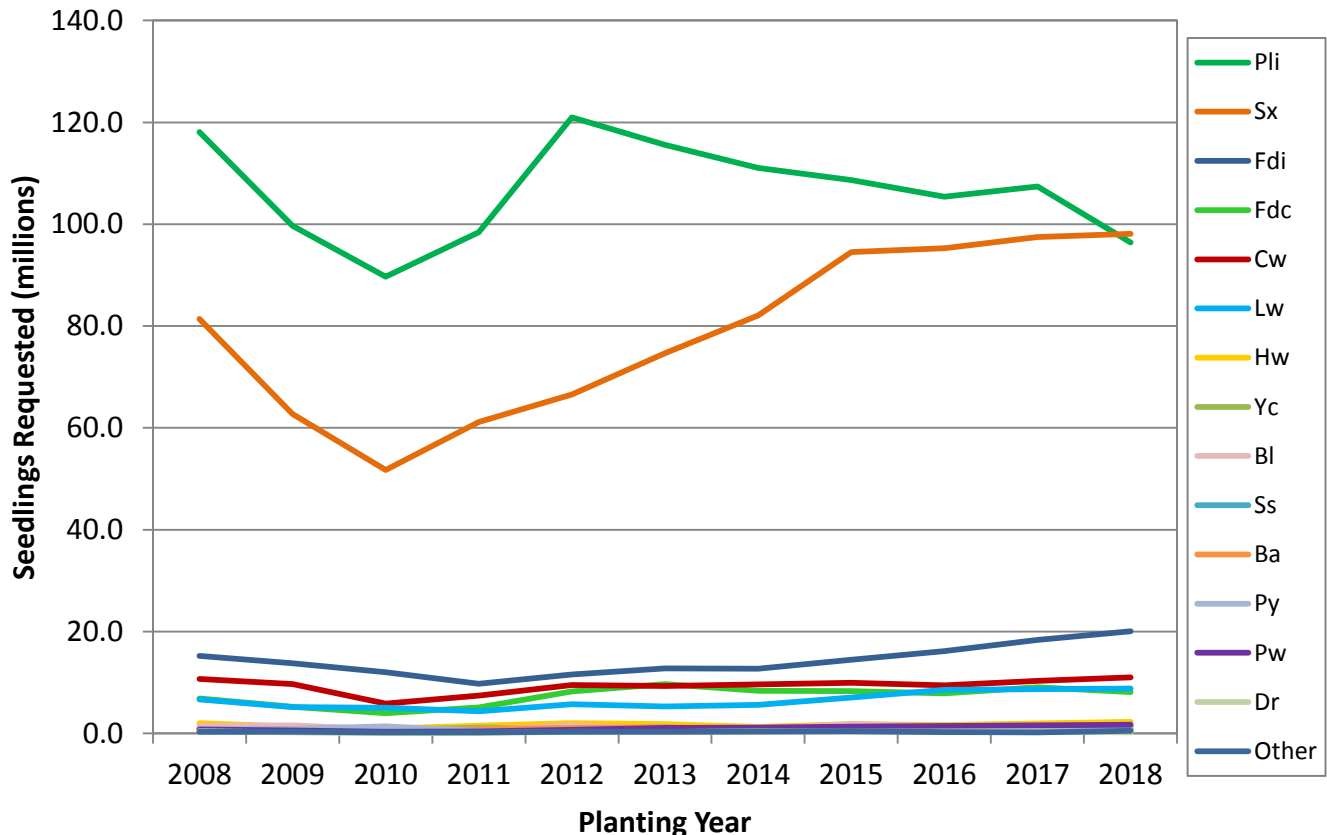

## SPAR - Seedling Requests by Planting Year and Species - Crown Land

Species	Seedlings in Millions										
	2008	2009	2010	2011	2012	2013	2014	2015	2016	2017	2018
Pli	118.1	99.7	89.7	98.4	121.0	115.6	111.0	108.7	105.4	107.4	96.4
Sx	81.4	62.8	51.7	61.2	66.6	74.7	82.1	94.5	95.3	97.5	98.1
Fdi	15.3	13.8	12.0	9.8	11.6	12.8	12.7	14.5	16.2	18.4	20.1
Fdc	6.8	5.2	4.0	5.1	8.3	9.7	8.4	8.3	7.9	9.1	8.1
Cw	10.7	9.7	5.9	7.5	9.5	9.4	9.7	10.0	9.4	10.3	11.0
Lw	6.7	5.2	5.0	4.4	5.7	5.3	5.6	7.0	8.6	8.7	8.8
Hw	2.0	1.3	1.0	1.5	2.0	1.8	1.3	1.9	1.7	2.0	2.3
Yc	1.0	0.8	0.7	1.2	1.0	0.9	0.8	1.0	1.0	1.0	0.9
Bl	1.5	1.6	0.8	0.7	1.6	0.9	0.9	1.9	1.4	1.1	1.5
Ss	0.8	0.8	0.5	0.5	1.0	1.1	0.7	1.2	1.1	0.8	0.8
Ba	0.9	0.6	0.5	0.9	1.1	1.2	0.8	1.1	1.1	1.0	1.3
Py	0.9	0.9	1.4	0.5	0.5	0.3	0.5	0.5	1.0	0.9	1.2
Pw	0.8	0.6	0.3	0.4	0.7	1.1	1.2	1.3	1.5	1.6	1.7
Dr	0.4	0.2	0.0	0.1	0.4	0.3	0.5	0.4	0.4	0.4	0.2
Other	0.3	0.3	0.2	0.2	0.3	0.4	0.4	0.5	0.3	0.2	0.5
<b>Totals</b>	<b>247.7</b>	<b>203.5</b>	<b>173.8</b>	<b>192.4</b>	<b>231.2</b>	<b>235.5</b>	<b>236.6</b>	<b>252.6</b>	<b>252.1</b>	<b>260.4</b>	<b>252.9</b>

**Figure 1 - Seedling Requests by Species from Planting Year 2008 to 2018**

**Figure 2 -Seedling Requests by Species (Pli and Sx removed) from Planting Year 2008 to 2018**

- Pli** Lodgepole Pine (Interior)
- Sx** Spruce hybrids
- Fdi** Douglas Fir (Interior)
- Fdc** Douglas Fir (Coastal)
- Cw** Western Red Cedar
- Lw** Western Larch
- Hw** Western Hemlock
- Yc** Yellow Cypress
- Bl** Abies Lasiocarpa
- Ss** Sitka Spruce
- Ba** Abies Amabilis
- Py** Ponderosa Pine
- Pw** Western White Pine
- Dr** Red Alder
- Other** includes Poplar, Grand Fir, Noble Fir, Black Spruce, Mountain Hemlock and Shore Pine

*Note: Data is from the Seed Planning and Registry system (SPAR), RESULTS data may indicate different amounts actually planted.*