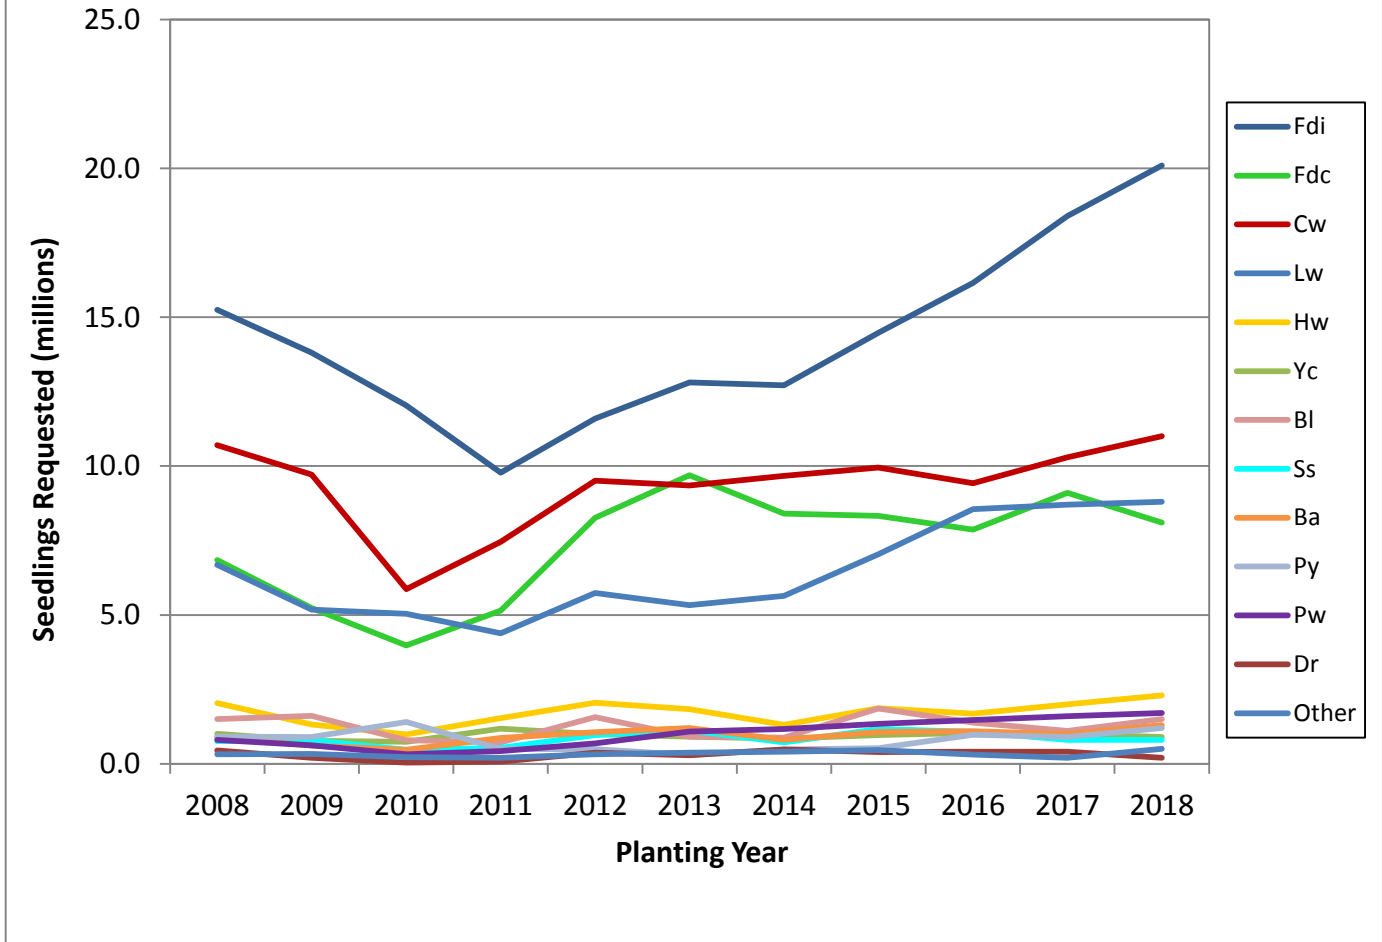

## SPAR - Seedling Requests by Planting Year and Species - Crown Land

Species	Seedlings in Millions										
	2008	2009	2010	2011	2012	2013	2014	2015	2016	2017	2018
Pli	118.1	99.7	89.7	98.4	121.0	115.6	111.0	108.7	105.4	107.4	96.4
Sx	81.4	62.8	51.7	61.2	66.6	74.7	82.1	94.5	95.3	97.5	98.1
Fdi	15.3	13.8	12.0	9.8	11.6	12.8	12.7	14.5	16.2	18.4	20.1
Fdc	6.8	5.2	4.0	5.1	8.3	9.7	8.4	8.3	7.9	9.1	8.1
Cw	10.7	9.7	5.9	7.5	9.5	9.4	9.7	10.0	9.4	10.3	11.0
Lw	6.7	5.2	5.0	4.4	5.7	5.3	5.6	7.0	8.6	8.7	8.8
Hw	2.0	1.3	1.0	1.5	2.0	1.8	1.3	1.9	1.7	2.0	2.3
Yc	1.0	0.8	0.7	1.2	1.0	0.9	0.8	1.0	1.0	1.0	0.9
Bl	1.5	1.6	0.8	0.7	1.6	0.9	0.9	1.9	1.4	1.1	1.5
Ss	0.8	0.8	0.5	0.5	1.0	1.1	0.7	1.2	1.1	0.8	0.8
Ba	0.9	0.6	0.5	0.9	1.1	1.2	0.8	1.1	1.1	1.0	1.3
Py	0.9	0.9	1.4	0.5	0.5	0.3	0.5	0.5	1.0	0.9	1.2
Pw	0.8	0.6	0.3	0.4	0.7	1.1	1.2	1.3	1.5	1.6	1.7
Dr	0.4	0.2	0.0	0.1	0.4	0.3	0.5	0.4	0.4	0.4	0.2
Other	0.3	0.3	0.2	0.2	0.3	0.4	0.4	0.5	0.3	0.2	0.5
<b>Totals</b>	<b>247.7</b>	<b>203.5</b>	<b>173.8</b>	<b>192.4</b>	<b>231.2</b>	<b>235.5</b>	<b>236.6</b>	<b>252.6</b>	<b>252.1</b>	<b>260.4</b>	<b>252.9</b>

**Figure 1 - Seedling Requests by Species from Planting Year 2008 to 2018**

**Figure 2 -Seedling Requests by Species (Pli and Sx removed) from Planting Year 2008 to 2018**

- Pli** Lodgepole Pine (Interior)
- Sx** Spruce hybrids
- Fdi** Douglas Fir (Interior)
- Fdc** Douglas Fir (Coastal)
- Cw** Western Red Cedar
- Lw** Western Larch
- Hw** Western Hemlock
- Yc** Yellow Cypress
- Bl** Abies Lasiocarpa
- Ss** Sitka Spruce
- Ba** Abies Amabilis
- Py** Ponderosa Pine
- Pw** Western White Pine
- Dr** Red Alder
- Other** includes Poplar, Grand Fir, Noble Fir, Black Spruce, Mountain Hemlock and Shore Pine

*Note: Data is from the Seed Planning and Registry system (SPAR), RESULTS data may indicate different amounts actually planted.*