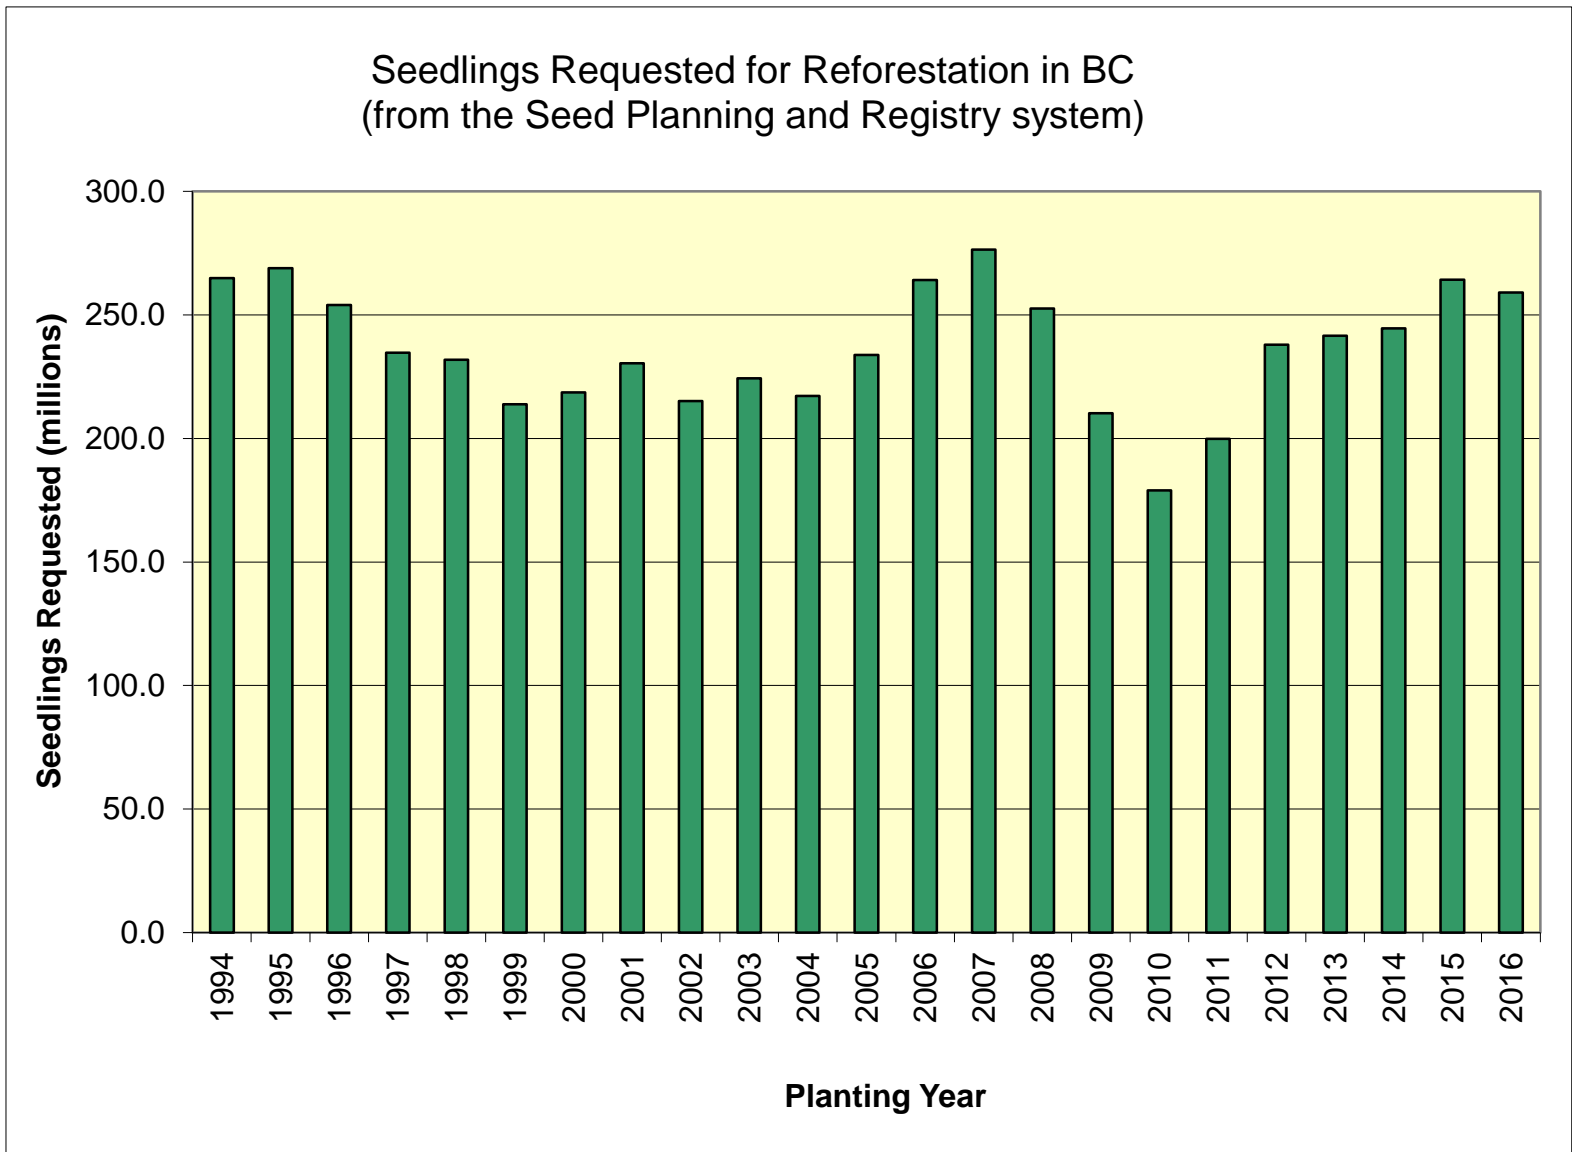

Seedling Requests by Planting Year from 1994 to 2016 (millions of seedlings)

Planting Year	Seedlings Requested (millions)
1994	264.9
1995	268.9
1996	254.0
1997	234.7
1998	231.9
1999	213.9
2000	218.7
2001	230.4
2002	215.2
2003	224.3
2004	217.2
2005	233.8
2006	264.2
2007	276.5
2008	252.6
2009	210.2
2010	179.0
2011	199.9
2012	238.0
2013	241.7
2014	244.6
2015	264.3
2016	259.1

* Note: Information current as of July 31, 2016

Seedling Requests for both Crown and Private Land are included (not all Private Land requests are entered in SPAR)