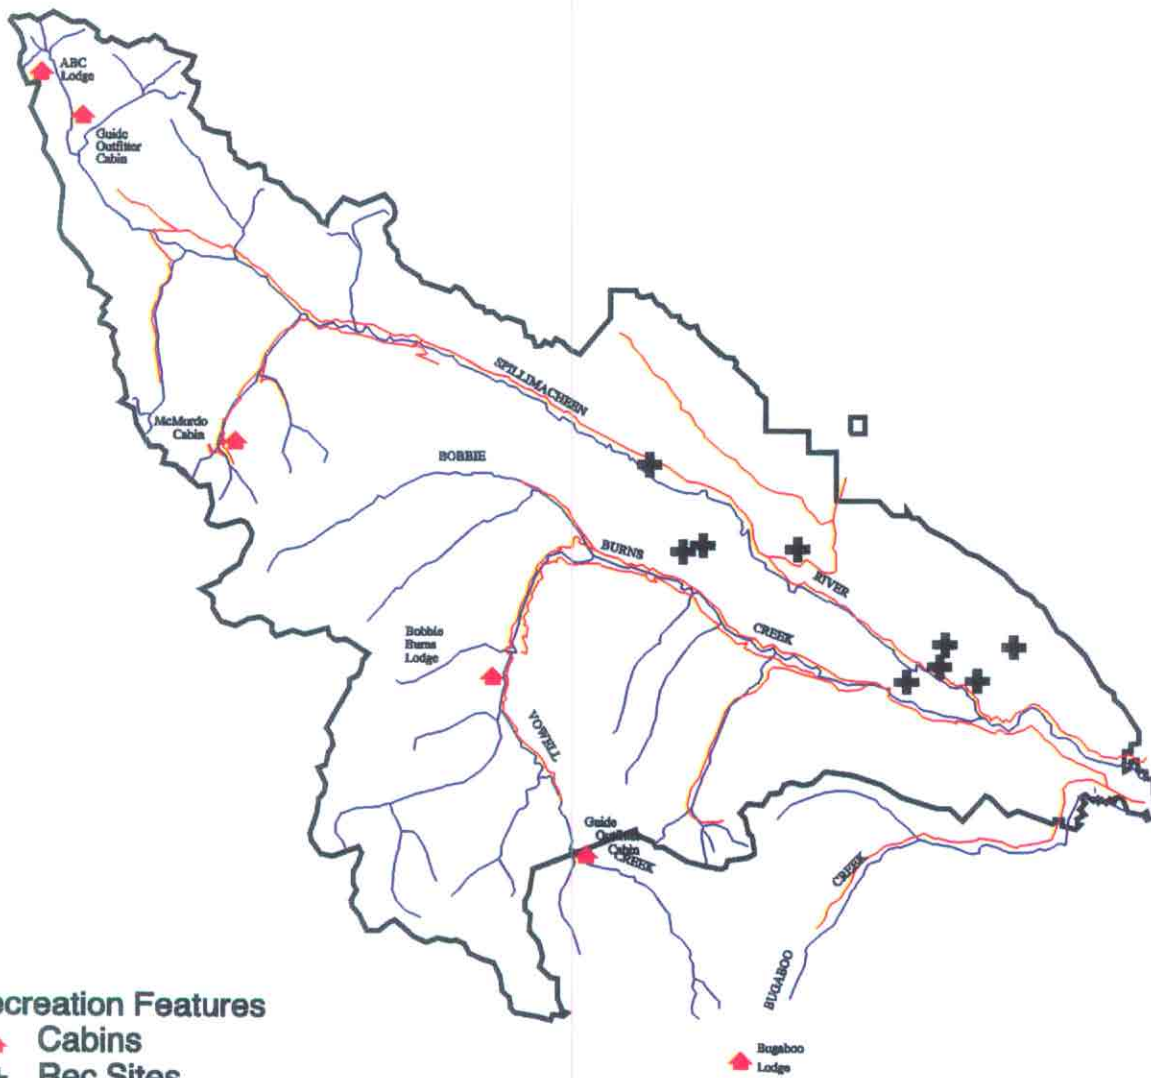

Crestbrook Forest Industries Ltd.
TFL14
Environmentally Sensitive Areas

Linear Features

- Rivers
- TFL Boundary

ESAs

- Snow Avalanche
- Forest Regeneration
- Recreation
- Recreation
- Soil
- Soil, Snow Avalanche
- Wildlife

For more detail and accuracy, refer to the 1:20000 inventory maps.

Scale: 1:400000
9-May-2000

Crestbrook Forest Industries Ltd. TFL14 Recreation Sites

Recreation Features

◆ Cabins

✚ Rec Sites

Linear Features

~ Rivers

— Roads

▬ TFL Boundary

For more detail and accuracy, refer to the 1:20000 inventory maps.

Scale: 1:400000
9-May-2000

Crestbrook Forest Industries Ltd.
TFL14
Trapping Licenses

Linear Features
Rivers
Trapping Licences
TFL Boundary

Scale: 1:400000
9-May-2000

Crestbrook Forest Industries Ltd.
TFL14
Domestic Watersheds

Linear Features
Rivers
TFL Boundary
Domestic Watersheds

For more detail and accuracy, refer to the 1:20000 inventory maps.