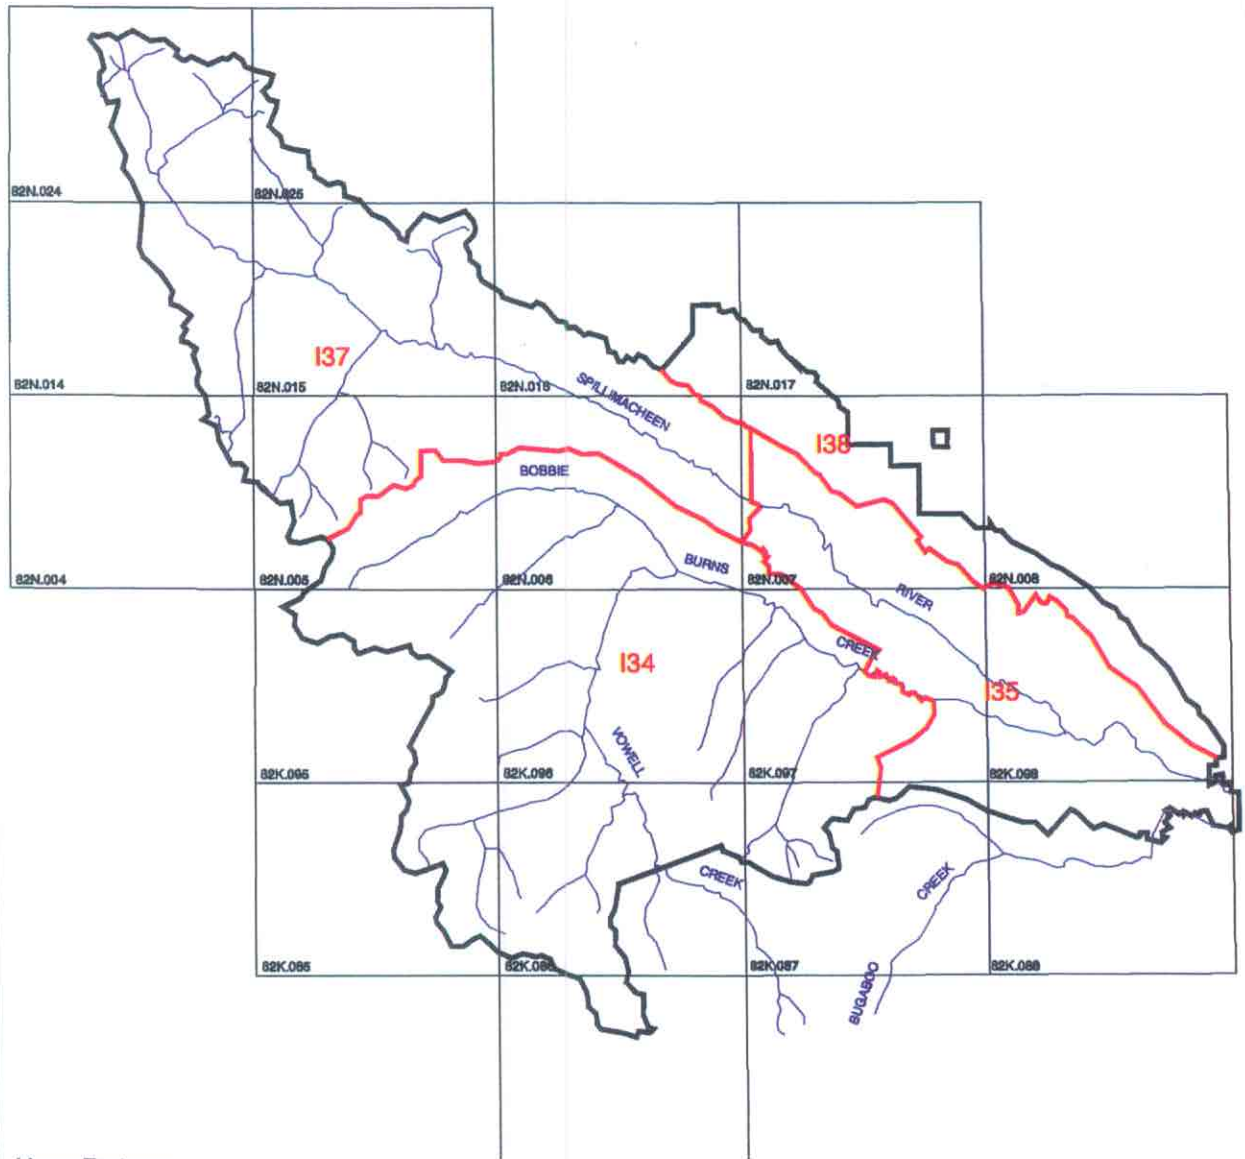

~ Rivers

— Roads

▬ TFL Boundary

For more detail and accuracy, refer to the 1:20000 inventory maps.

Scale: 1:400000
9-May-2000

Crestbrook Forest Industries Ltd.
TFL14
Trapping Licenses

Linear Features
Rivers
Trapping Licences
TFL Boundary

Scale: 1:400000
9-May-2000

Crestbrook Forest Industries Ltd. TFL14 Landscape Units

- Linear Features
- 1:20000 BCGS Mapsheet GRID
 - Landscape Units
 - Rivers
 - TFL Boundary

For more detail and accuracy, refer to the 1:20000 inventory maps.

Scale: 1:400000
9-May-2000

Crestbrook Forest Industries Ltd. TFL14 Planning Cells

- Linear Features**
-  Rivers inside TFL
 -  TFL Boundary
 -  Planning Cells

For more detail and accuracy, refer to the 1:20000 inventory maps.