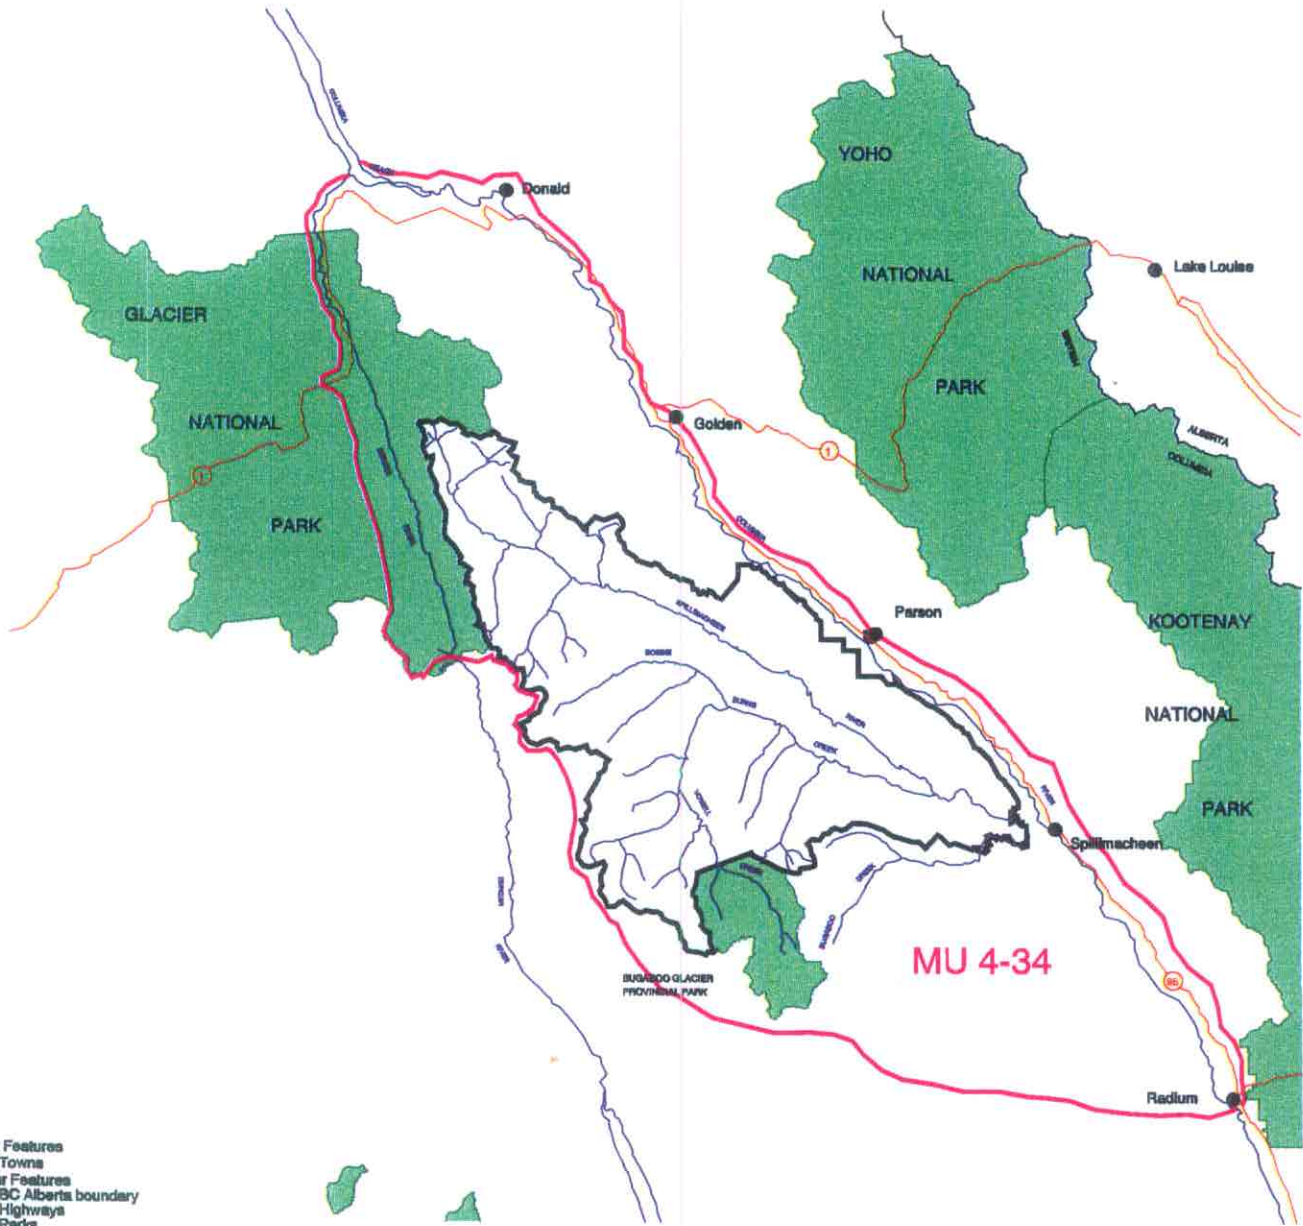

Scale: 1:400000
9-May-2000

Crestbrook Forest Industries Ltd.
TFL14
Wildlife Habitat (Ungulate Winter Range)

Linear Features

-  Rivers
-  TFL Boundary
-  Deer
-  Elk
-  Moose

For more detail and accuracy, refer to the 1:20000 inventory maps.

Scale: 1:400000
9-May-2000

Crestbrook Forest Industries Ltd.
TFL14
Wildlife Management Unit

MU 4-34

- Point Features**
- Towns
- Linear Features**
- BC Alberta boundary
 - Highways
 - Parks
 - Rivers
 - Rivers
 - Wildlife Management Unit
 - TFL Boundary