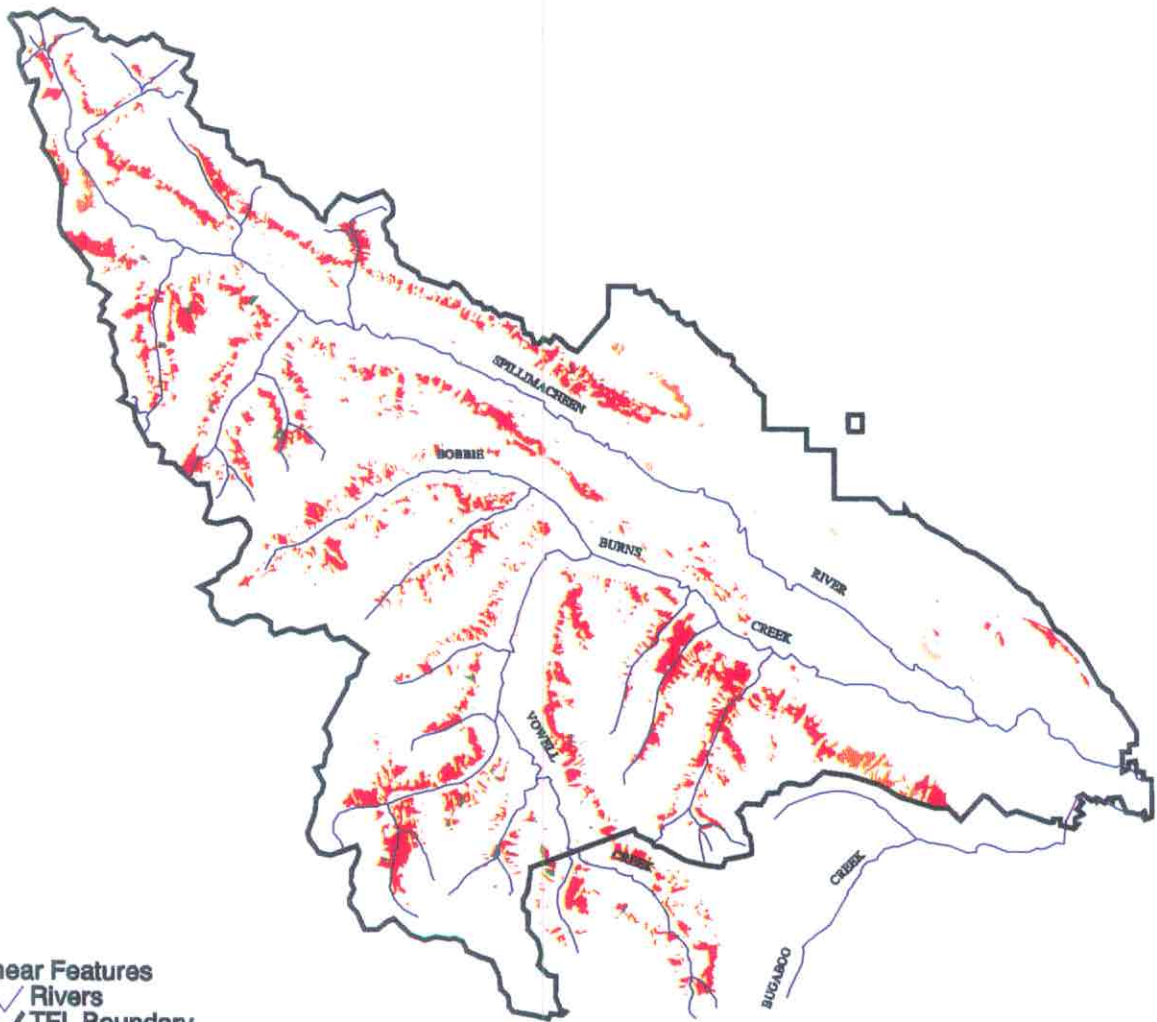

Crestbrook Forest Industries Ltd.
TFL14
Environmentally Sensitive Areas

Linear Features

- Rivers
- TFL Boundary

ESAs

- Snow Avalanche
- Forest Regeneration
- Recreation
- Recreation
- Soil
- Soil, Snow Avalanche
- Wildlife

For more detail and accuracy, refer to the 1:20000 inventory maps.

Scale: 1:400000
9-May-2000

Crestbrook Forest Industries Ltd. TFL14 Recreation Sites

Recreation Features

◆ Cabins

✚ Rec Sites

Linear Features

~ Rivers

— Roads

▬ TFL Boundary

For more detail and accuracy, refer to the 1:20000 inventory maps.

Scale: 1:400000
9-May-2000

Crestbrook Forest Industries Ltd.
TFL14
Trapping Licenses

Linear Features
Rivers
Trapping Licences
TFL Boundary

Scale: 1:400000
9-May-2000