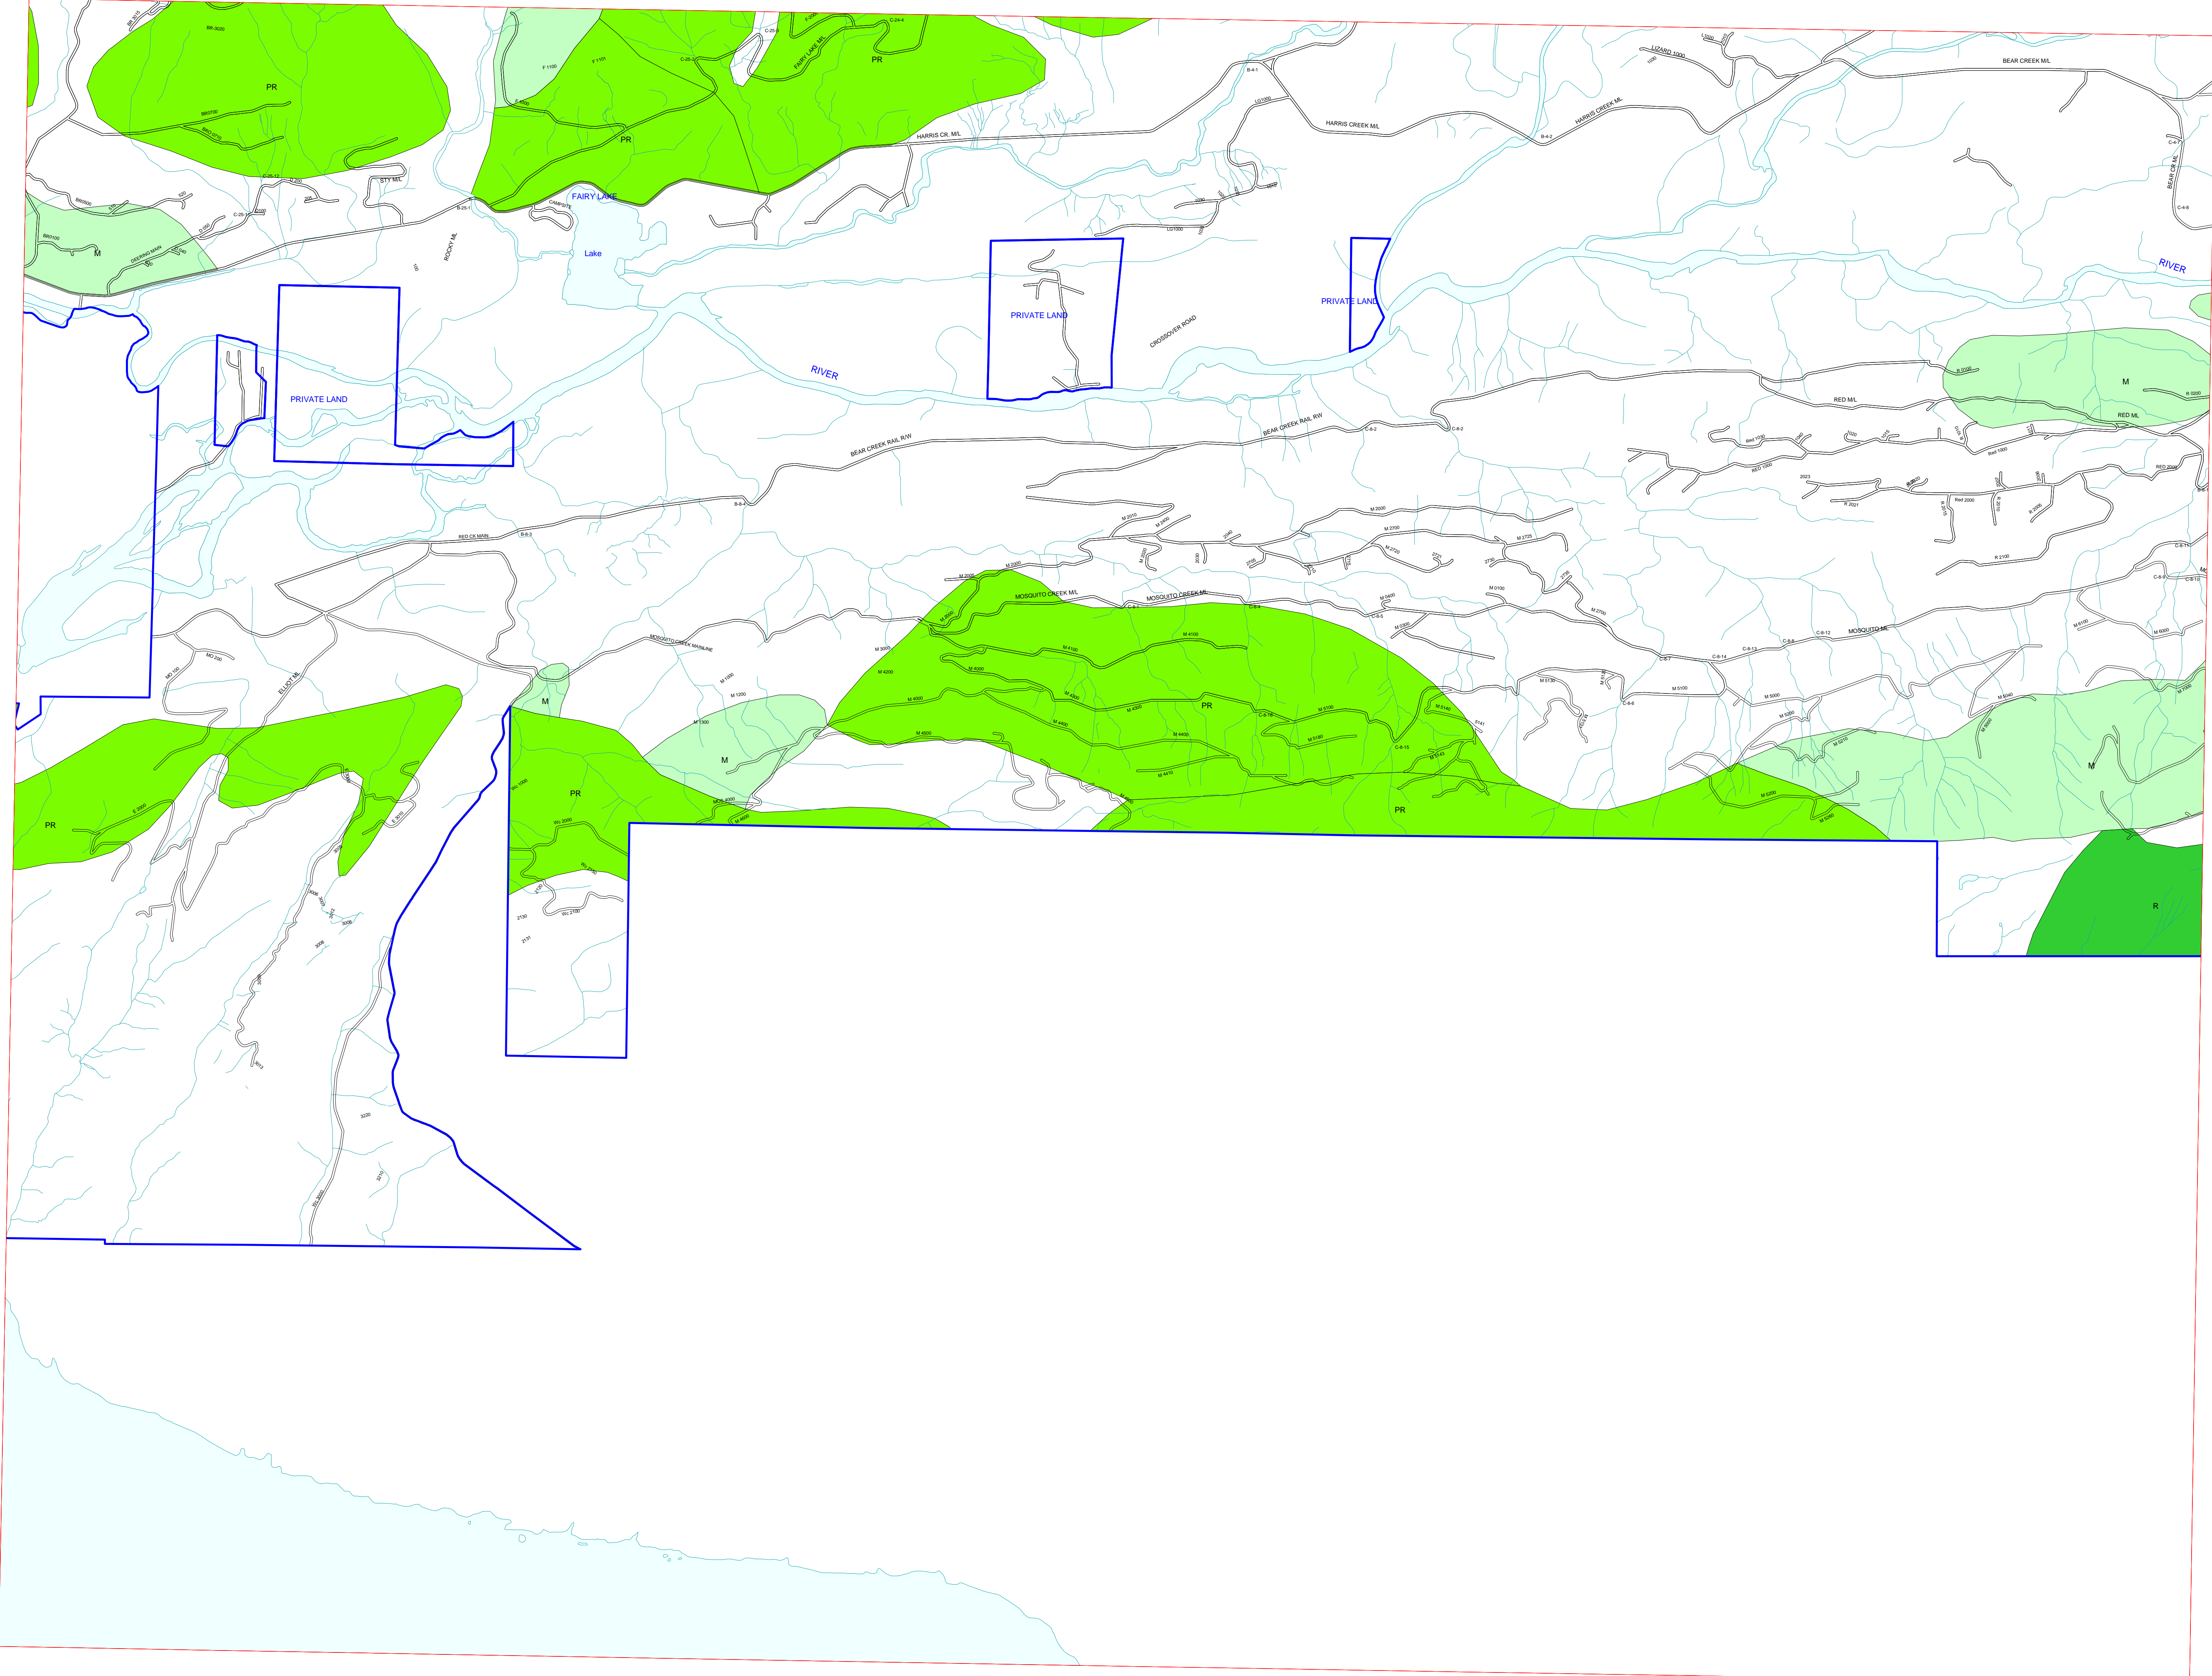

TFL Forest Ltd.

TFL 46 - MP 4

Visual Landscape Inventory

Mapsheet: 92C059
 Scale 1:20,000
 Date Oct 3, 2001

- RVQC
- M - Modification
 - P - Preservation
 - PR - Partial Retention
 - R - Retention