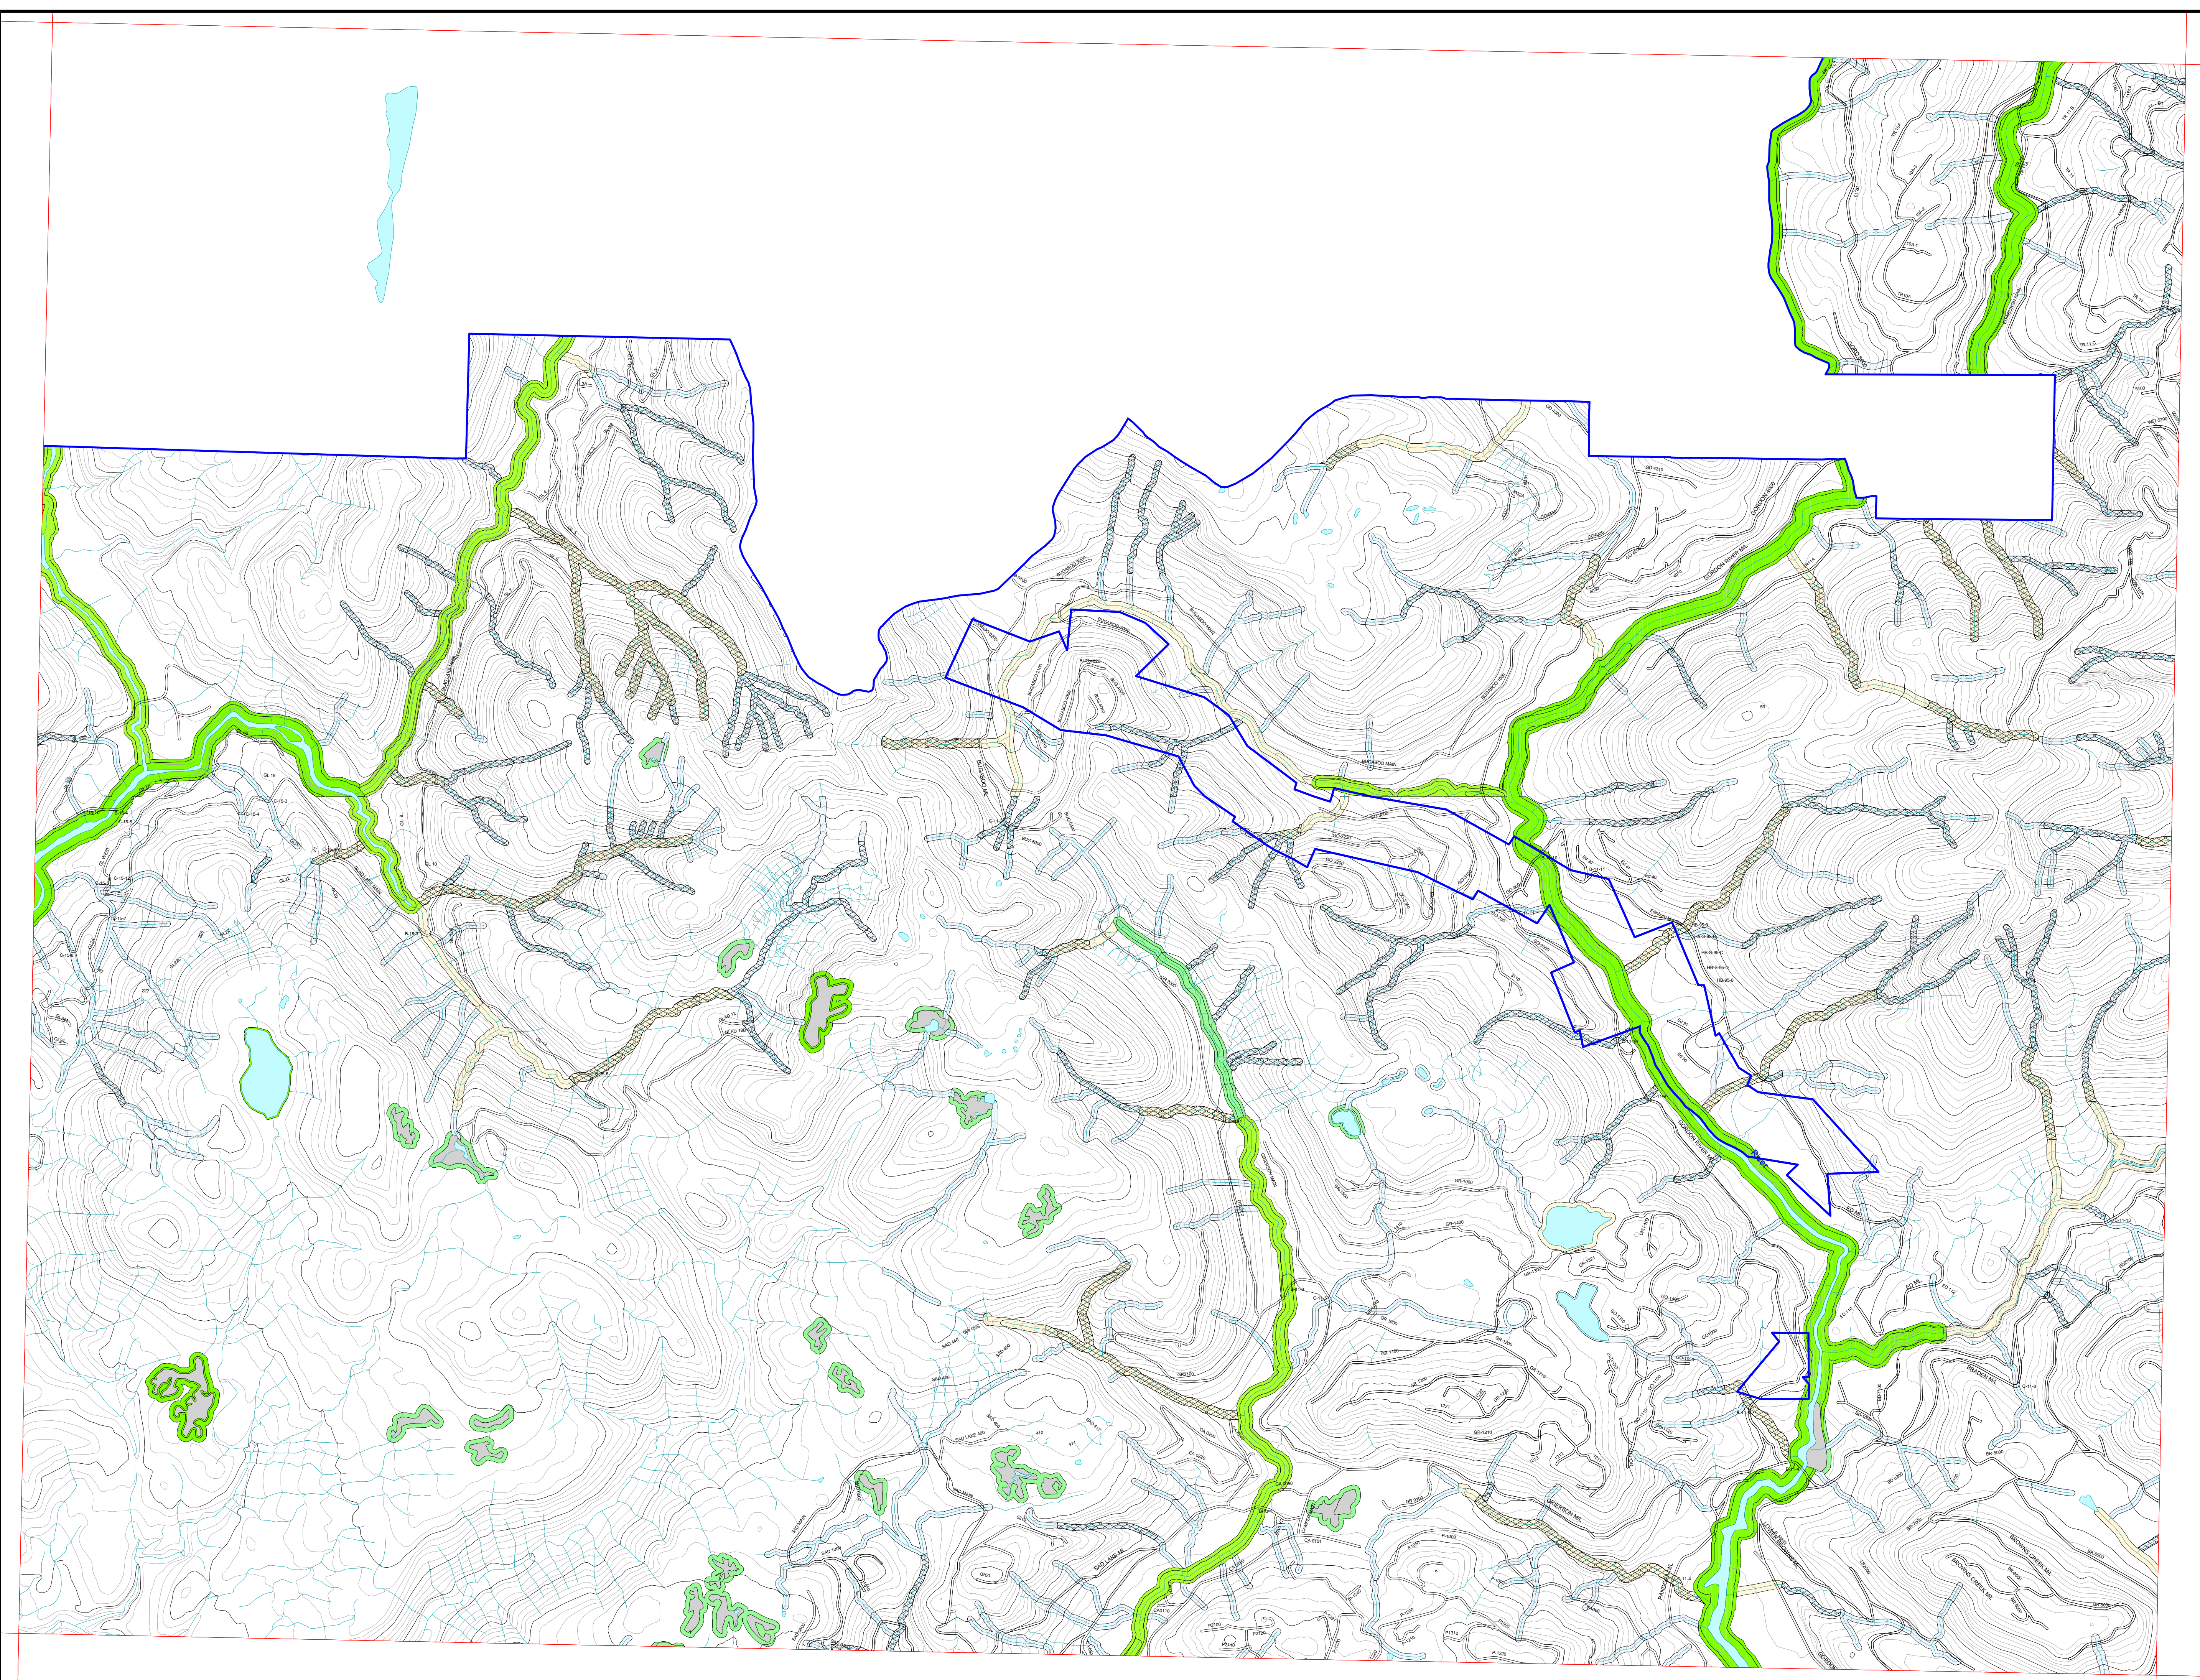

TFL Forest Ltd.
TFL 46 - MP 4

Riparian Management Areas

Mapsheet: 92C068
Scale: 1:20,000
Date: Sept 27, 2000

- Riparian Class
- 1 - Stream, Lake & Wetland
 - 2 - Stream
 - 3 - Stream, Lake & Wetland
 - 4 - Stream
 - 5 - Stream
 - 6 - Stream

- Gullies
- Wetlands

- Contours
- 100 M
 - 20 M