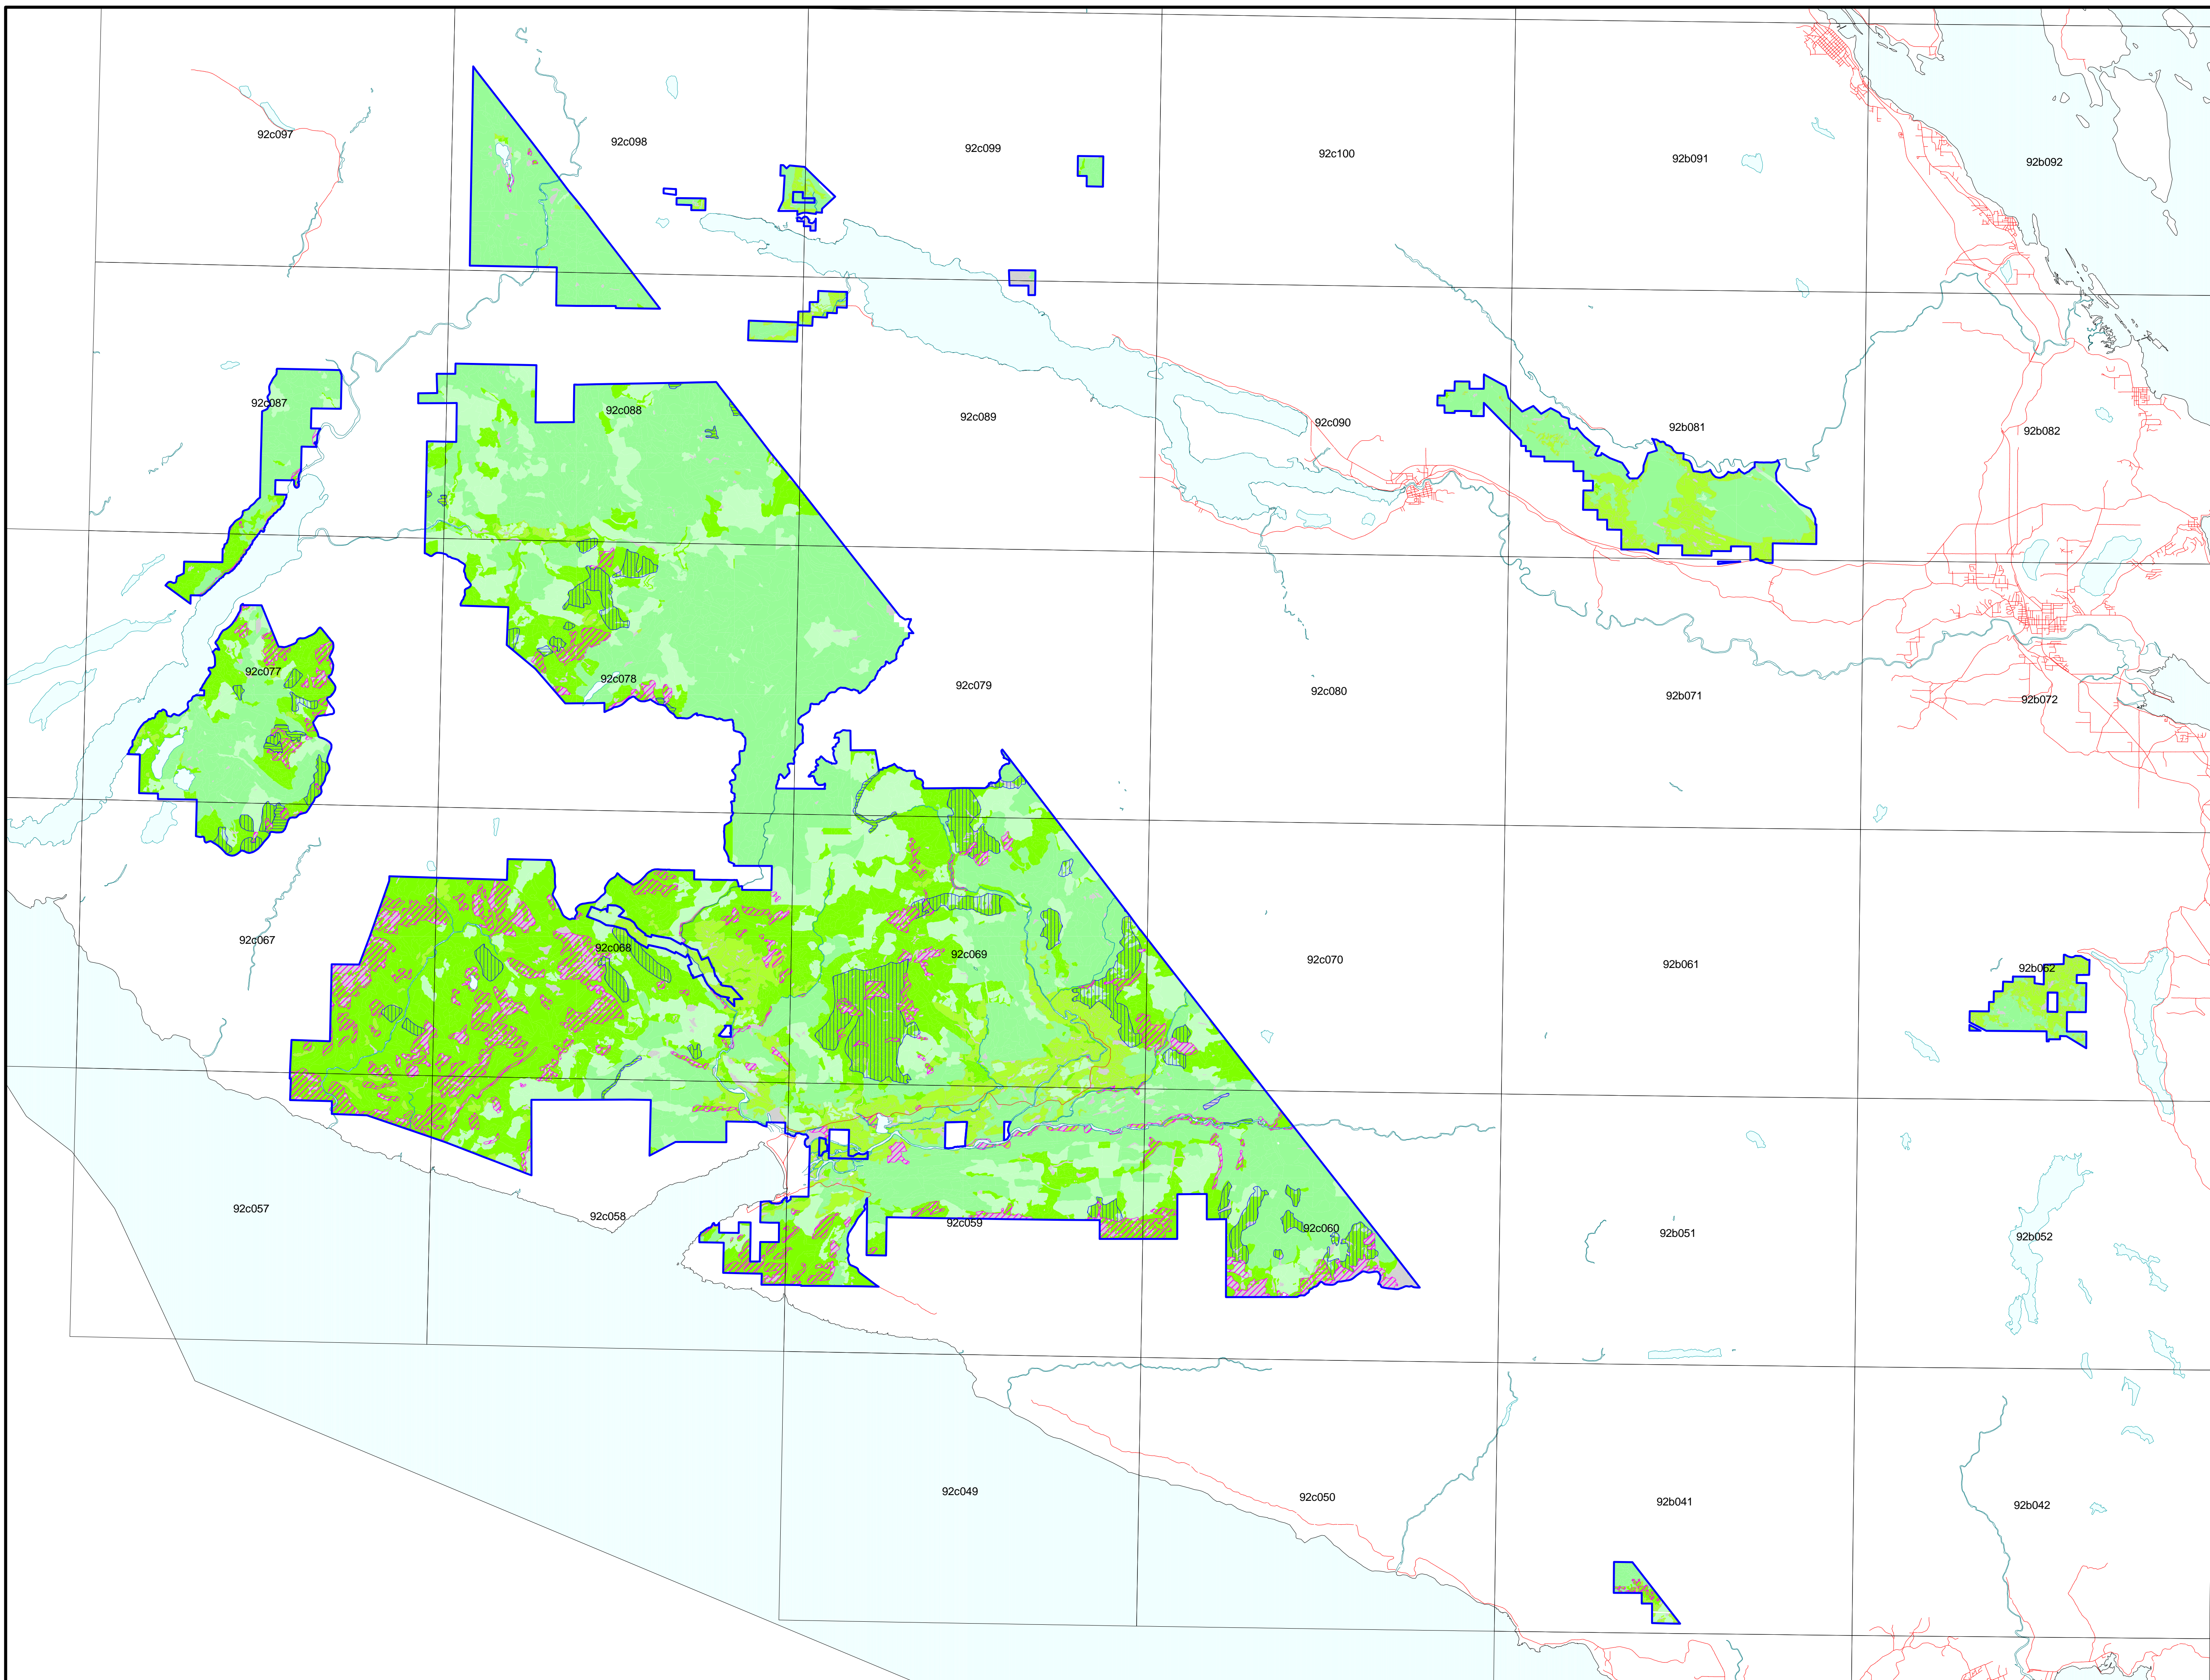

TFL Forest Ltd.

TFL 46 - MP 4

**Forest Cover Inventory**

Mapsheet: Key  
Scale 1:120,000  
Date Sept 13, 2001

**Operability**  
 Heli  
 Long Line  
 Inoperable

**Forest Cover Age**  
 0 - 15  
 16 - 60  
 61 - 250  
 250 +

 Non Productive

**Forest Cover Label**  
 Stand #  
 Timber Type  
 Date Est. Site Class  
 Volume Class  
 Harvest year  
 Planting year

**Non Productive Codes**  
 ! Alpine  
 ! For Alpine Forest  
 = Urban  
 = Swamp  
 ? Miscellaneous Non Productive