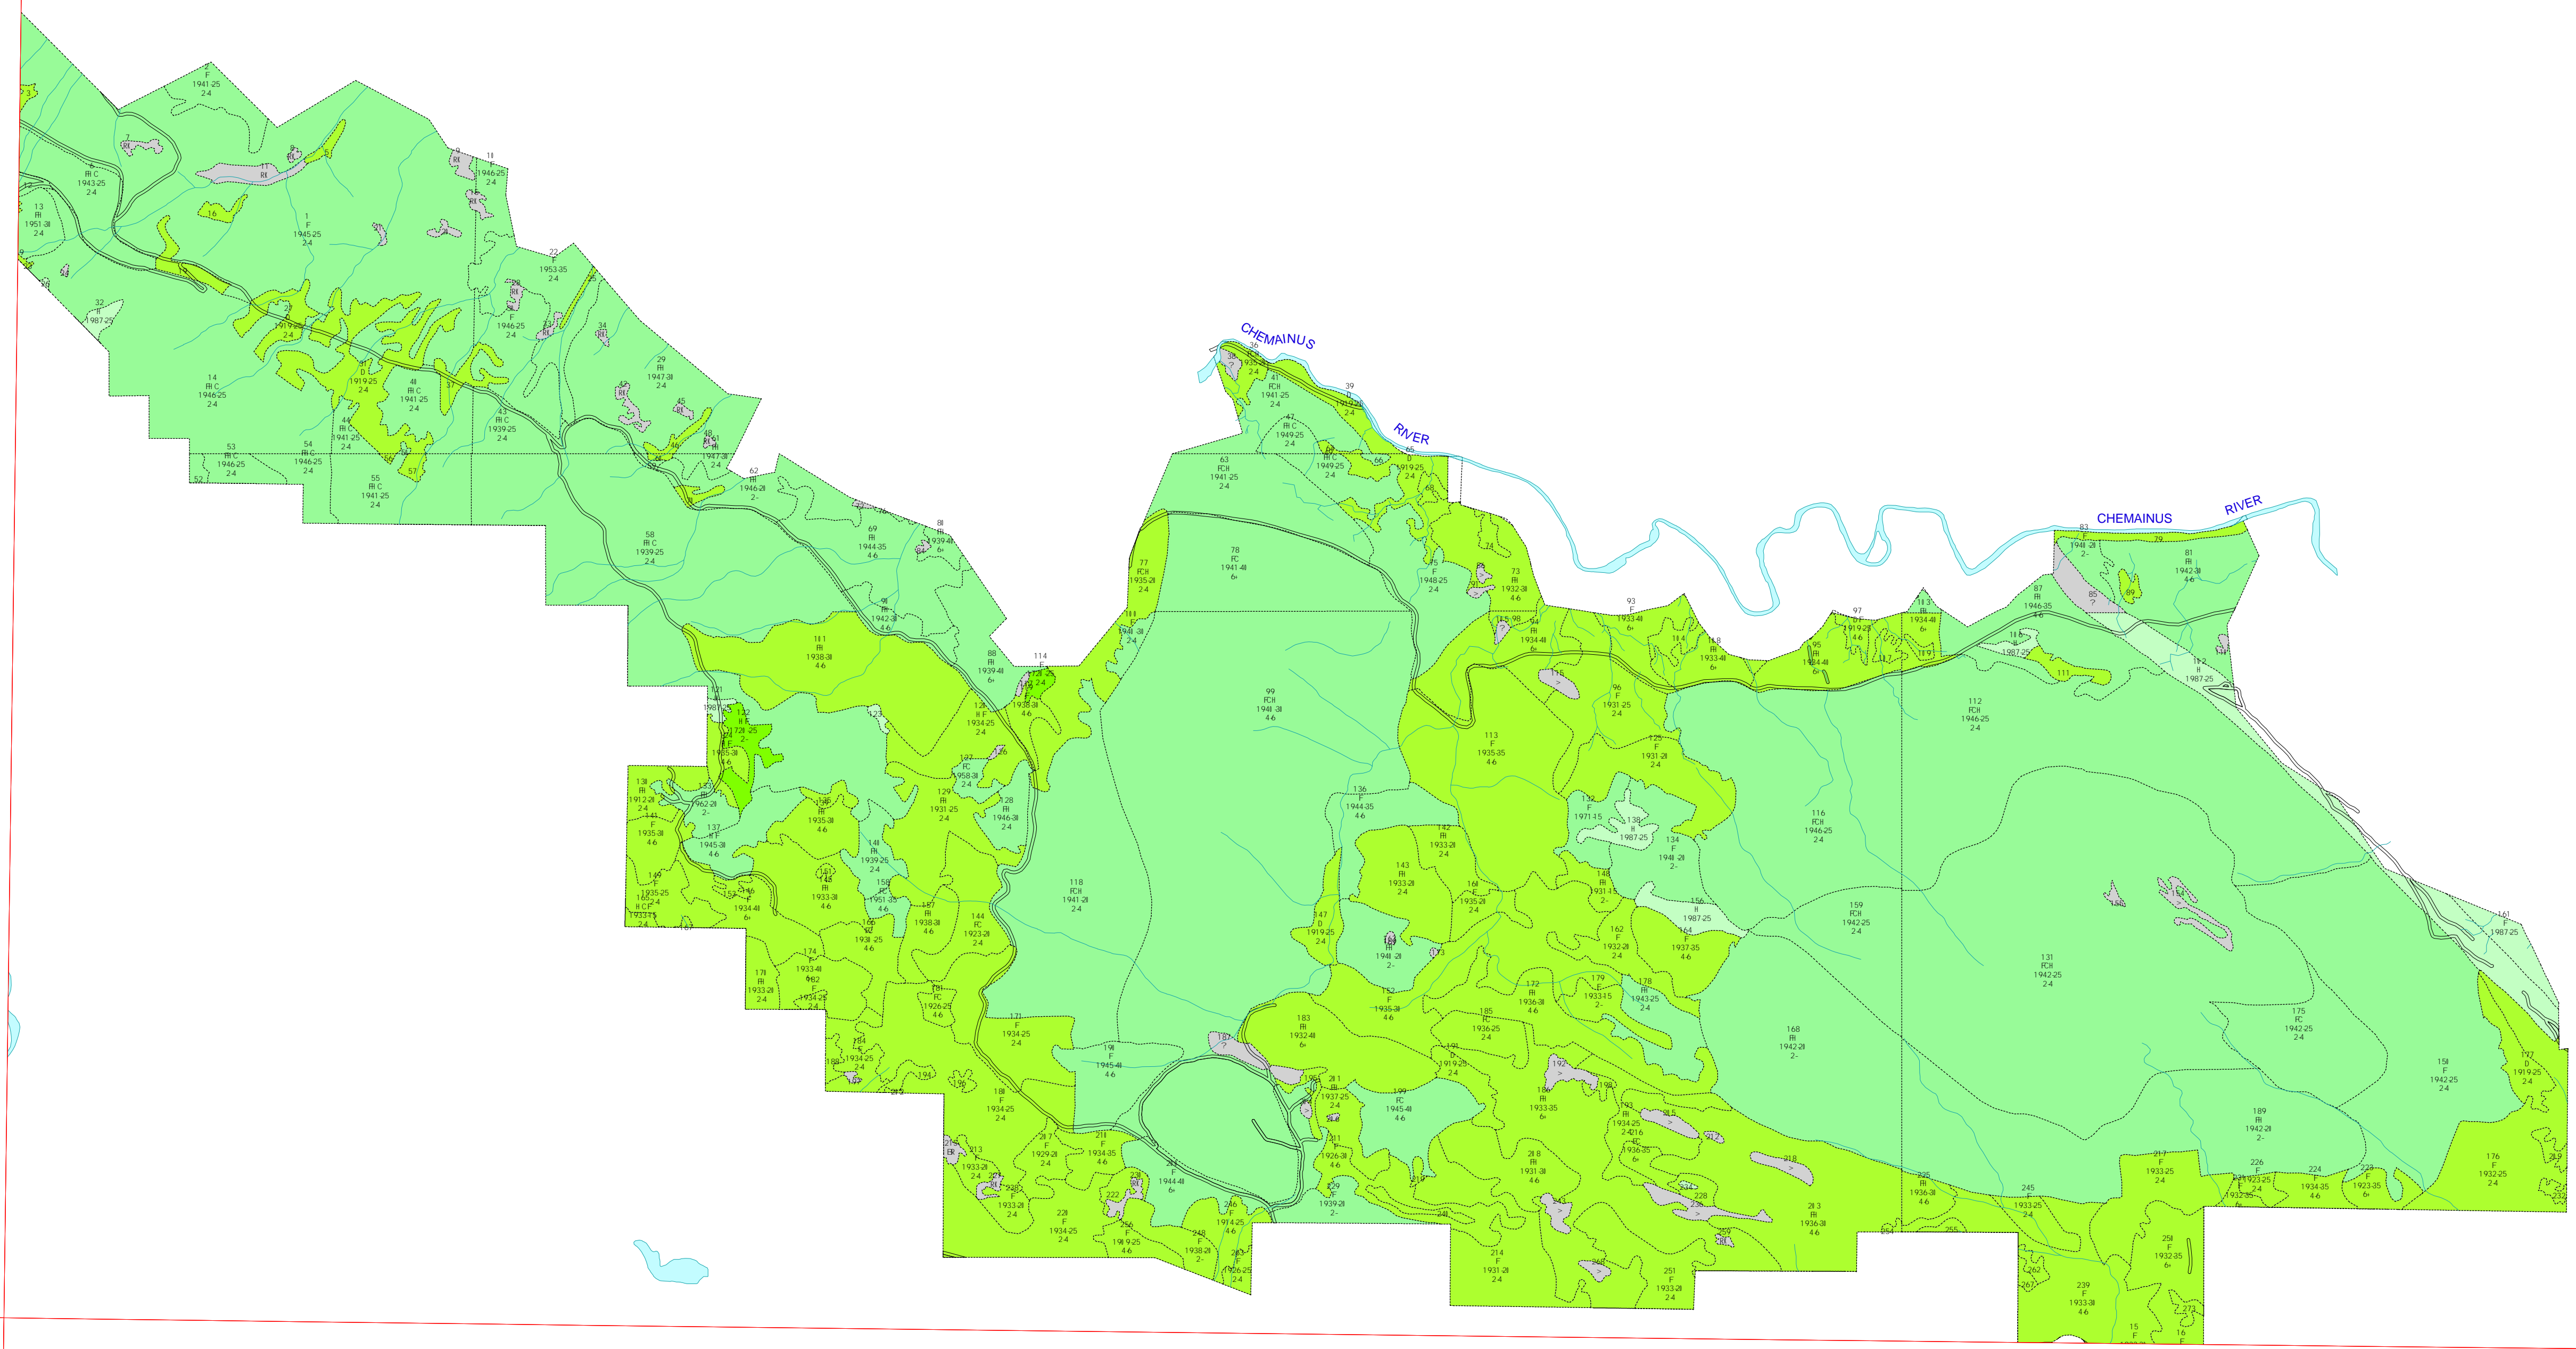

TFL Forest Ltd.

TFL 46 - MP 4

Forest Cover Inventory

Mapsheet: 92B081
Scale: 1:20,000
Date: Sept 27, 2000

Operability

- Heli
- Long Line
- Inoperable

Forest Cover Age

- 0 - 15
- 16 - 60
- 61 - 250
- 250 +
- Non Productive

Forest Cover Label

Stand #
Timber Type
Date
Site Class
Harvest year
Planning year