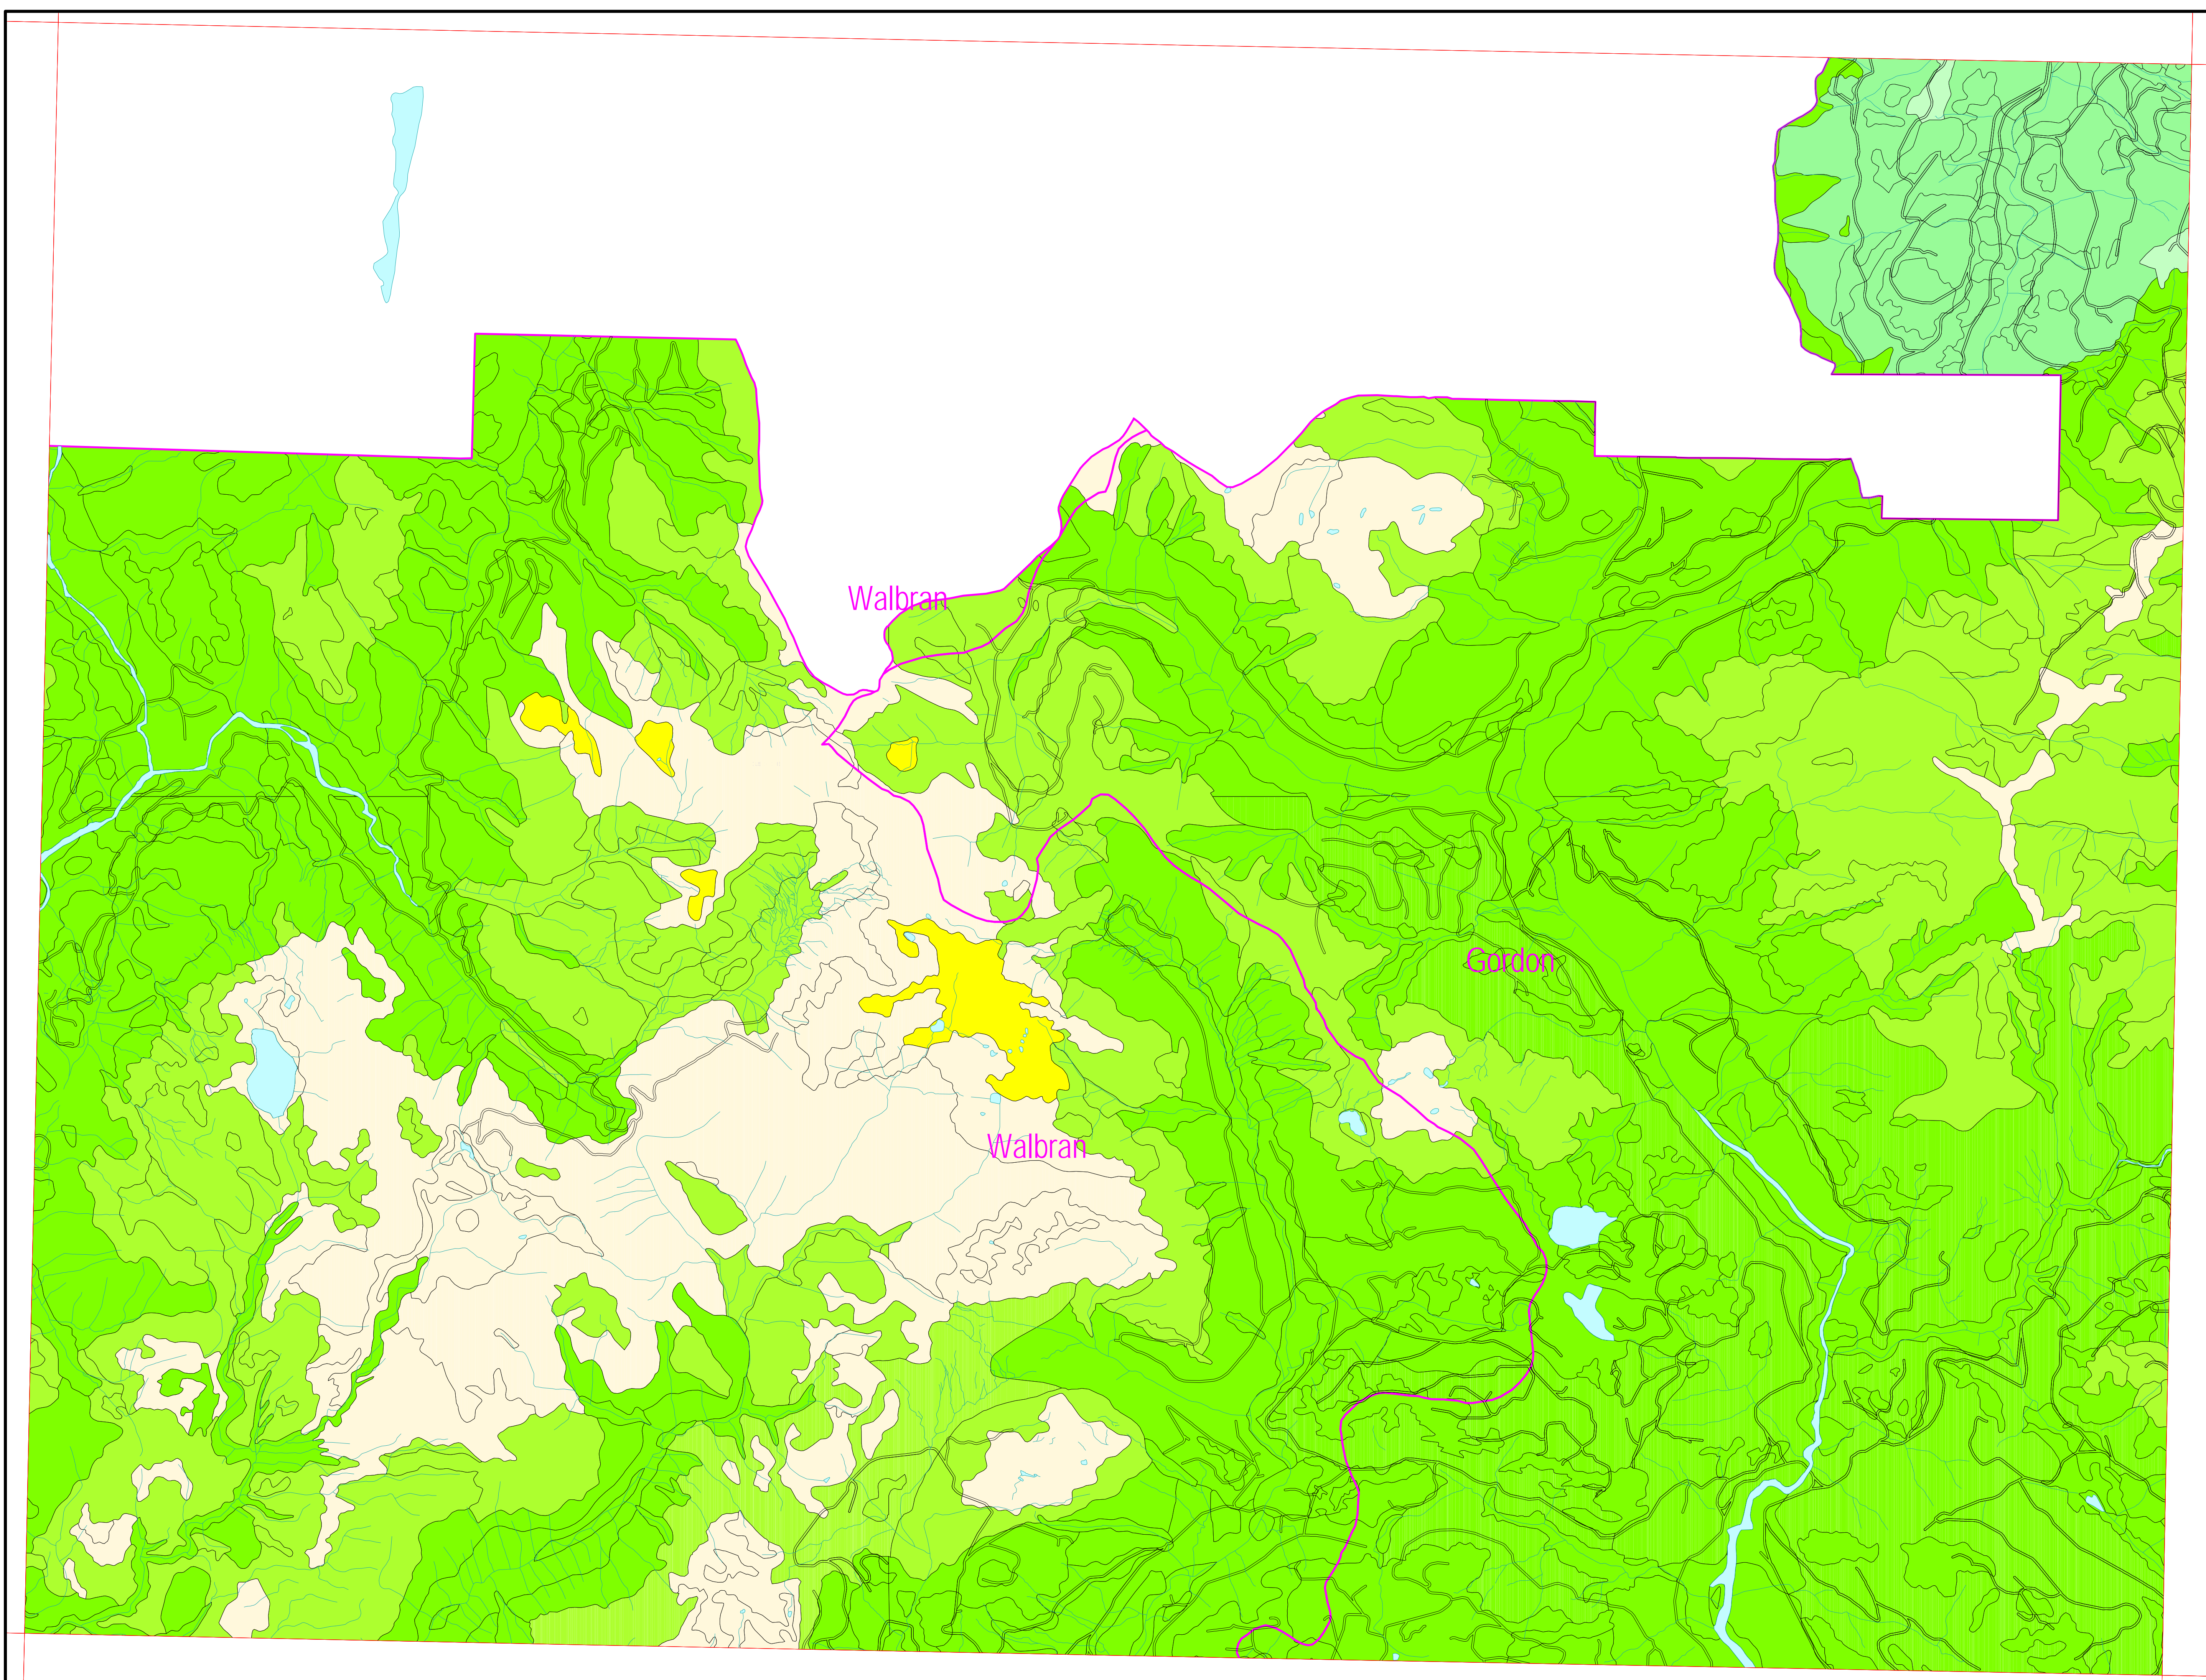

TFL Forest Ltd.

TFL 46 - MP 4

Biogeoclimatic Zones
Landscape Units

Mapsheet: 92C068
Scale: 1:20,000
Date: Sept 27, 2000

Landscape Units

Biogeoclimatic Zones

- CWHvm1
- CWHvm2
- CWHmm1
- CWHmm2
- CWHxm
- MHmm1
- MHmm1p