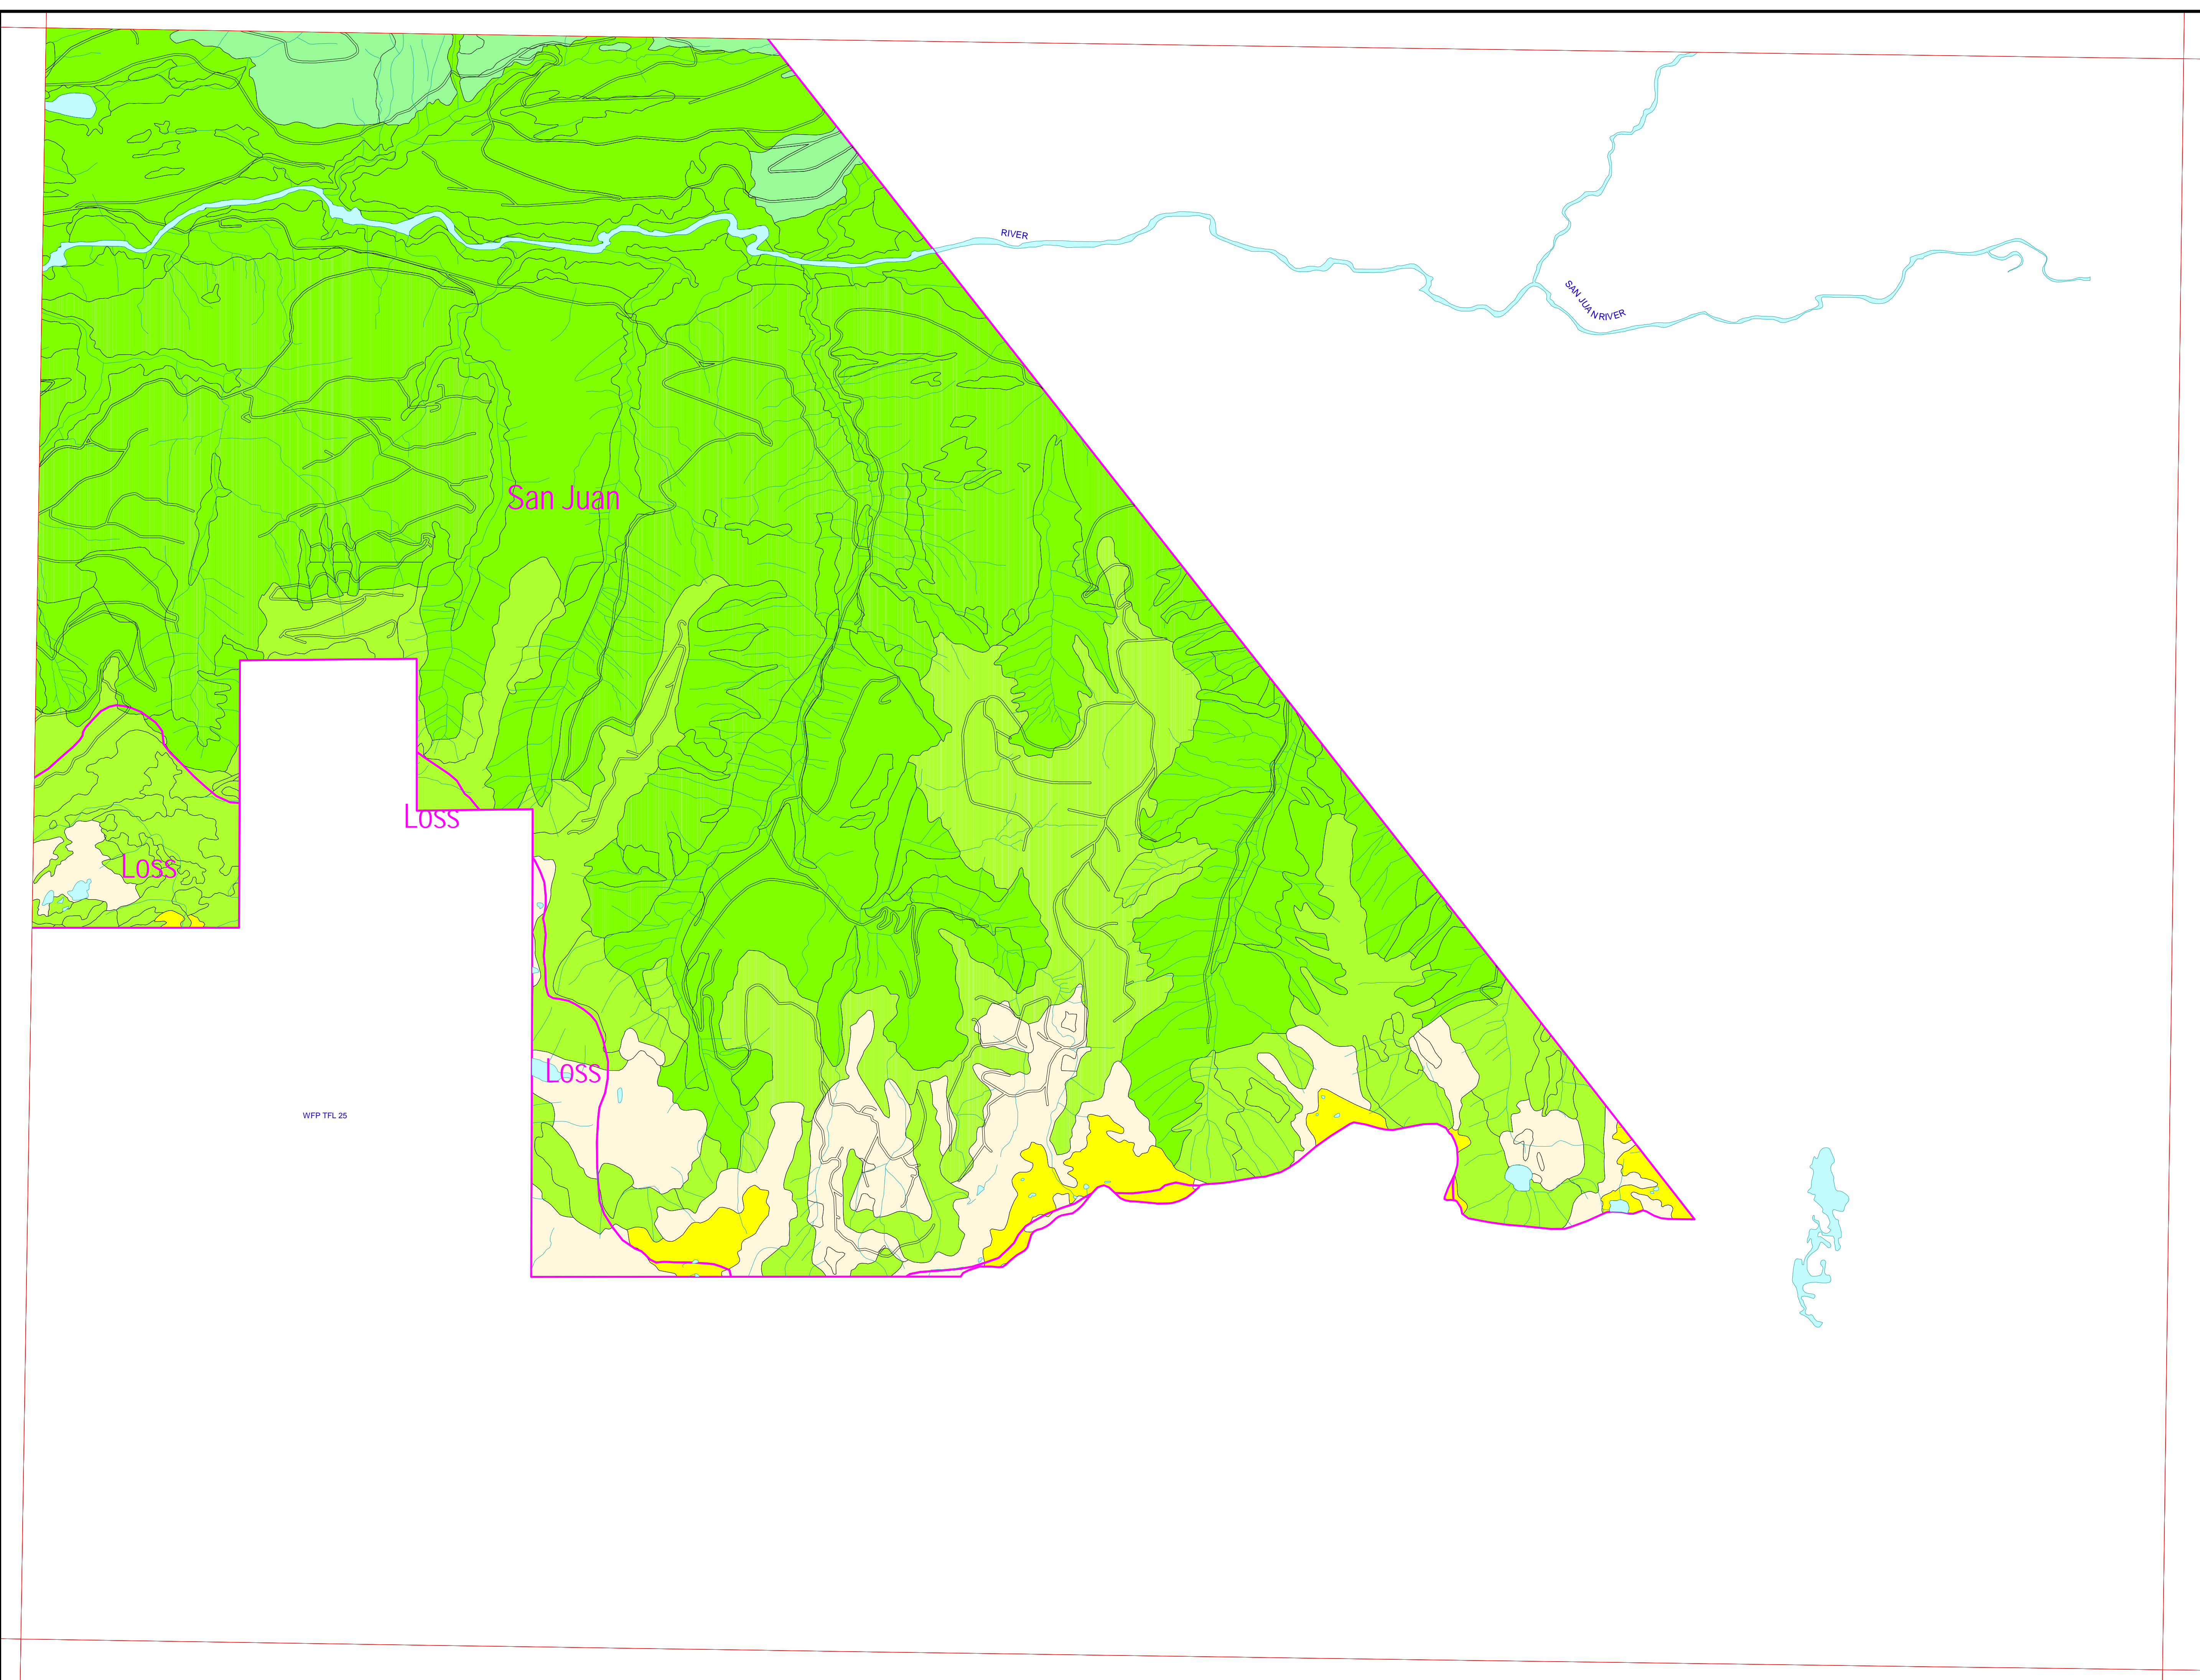

TFL Forest Ltd.
TFL 46 - MP 4
Biogeoclimatic Zones
Landscape Units

Mapsheet: 92C060
Scale: 1:20,000
Date: Sept 27, 2000

- Landscape Units
- Biogeoclimatic Zones
 - CWHvm1
 - CWHvm2
 - CWHmm1
 - CWHmm2
 - CWHxm
 - MHmm1
 - MHmm1p