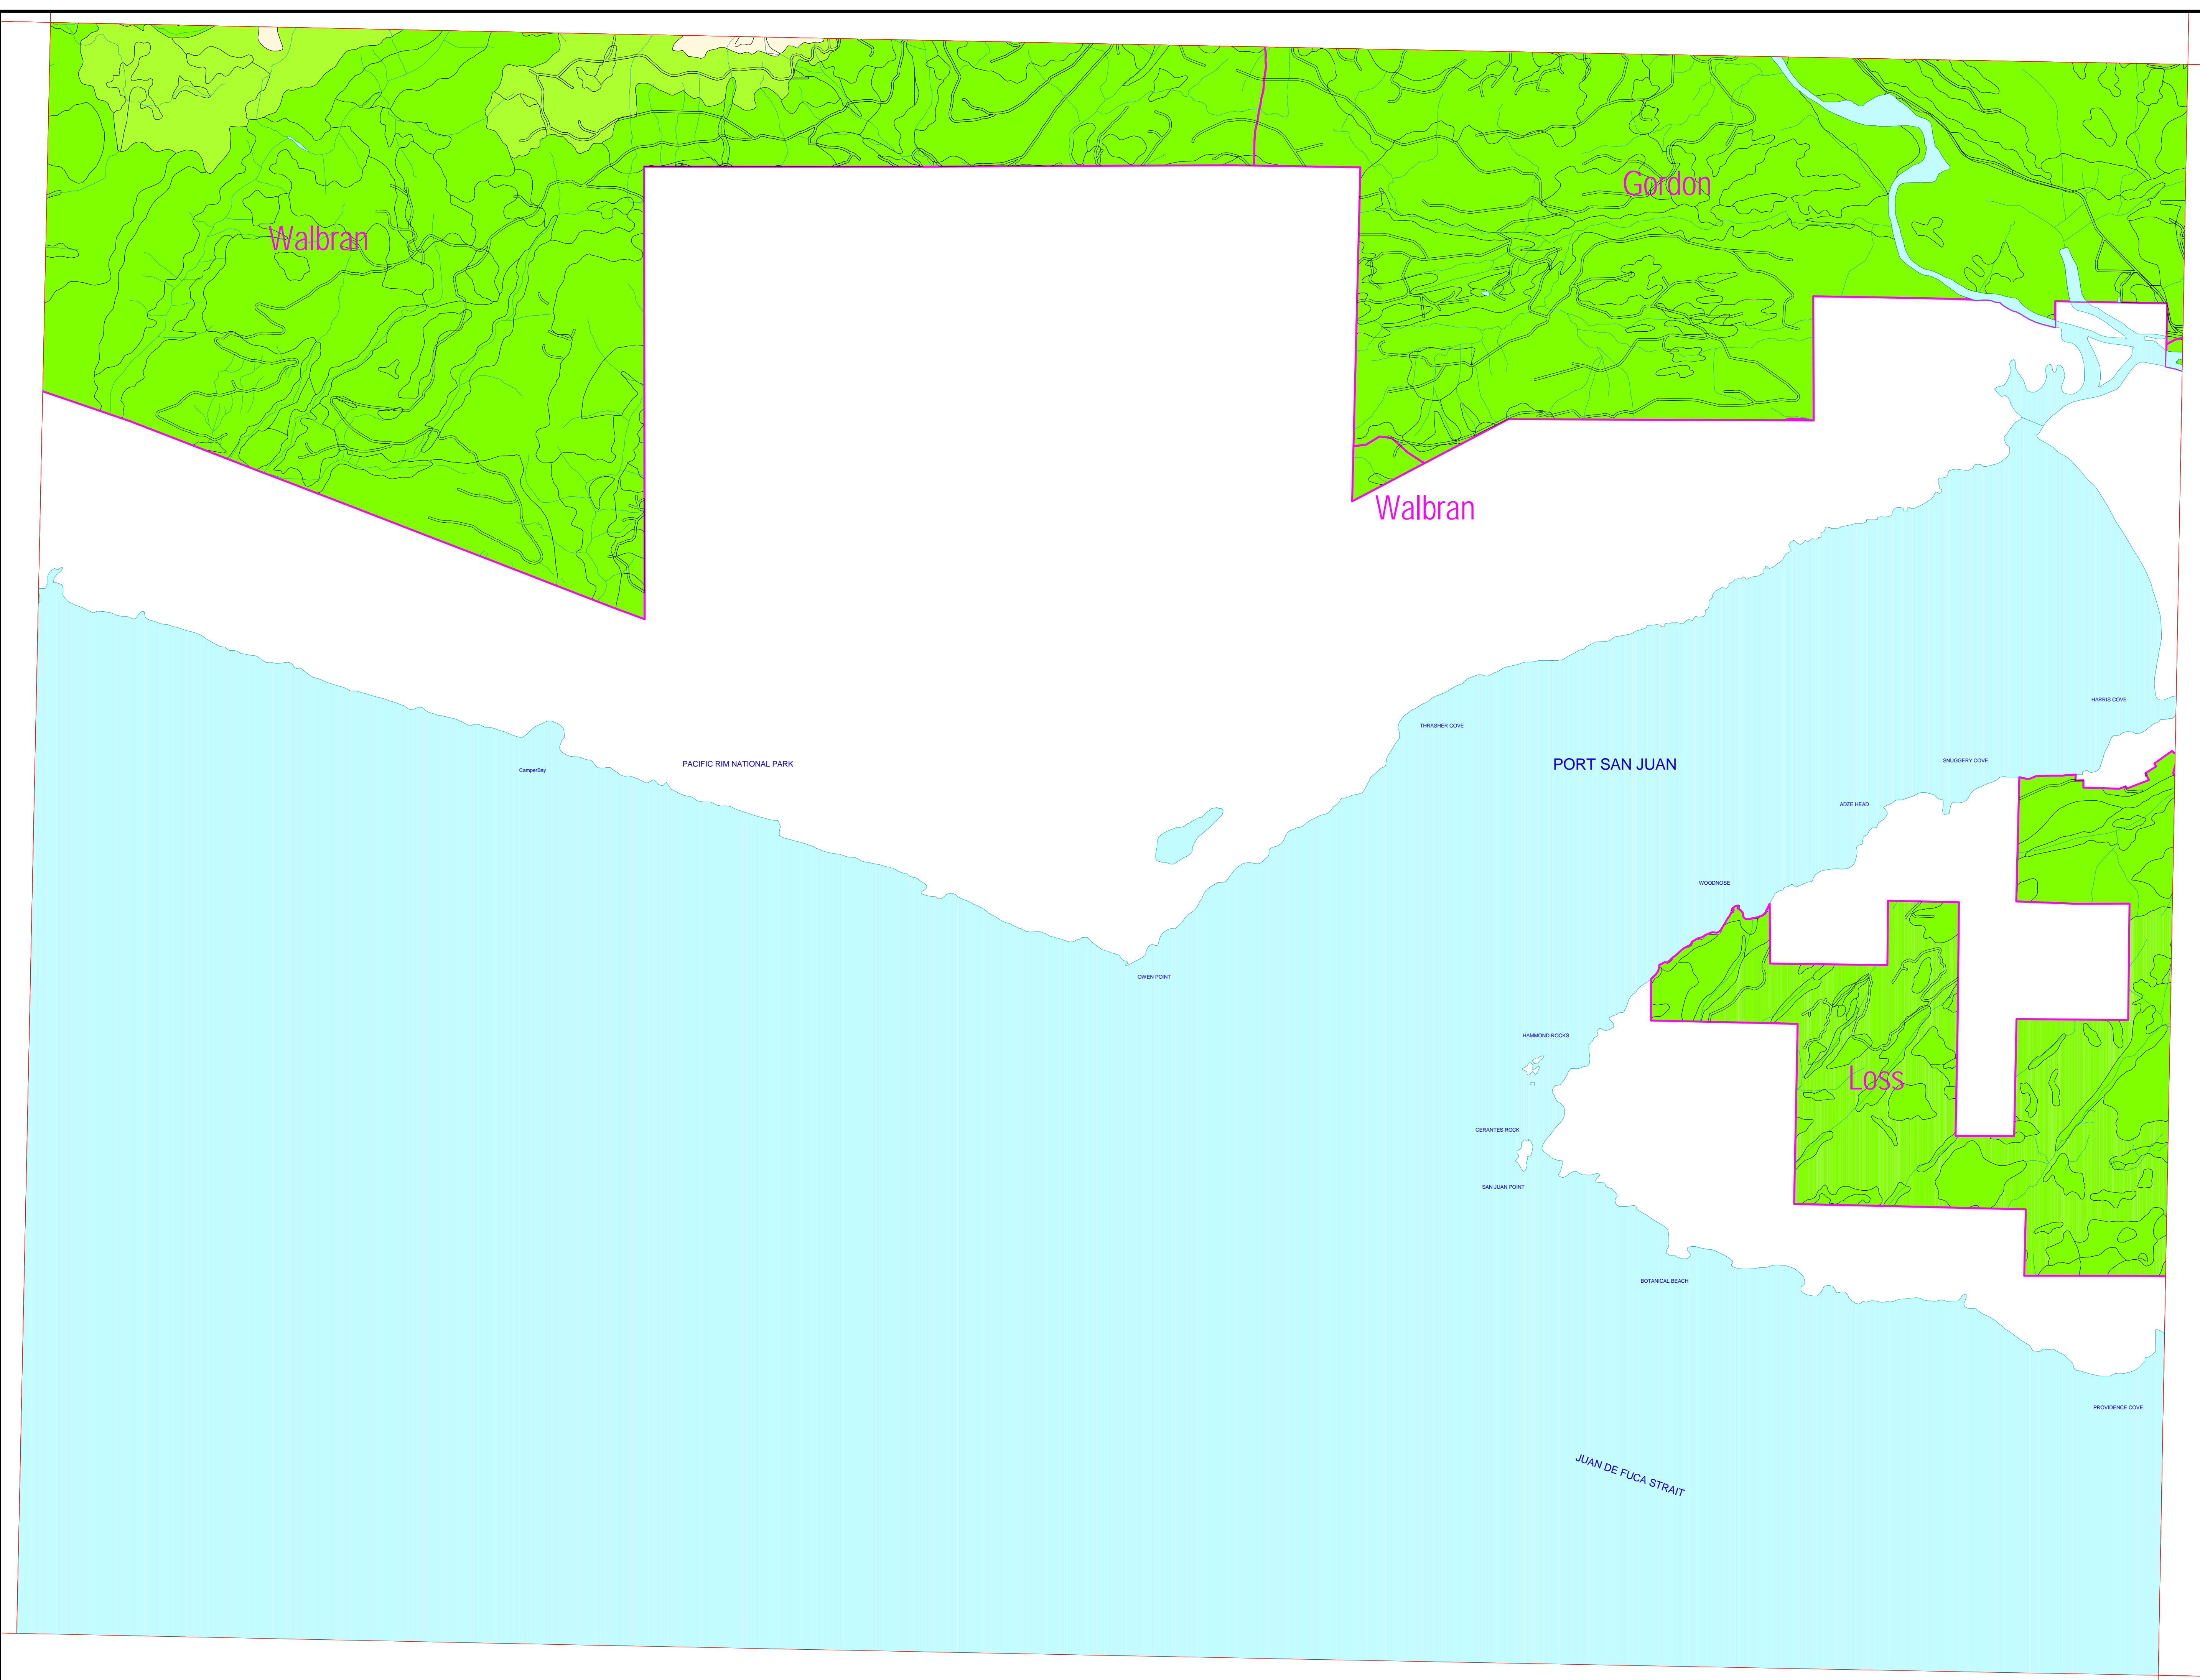

TFL Forest Ltd.
TFL 46 - MP 4
Biogeoclimatic Zones
Landscape Units

Mapsheet: 92C058
Scale: 1:20,000
Date: Sept 27, 2000

- Landscape Units
- Biogeoclimatic Zones
 - CWHvm1
 - CWHvm2
 - CWHmm1
 - CWHmm2
 - CWHxm
 - MHmm1
 - MHmm1p