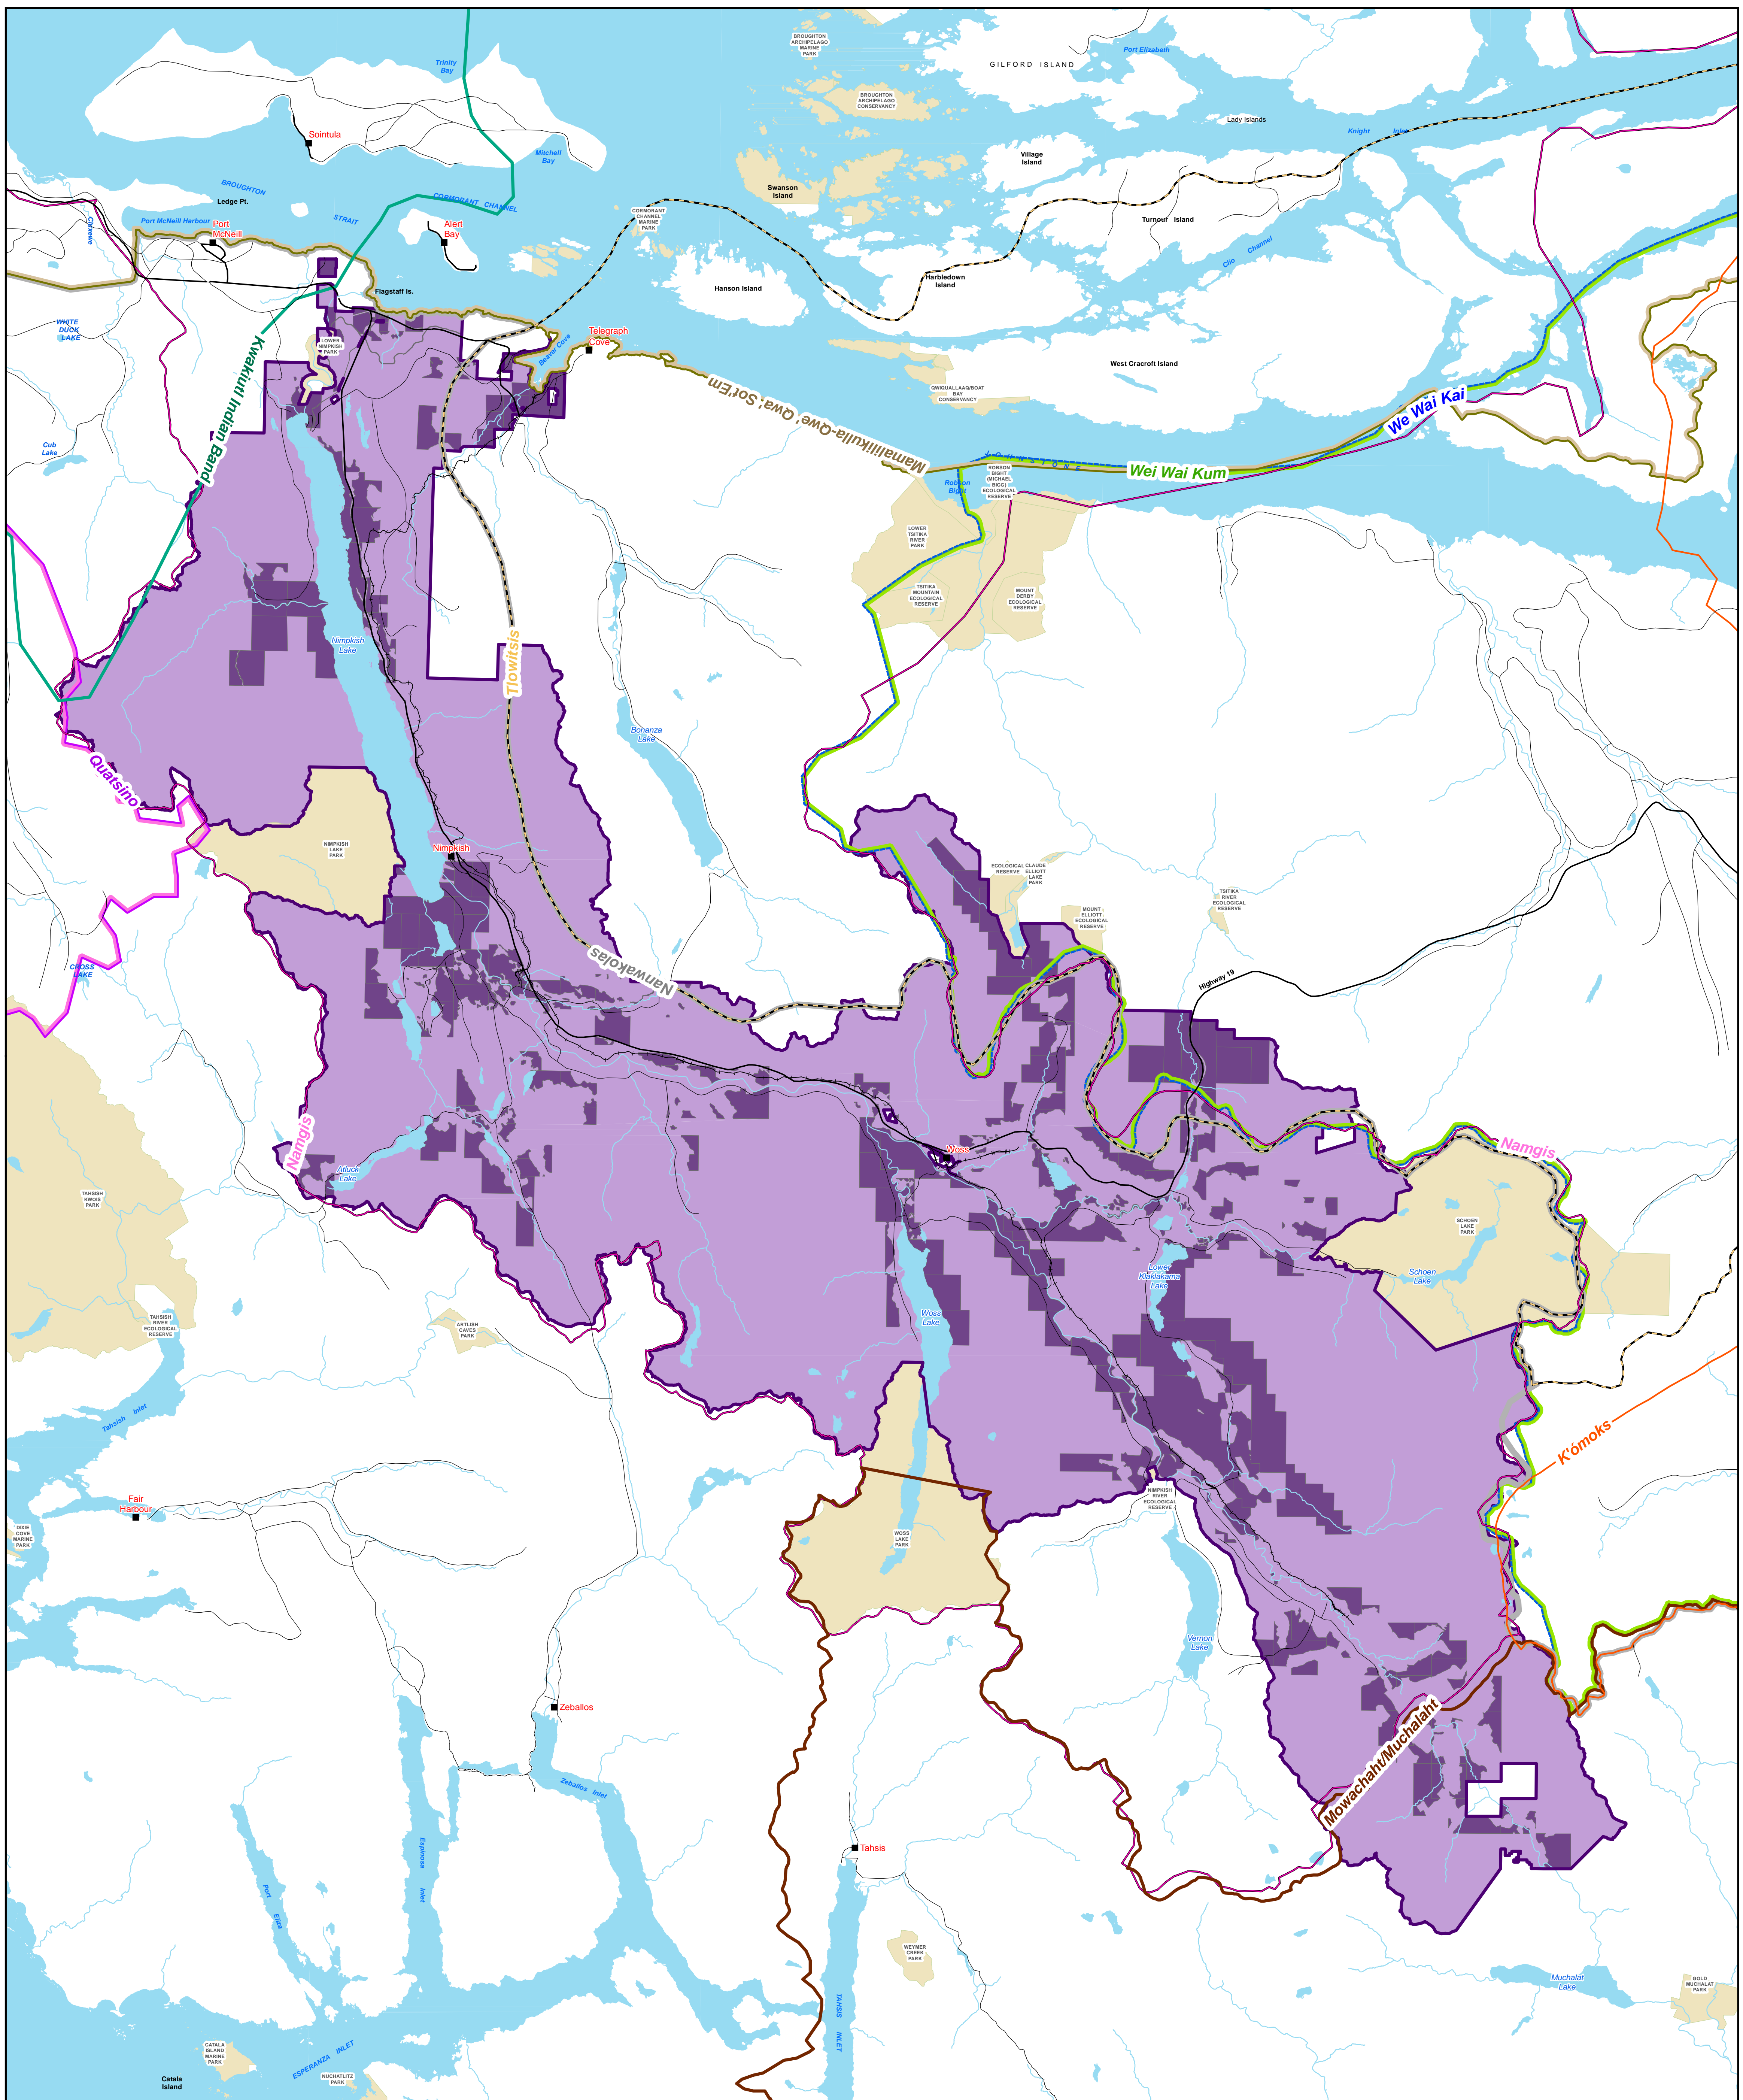

Tenure & First Nation Territories

- First Nations Traditional Territories**
- K'ómoks
 - Kwakiutl Indian Band
 - Mamallikulla-Qwe' Qwa' Sot'Em
 - Mowachah/Muchalaht First Nation
 - Namgis

- Nanwakolas
- Quatsino First Nations
- Tlowitsis
- Wei Wai Kai Nation
- Wei Wai Kum

- Conservancy, Park or Protected Area**
- Conservancy, Park or Protected Area
- Transportation**
- Paved Road
 - Gravel Road
 - Railway

Western Forest Products Inc.
Tree Farm Licence 37
 Management Plan 10
 Overview Map - Jan. 2017
Tenure & First Nation Territories

TFL 37

- Schedule A - Timber Licence and Private Forest Land
- Schedule B - Crown