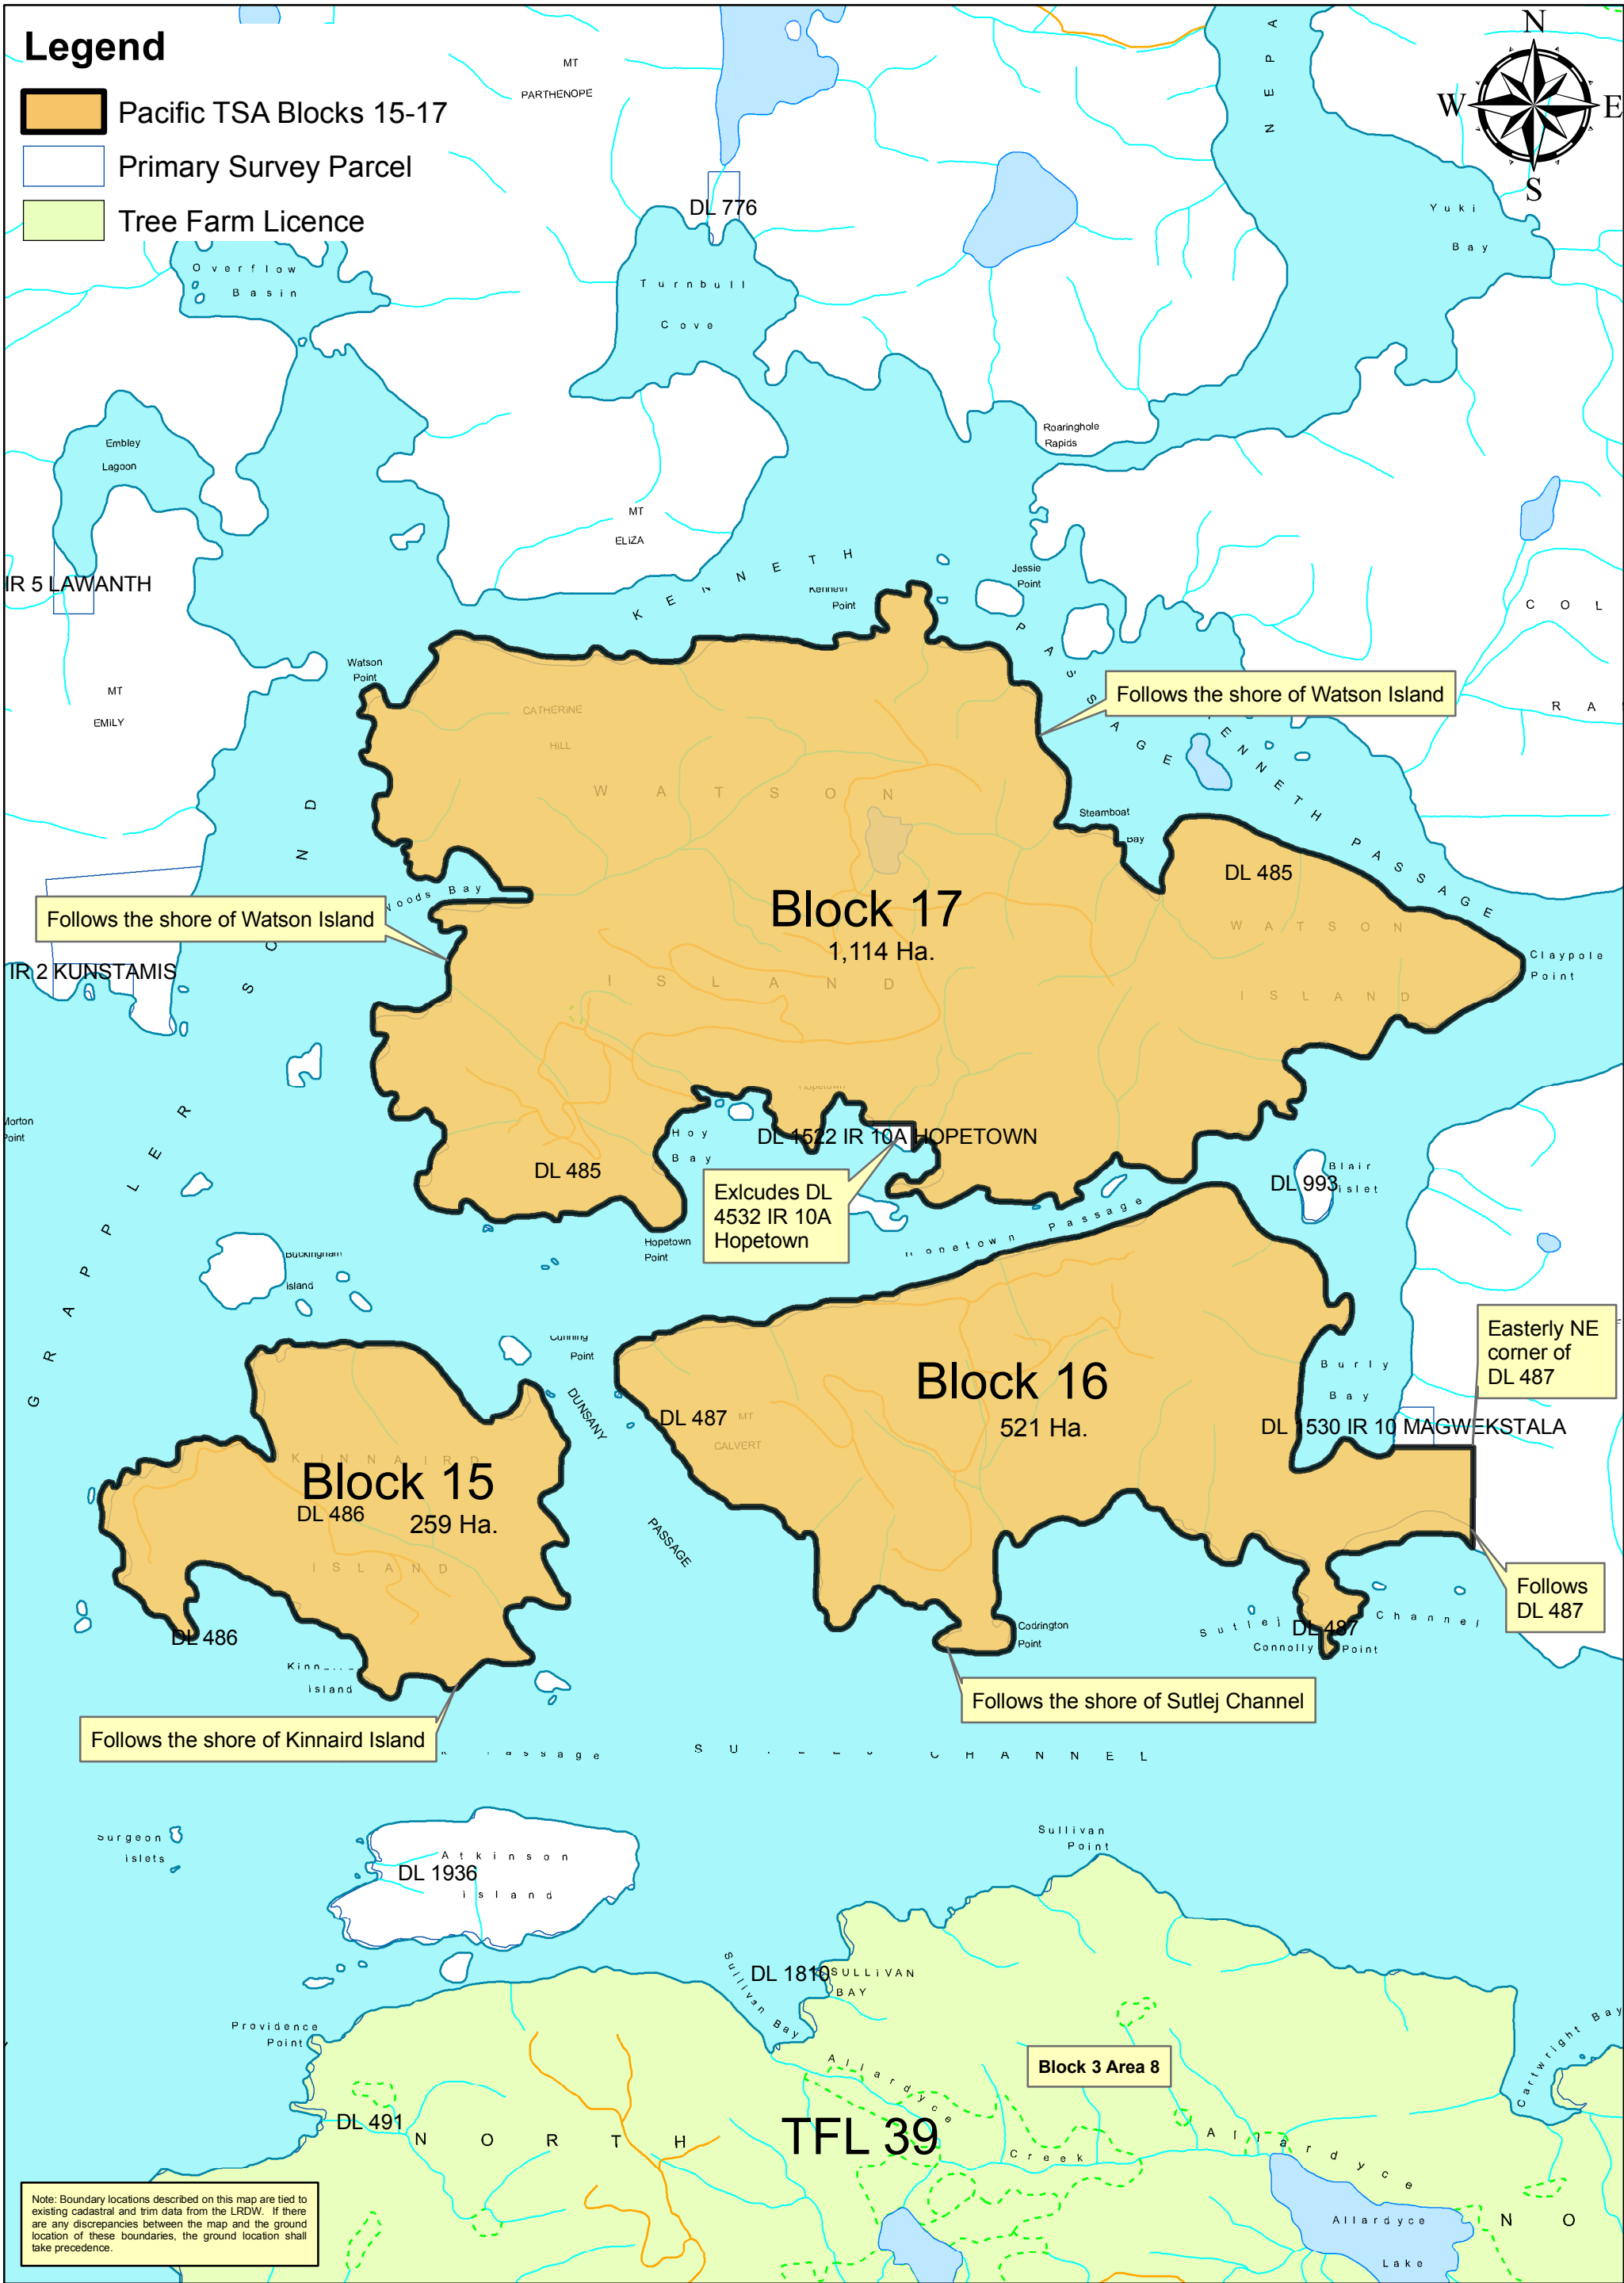

Legend

- Pacific TSA Blocks 15-17
- Primary Survey Parcel
- Tree Farm Licence

MINISTRY OF FORESTS AND RANGE

EXHIBIT A

MAP OF : **Pacific TSA Land Designation, Blocks 15-17** (shown in bold black)

FOREST REGION : Coast	TSA : Kingcome	ORDER UNDER SEC. 7 OF THE FOREST ACT	
FOREST DISTRICT : North Island - Central Coast	LAND DISTRICT : North Island		
ESF SUBMISSION ID :	SCALE : 1:30,000 @ 11"x17"	UTM ZONE: 9N	DRAWN BY: GeoBC - C.R.G.B. Branch
BCGS MAPSHEET NO: 92L096 92L097 92L086 92L087	AREA : 1,894 Ha.+/-	NAD : 83	DATE : 12/10/2008