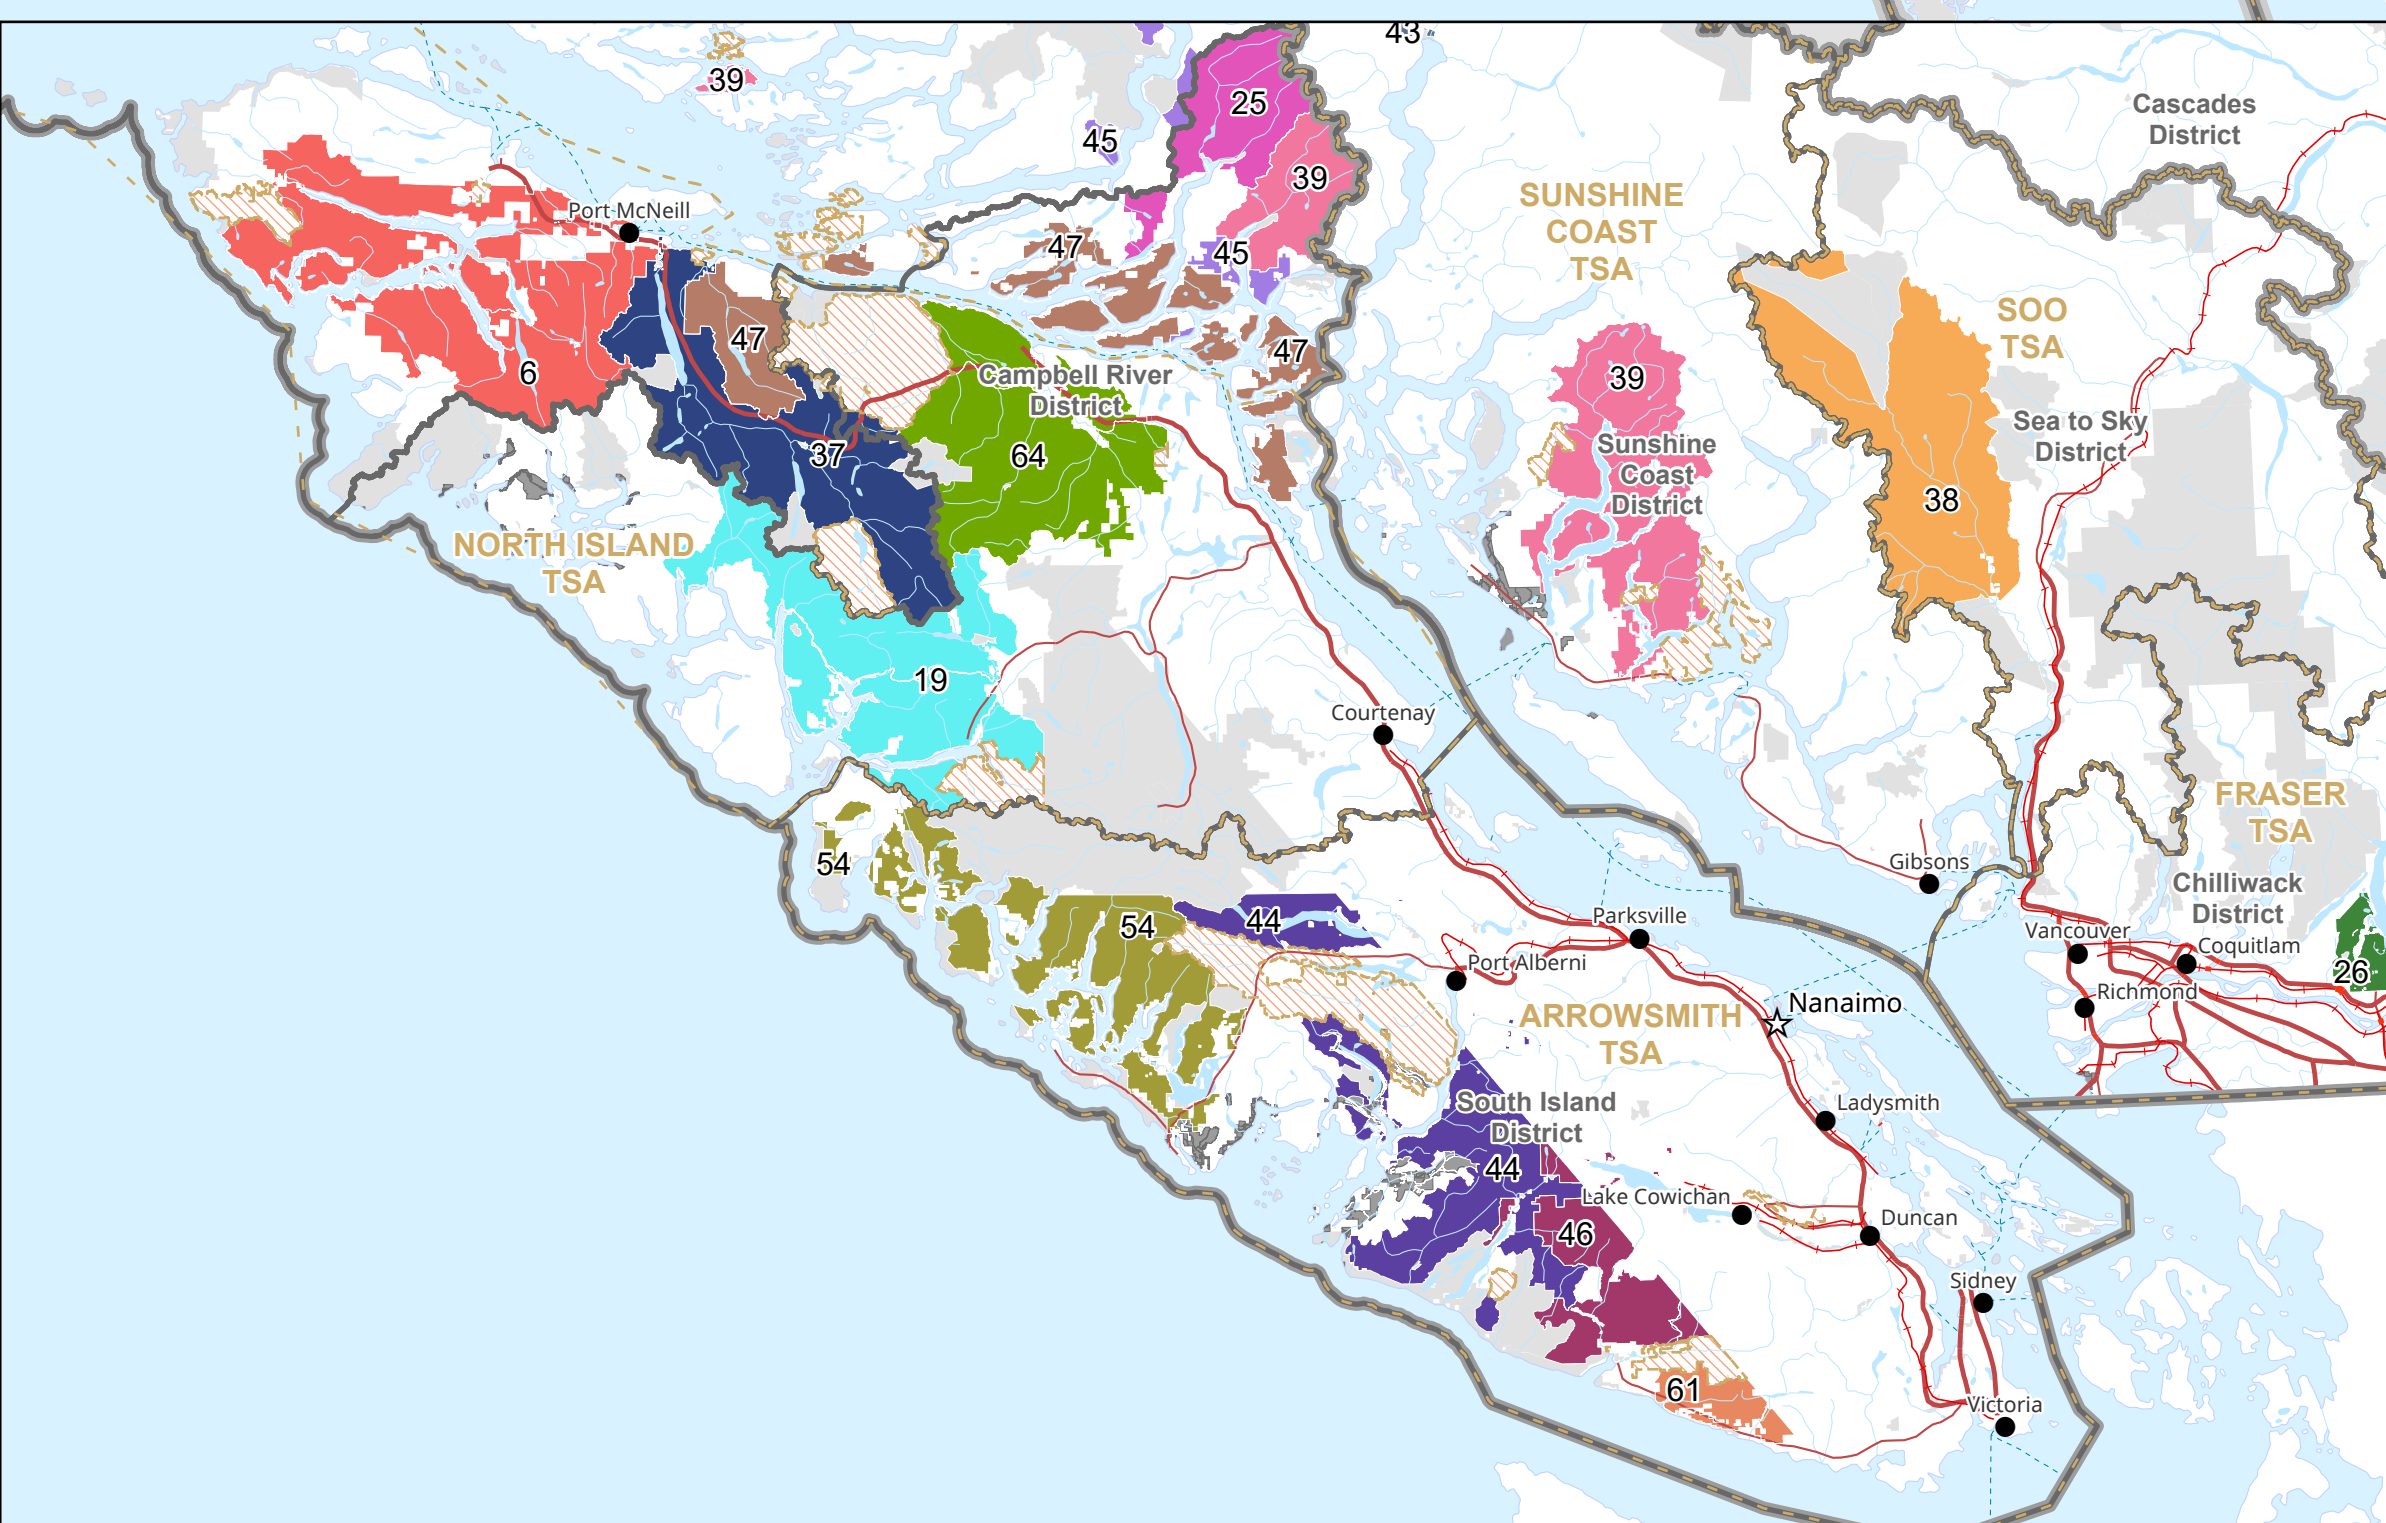

- ☆ Ministry of Forests Regional Office
- Natural Resource District Boundary
- ▭ Natural Resource Region Boundary

North Area

Northeast Region

Fort Nelson District (DFN)

Peace District (DPC)

Omineca Region

Stuart Nechako District (DVA)

Mackenzie District (DMK)

Prince George District (DPG)

Skeena Region

Coast Mountains District (DKM)

Nadina District (DND)

Skeena Stikine District (DSS)

South Area

Kootenay/Boundary Region

Rocky Mountain District (DRM)

Selkirk District (DSE)

Cariboo Region

100 Mile House District (DMH)

Cariboo-Chilcotin District (DCC)

Quesnel District (DQU)

Thompson/Okanagan Region

Cascades District (DCS)

Okanagan Shuswap District (DOS)

Thompson Rivers District (DKA)

Coast Area

South Coast Region

Chilliwack District (DCK)

Sea to Sky District (DSQ)

Sunshine Coast District (DSC)

West Coast Region

Campbell River District (DCR)

Haida Gwaii District (DQC)

North Island - Central Coast District (DNI)

South Island District (DSI)

- ▭ Park / Protected Area
- ▭ Treaty Lands

This map is to be used only as a guide to the general location of the forest management units (FMs and TSAs).
For more detailed information contact:
Ministry of Forests, Forest Tenures Branch at ForestTenuresBranch@gov.bc.ca.