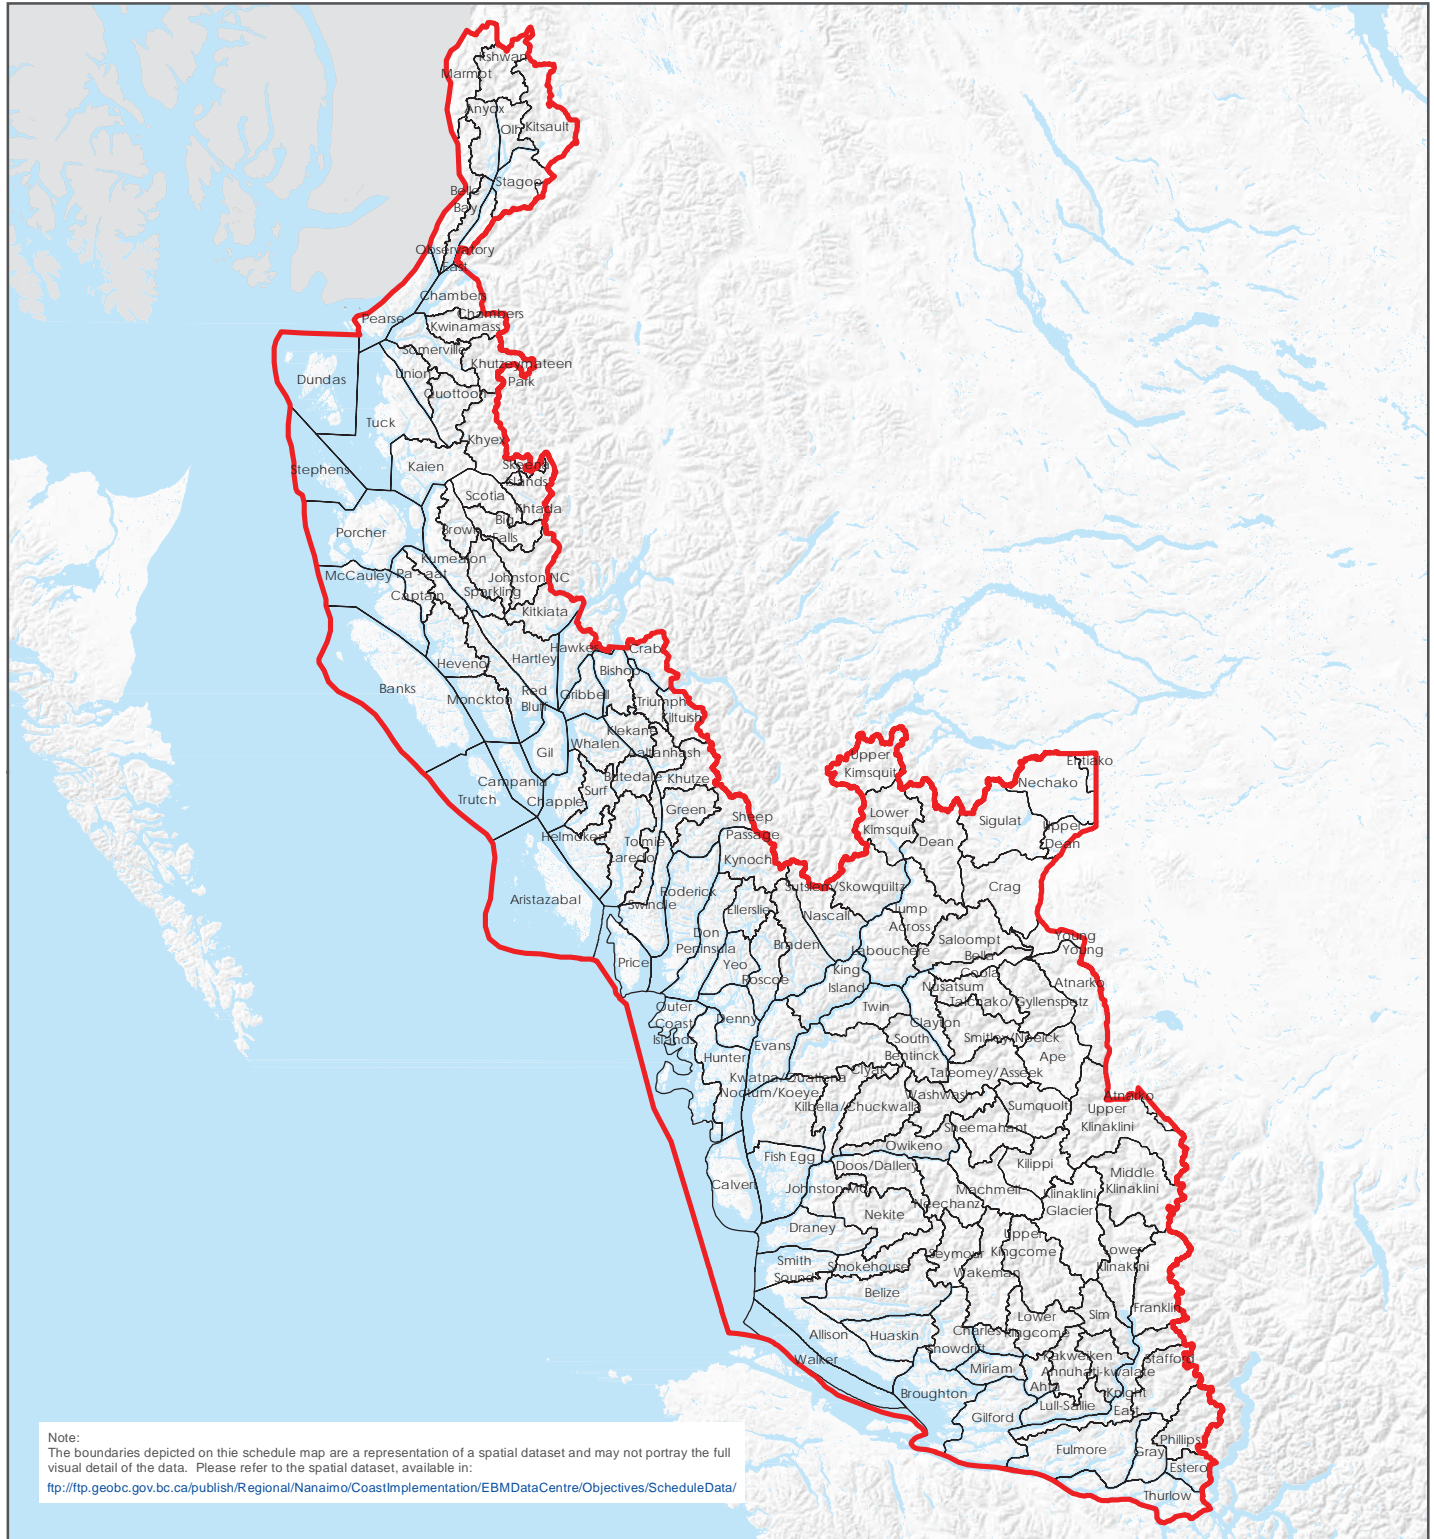

Great Bear Rainforest Order

Schedule A - Landscape Units Covered by this Order

Note:
The boundaries depicted on this schedule map are a representation of a spatial dataset and may not portray the full visual detail of the data. Please refer to the spatial dataset, available in:
<ftp://ftp.geobc.gov.bc.ca/publish/Regional/Nanaimo/CoastImplementation/EBMDataCentre/Objectives/ScheduleData/>