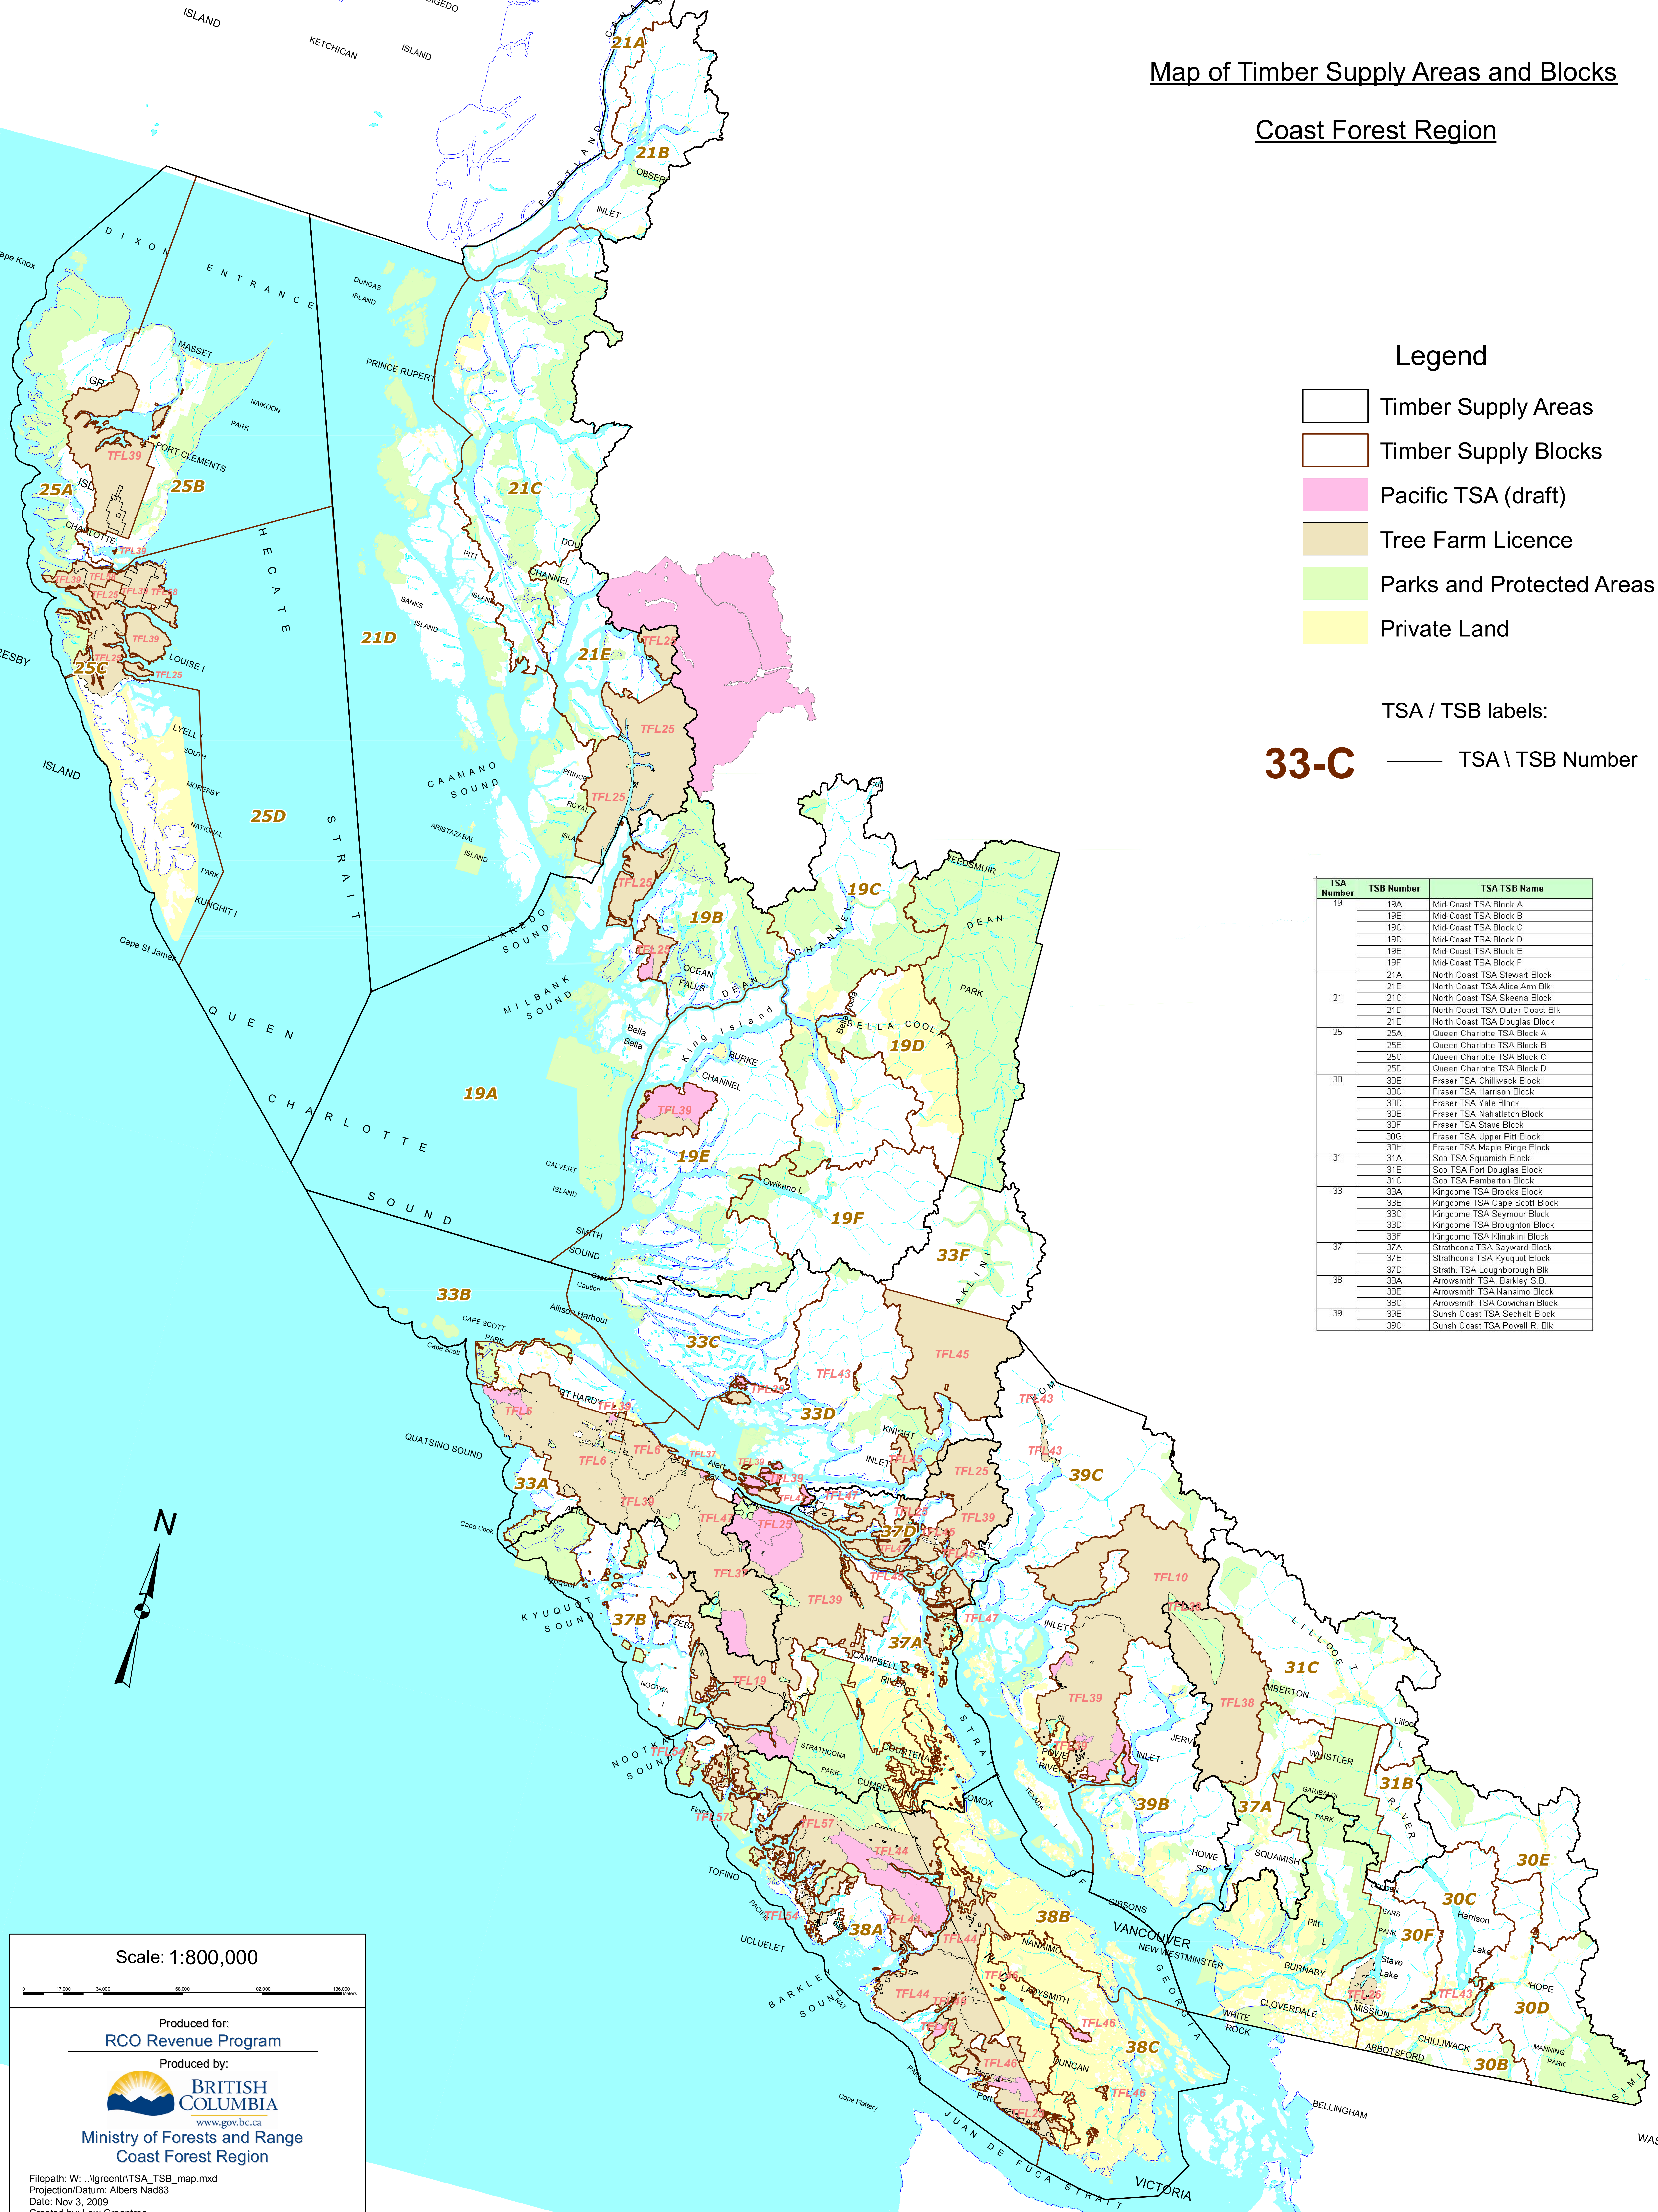

Map of Timber Supply Areas and Blocks

Coast Forest Region

Legend

-  Timber Supply Areas
-  Timber Supply Blocks
-  Pacific TSA (draft)
-  Tree Farm Licence
-  Parks and Protected Areas
-  Private Land

TSA / TSB labels:

33-C ——— TSA \ TSB Number

TSA Number	TSB Number	TSA-TSB Name	
19	19A	Mid-Coast TSA Block A	
	19B	Mid-Coast TSA Block B	
	19C	Mid-Coast TSA Block C	
	19D	Mid-Coast TSA Block D	
	19E	Mid-Coast TSA Block E	
	19F	Mid-Coast TSA Block F	
21	21A	North Coast TSA Stewart Block	
	21B	North Coast TSA Alice Arm Blk	
	21C	North Coast TSA Skeena Block	
	21D	North Coast TSA Outer Coast Blk	
	21E	North Coast TSA Douglas Block	
	25	25A	Queen Charlotte TSA Block A
	25B	Queen Charlotte TSA Block B	
	25C	Queen Charlotte TSA Block C	
	25D	Queen Charlotte TSA Block D	
30	30B	Fraser TSA Chilliwack Block	
	30C	Fraser TSA Harrison Block	
	30D	Fraser TSA Yale Block	
	30E	Fraser TSA Nahatlatch Block	
	30F	Fraser TSA Stave Block	
	30G	Fraser TSA Upper Pitt Block	
	30H	Fraser TSA Maple Ridge Block	
	31	31A	Soo TSA Squamish Block
		31B	Soo TSA Port Douglas Block
		31C	Soo TSA Pemberton Block
33		33A	Kingcome TSA Brooks Block
	33B	Kingcome TSA Cape Scott Block	
	33C	Kingcome TSA Seymour Block	
	33D	Kingcome TSA Broughton Block	
	33F	Kingcome TSA Kinakini Block	
37	37A	Strathcona TSA Sayward Block	
	37B	Strathcona TSA Kyuquot Block	
	37D	Strath TSA Loughborough Blk	
	38	38A	Arrowsmith TSA, Barkley S.B.
	38B	Arrowsmith TSA Nanaimo Block	
	38C	Arrowsmith TSA Cowichan Block	
39	39B	Sunsh Coast TSA Sechelt Block	
	39C	Sunsh Coast TSA Powell R. Blk	

Scale: 1:800,000

Produced for:
RCO Revenue Program

Produced by:

Ministry of Forests and Range
Coast Forest Region

Filepath: W:\lgreentr\TSA_TSB_map.mxd
Projection/Datum: Albers Nad83
Date: Nov 3, 2009
Created by: Lew Greentree