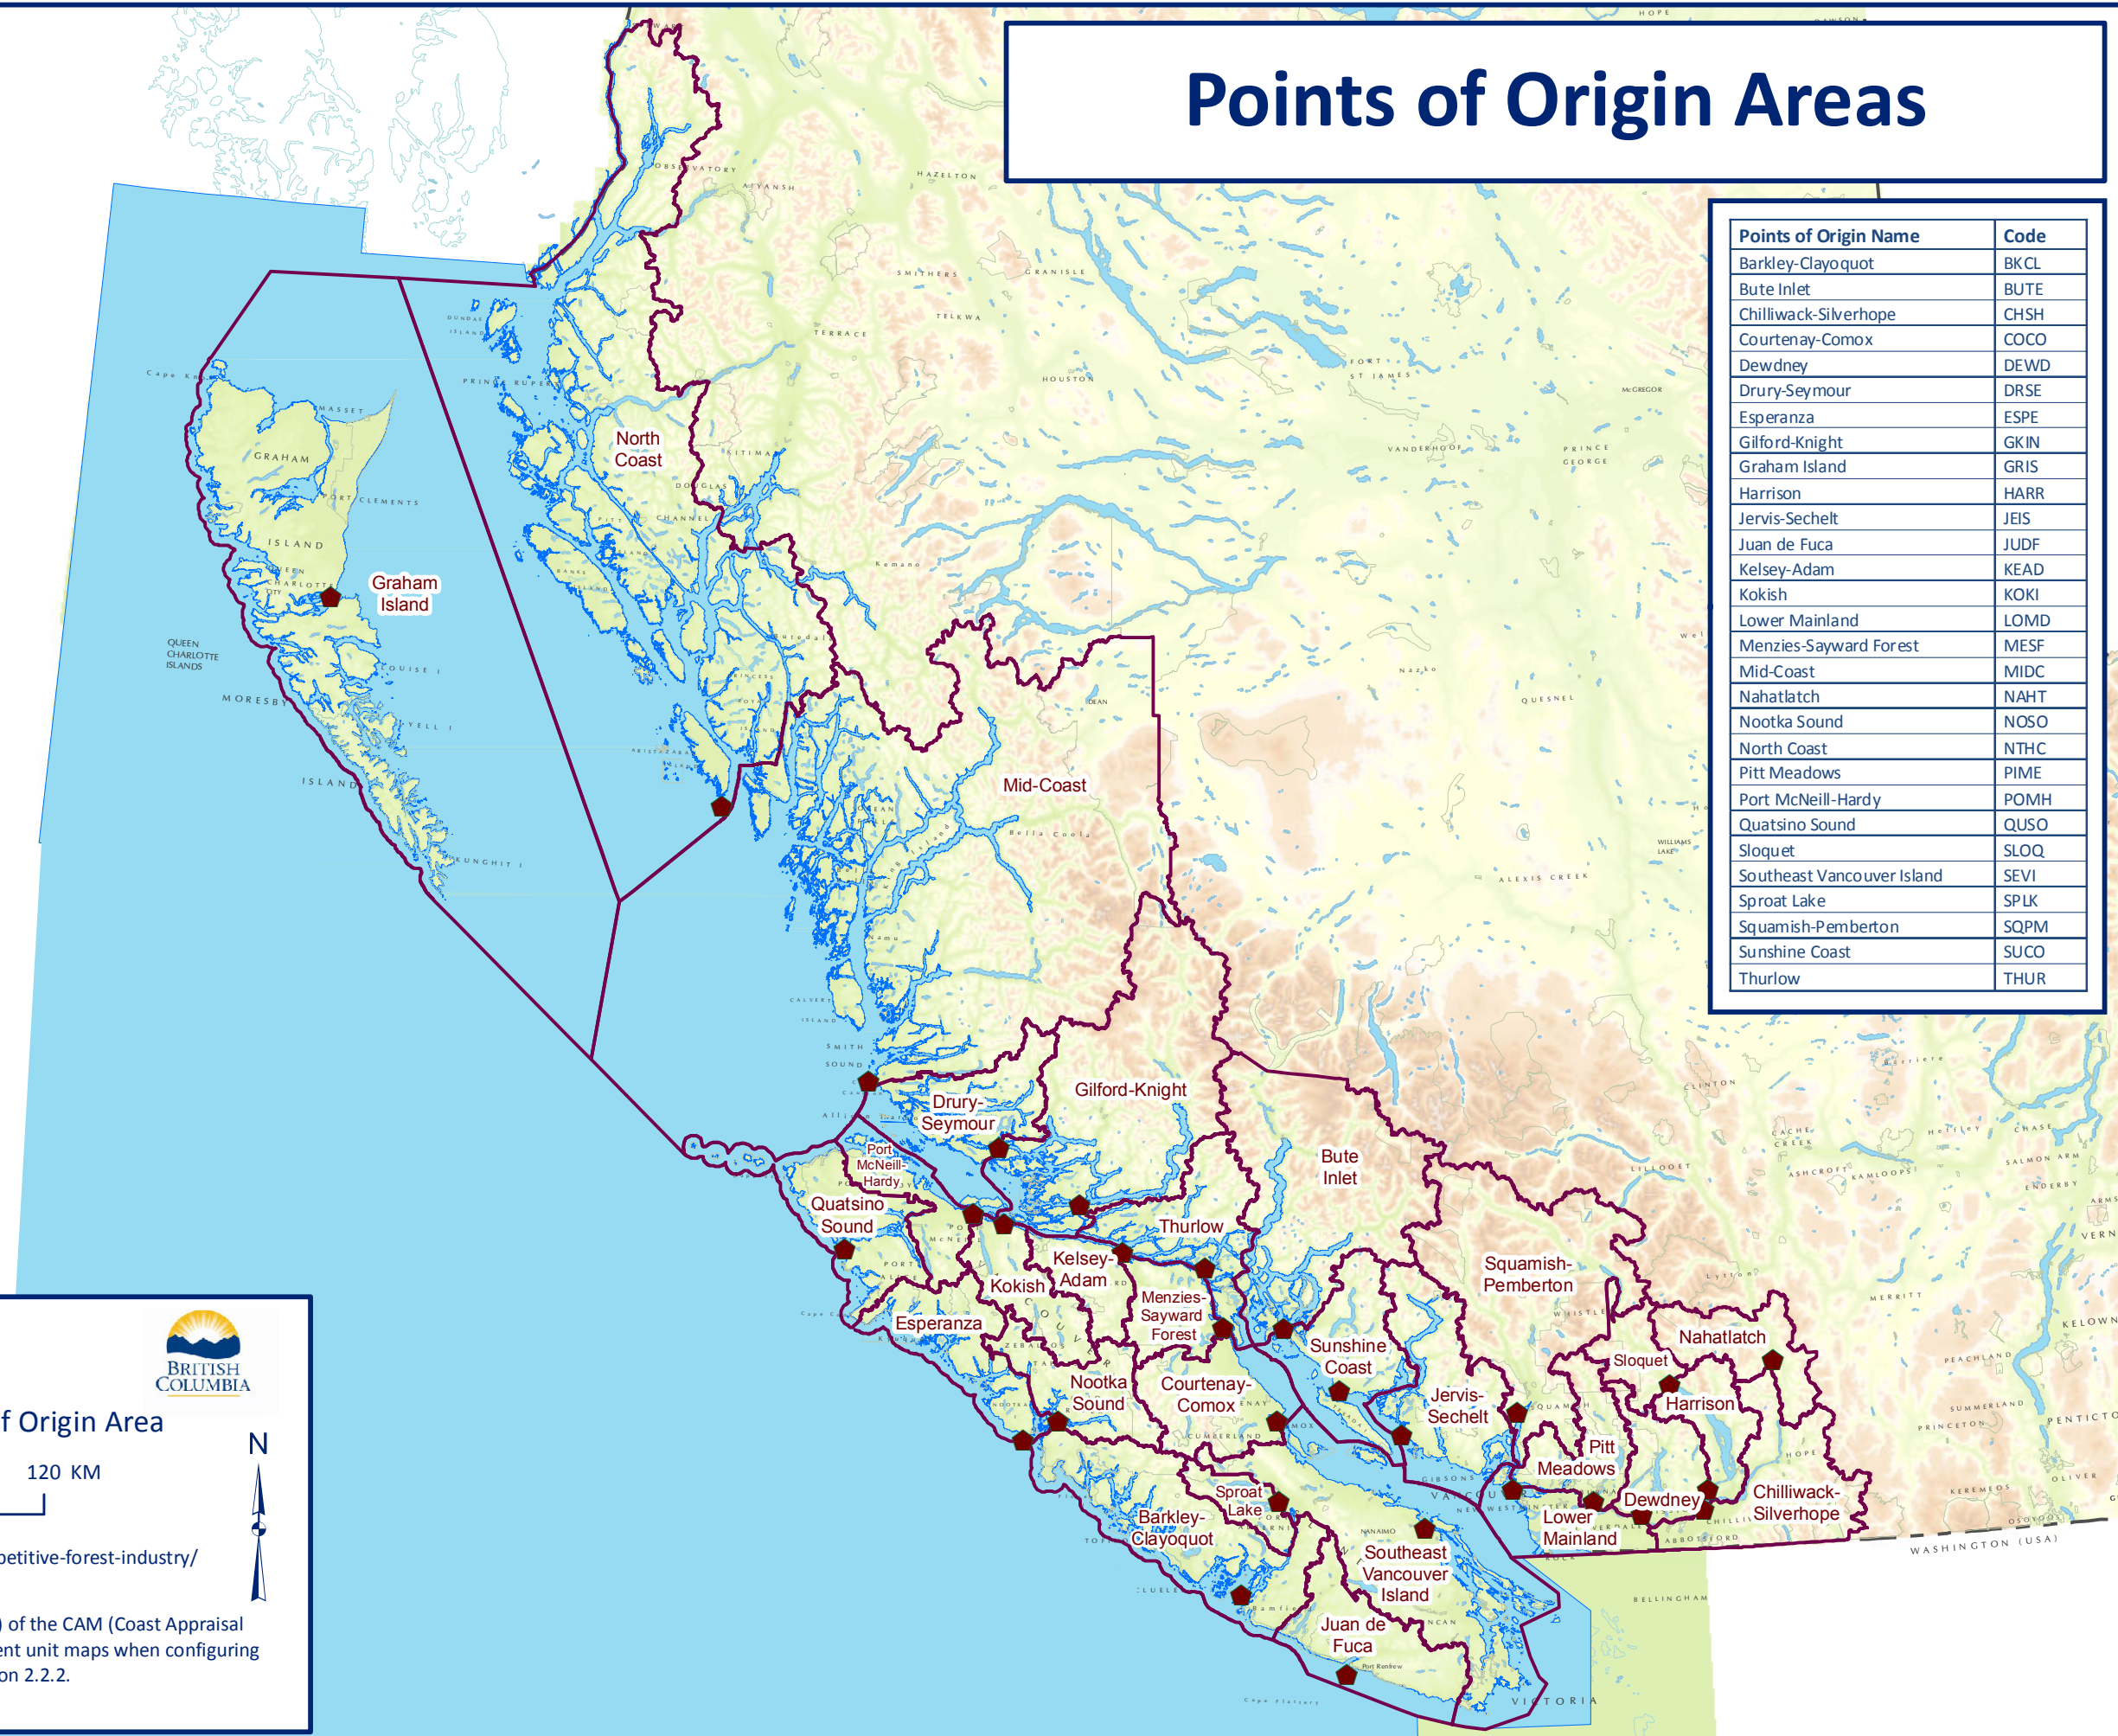

Points of Origin Areas

Points of Origin Name	Code
Barkley-Clayoquot	BKCL
Bute Inlet	BUTE
Chilliwack-Silverhope	CHSH
Courtenay-Comox	COCO
Dewdney	DEWD
Drury-Seymour	DRSE
Esperanza	ESPE
Gilford-Knight	GKIN
Graham Island	GRIS
Harrison	HARR
Jervis-Sechelt	JEIS
Juan de Fuca	JUDF
Kelsey-Adam	KEAD
Kokish	KOKI
Lower Mainland	LOMD
Menzies-Sayward Forest	MESF
Mid-Coast	MIDC
Nahatlatch	NAHT
Nootka Sound	NOSO
North Coast	NTHC
Pitt Meadows	PIME
Port McNeill-Hardy	POMH
Quatsino Sound	QUSO
Sloquet	SLOQ
Southeast Vancouver Island	SEVI
Sproat Lake	SPLK
Squamish-Pemberton	SQPM
Sunshine Coast	SUCO
Thurlow	THUR

Legend

Points of Origin

Points of Origin Area

Produced by AS, GeoBC, FLNRO.
Effective: October 1, 2017.

File Name: <http://www2.gov.bc.ca/gov/content/industry/forestry/competitive-forest-industry/timber-pricing/coast-timber-pricing/Points of Origin 20170914.pdf>

Note: This is the map approved by the Director under Section 4.2.5.3(1) of the CAM (Coast Appraisal Manual). It is to be used with other available and applicable management unit maps when configuring a cutting authority in order to meet the requirements of the CAM Section 2.2.2.