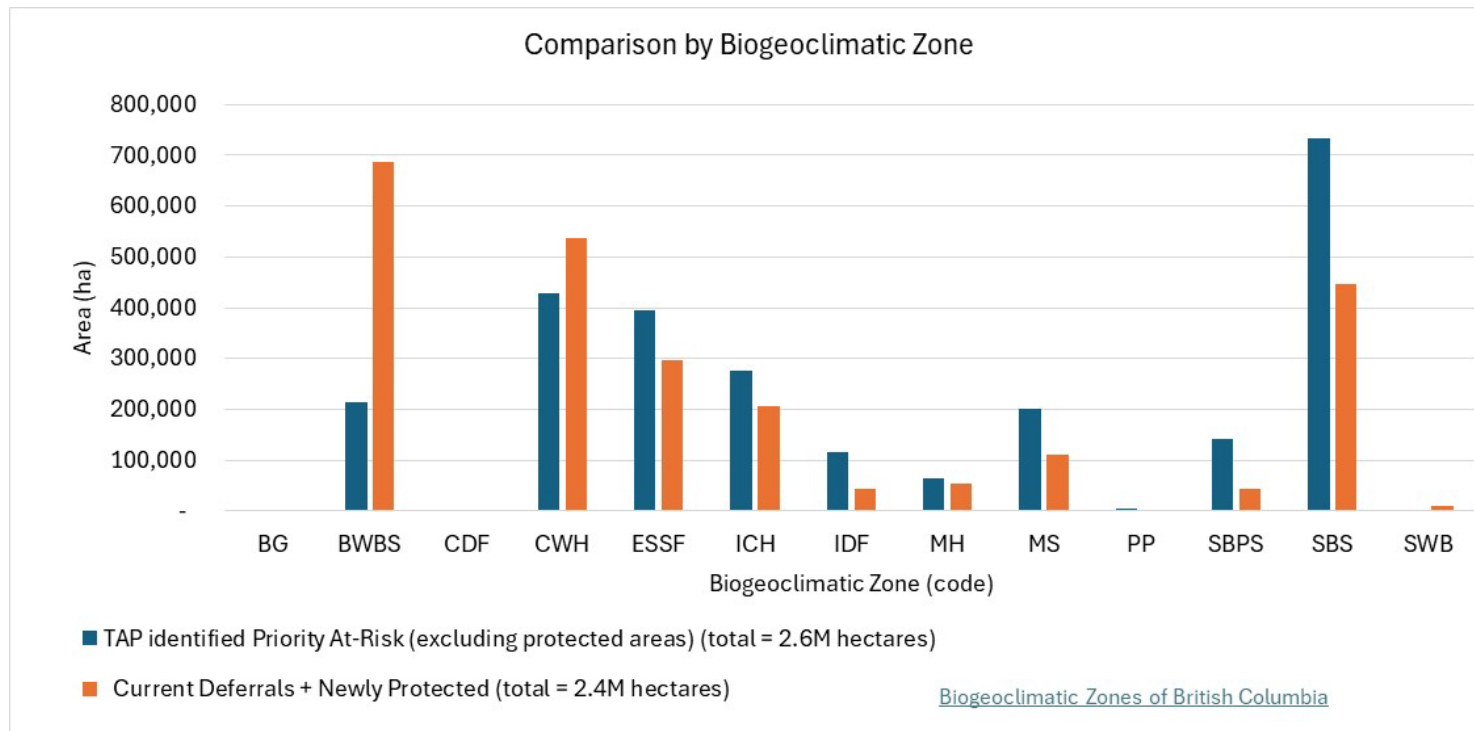

Ecological Comparison and Status of First Nations Engagement on Deferrals
As of March 8, 2024

Ecological Comparison and Status of First Nations Engagement on Deferrals
As of March 8, 2024

Ecological Comparison and Status of First Nations Engagement on Deferrals
As of March 8, 2024

Ecological Comparison and Status of First Nations Engagement on Deferrals
As of March 8, 2024

Acronym	Meaning
BG	Bunchgrass
BWBS	Boreal White and Black Spruce
CDF	Coastal Douglas-fir
CWH	Coastal Western Hemlock
ESSF	Englemann Spruce-Subalpine Fir
ICH	Interior Cedar-Hemlock
IDF	Interior Douglas-fir
MH	Mountain Hemlock
MS	Montane Spruce
PP	Ponderosa Pine
SBPS	Sub-Boreal Pine-Spruce
SBS	Sub-Boreal Spruce
SWB	Spruce-Willow-Birch