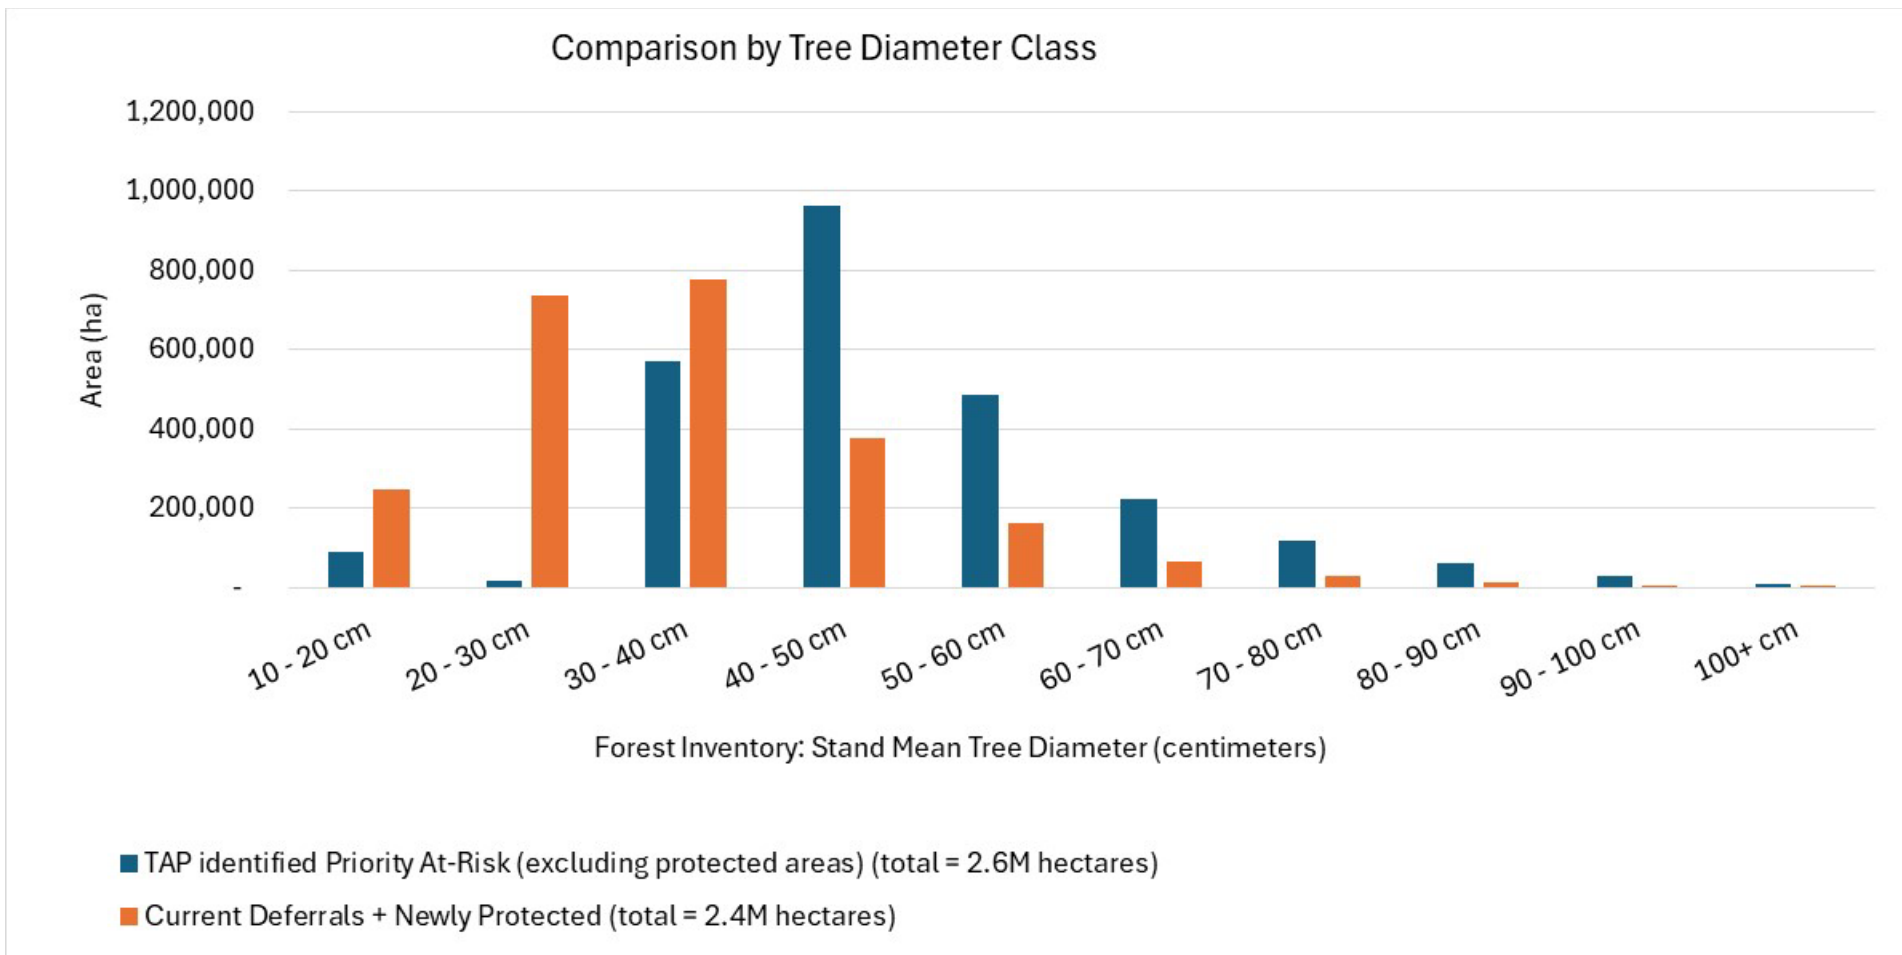

Ecological Comparison and Status of First Nations Engagement on Deferrals
As of March 8, 2024