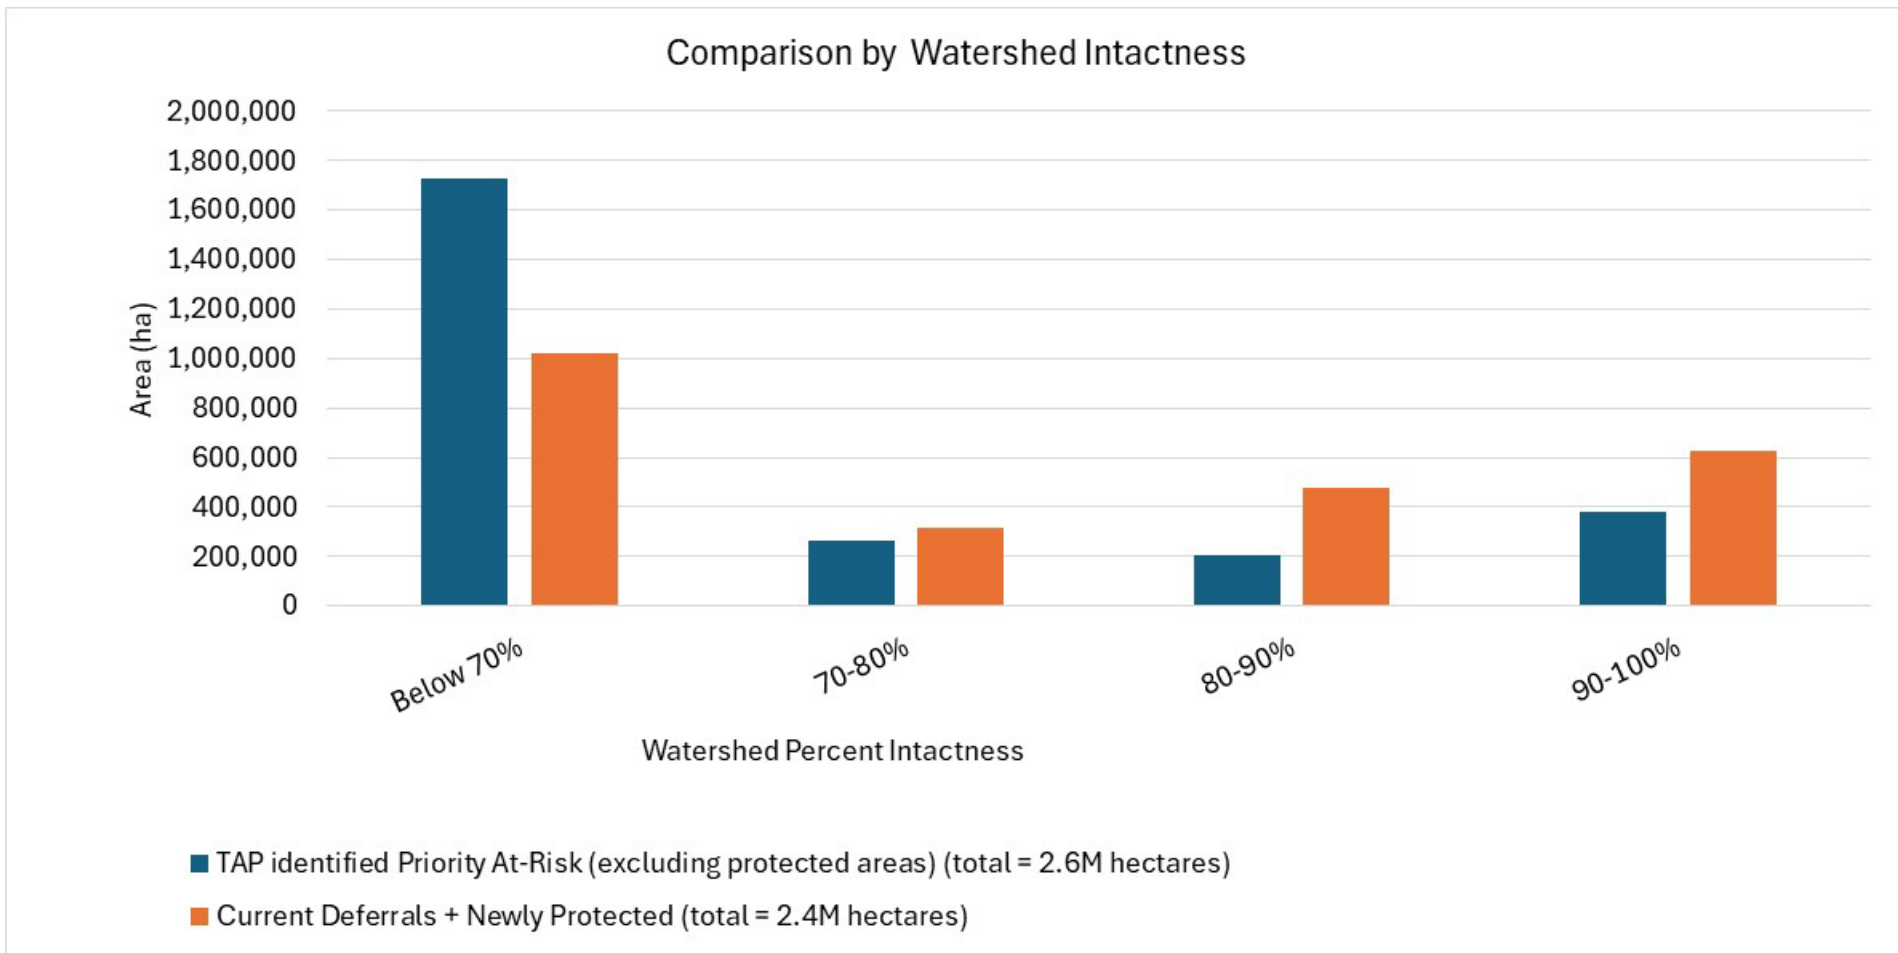

Ecological Comparison and Status of First Nations Engagement on Deferrals
As of March 8, 2024

Acronym	Meaning
BG	Bunchgrass
BWBS	Boreal White and Black Spruce
CDF	Coastal Douglas-fir
CWH	Coastal Western Hemlock
ESSF	Englemann Spruce-Subalpine Fir
ICH	Interior Cedar-Hemlock
IDF	Interior Douglas-fir
MH	Mountain Hemlock
MS	Montane Spruce
PP	Ponderosa Pine
SBPS	Sub-Boreal Pine-Spruce
SBS	Sub-Boreal Spruce
SWB	Spruce-Willow-Birch