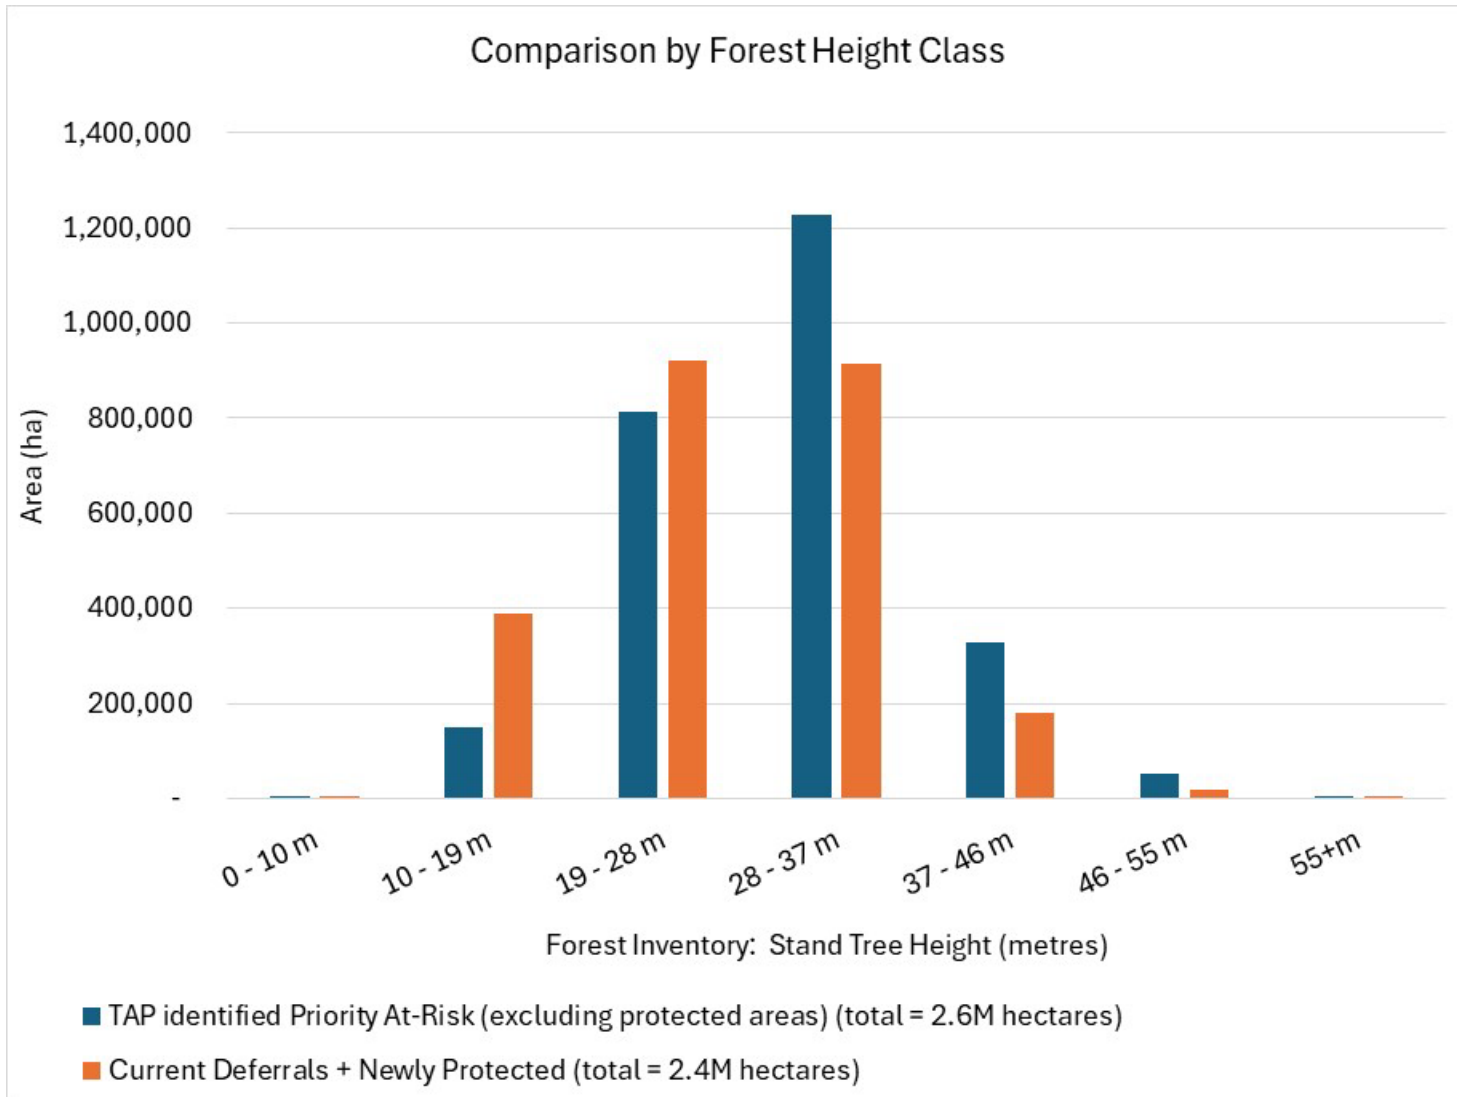

Ecological Comparison and Status of First Nations Engagement on Deferrals
As of March 8, 2024

Ecological Comparison and Status of First Nations Engagement on Deferrals
As of March 8, 2024

Ecological Comparison and Status of First Nations Engagement on Deferrals
As of March 8, 2024

Ecological Comparison and Status of First Nations Engagement on Deferrals
As of March 8, 2024

Acronym	Meaning
BG	Bunchgrass
BWBS	Boreal White and Black Spruce
CDF	Coastal Douglas-fir
CWH	Coastal Western Hemlock
ESSF	Englemann Spruce-Subalpine Fir
ICH	Interior Cedar-Hemlock
IDF	Interior Douglas-fir
MH	Mountain Hemlock
MS	Montane Spruce
PP	Ponderosa Pine
SBPS	Sub-Boreal Pine-Spruce
SBS	Sub-Boreal Spruce
SWB	Spruce-Willow-Birch