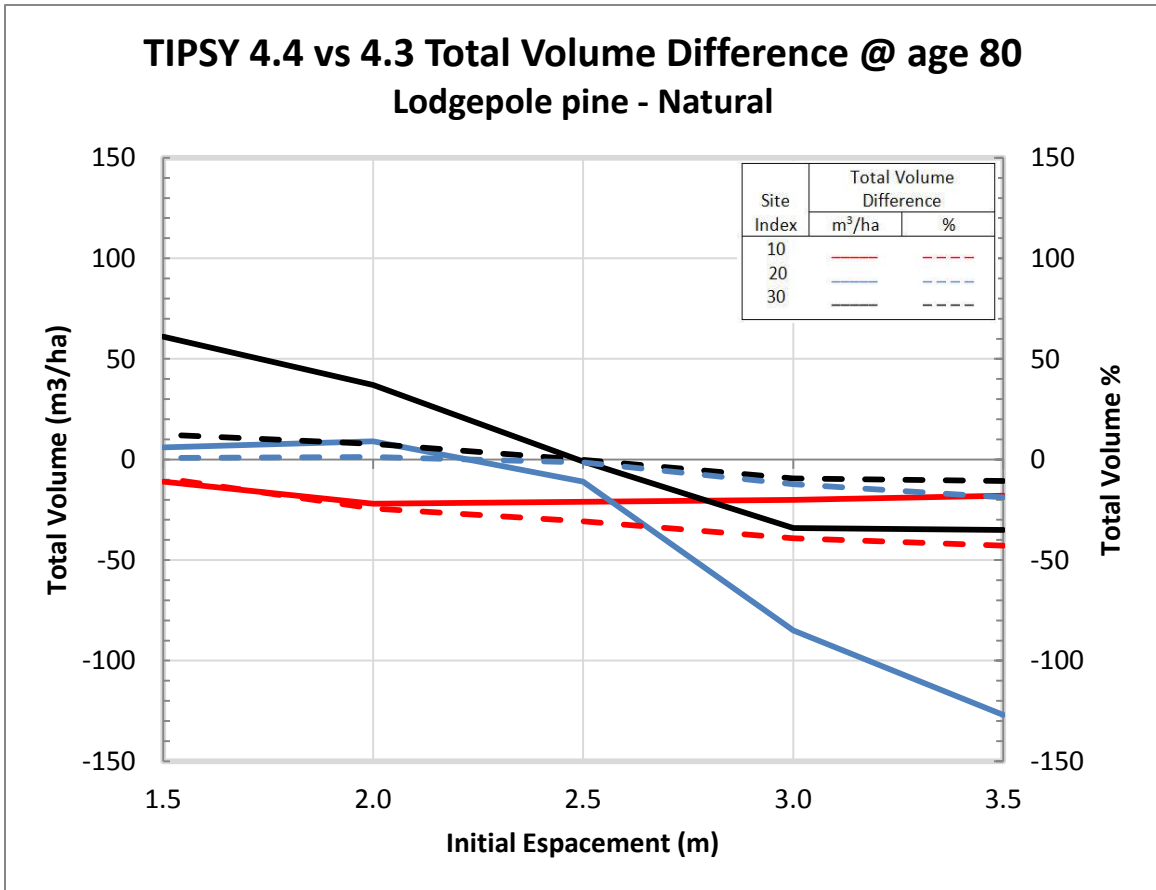

Yield Comparisons: TIPSYS 4.4 and TASS III 4.0 vs. TIPSYS 4.3

B.C. Ministry of Forests, Lands, Natural Resource Operations and Rural Development
September 2017

Yields produced by TIPSYS 4.4 and TASS III 4.0 reflect newly implemented TASS growth models for lodgepole pine and white spruce. The following graphs depict yield differences by initial espacement computed as TIPSYS 4.4 minus 4.3 at age 80 for lodgepole pine and white spruce, natural and planted and for site indices 10, 20 and 30 respectively. These comparisons apply to TASS III 4.0 vs. TIPSYS 4.3, as well.

TIPSY 4.4 vs 4.3 Total Volume Difference @ age 80 Lodgepole pine - Planted

TIPSY 4.4 vs 4.3 Total Volume Difference @ age 80 White spruce - Natural

TIPSY 4.4 vs 4.3 Total Volume Difference @ age 80 White spruce - Planted