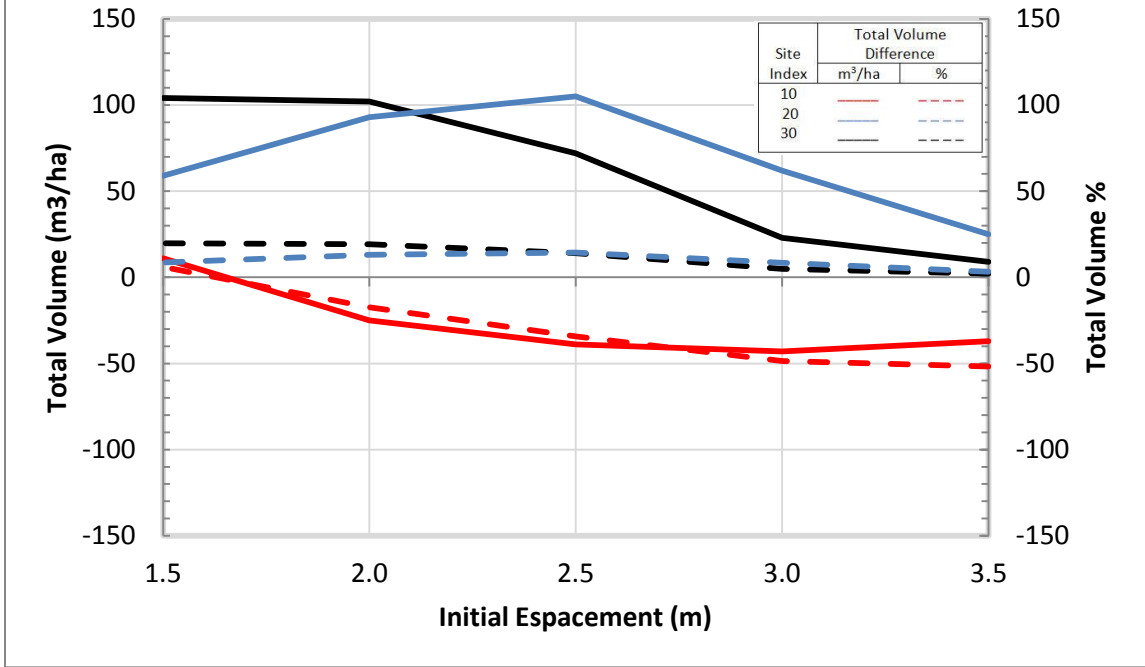

Yield Comparisons: TIPSYS 4.4 and TASS III 4.0 vs. TIPSYS 4.3

B.C. Ministry of Forests, Lands, Natural Resource Operations and Rural Development
September 2017

Yields produced by TIPSYS 4.4 and TASS III 4.0 reflect newly implemented TASS growth models for lodgepole pine and white spruce. The following graphs depict yield differences by initial espacement computed as TIPSYS 4.4 minus 4.3 at age 80 for lodgepole pine and white spruce, natural and planted and for site indices 10, 20 and 30 respectively. These comparisons apply to TASS III 4.0 vs. TIPSYS 4.3, as well.

TIPSY 4.4 vs 4.3 Total Volume Difference @ age 80 Lodgepole pine - Planted

TIPSY 4.4 vs 4.3 Total Volume Difference @ age 80 White spruce - Natural

TIPSY 4.4 vs 4.3 Total Volume Difference @ age 80 White spruce - Planted