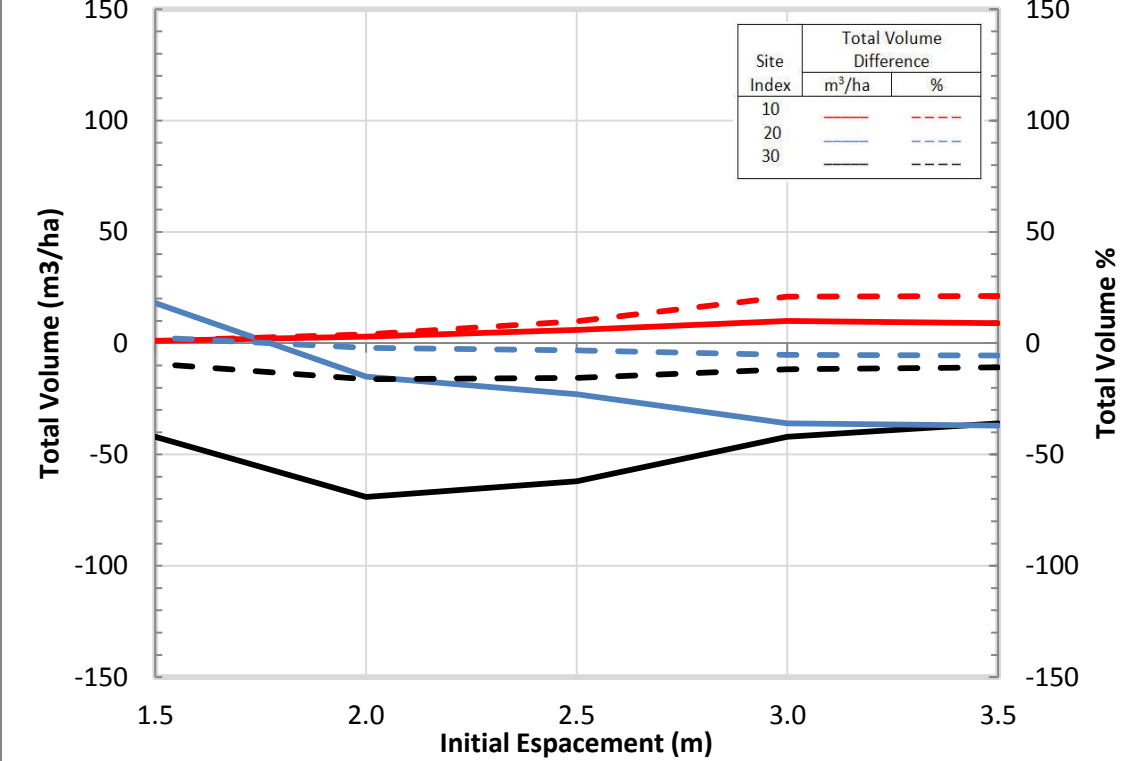

Yield Comparisons: TIPSYS 4.4 and TASS III 4.0 vs. TIPSYS 4.3

B.C. Ministry of Forests, Lands, Natural Resource Operations and Rural Development
September 2017

Yields produced by TIPSYS 4.4 and TASS III 4.0 reflect newly implemented TASS growth models for lodgepole pine and white spruce. The following graphs depict yield differences by initial espacement computed as TIPSYS 4.4 minus 4.3 at age 80 for lodgepole pine and white spruce, natural and planted and for site indices 10, 20 and 30 respectively. These comparisons apply to TASS III 4.0 vs. TIPSYS 4.3, as well.

TIPSY 4.4 vs 4.3 Total Volume Difference @ age 80 Lodgepole pine - Planted

TIPSY 4.4 vs 4.3 Total Volume Difference @ age 80 White spruce - Natural

TIPSY 4.4 vs 4.3 Total Volume Difference @ age 80 White spruce - Planted