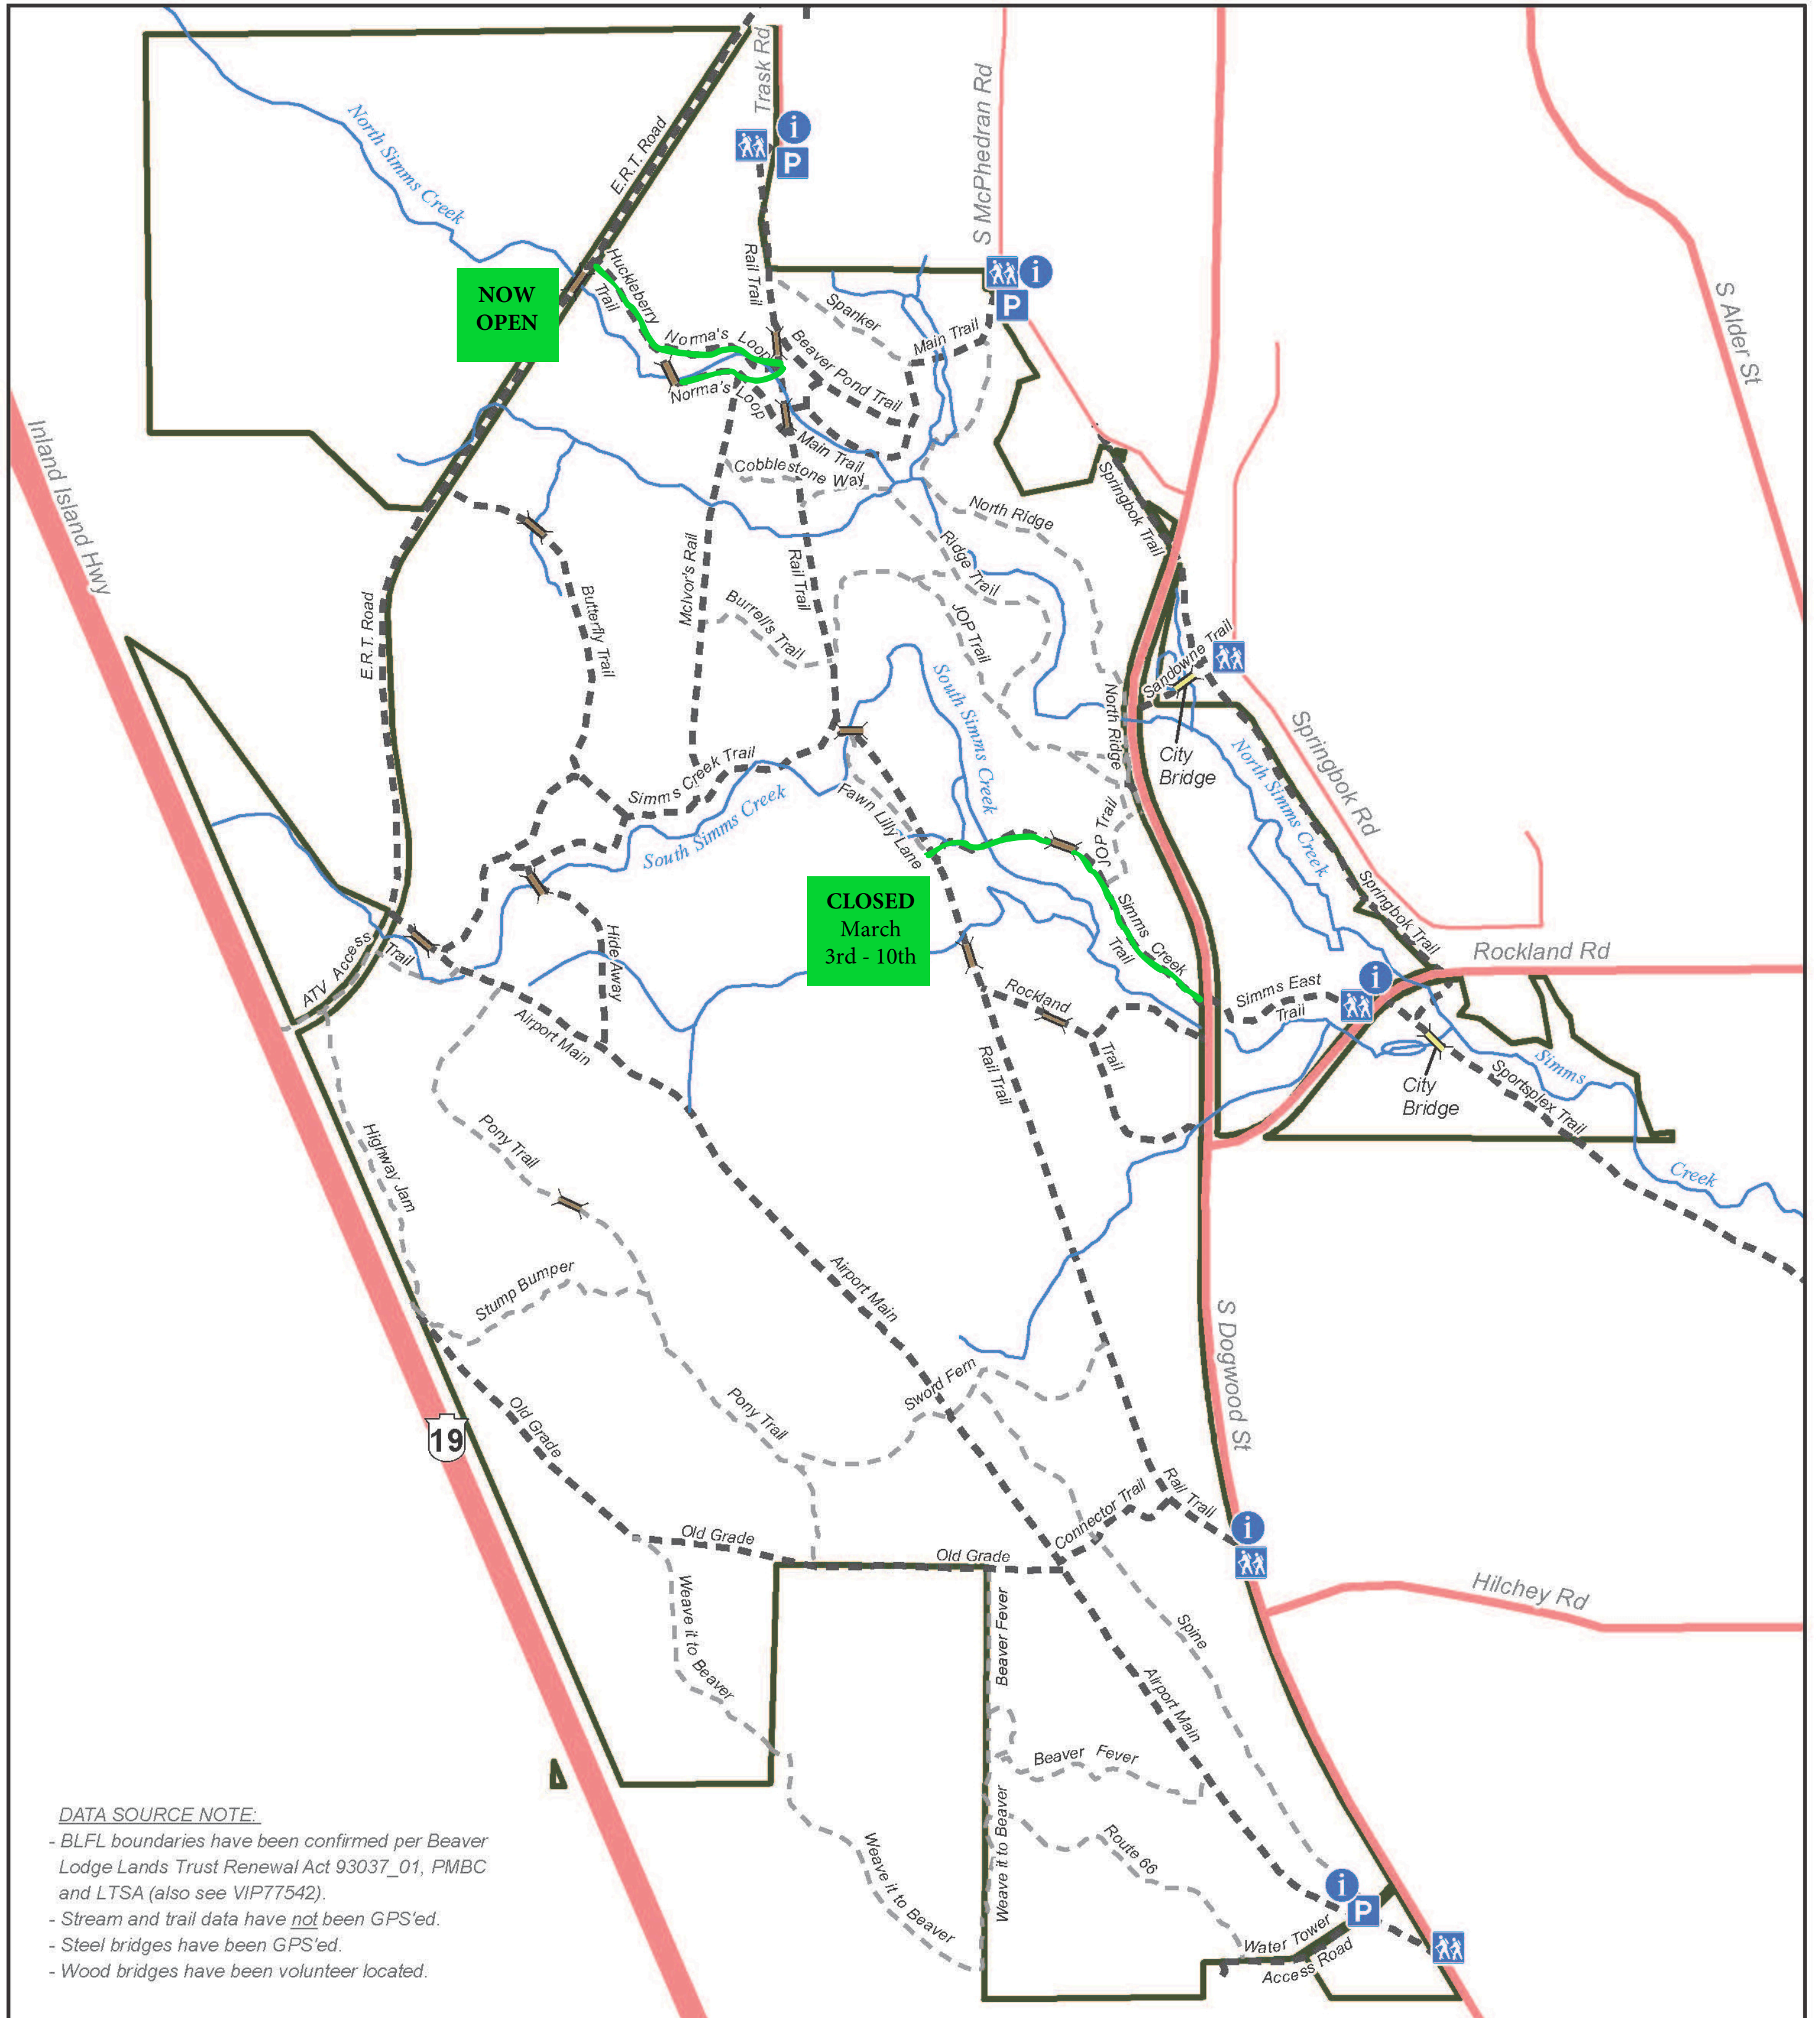

# Beaver Lodge Forest Lands Appendix 1

Ministry of Forests, Lands & Natural Resource Operations

- Beaver Lodge Forest Lands - Trust Lands Boundary
- Main Trail
- Secondary Trail
- BLFL Bridge
- Other Bridge

- Kiosk
- Parking
- Trail Access

- Highway
- Main Road
- Local Road

Closed Trails

1:17,000 0 125 250 500 m

**DATA SOURCE NOTE:**

- BLFL boundaries have been confirmed per Beaver Lodge Lands Trust Renewal Act 93037\_01, PMBC and LTSA (also see VIP77542).
- Stream and trail data have not been GPS'ed.
- Steel bridges have been GPS'ed.
- Wood bridges have been volunteer located.