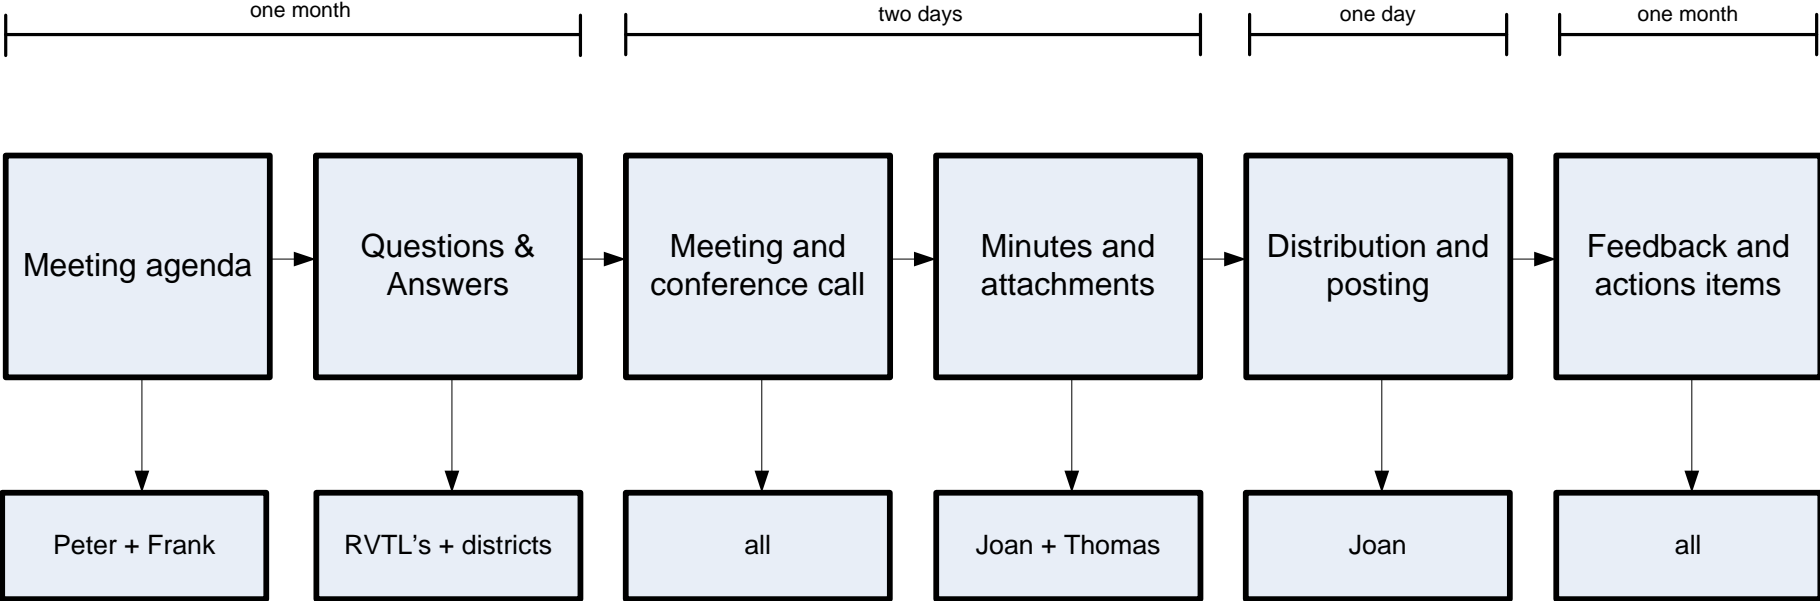

# RSM Monthly Conference Call – Process Map (Level 1)

Time Frame: one week

Version 1.1  
 Owner: Thomas Chen  
 03 January 2008

# RSM Monthly Conference Call – Process Map (Level 2)