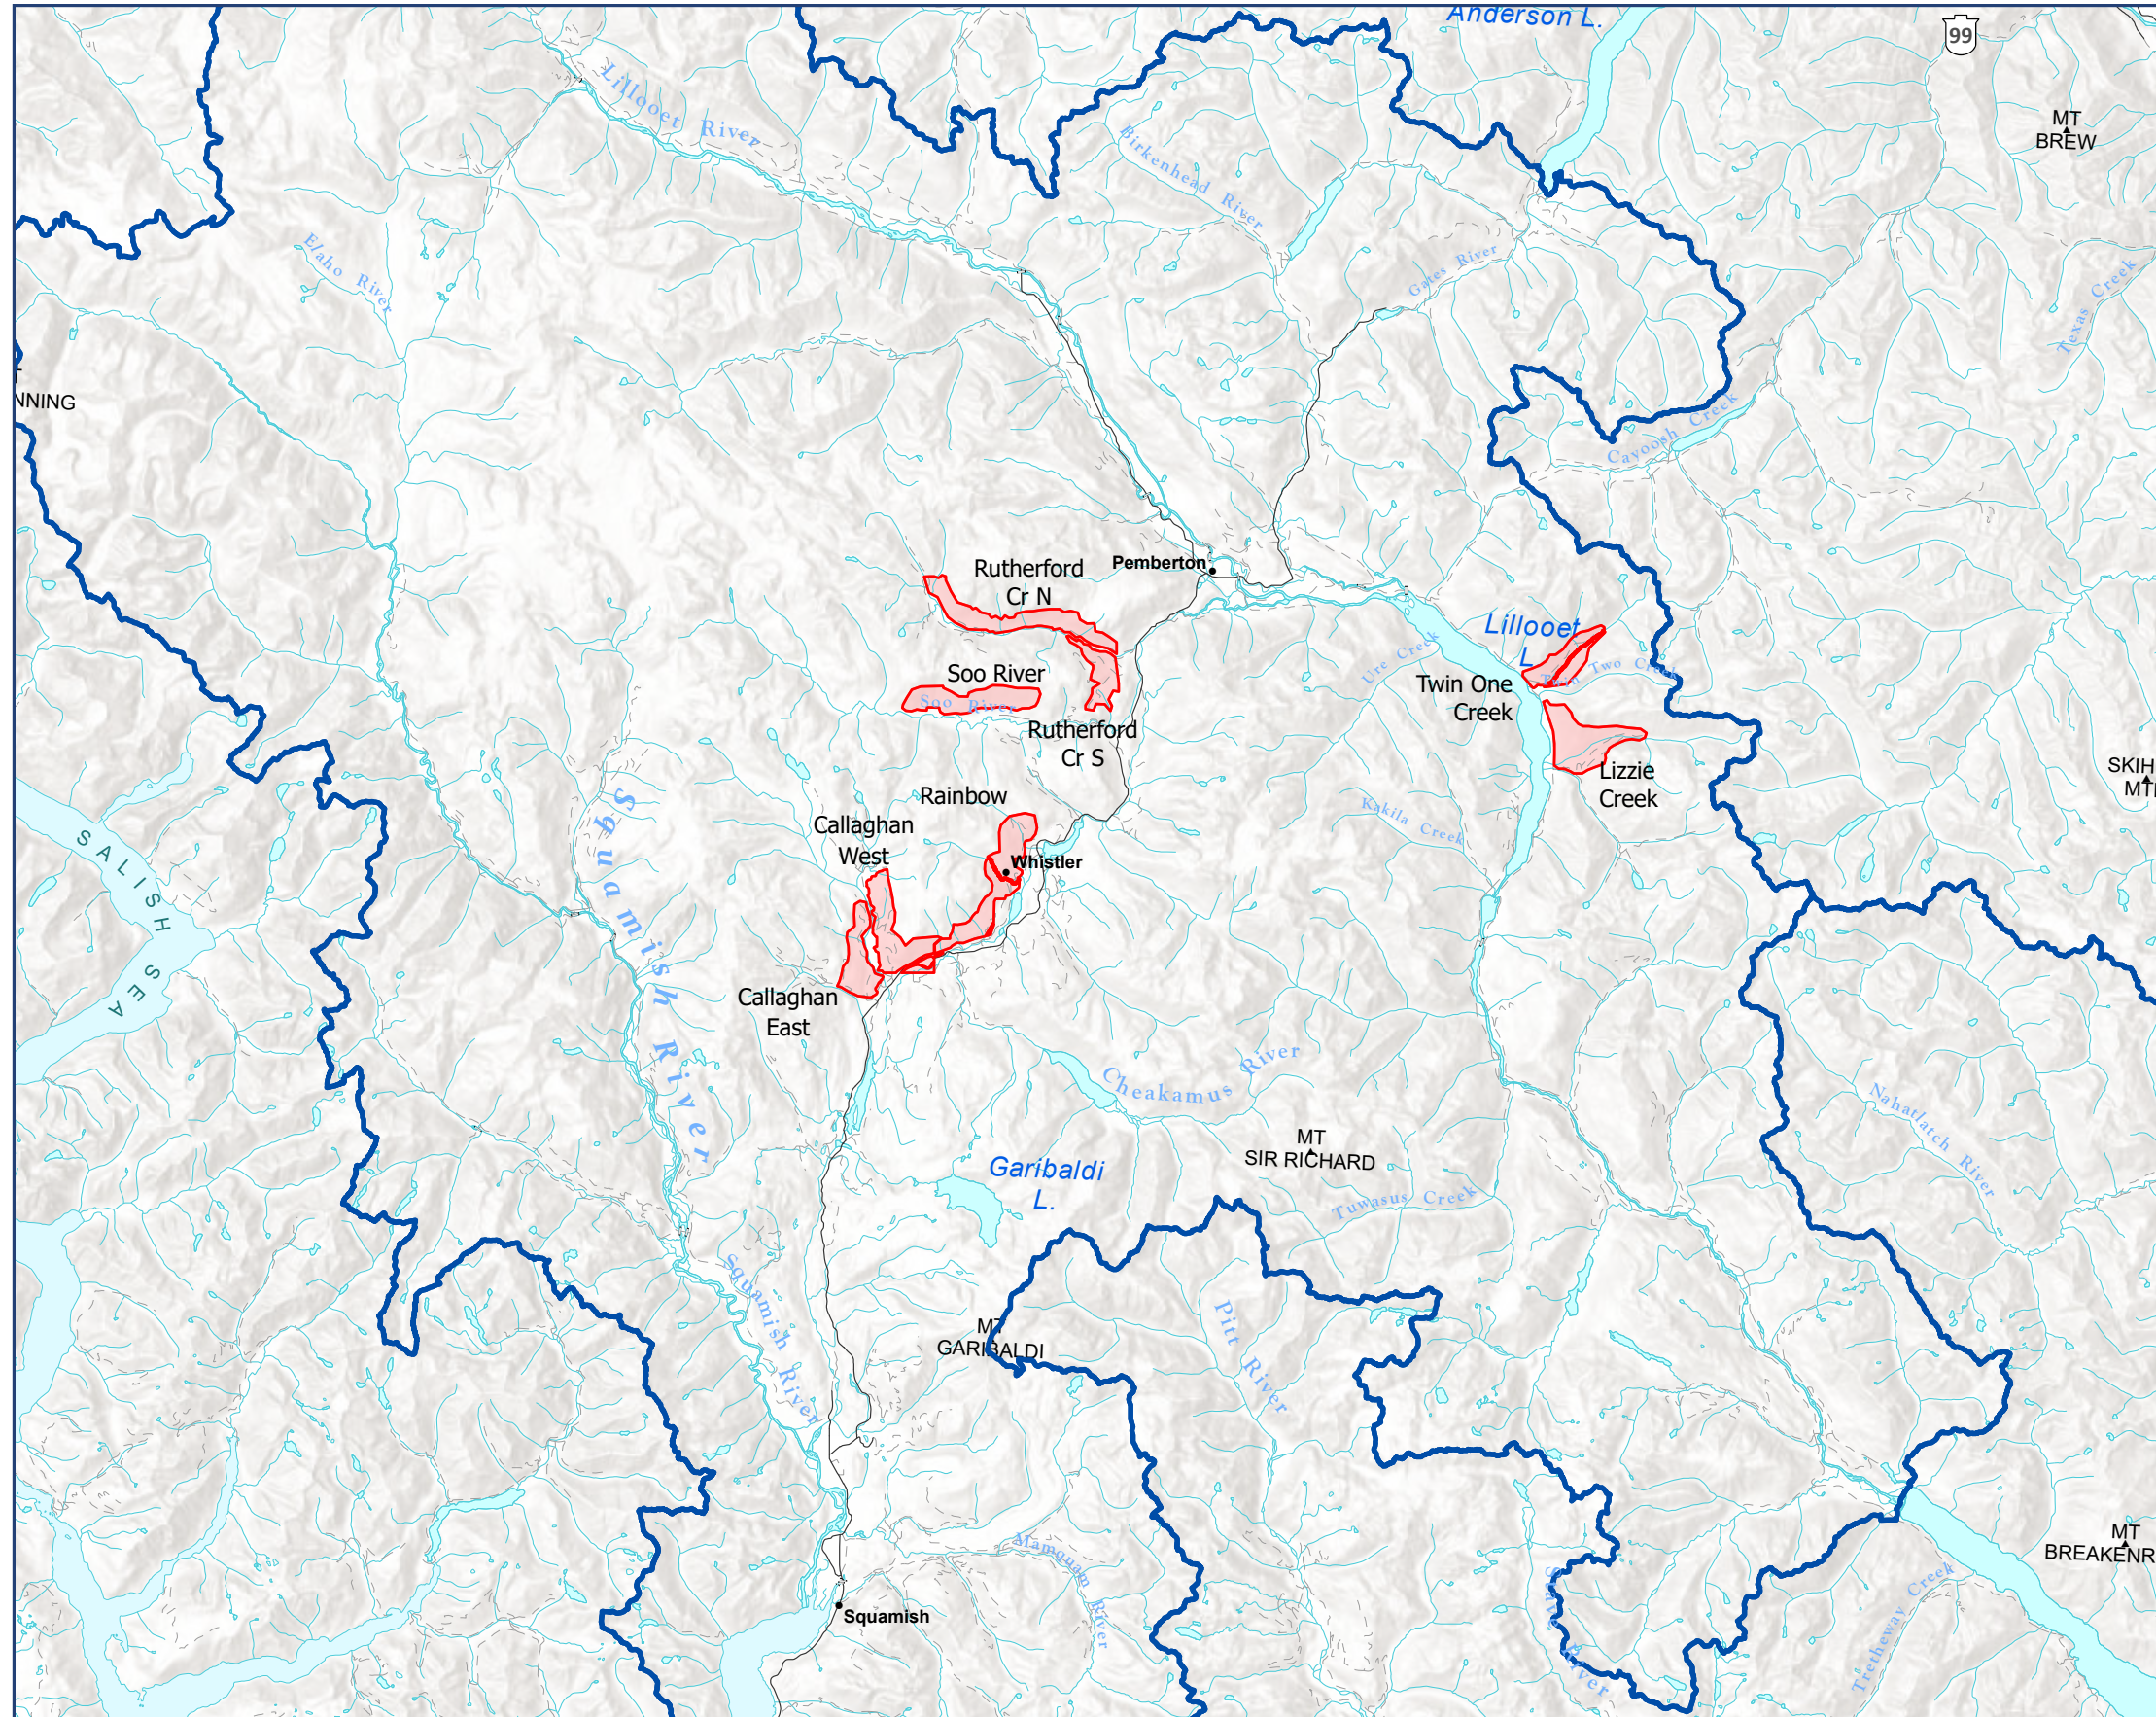

# Sea to Sky Natural Resource District

Western Spruce Budworm

Proposed 2026 Aerial Treatment Areas - Overview Map

## Legend

-  Forest District
-  Proposed Treatment Area

Scale: 1:500,000  
Map Date: March 2026

District Overview Map