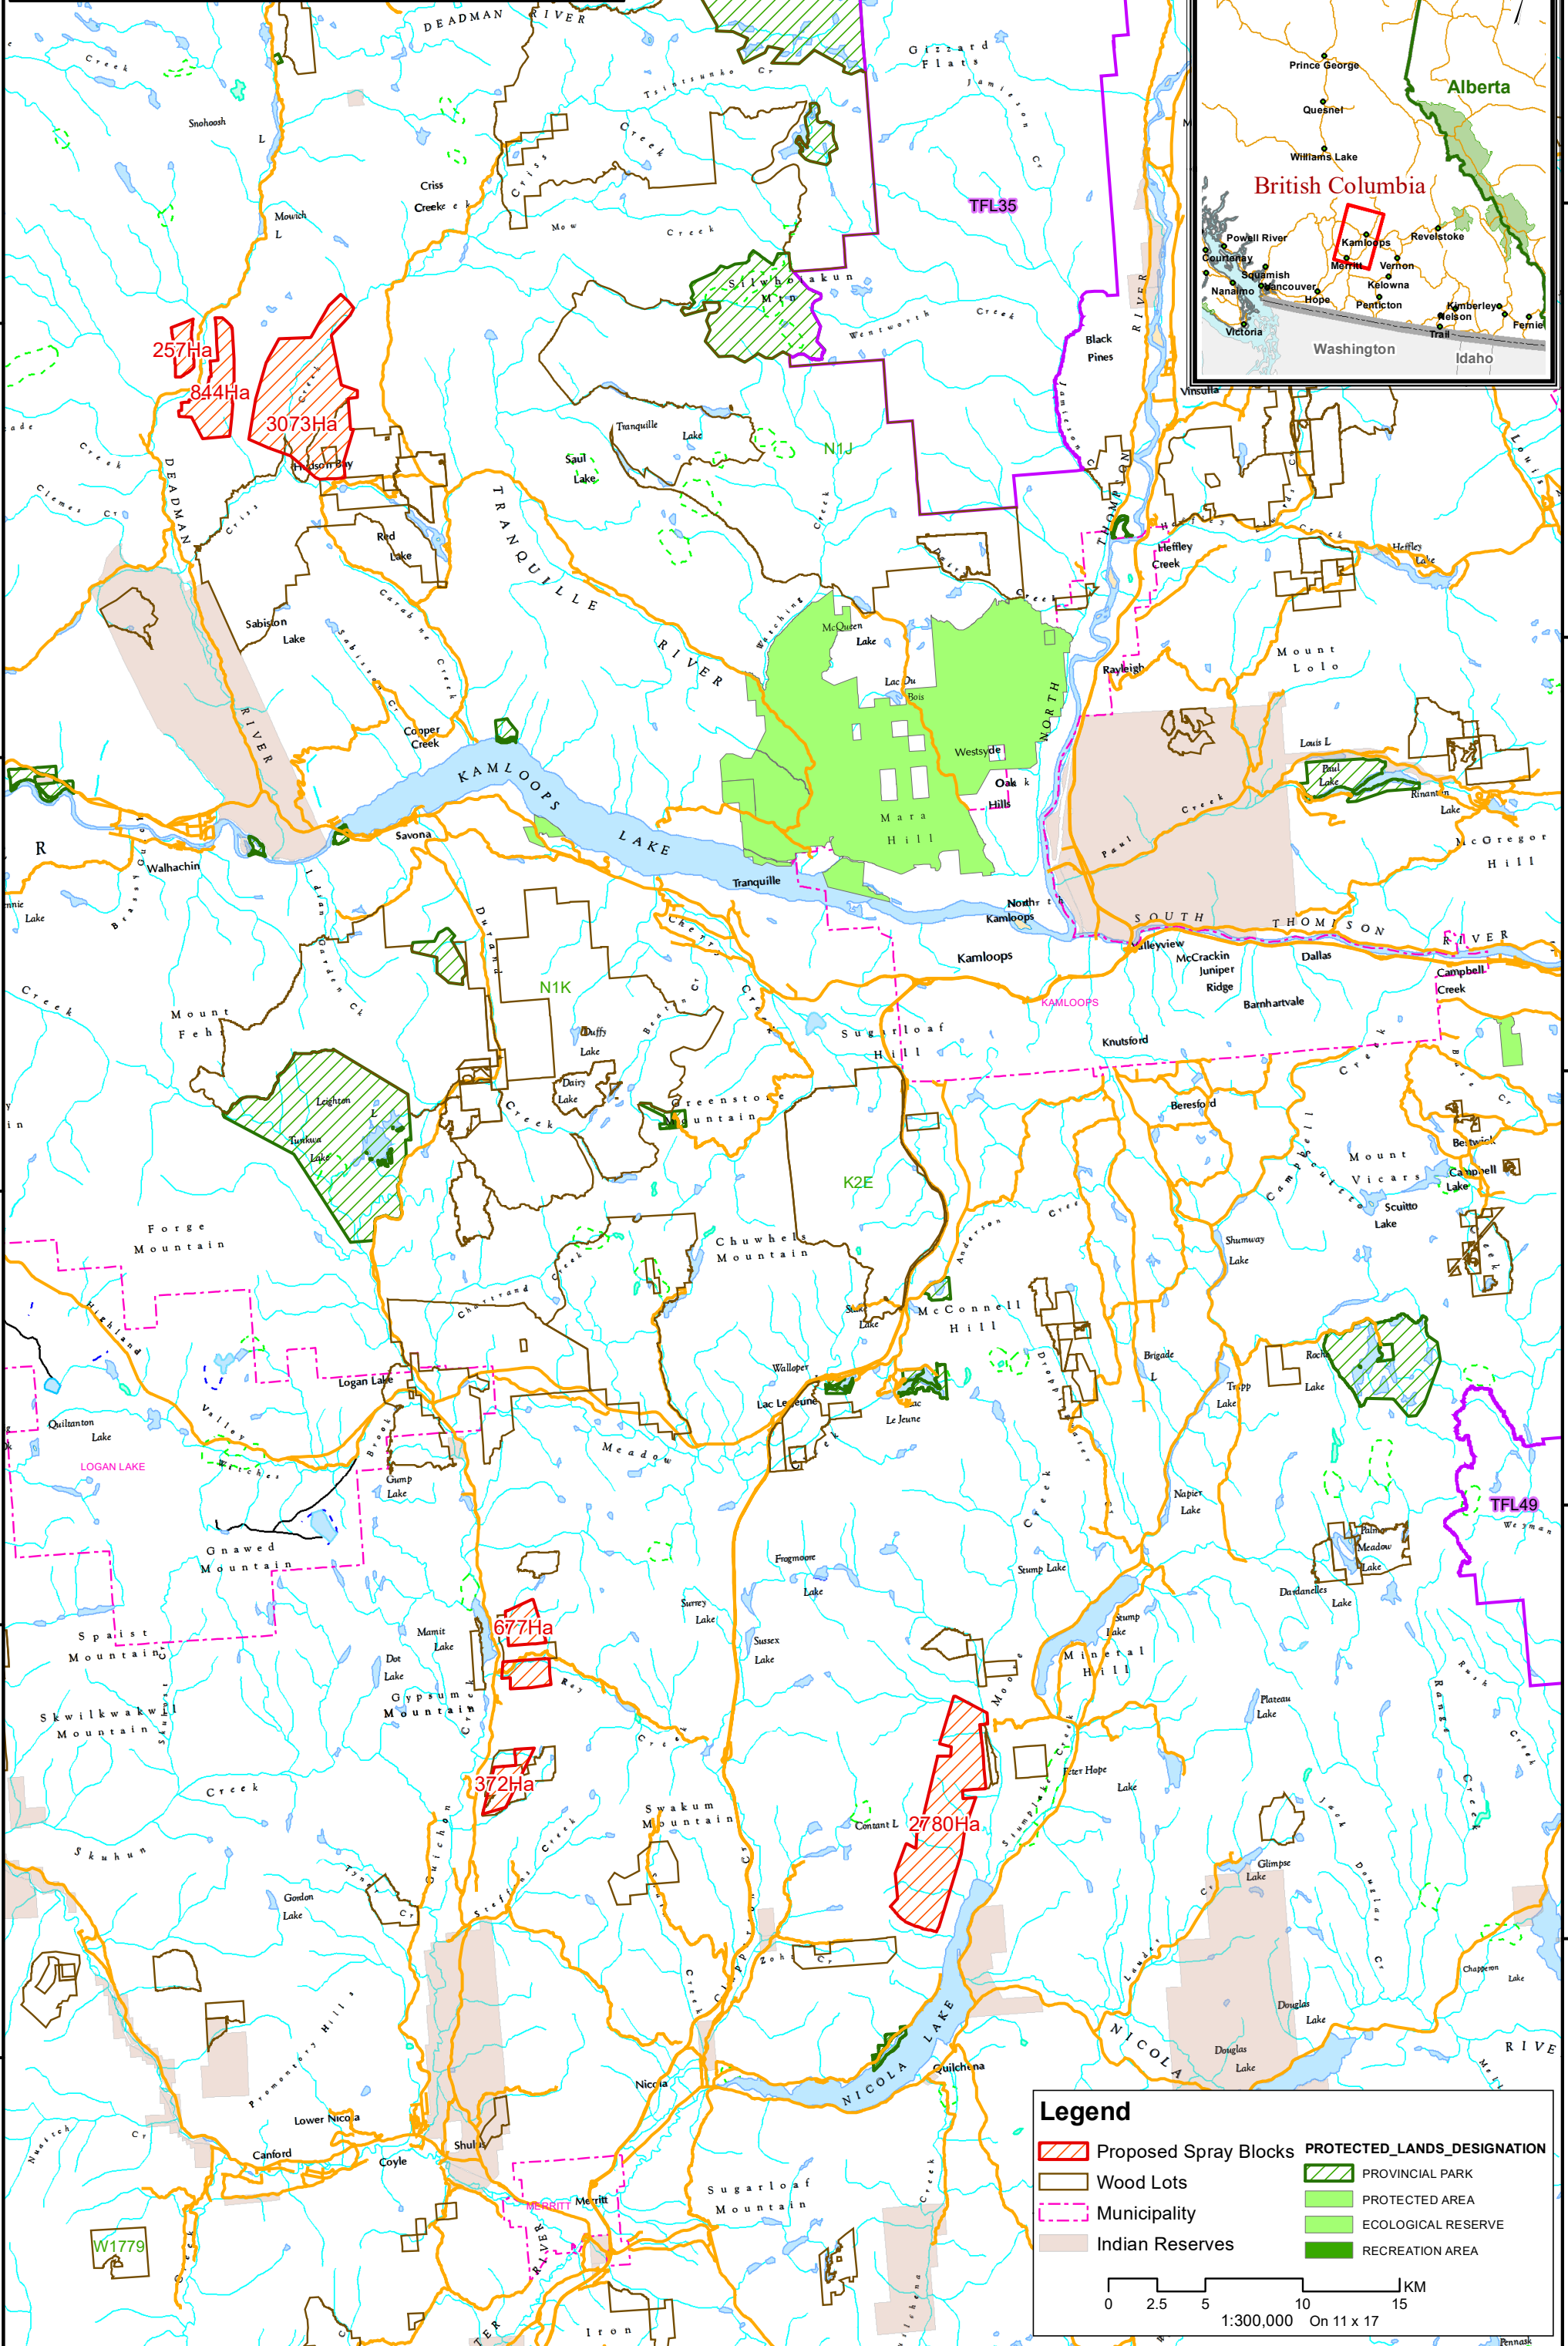

Proposed Spray Block Location Map

Legend

	Proposed Spray Blocks		PROTECTED LANDS DESIGNATION
	Wood Lots		PROVINCIAL PARK
	Municipality		PROTECTED AREA
	Indian Reserves		ECOLOGICAL RESERVE
			RECREATION AREA

0 2.5 5 10 15 KM
1:300,000 On 11 x 17