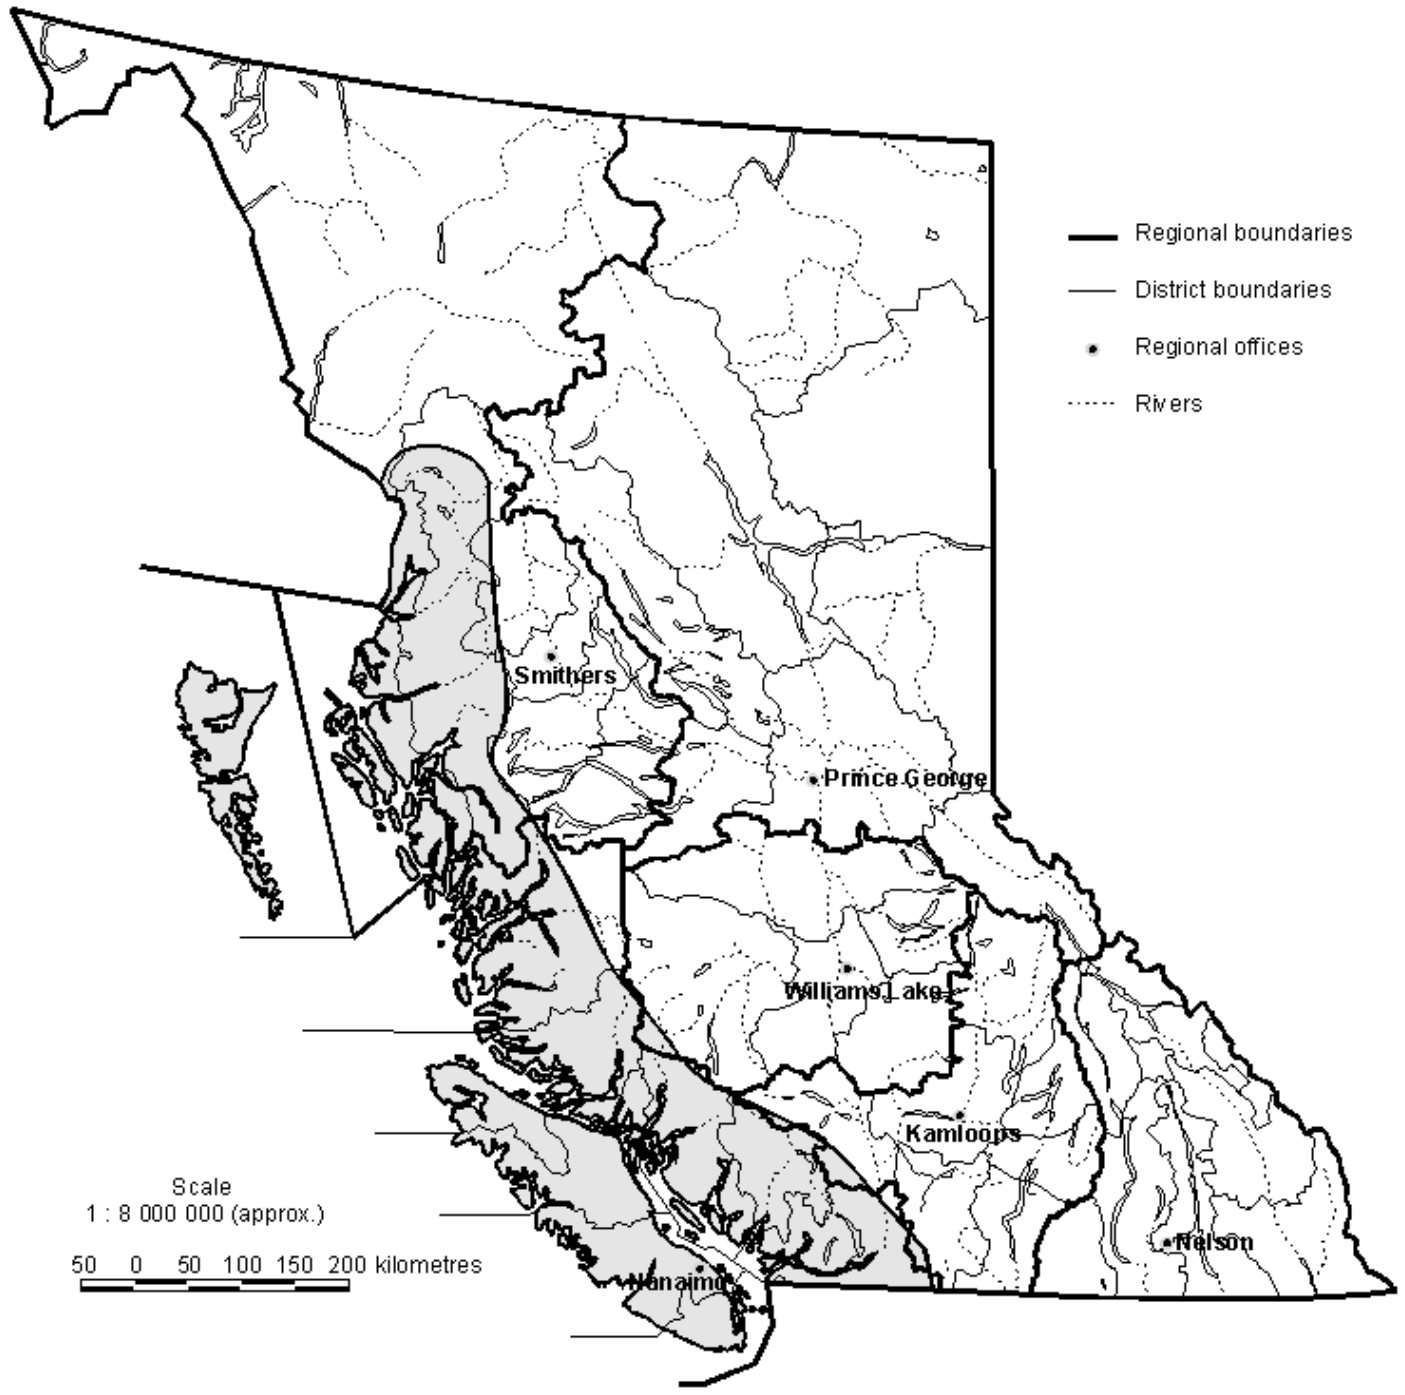

Geographic distribution of dwarf mistletoes in British Columbia

Figure 1. Lodgepole pine dwarf mistletoe (*Arceuthobium americanum*).

Figure 2. Western hemlock dwarf mistletoe (*Arceuthobium tsugense*).

Figure 3. Western larch dwarf mistletoe (*Arceuthobium laricis*).

Figure 4. Douglas-fir dwarf mistletoe (*Arceuthobium douglasii*).