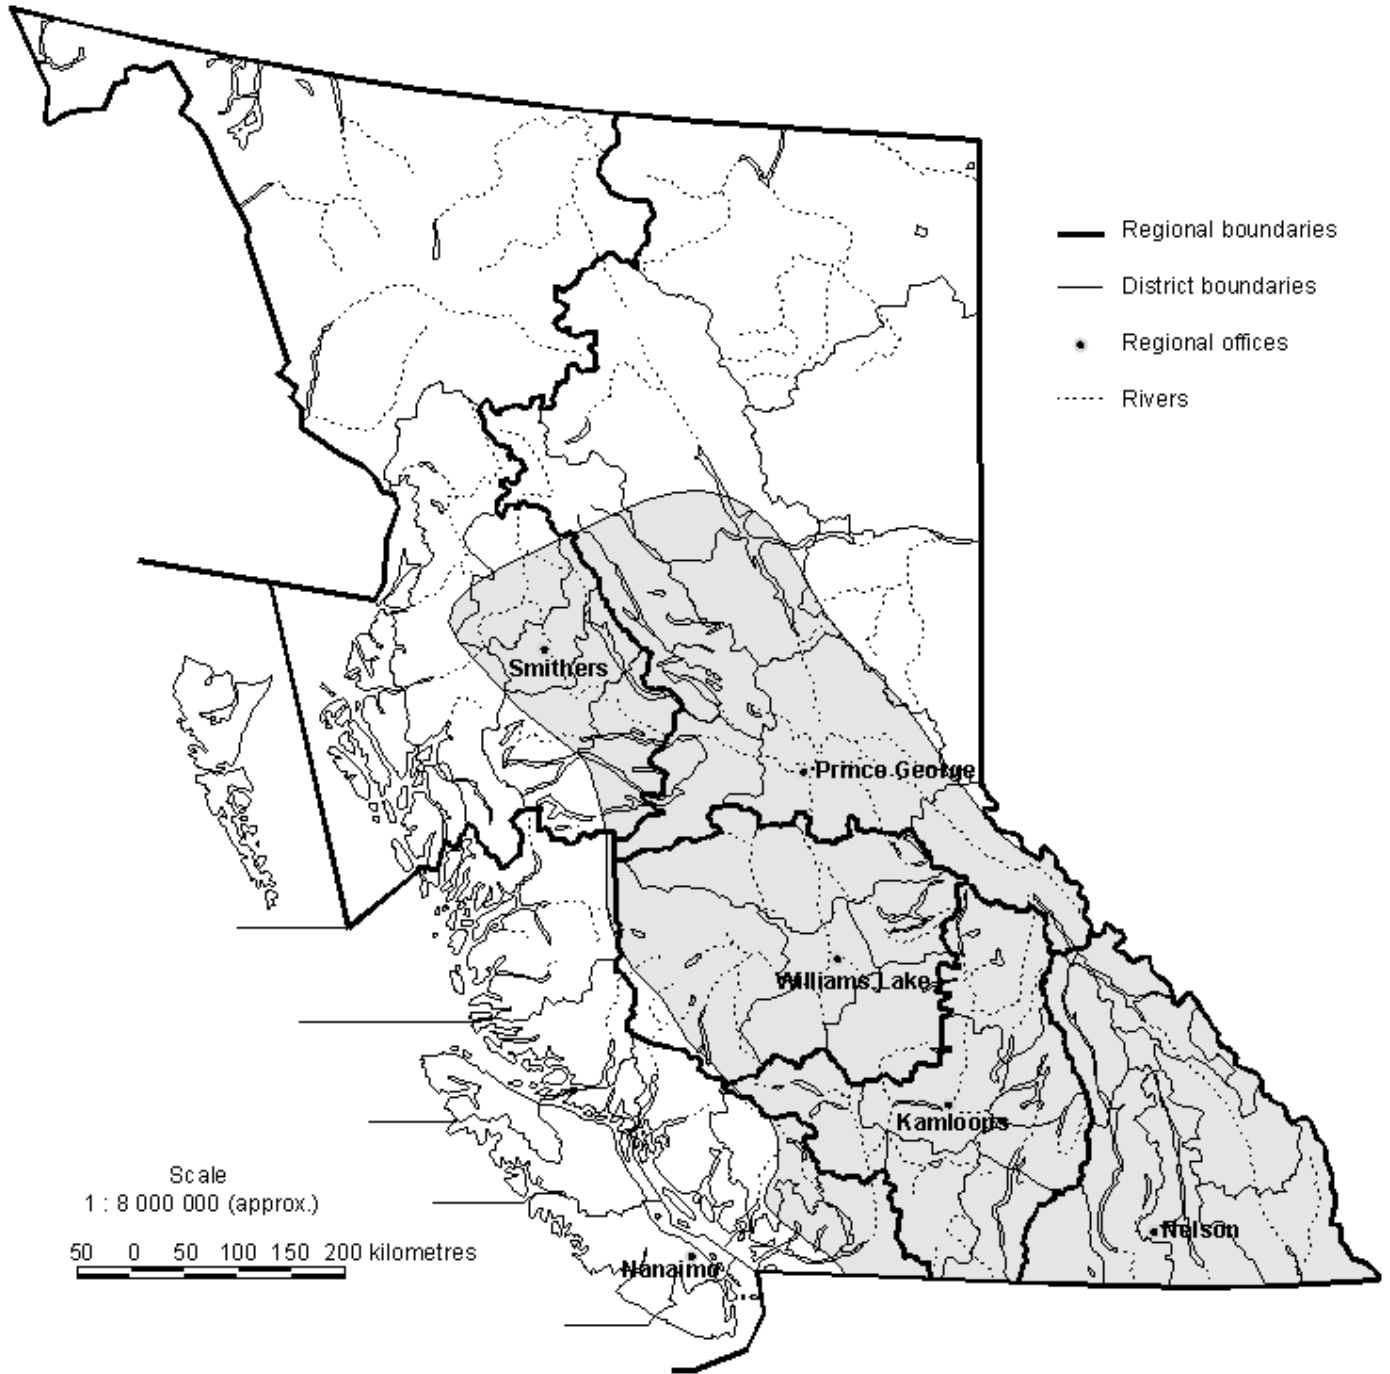

Geographic distribution of dwarf mistletoes in British Columbia

Figure 1. Lodgepole pine dwarf mistletoe (*Arceuthobium americanum*).

Figure 2. Western hemlock dwarf mistletoe (*Arceuthobium tsugense*).

Figure 3. Western larch dwarf mistletoe (*Arceuthobium laricis*).

Figure 4. Douglas-fir dwarf mistletoe (*Arceuthobium douglasii*).