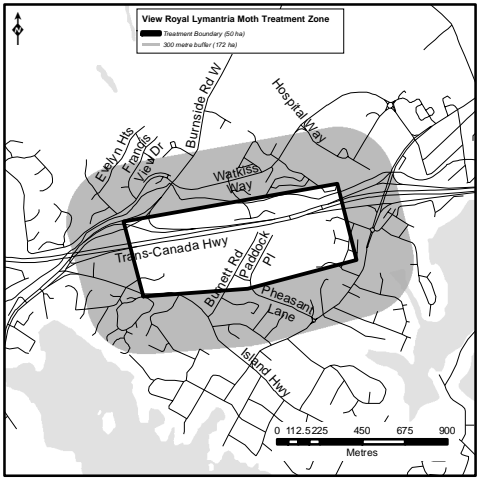

View Royal Lymantria Moth Treatment Zone

■ Treatment Boundary (50 ha)

— 300 metre buffer (172 ha)

0 112.5 225 450 675 900

Metres