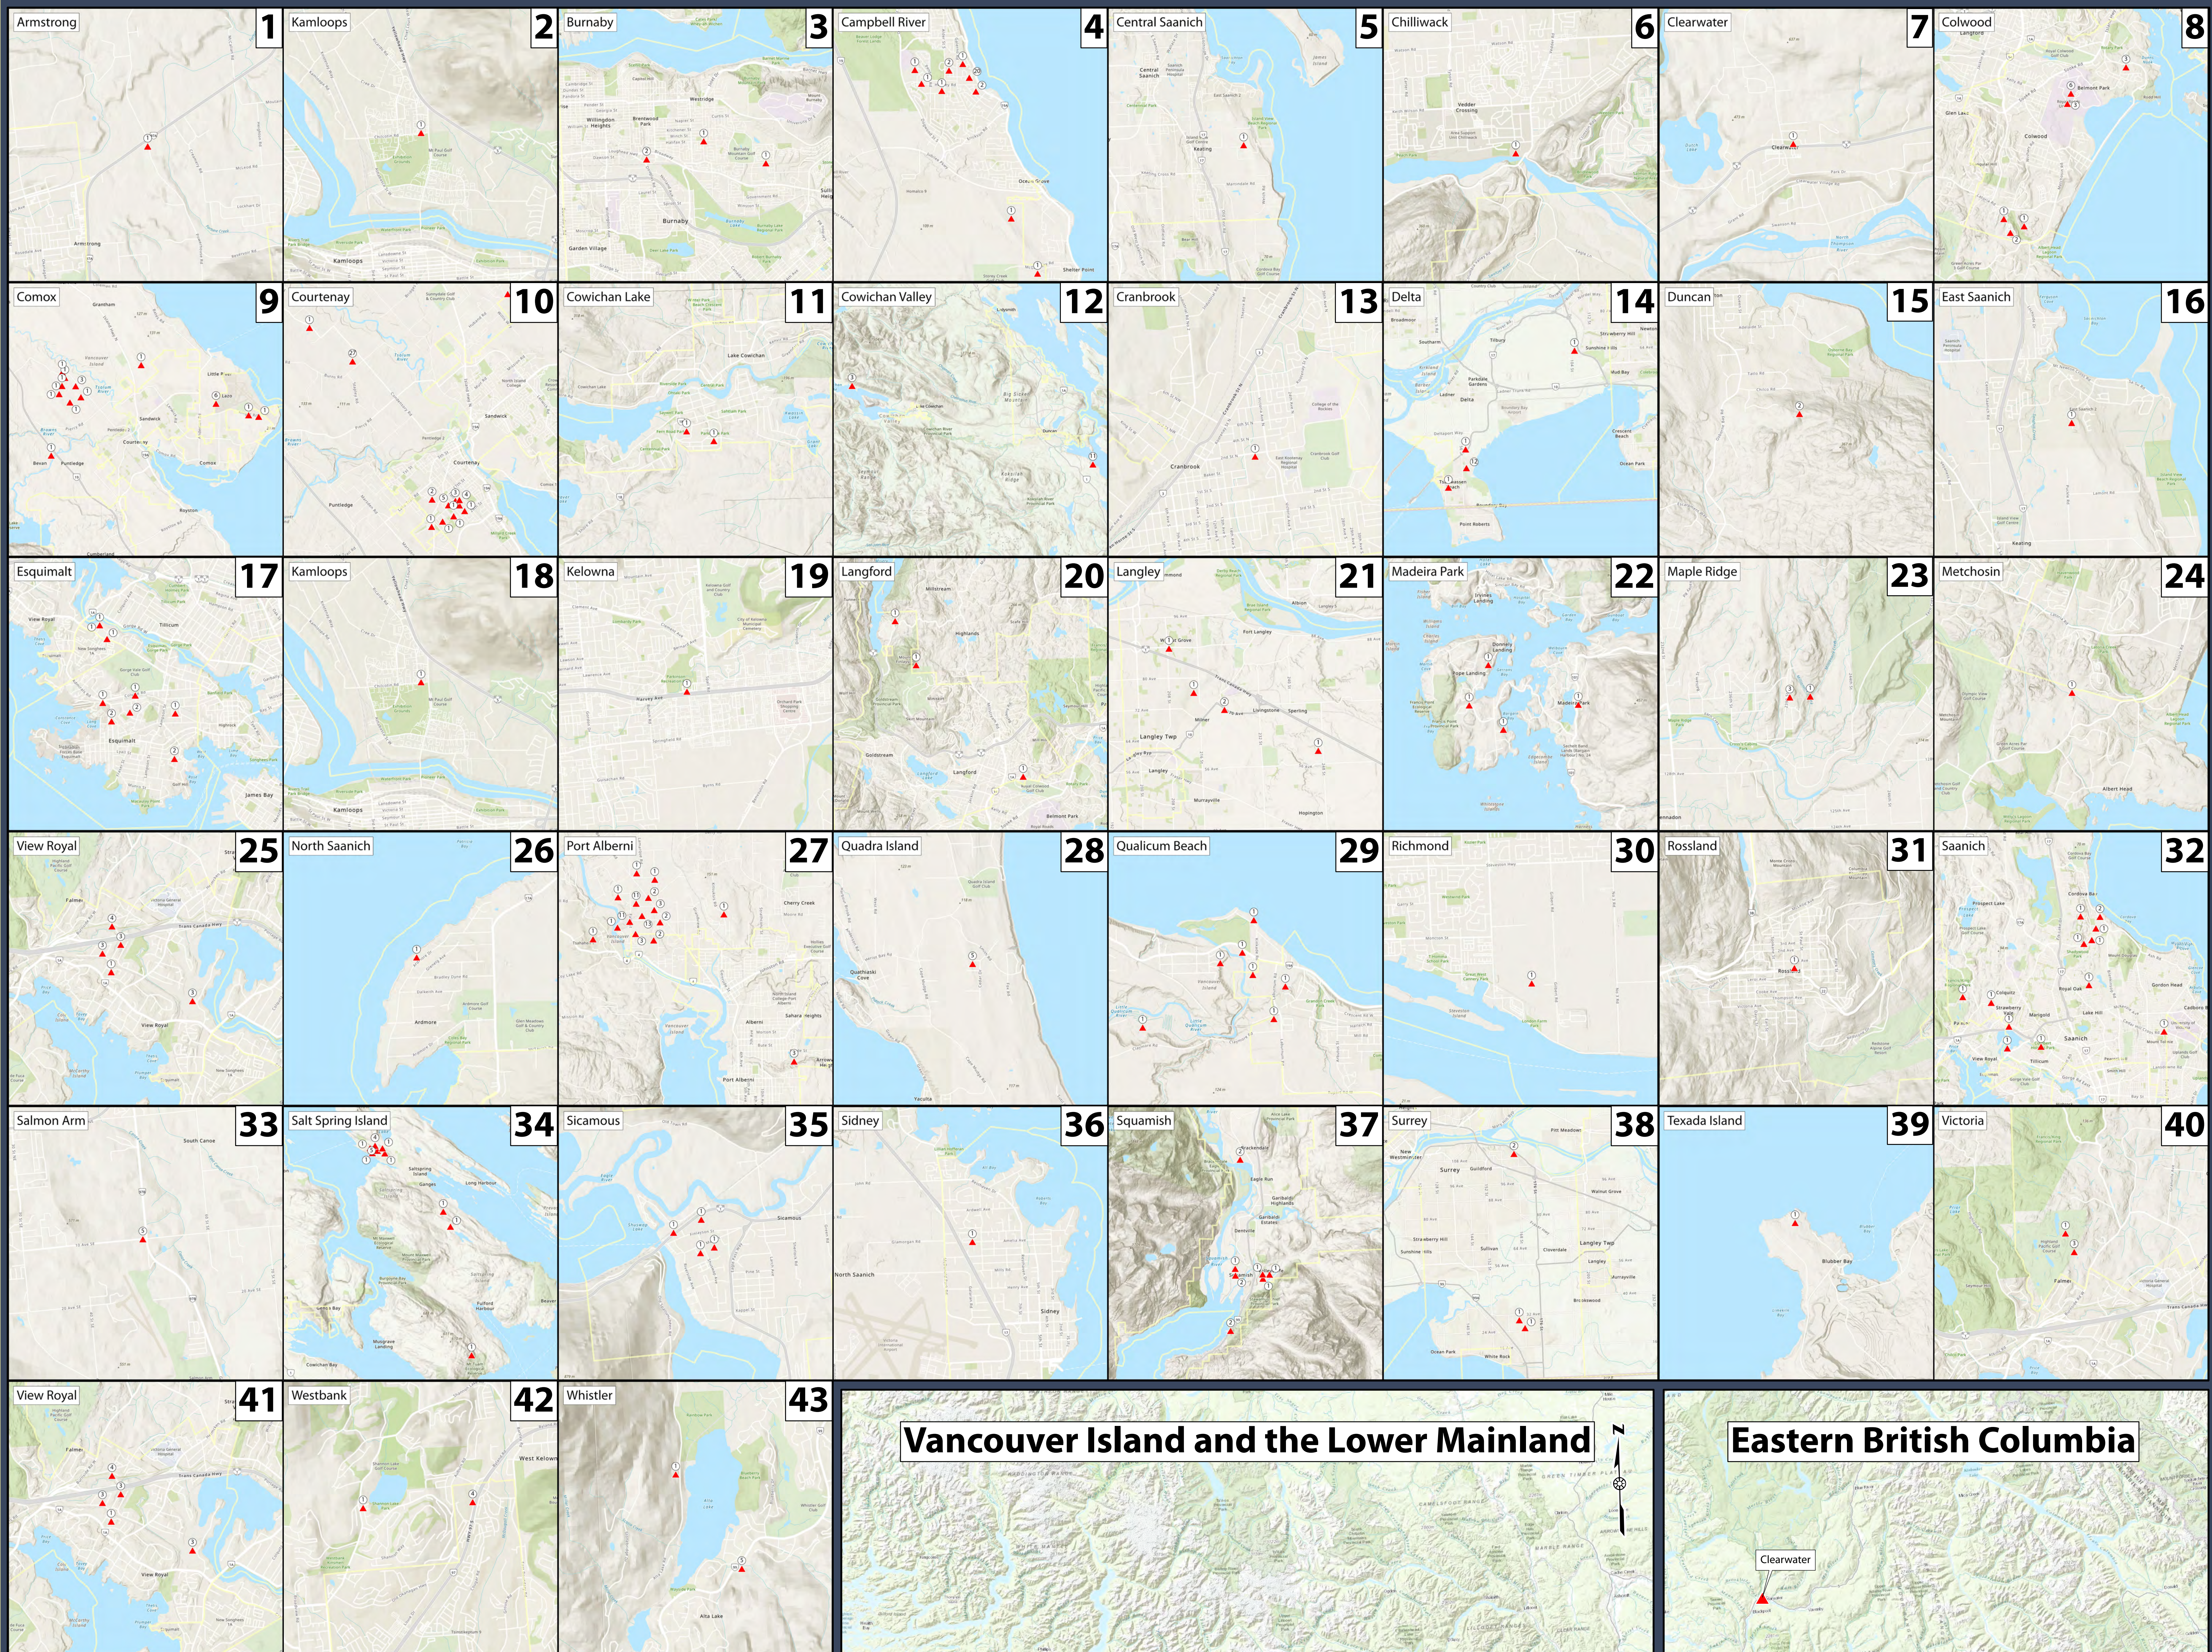

Spongy Moth - Spongieuse (*Lymantria dispar*)

British Columbia - Colombie-Britannique

Map Index

Map Number	Placename	Map Number	Placename
1	Armstrong	23	Maple Ridge
2	Bowser	24	Metchosin
3	Burnaby	25	Nanaimo
4	Campbell River	26	North Saanich
5	Central Saanich	27	Port Alberni
6	Chilliwack	28	Quadra Island
7	Clearwater	29	Qualicum Beach
8	Colwood	30	Richmond
9	Comox	31	Rosland
10	Courtenay	32	Saanich
11	Cowichan Lake	33	Salmon Arm
12	Cowichan Valley	34	Salt Spring Island
13	Cranbrook	35	Sicamous
14	Delta	36	Sidney
15	Duncan	37	Squamish
16	East Saanich	38	Surrey
17	Esquimalt	39	Texada Island
18	Kamloops	40	Victoria
19	Kelowna	41	View Royal
20	Langford	42	Westbank
21	Langley	43	Whistler
22	Madeira Park		

Legend

CFIA 2022 Trap Data

- ▲ Positive Site / Site positif
- ① No. of Moths / Nbr. papillons

Projection:
NAD 1983 BC Environment Albers

Prepared for:

Prepared by:

Data Sources:
Province of British Columbia, 2023; Service Layer Credits: Esri, © OpenStreetMap contributors, HERE, Garmin, FAO, USGS, NGA, EPA, NPS, AAFC, NRCAN.