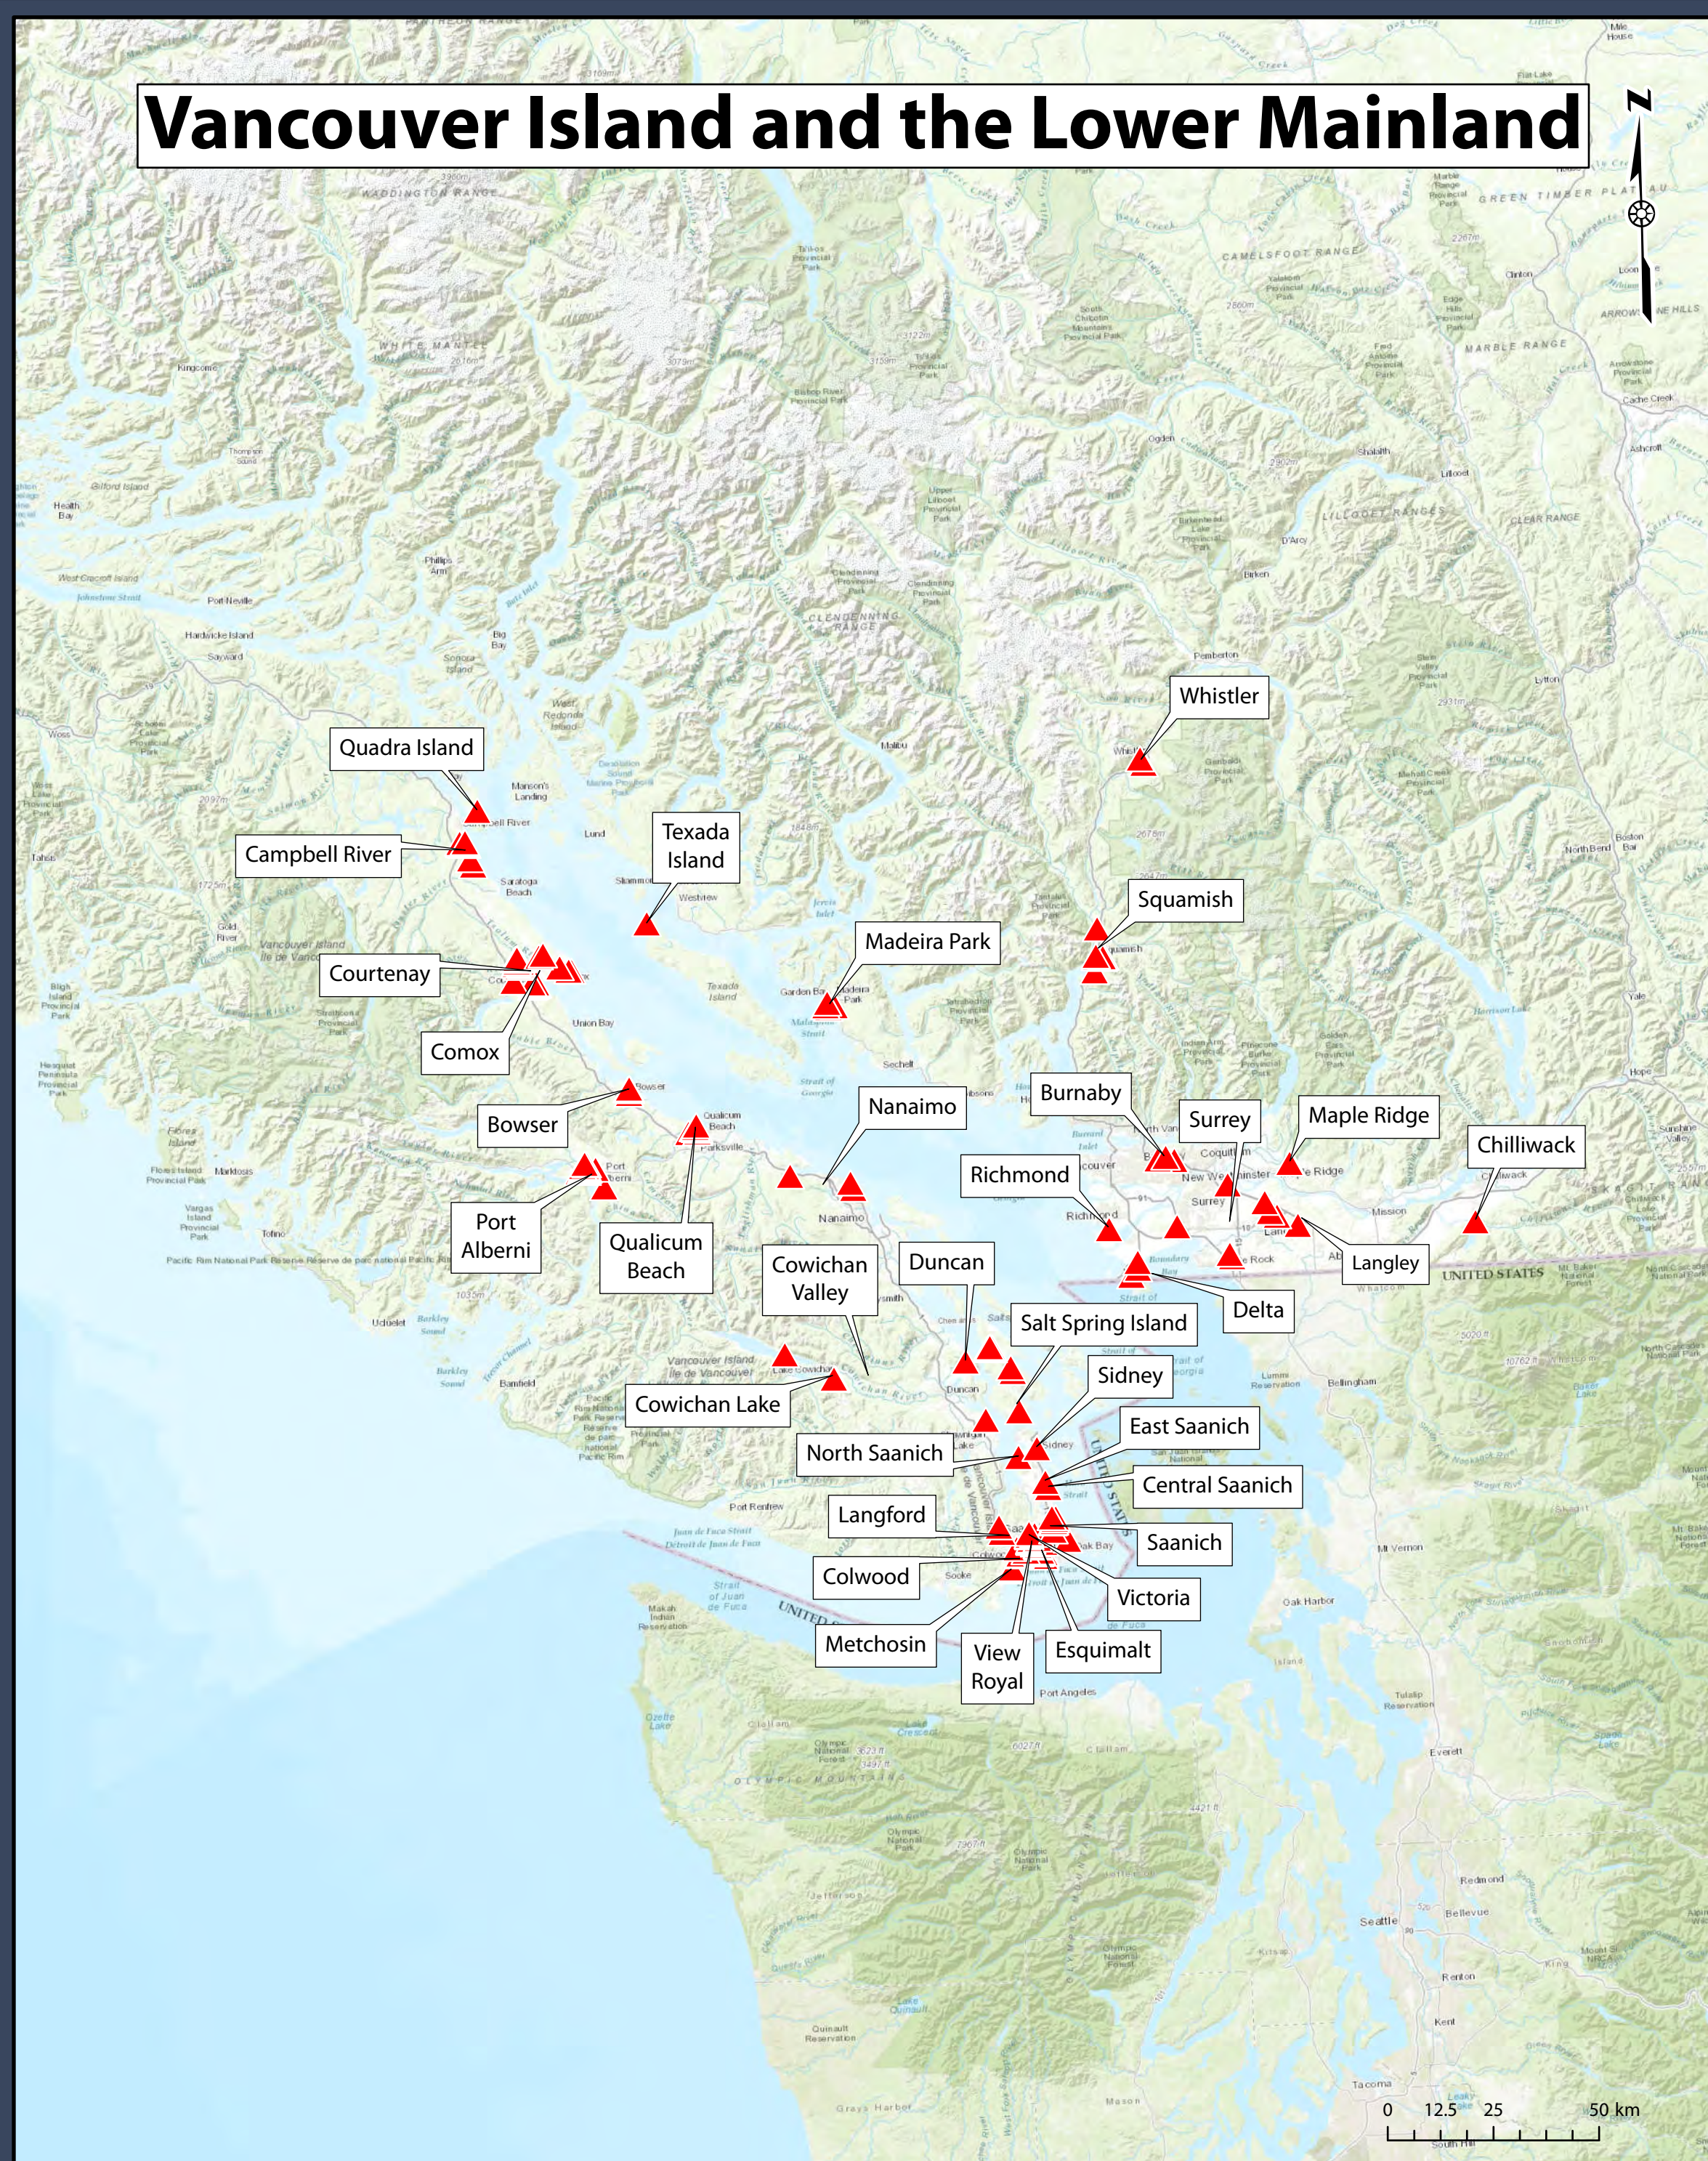

Spongy Moth - Spongieuse (*Lymantria dispar*)

British Columbia - Colombie-Britannique

Map Index

Map Number	Placename	Map Number	Placename
1	Armstrong	23	Maple Ridge
2	Bowser	24	Metchosin
3	Burnaby	25	Nanaimo
4	Campbell River	26	North Saanich
5	Central Saanich	27	Port Alberni
6	Chilliwack	28	Quadra Island
7	Clearwater	29	Qualicum Beach
8	Colwood	30	Richmond
9	Comox	31	Rosland
10	Courtenay	32	Saanich
11	Cowichan Lake	33	Salmon Arm
12	Cowichan Valley	34	Salt Spring Island
13	Cranbrook	35	Sicamous
14	Delta	36	Sidney
15	Duncan	37	Squamish
16	East Saanich	38	Surrey
17	Esquimalt	39	Texada Island
18	Kamloops	40	Victoria
19	Kelowna	41	View Royal
20	Langford	42	Westbank
21	Langley	43	Whistler
22	Madeira Park		

Legend

CFIA 2022 Trap Data

- ▲ Positive Site / Site positif
- ① No. of Moths / Nbr. papillons

Projection:
NAD 1983 BC Environment Albers

Prepared for:

Prepared by:

Data Sources:
Province of British Columbia, 2023; Service Layer Credits: Esri, © OpenStreetMap contributors, HERE, Garmin, FAO, USGS, NGA, EPA, NPS, AAFC, NRCAN.