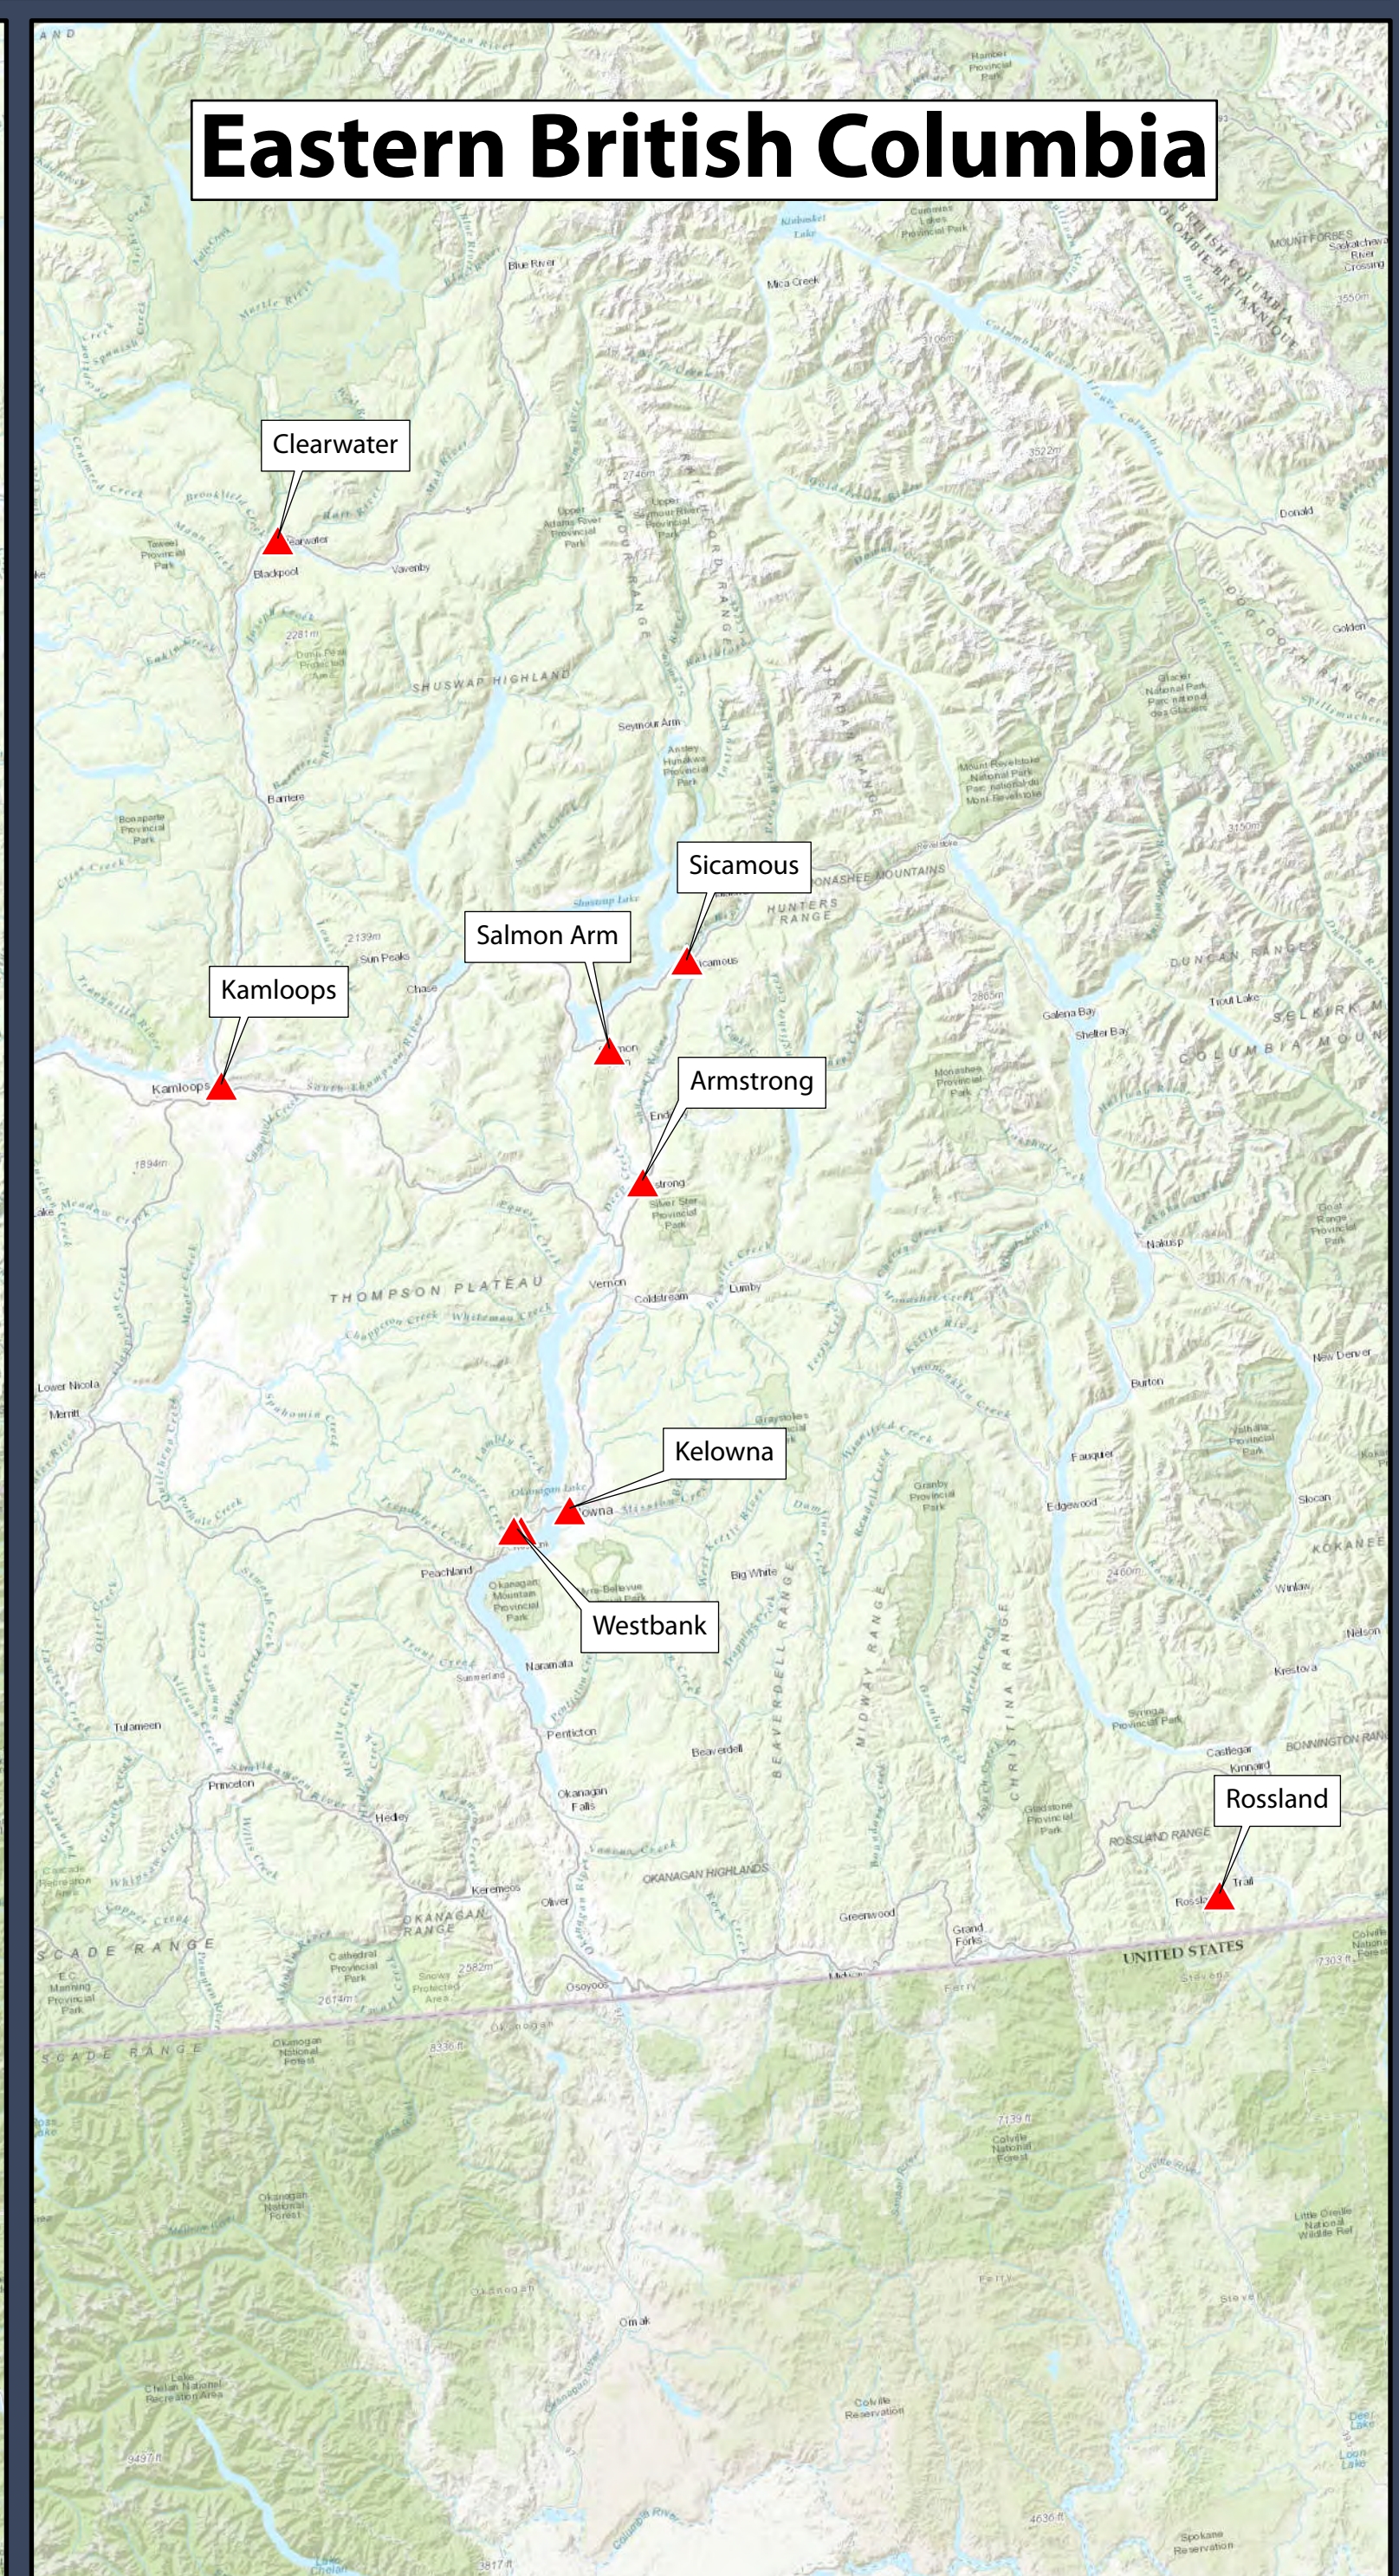

Spongy Moth - Spongieuse (*Lymantria dispar*)

British Columbia - Colombie-Britannique

Map Index

Map Number	Placename	Map Number	Placename
1	Armstrong	23	Maple Ridge
2	Bowser	24	Metchosin
3	Burnaby	25	Nanaimo
4	Campbell River	26	North Saanich
5	Central Saanich	27	Port Alberni
6	Chilliwack	28	Quadra Island
7	Clearwater	29	Qualicum Beach
8	Colwood	30	Richmond
9	Comox	31	Rosland
10	Courtenay	32	Saanich
11	Cowichan Lake	33	Salmon Arm
12	Cowichan Valley	34	Salt Spring Island
13	Cranbrook	35	Sicamous
14	Delta	36	Sidney
15	Duncan	37	Squamish
16	East Saanich	38	Surrey
17	Esquimalt	39	Texada Island
18	Kamloops	40	Victoria
19	Kelowna	41	View Royal
20	Langford	42	Westbank
21	Langley	43	Whistler
22	Madeira Park		

Legend

CFIA 2022 Trap Data

- ▲ Positive Site / Site positif
- ① No. of Moths / Nbr. papillons

Projection:
NAD 1983 BC Environment Albers

Prepared for:

Prepared by:

Data Sources:
Province of British Columbia, 2023; Service Layer Credits: Esri, © OpenStreetMap contributors, HERE, Garmin, FAO, USGS, NGA, EPA, NPS, AAFC, NRCAN.