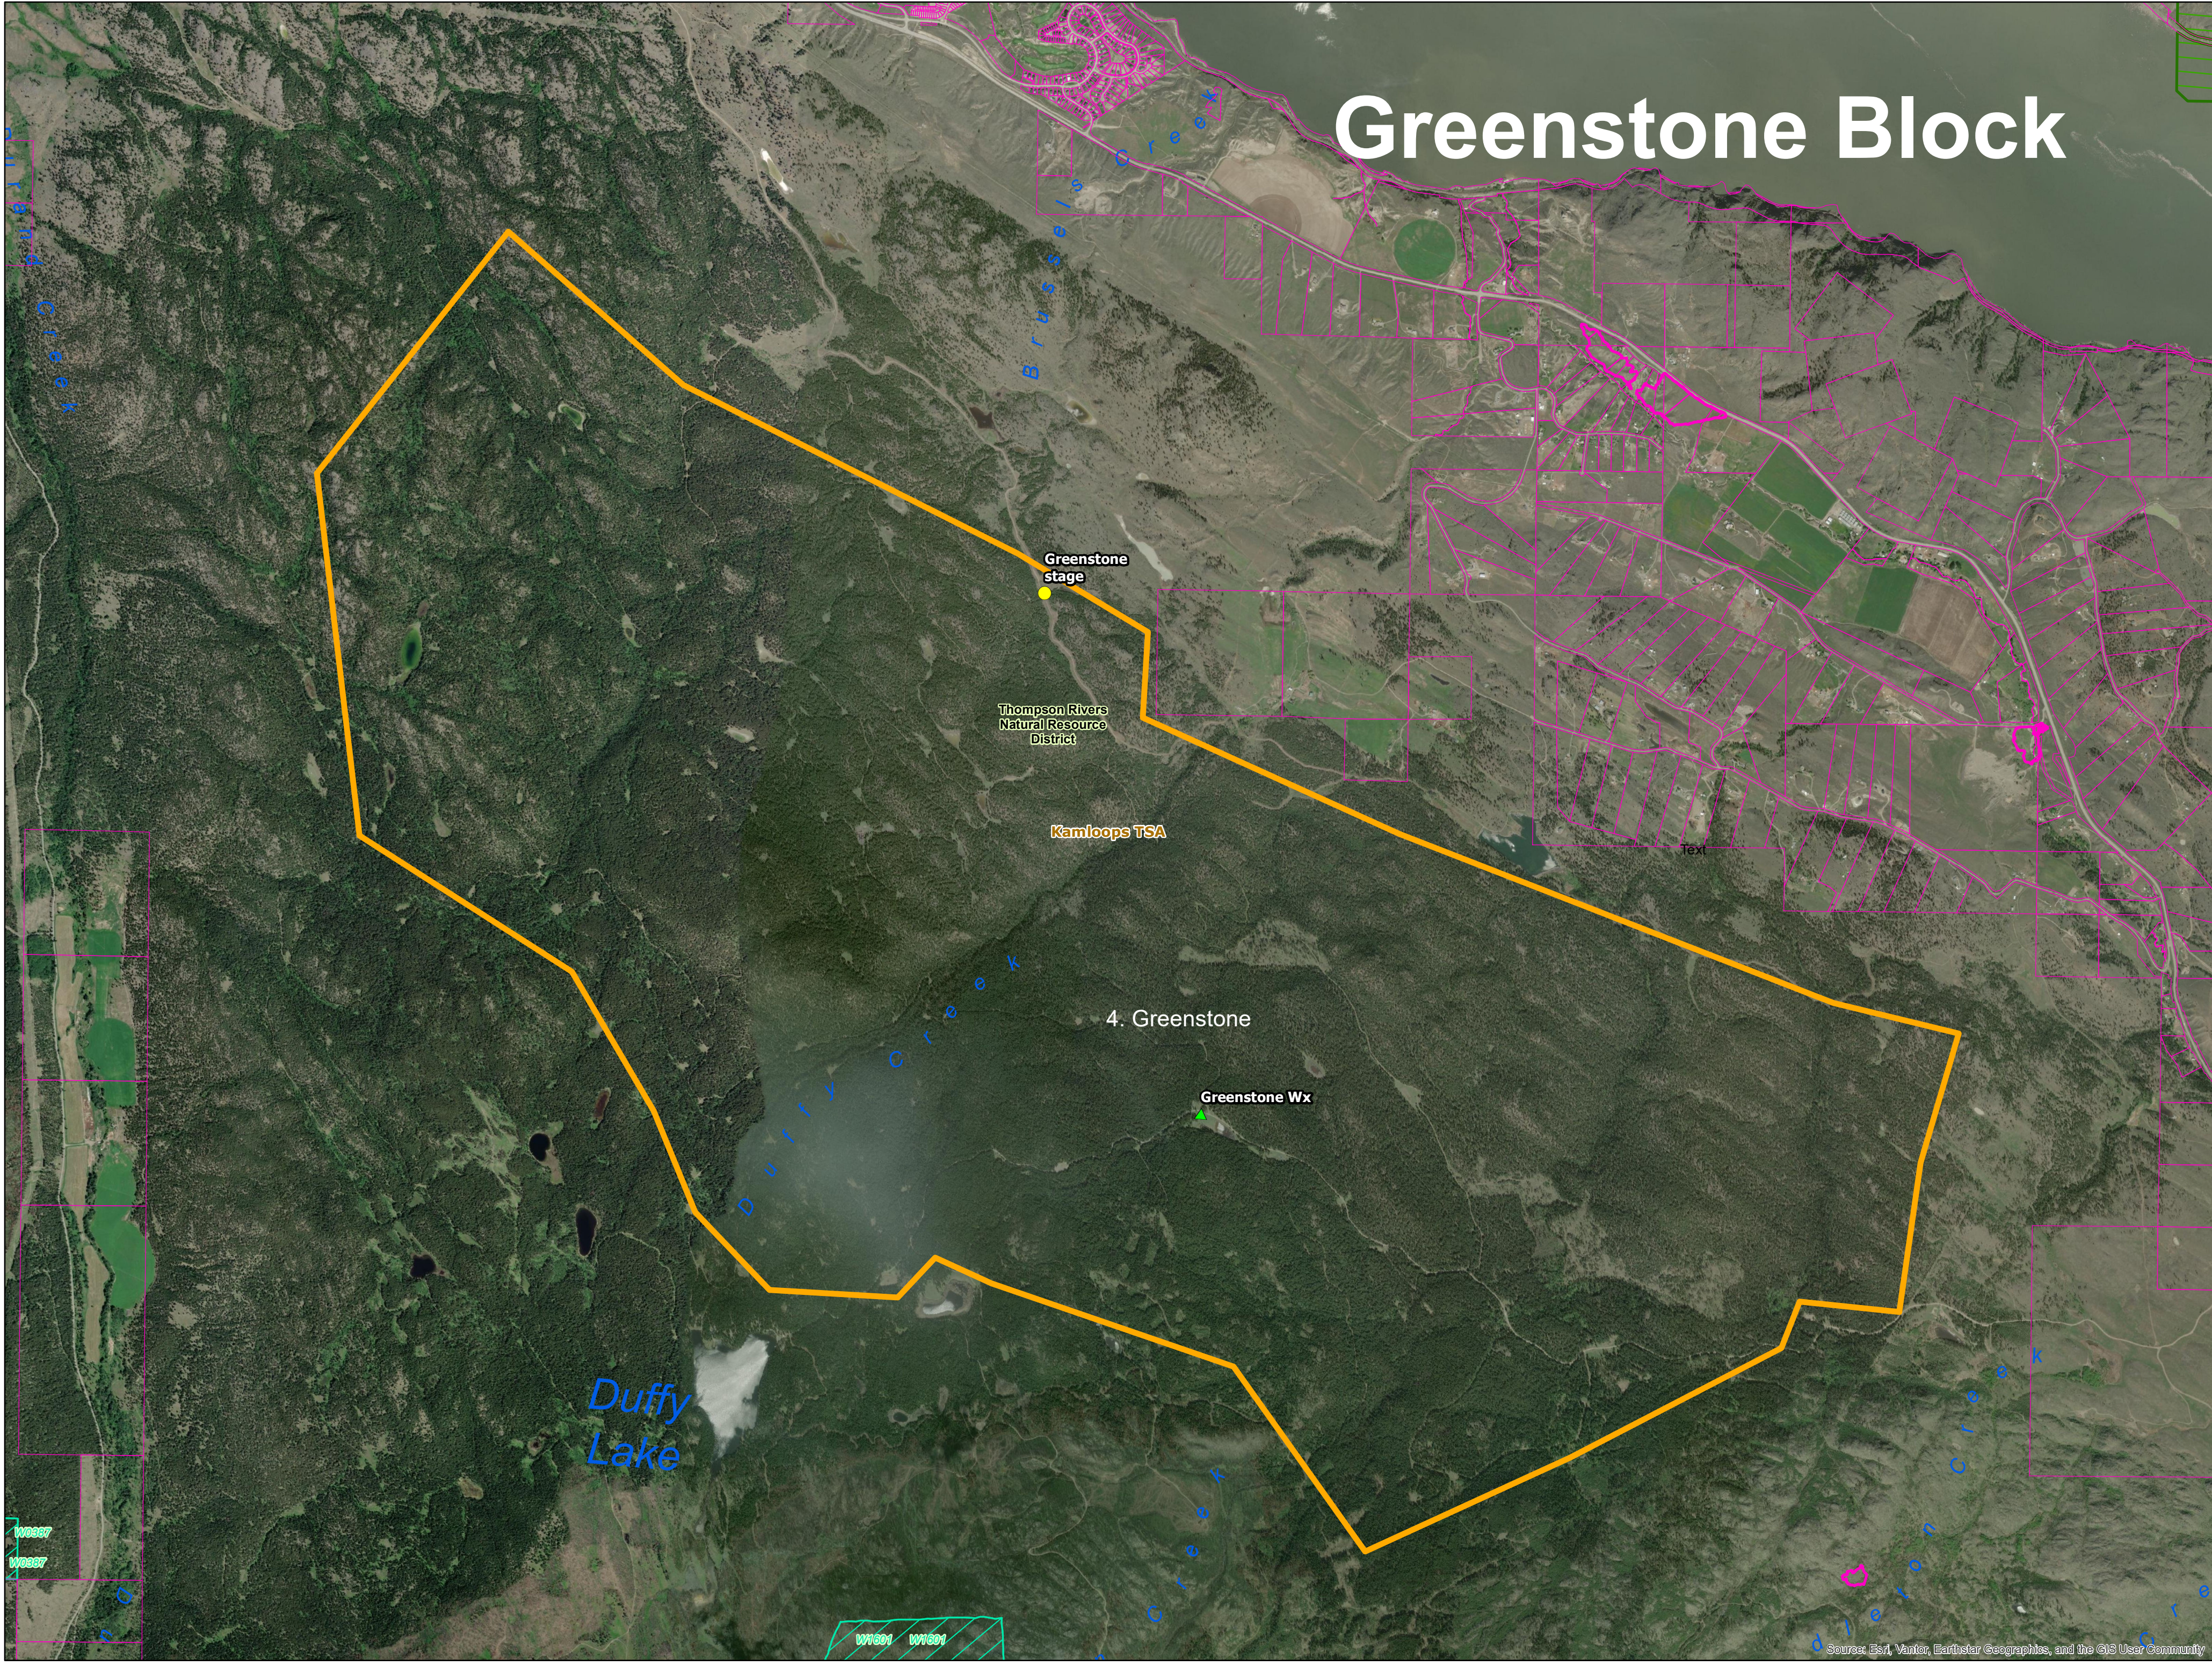

Greenstone Block

Greenstone stage

Thompson Rivers Natural Resource District

Kamloops TSA

4. Greenstone

Greenstone Wx

Duffy Lake

Duffy Creek

Burrows Creek

Mill Creek

Robertson Creek

W0887
W0887

W1601 W1601