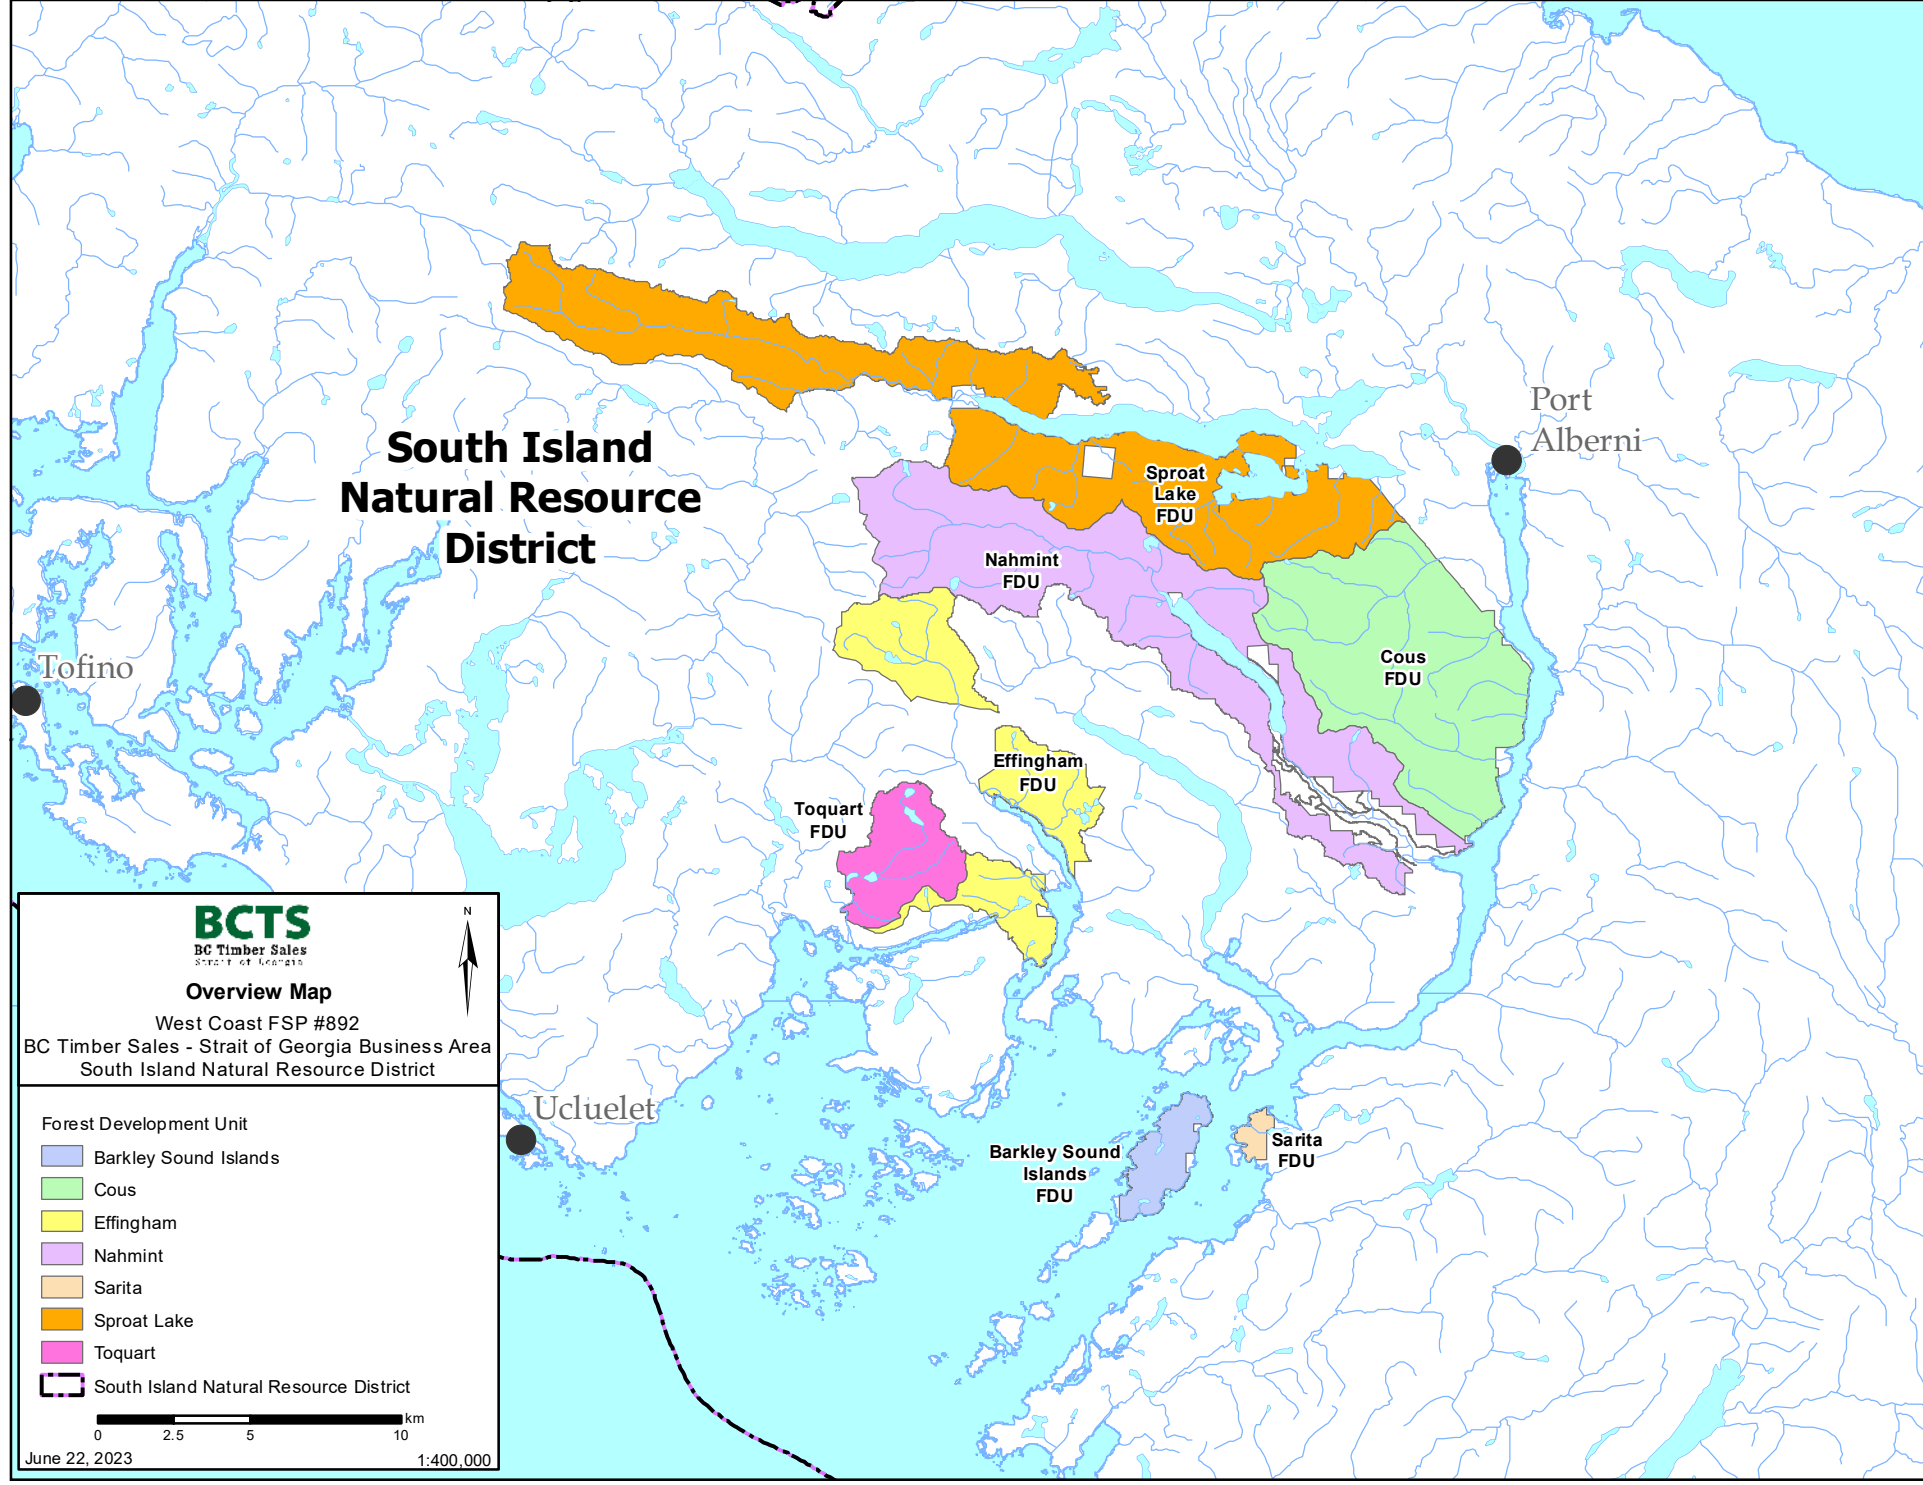

South Island Natural Resource District

BCTS
BC Timber Sales
Strait of Georgia

Overview Map

West Coast FSP #892
BC Timber Sales - Strait of Georgia Business Area
South Island Natural Resource District

- Forest Development Unit
- Barkley Sound Islands
 - Cous
 - Effingham
 - Nahmint
 - Sarita
 - Sproat Lake
 - Toquart
 - South Island Natural Resource District

0 2.5 5 10 km

June 22, 2023 1:400,000