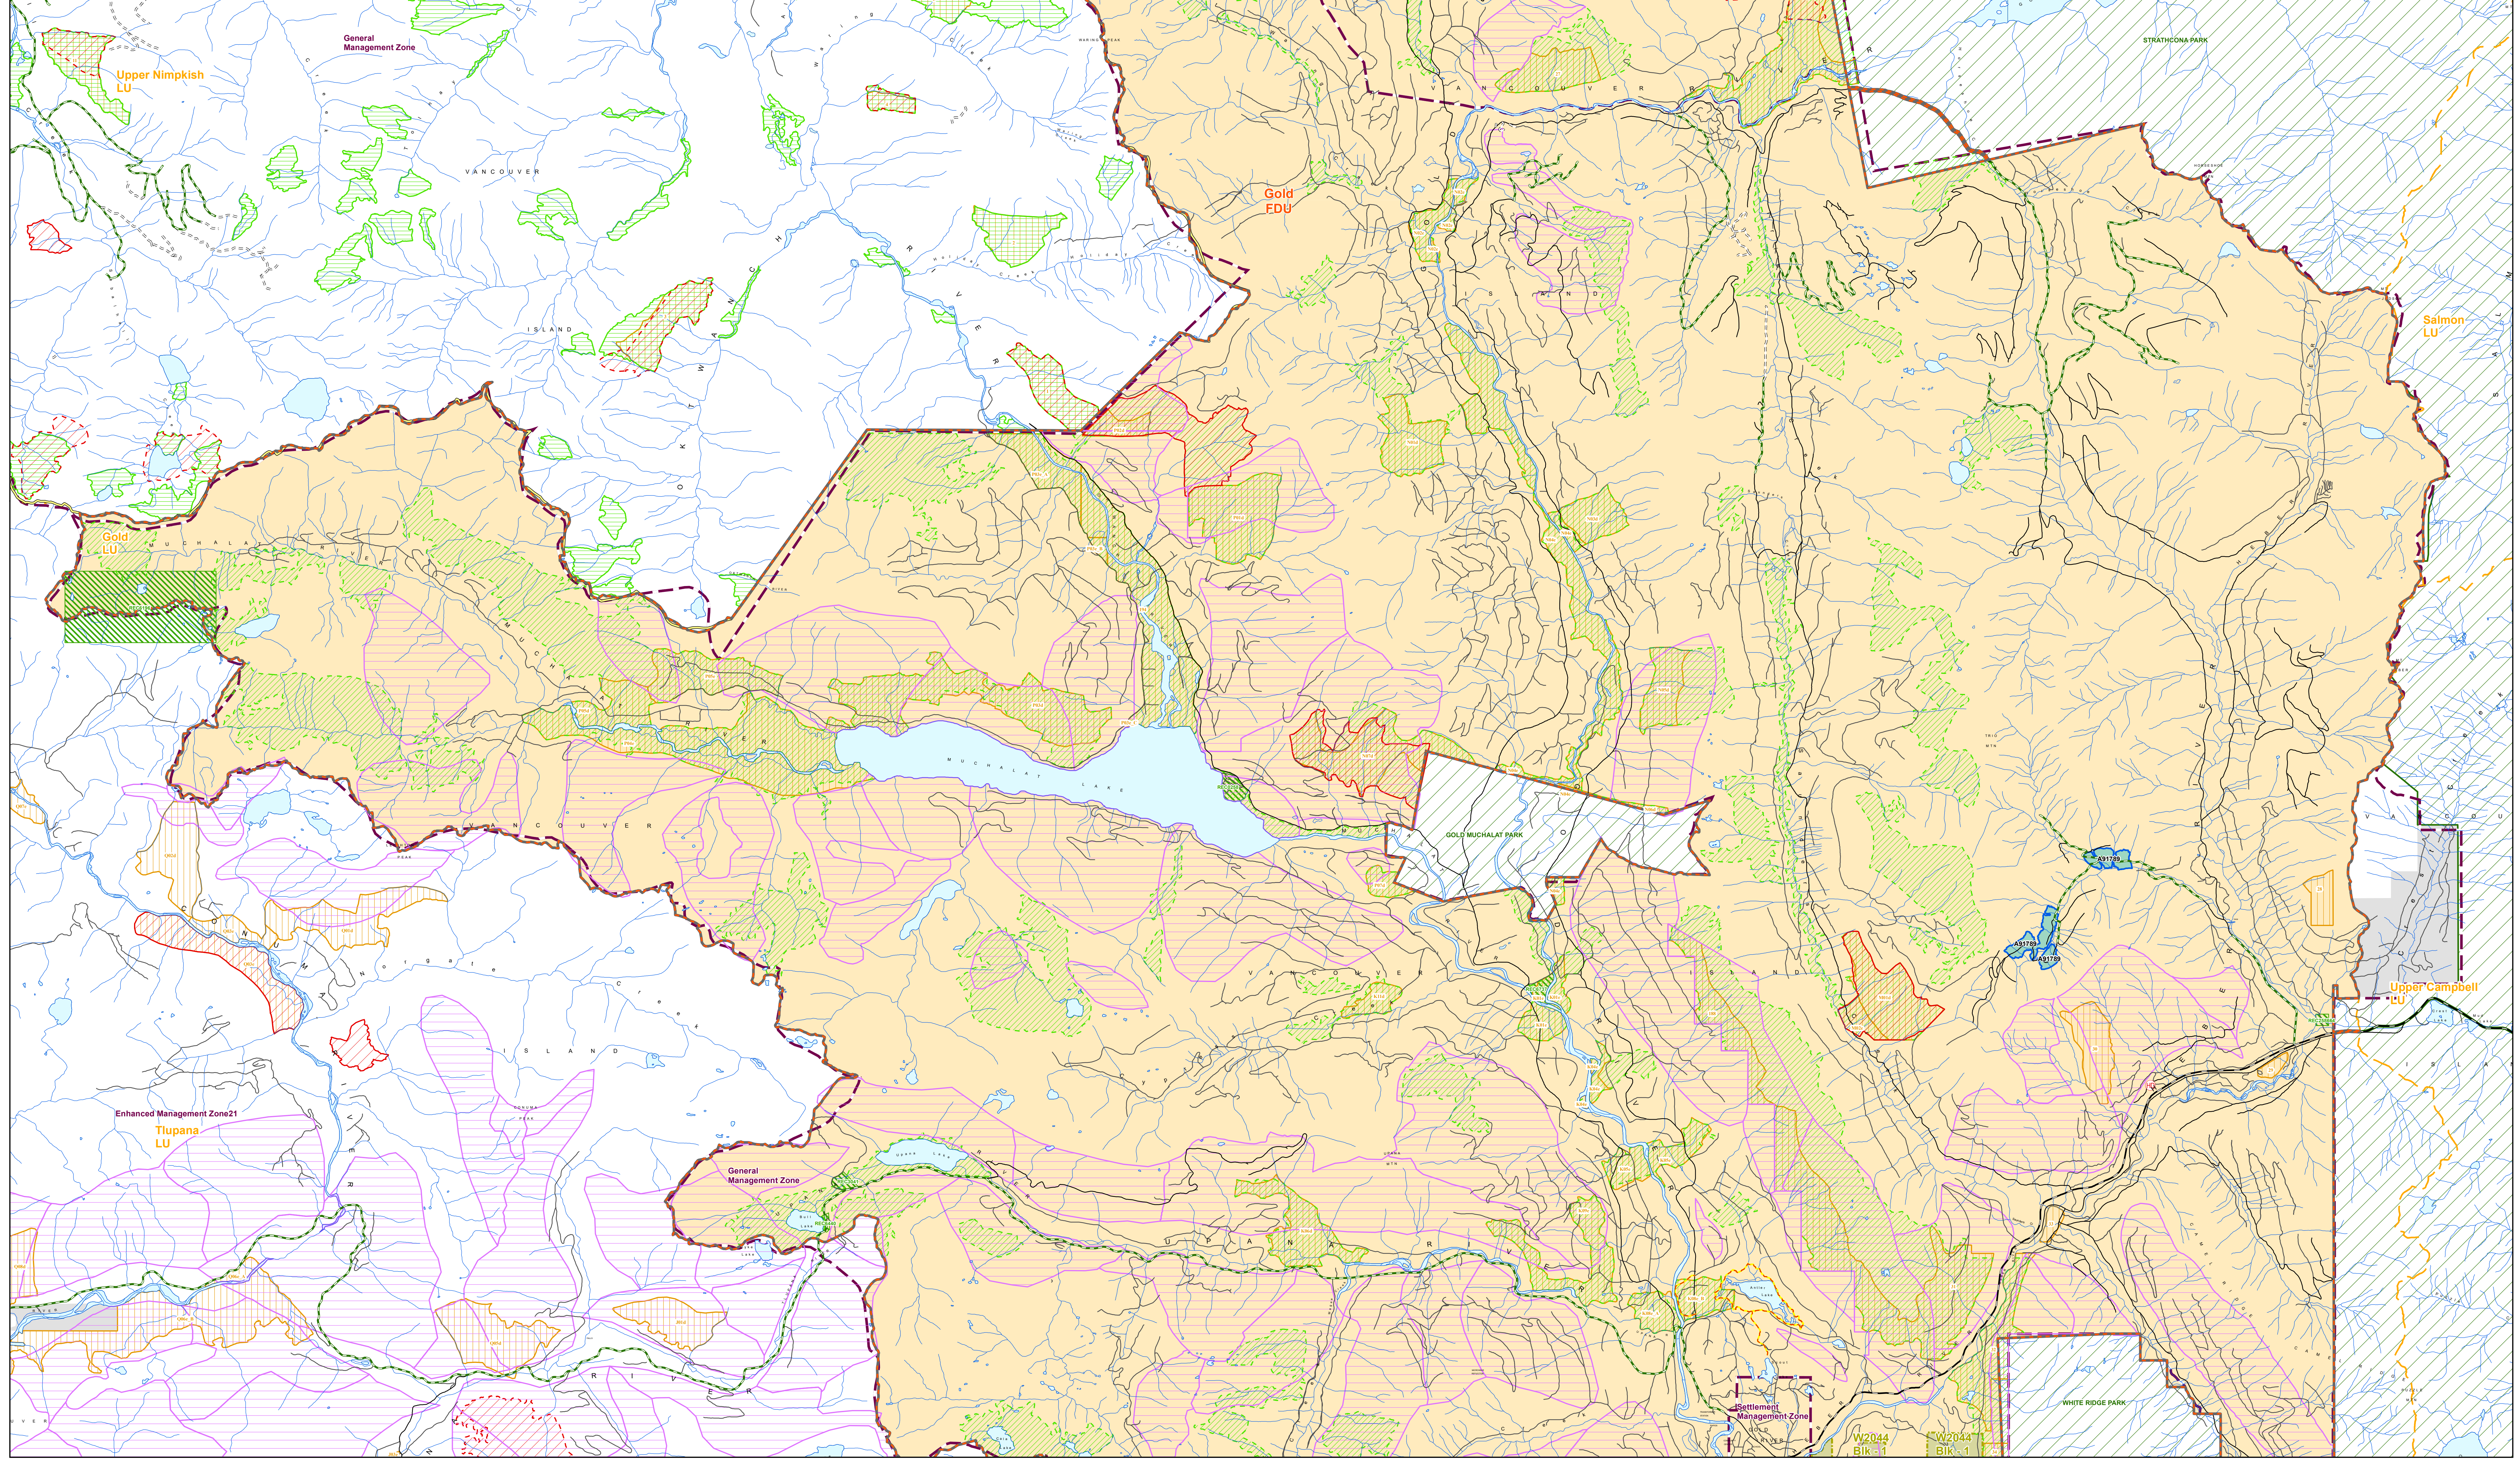

BC Timber Sales, Strait of Georgia Business Area
 Forest Stewardship Plan #936
 Campbell River FSP - Campbell River Natural Resource District

10
 Map 10 of 11

Boundary Features		Designations in Effect		Log Handling and Storage	
	Forest Development Units		Old Growth Management Area		Active Tenure
	Landscape Unit Boundary		Old Growth Management Area - Draft		Proposed Tenure (Application Stage)
	Community Forests and Woodlots		Wildlife Habitat Area		Log Dump - Existing
	Indian Reserves and Treaty Settlement Lands		Wildlife Habitat Area - Draft		Log Dump - Proposed
	Private Land		Ungulate Winter Range		Hell Drop Zone - Existing
	Natural Resource District Boundary		Fisheries Sensitive Watershed		Hell Drop Zone - Proposed
	Range Tenure		Community Watershed		
	Base Features		Resource Management Zone		
	Stream		Recreation Sites		
	Lake, River, Ocean		Scenic Area		
	Road Network		Park or Protected Area		
	Highway		Manually Important Harvest Areas		
	Forest Service Road		Timber Sale Licence - Awarded		
	Road Permit		Recreation Trail		
	Road				
	Road State Unknown				

Date: 2022-10-20
 Projection: BC Albers
 Base Datum: NAD83

W2044 Blk 1
 W2044 Blk 1