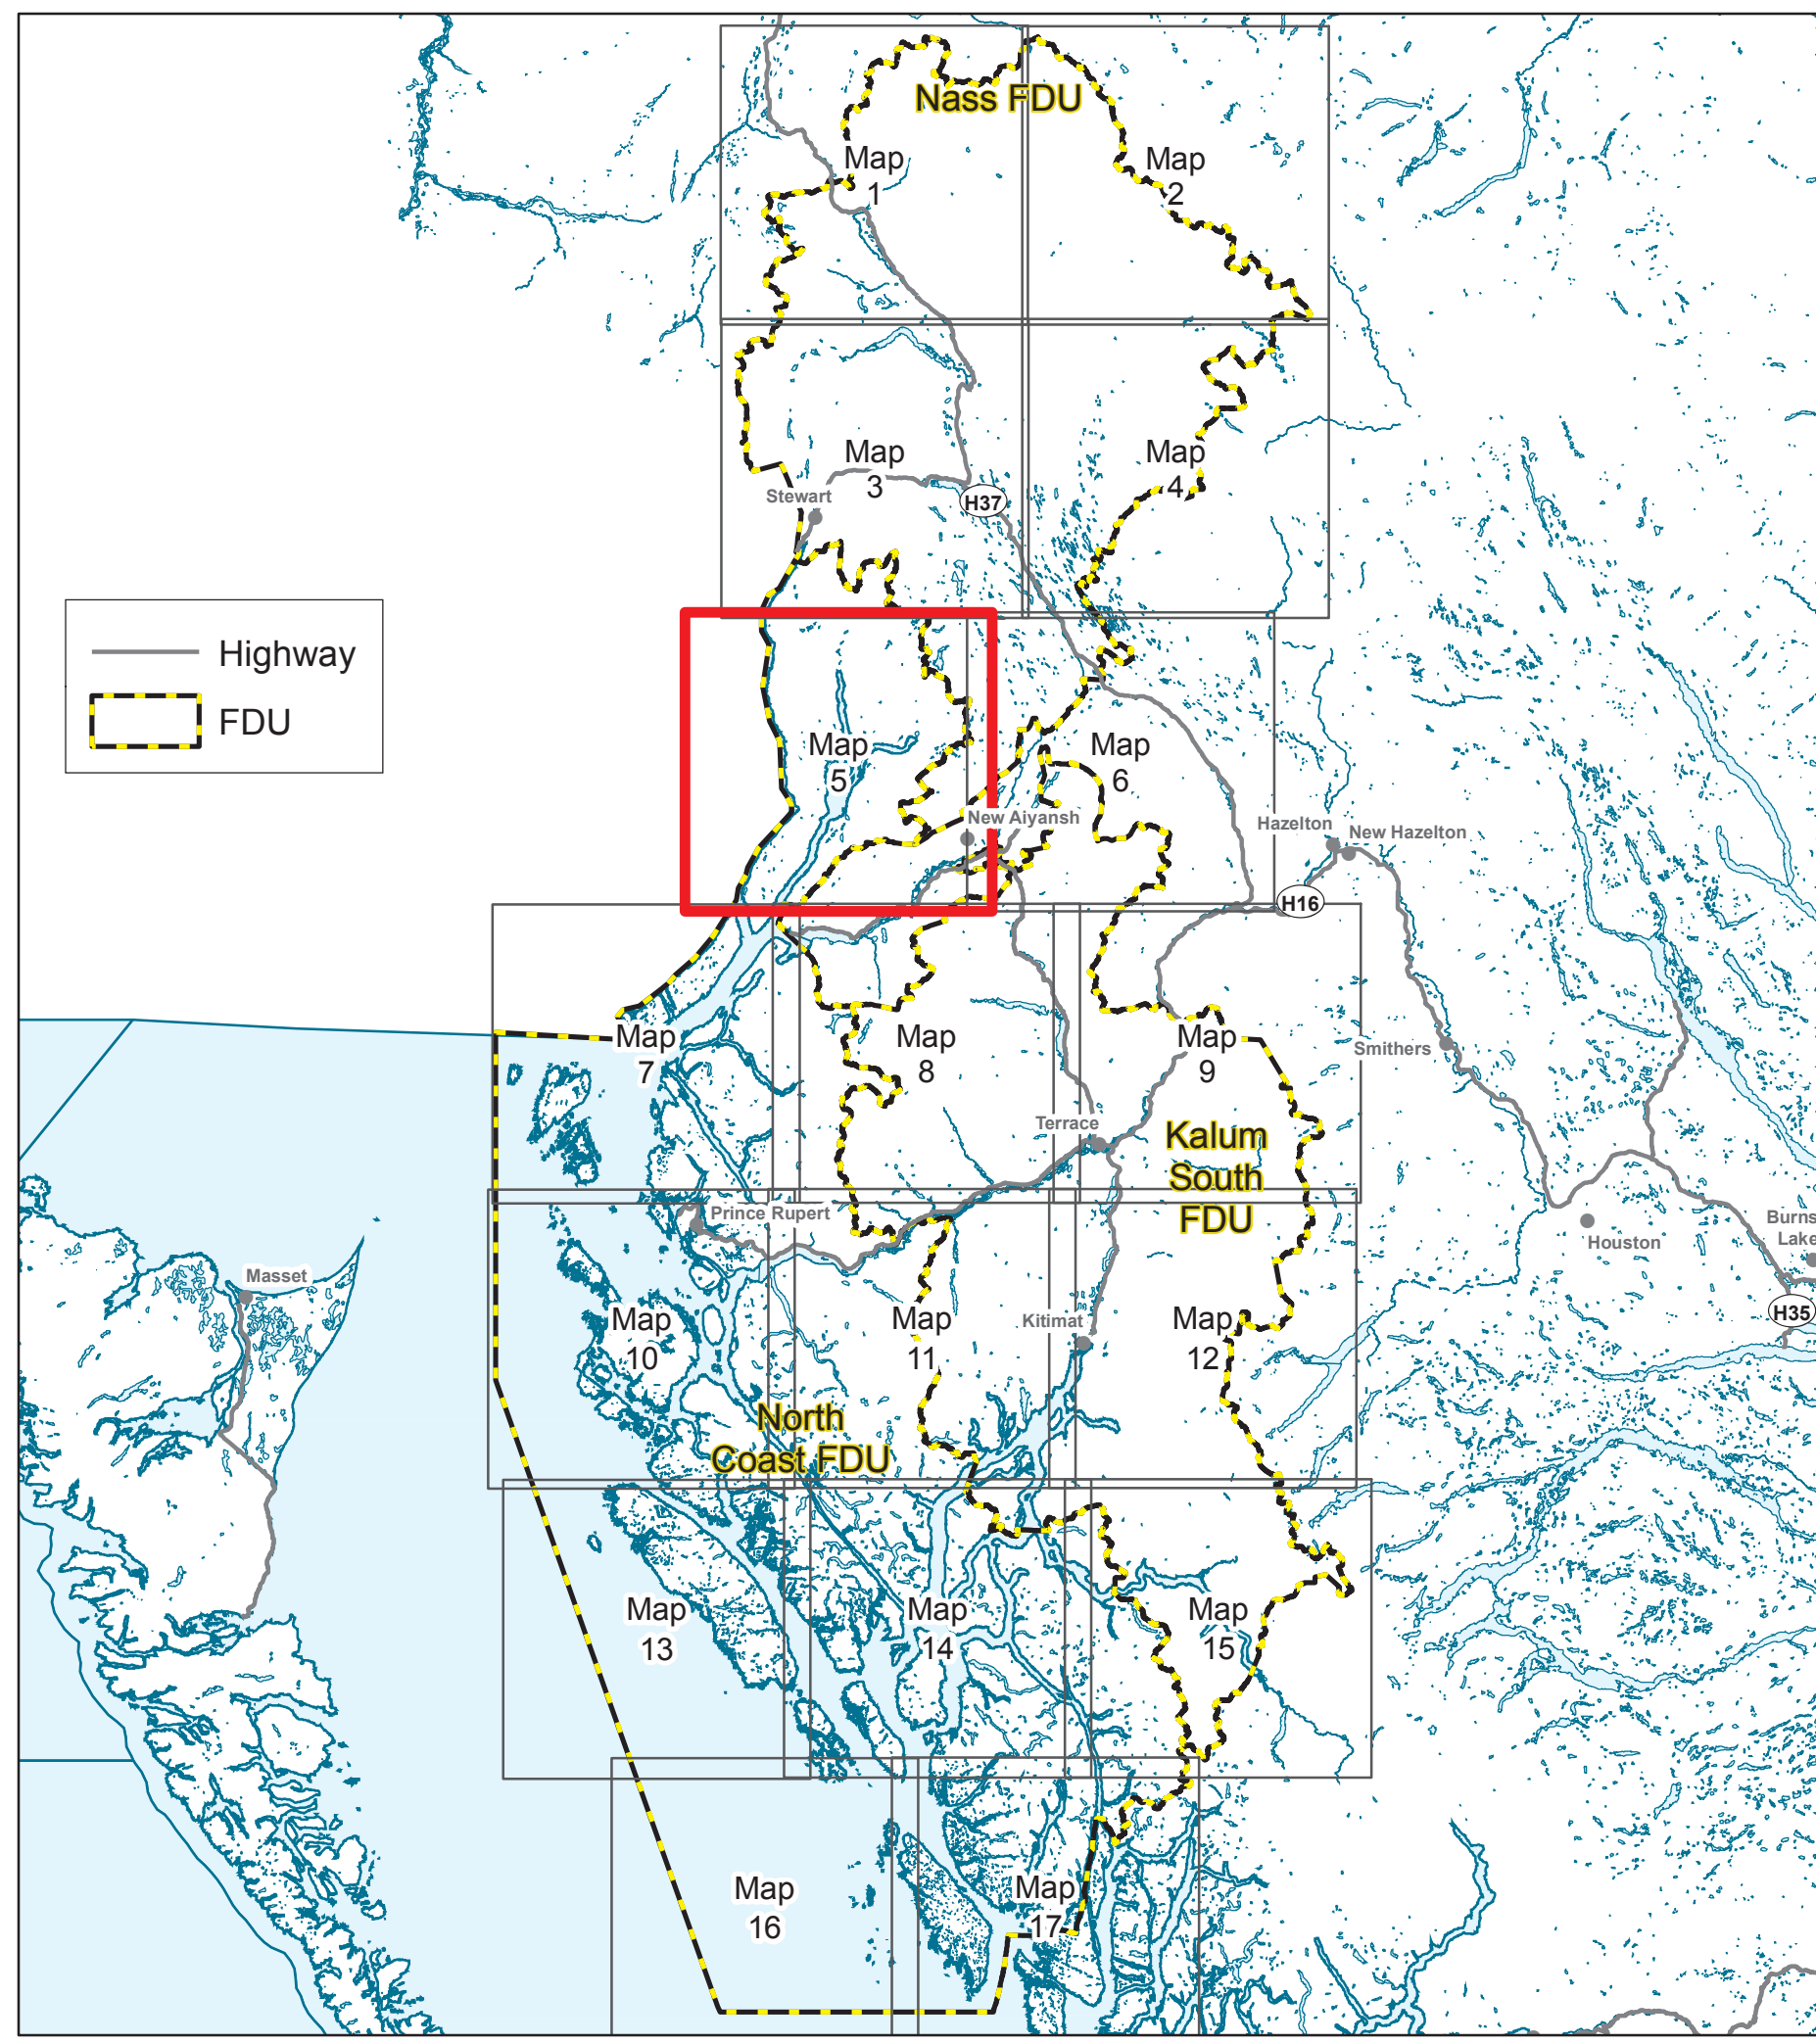

BCTS
BC Timber Sales

BC TIMBER SALES (BCTS) SKEENA BUSINESS AREA (TSK)

Coast Mountains Natural Resource District Forest Stewardship Plan 2023-2028 #938

Date Produced: 2023-06-14
Map produced by: BCTS Skeena
User Name: MBRANAGH
Projection: Albers; Datum: NAD 83
MXD: FSP2M_v65_44x34
Map 5 of 15