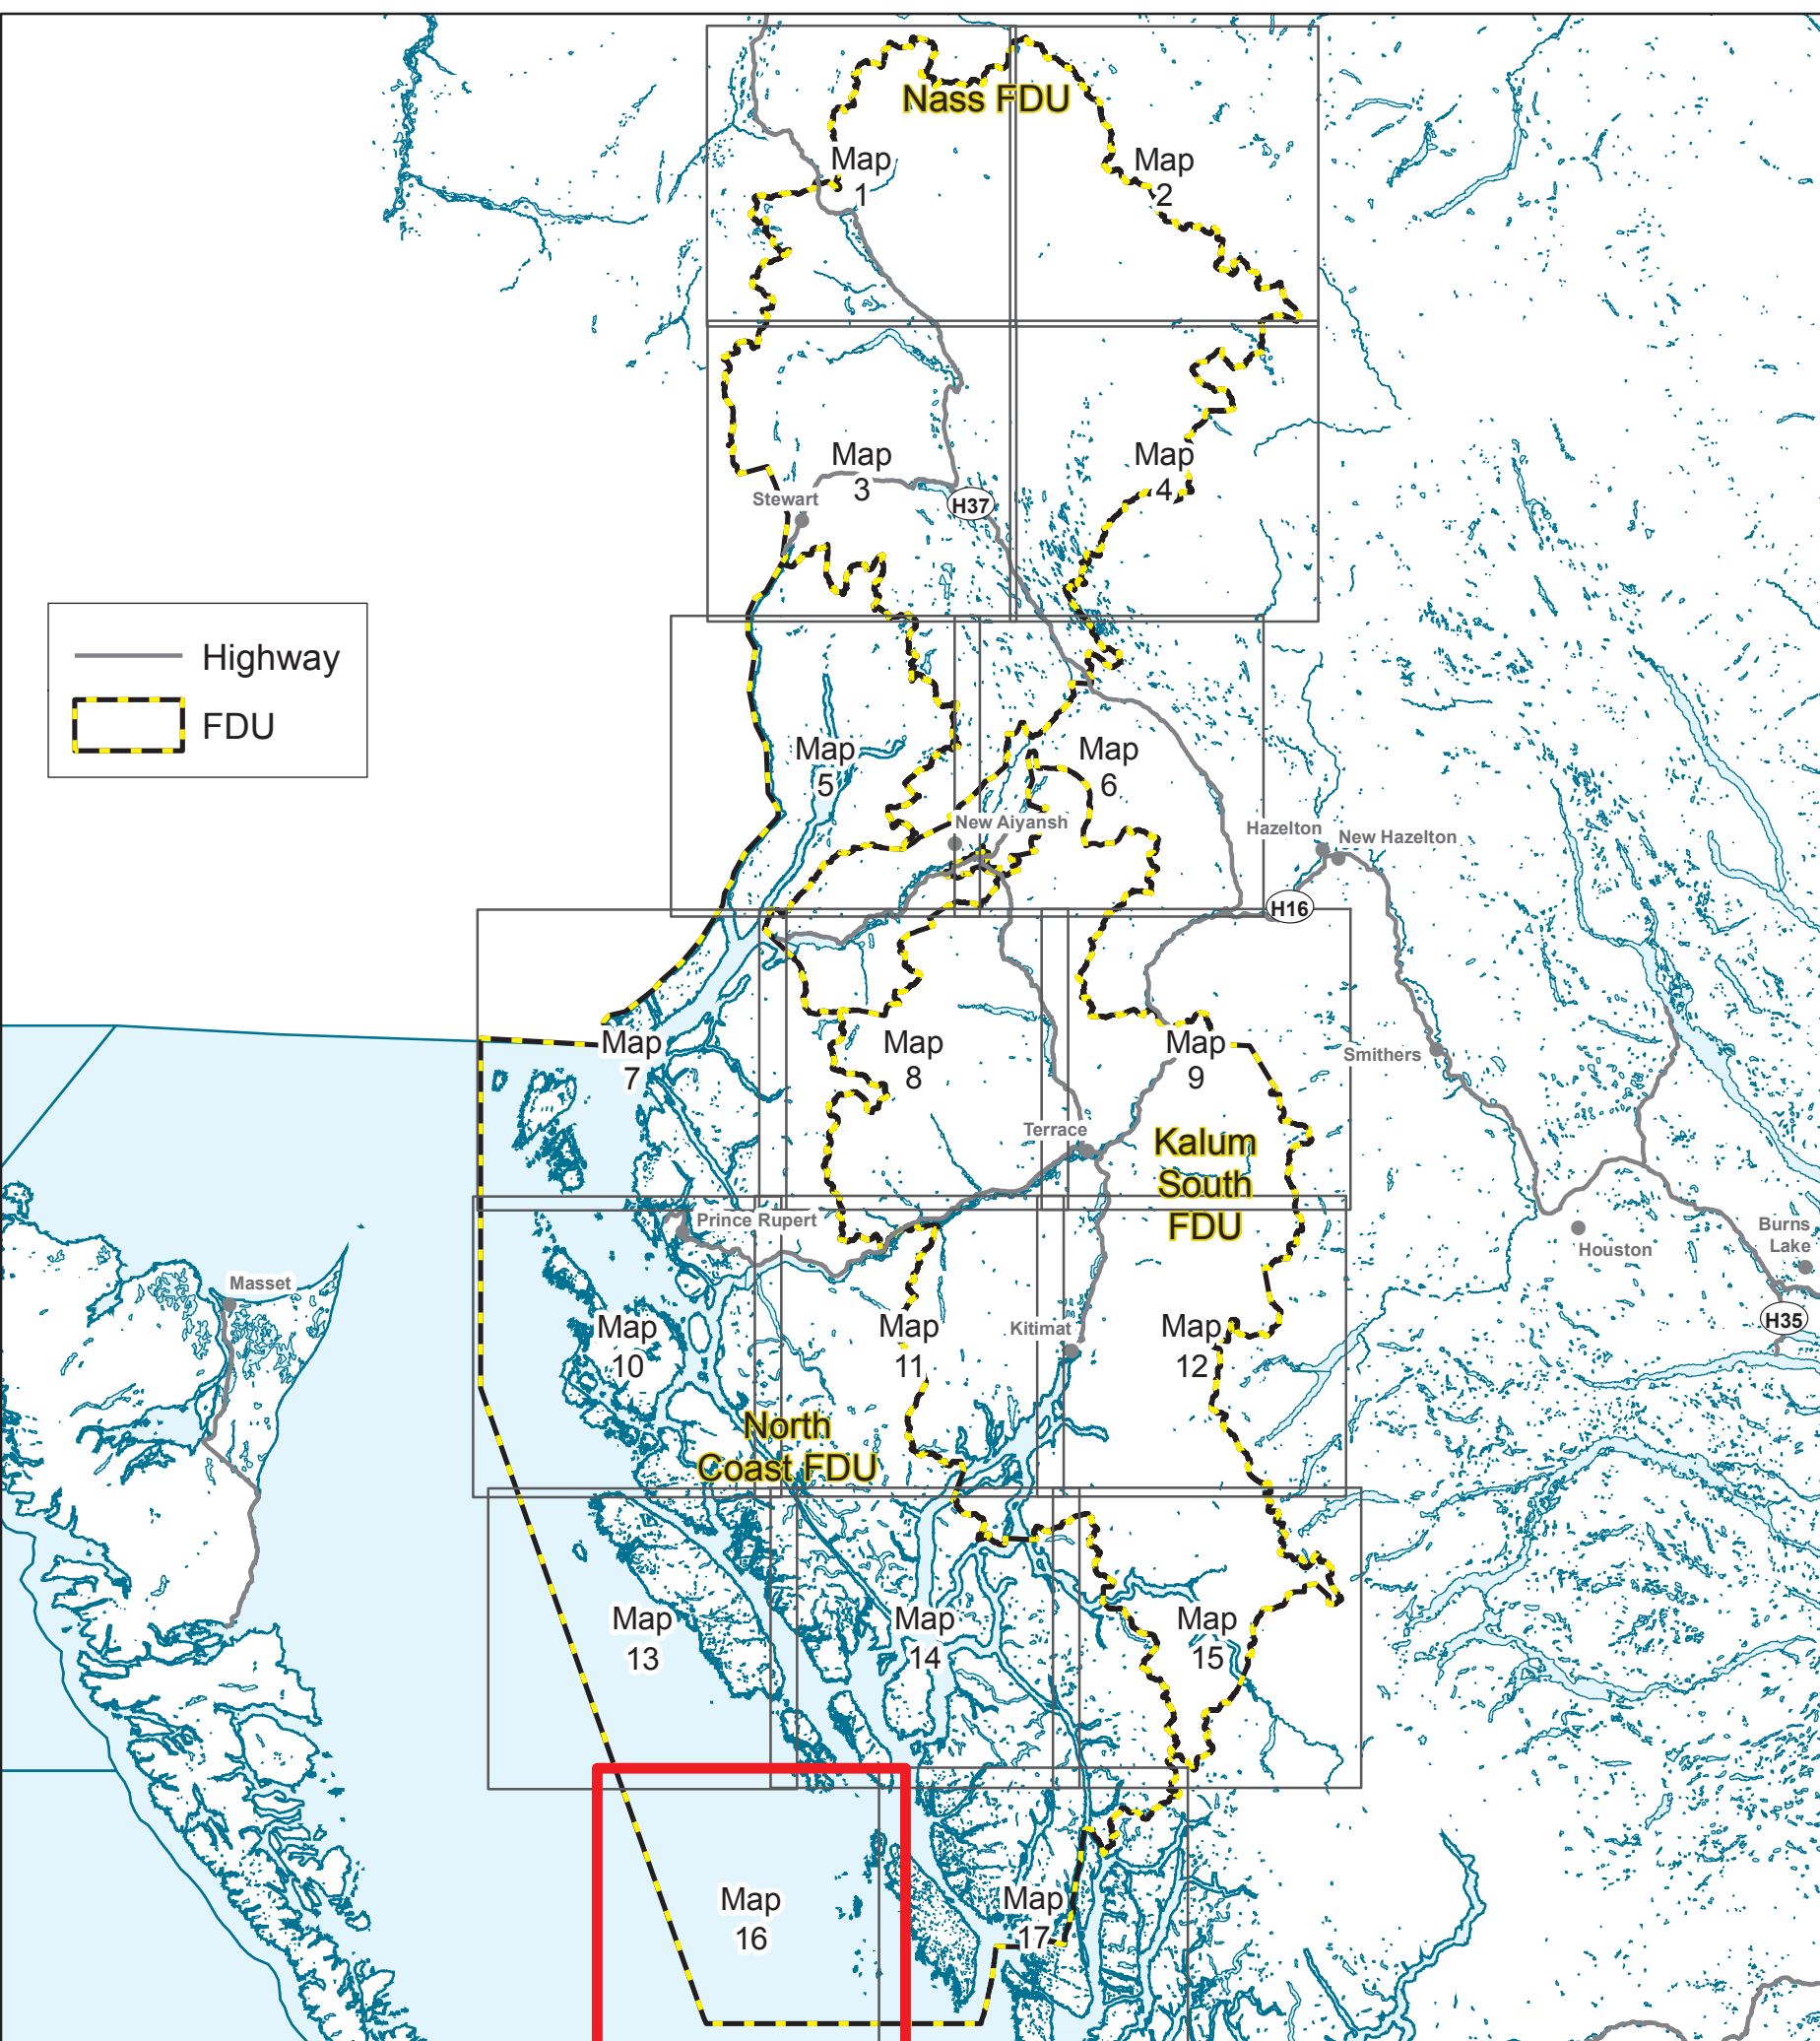

Recreation & Urban <ul style="list-style-type: none"> City Viewpoints Recreation Site Recreation Trail Recreation Area 	Land Management <ul style="list-style-type: none"> Kalum South FDU Nass FDU North Coast FDU Research plots Research plots - Active Visual Quality Objective Scenic Area OGMA TFL Landscape Unit Timber Supply Areas (BCGW) 	<ul style="list-style-type: none"> Community Watershed Fee Simple - No Harvest Indian Reserve Woodlot Community Forest Private Land Ecological Reserve Protected Area Provincial Park Biodiversity, Mining and Tourism Area 	Great Bear Rainforest Order <ul style="list-style-type: none"> Landscape Units GBR TSA Cedar Stewardship Area Grizzly Bear Habitat Important Fisheries Watershed Kermode Stewardship Area Kimsquit River Reserve Zone 	Kalum Sustainable Resource Management Plan <ul style="list-style-type: none"> Kalum Sustainable Resource Management Plan Botanical Forest Products Conservation Lands Ecosystem Network Grizzly Bear Identified Watersheds Skeena Islands Rare Ecosystems Special Habitats for General Wildlife Undeveloped Watersheds
Access Management <ul style="list-style-type: none"> Highways Network BCTS Permitted Roads BCTS FSRs 	Waterbodies & Streams <ul style="list-style-type: none"> Stream Lakes Class L1 Lake River Ocean 	Wildlife <ul style="list-style-type: none"> Wildlife Habitat Area WHA Common Species Name Coastal Tailed Frog WHA Data sensitive WHA Grizzly Bear WHA Marbled Murrelet WHA Northern Caribou WHA 	Nass South SRMP LUOR Order <ul style="list-style-type: none"> Nass South Sustainable Resource Management Plan Ecosystem Network Equivalent Clearcut Area Threshold Watersheds Special Habitats for General Wildlife Water Management Units Gilanyow Treaty Settlement Lands Offer 2002 - Nass South SRMP - Non Legal Nisga'a Lands Nass Area Nass Wildlife Area 	Area Specific Management <ul style="list-style-type: none"> Area visible from Sue Channel/Hawkesbury Island Protected Area Lakelse River SRMZ - Subzone 1 Lakelse River SRMZ - Subzone 2 Milgit Valley Upper Kitsumkalum SRMZ Wildlife Connectivity Corridors Kiteen-Cedar Full Retention Kiteen-Cedar Partial Retention Williams and Thomas/Clore
Harvesting Information <ul style="list-style-type: none"> TSL Issued Declared BC Timber Sale Areas 	UWR Speices <ul style="list-style-type: none"> Ovda UWR M-ORAM UWR M-ALAL UWR Wildlife Migration Corridor Nelson and Willoughby Creek - Flat and White River Area Nass Moose Winter Survey Area 			