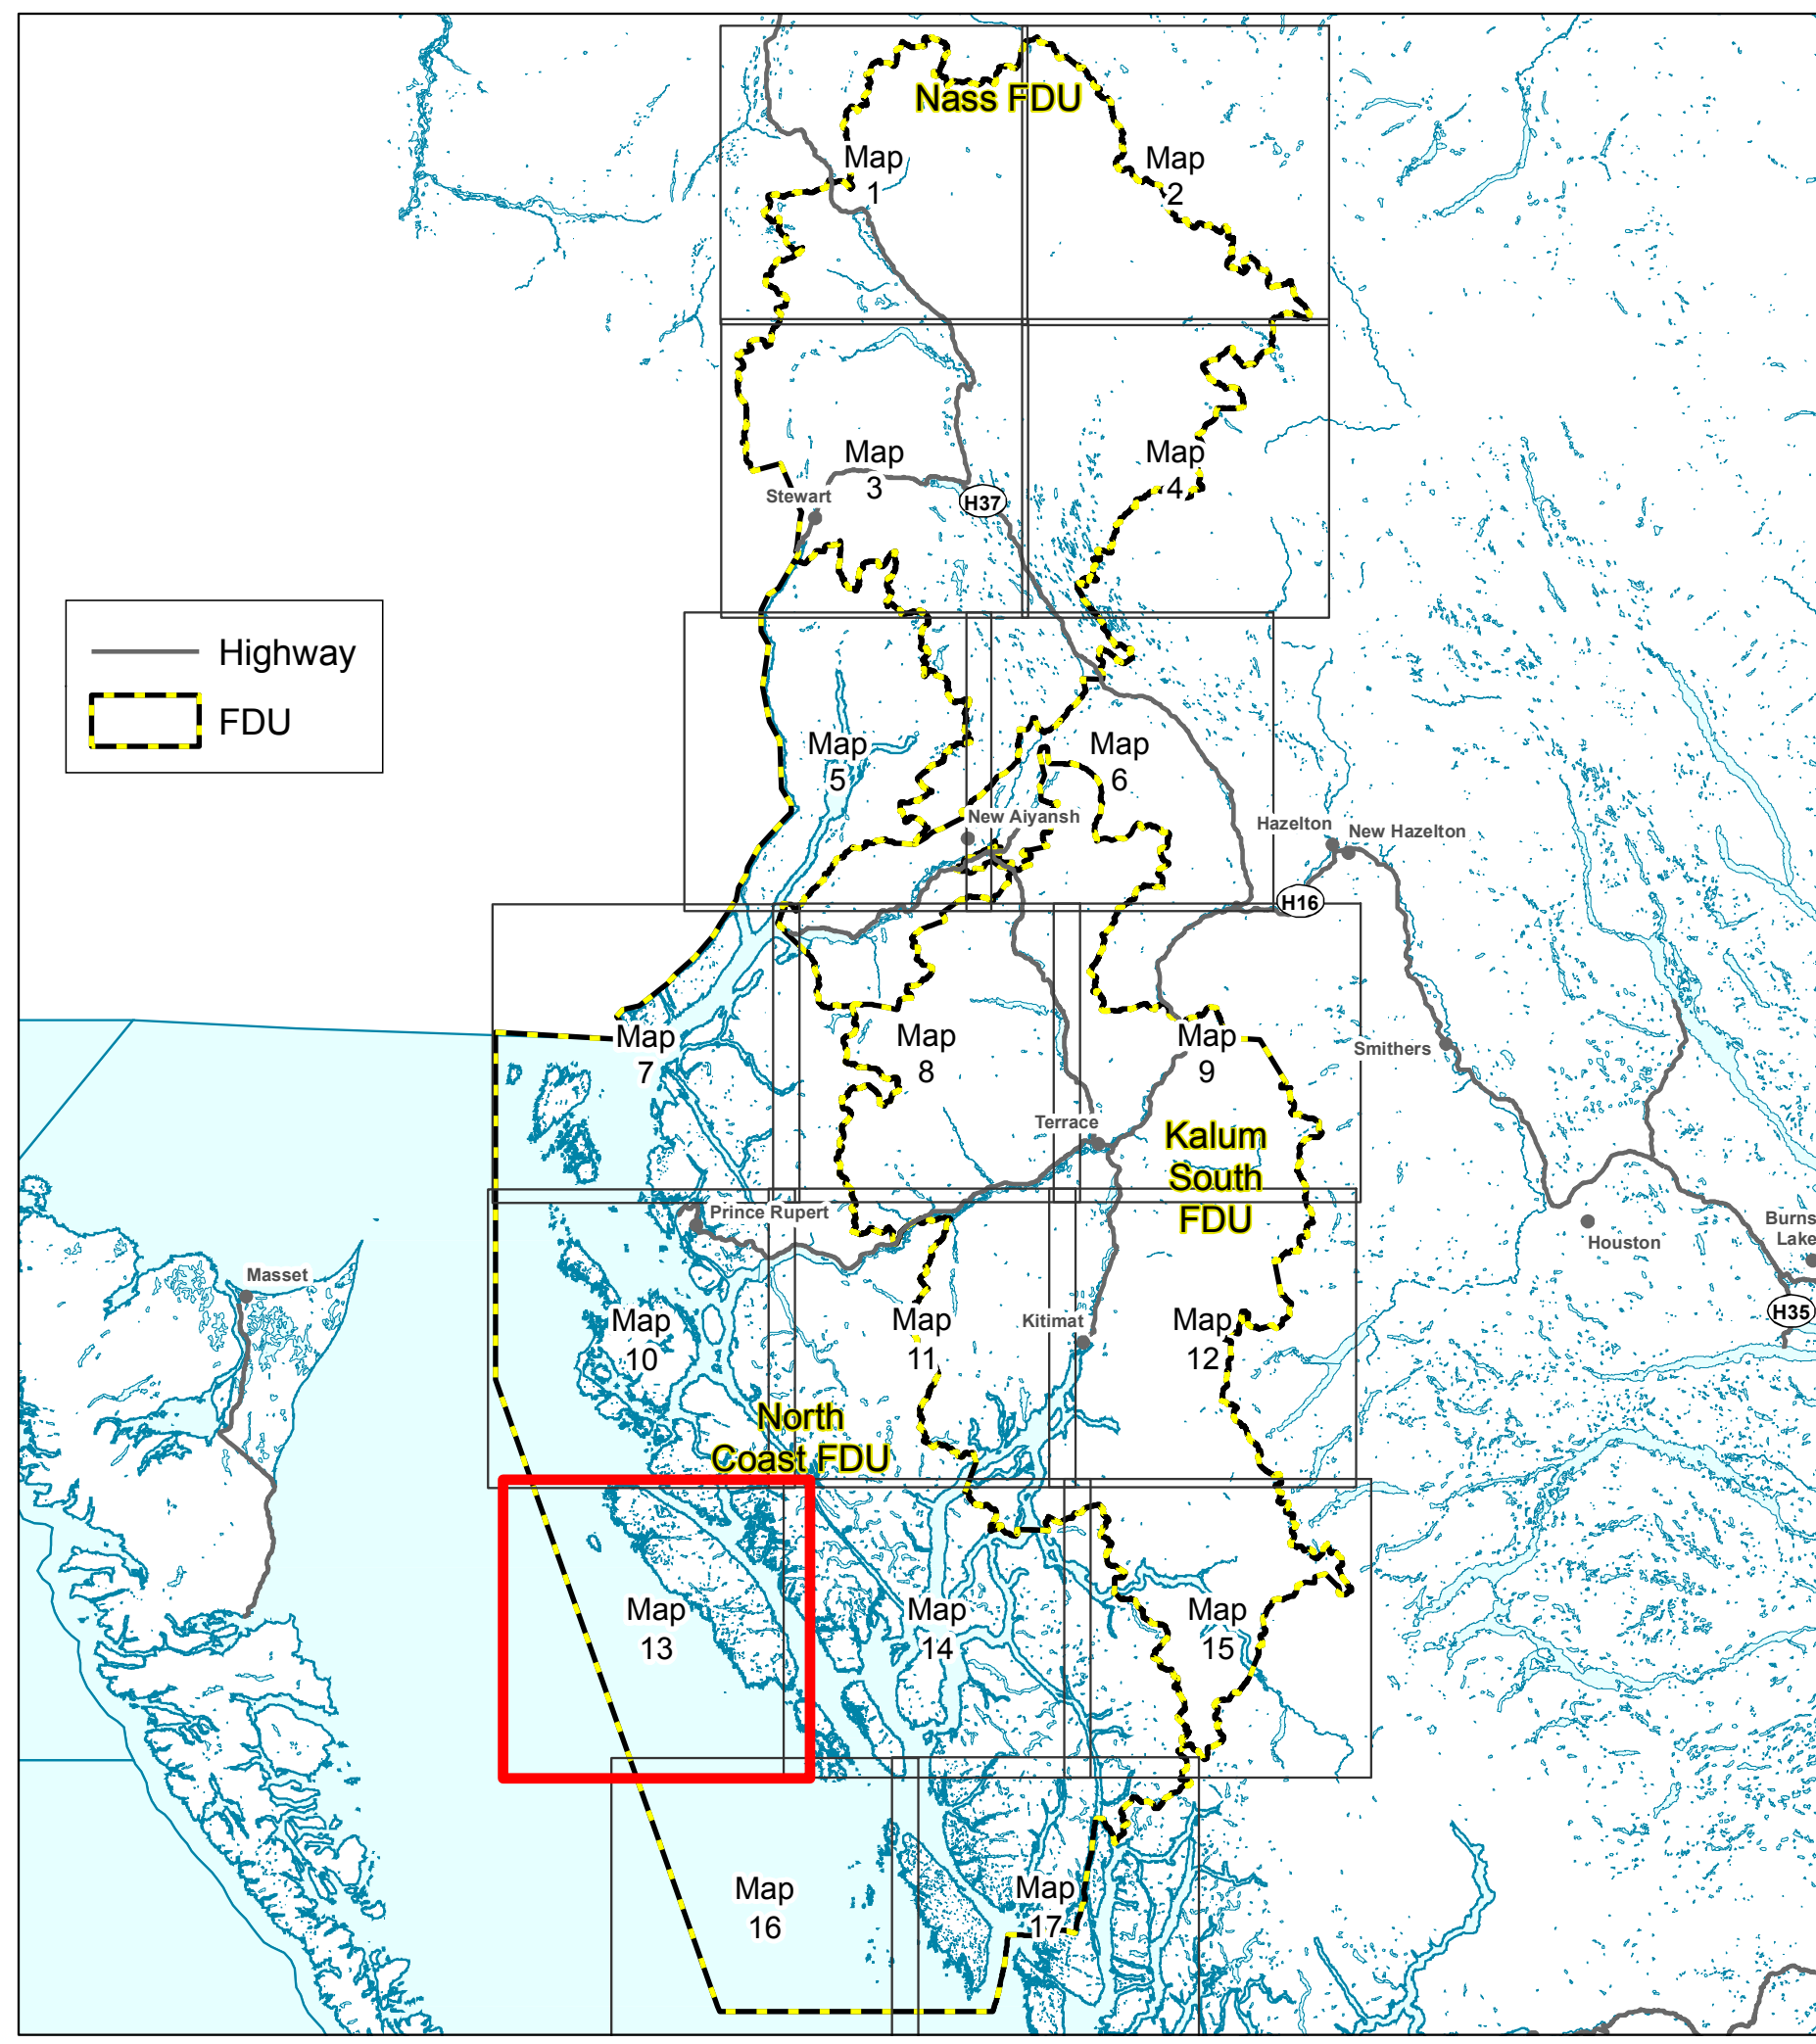

BC TIMBER SALES (BCTS) SKEENA BUSINESS AREA (TSK)

Coast Mountains Natural Resource District Forest Stewardship Plan 2023-2028 #938

Date Produced: 2024-01-10
Map produced by: BCTS Skeena
User Name: TREFRIES
Projection: Albers; Datum: NAD 83
MXD: FSP2M_v65_44x34_Dec2023
Map 13 of 17