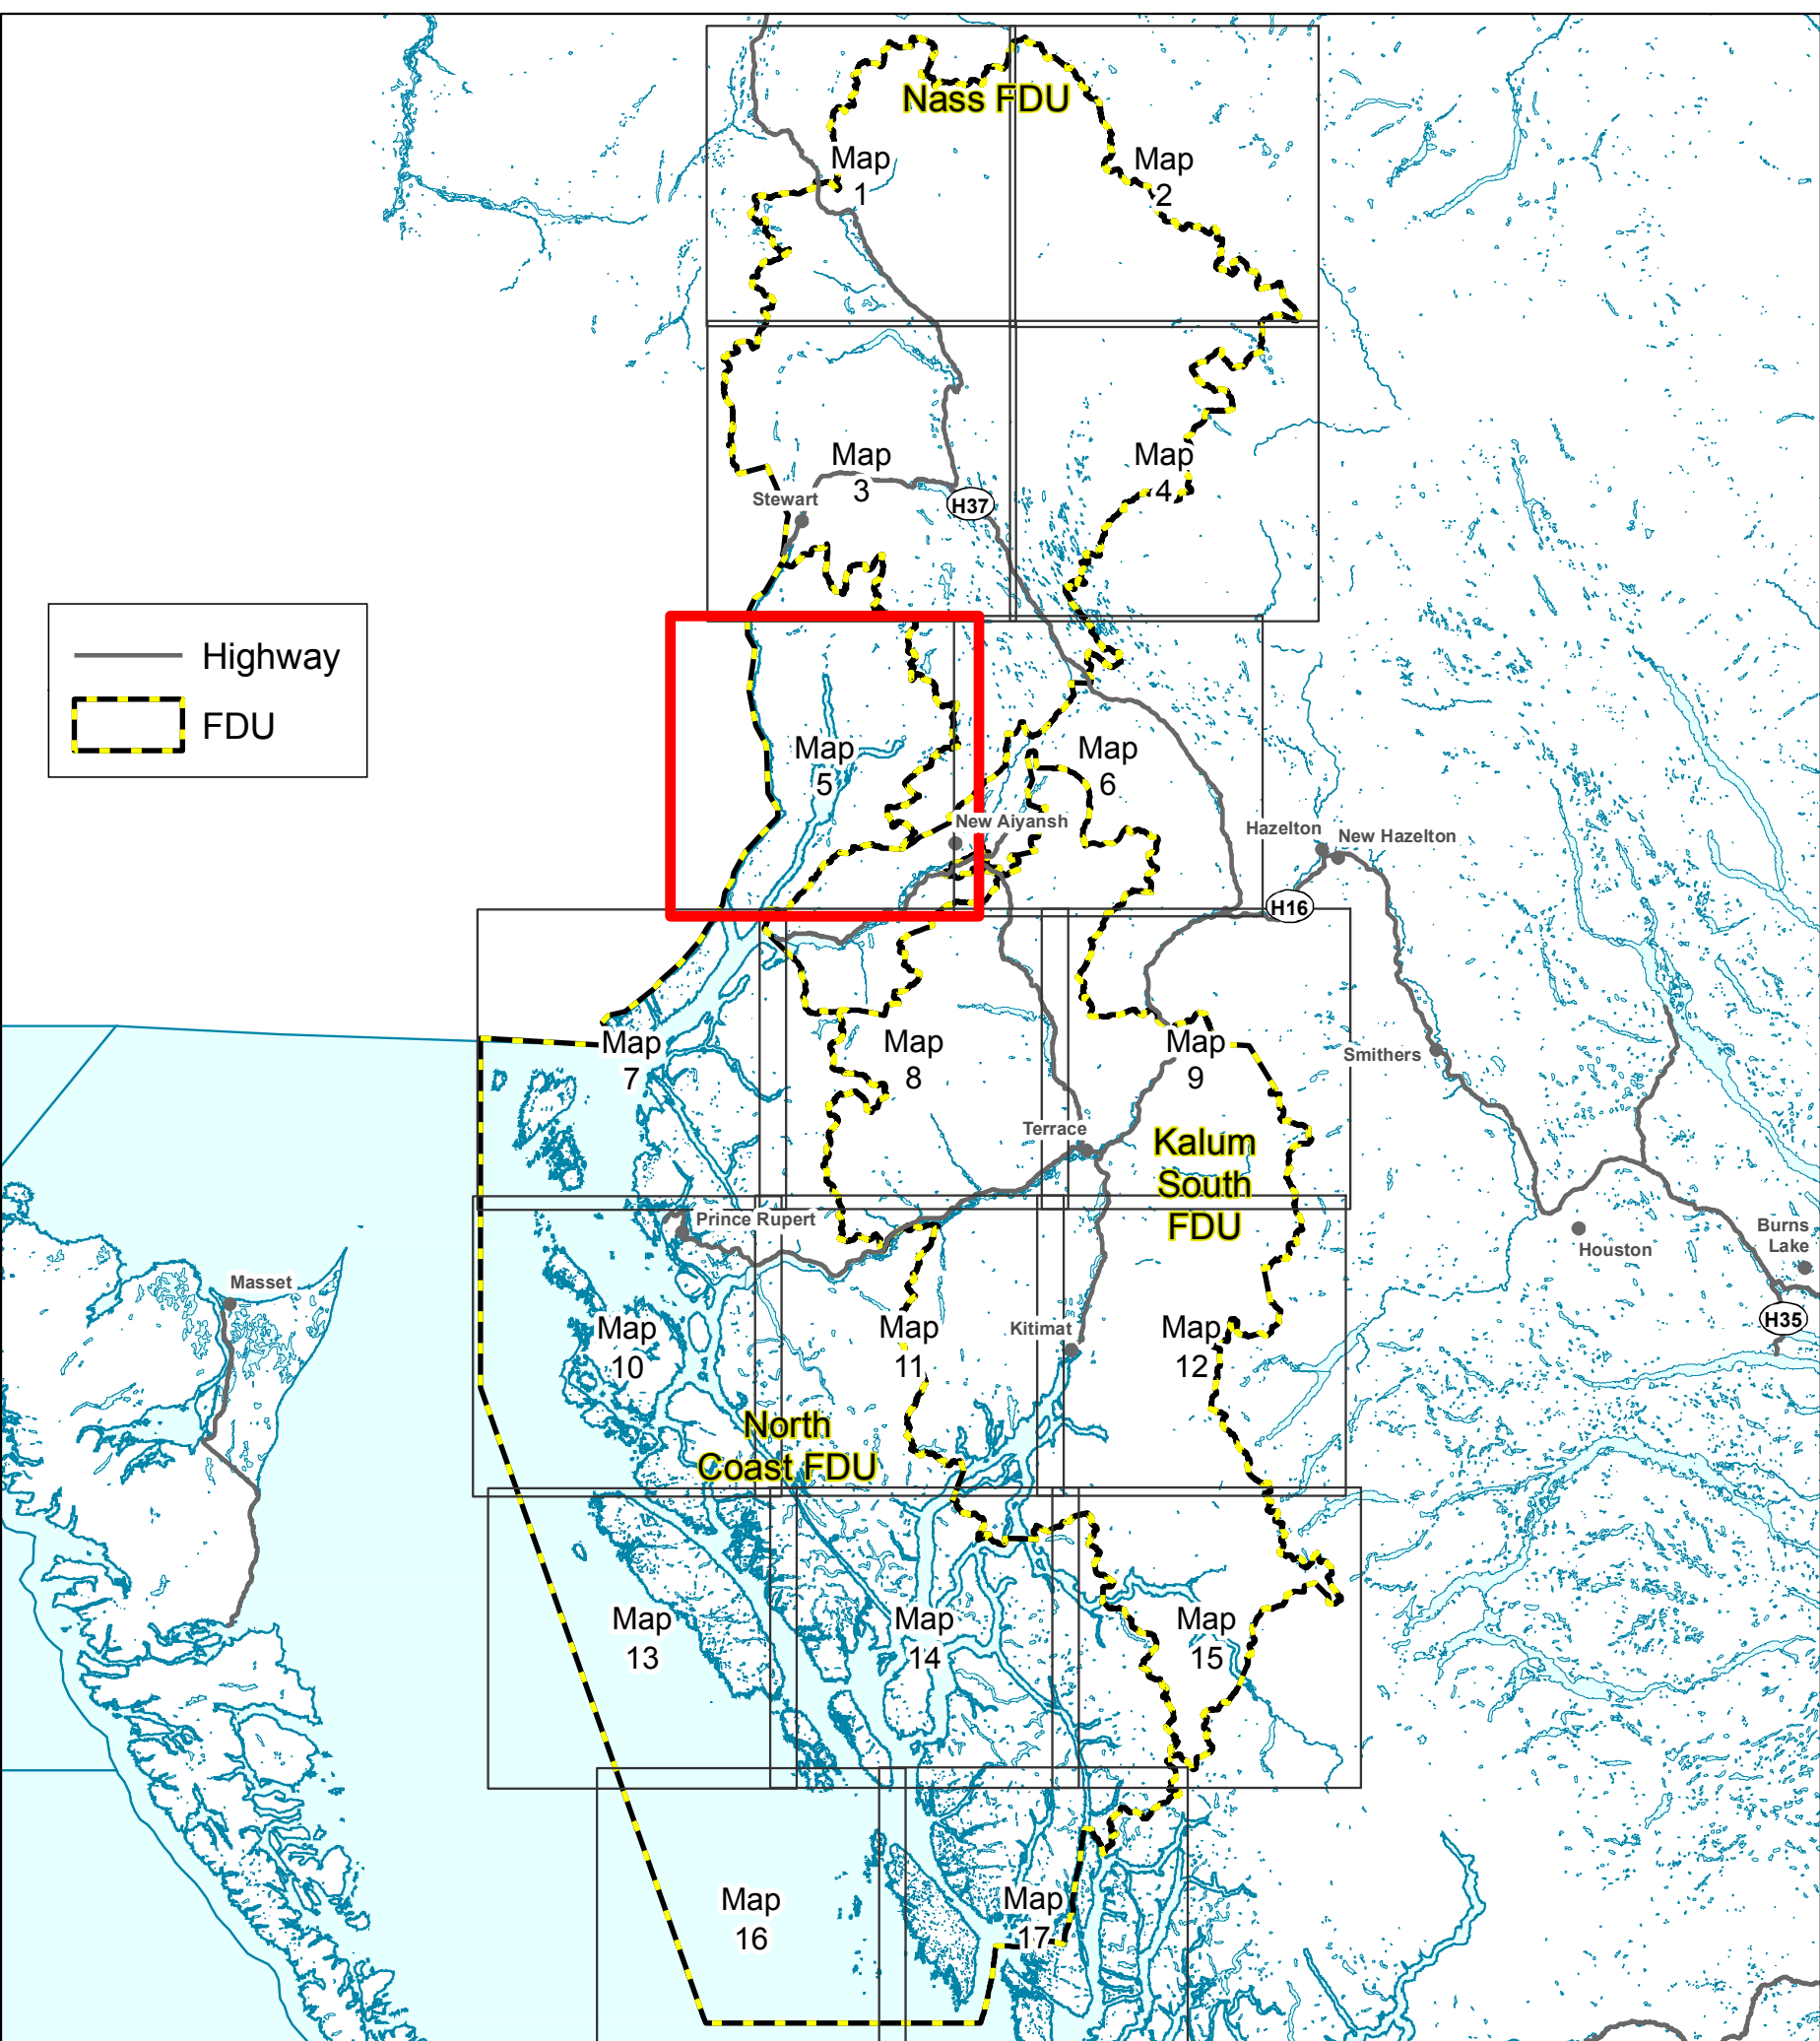

BC TIMBER SALES (BCTS) SKEENA BUSINESS AREA (TSK)

Coast Mountains Natural Resource District Forest Stewardship Plan 2023-2028 #938

Date Produced: 2024-01-10
Map produced by: BCTS Skeena
User Name: TREFRIES
Projection: Albers; Datum: NAD 83
MXD: FSP2M_v65_44x34_Dec2023
Map 5 of 17