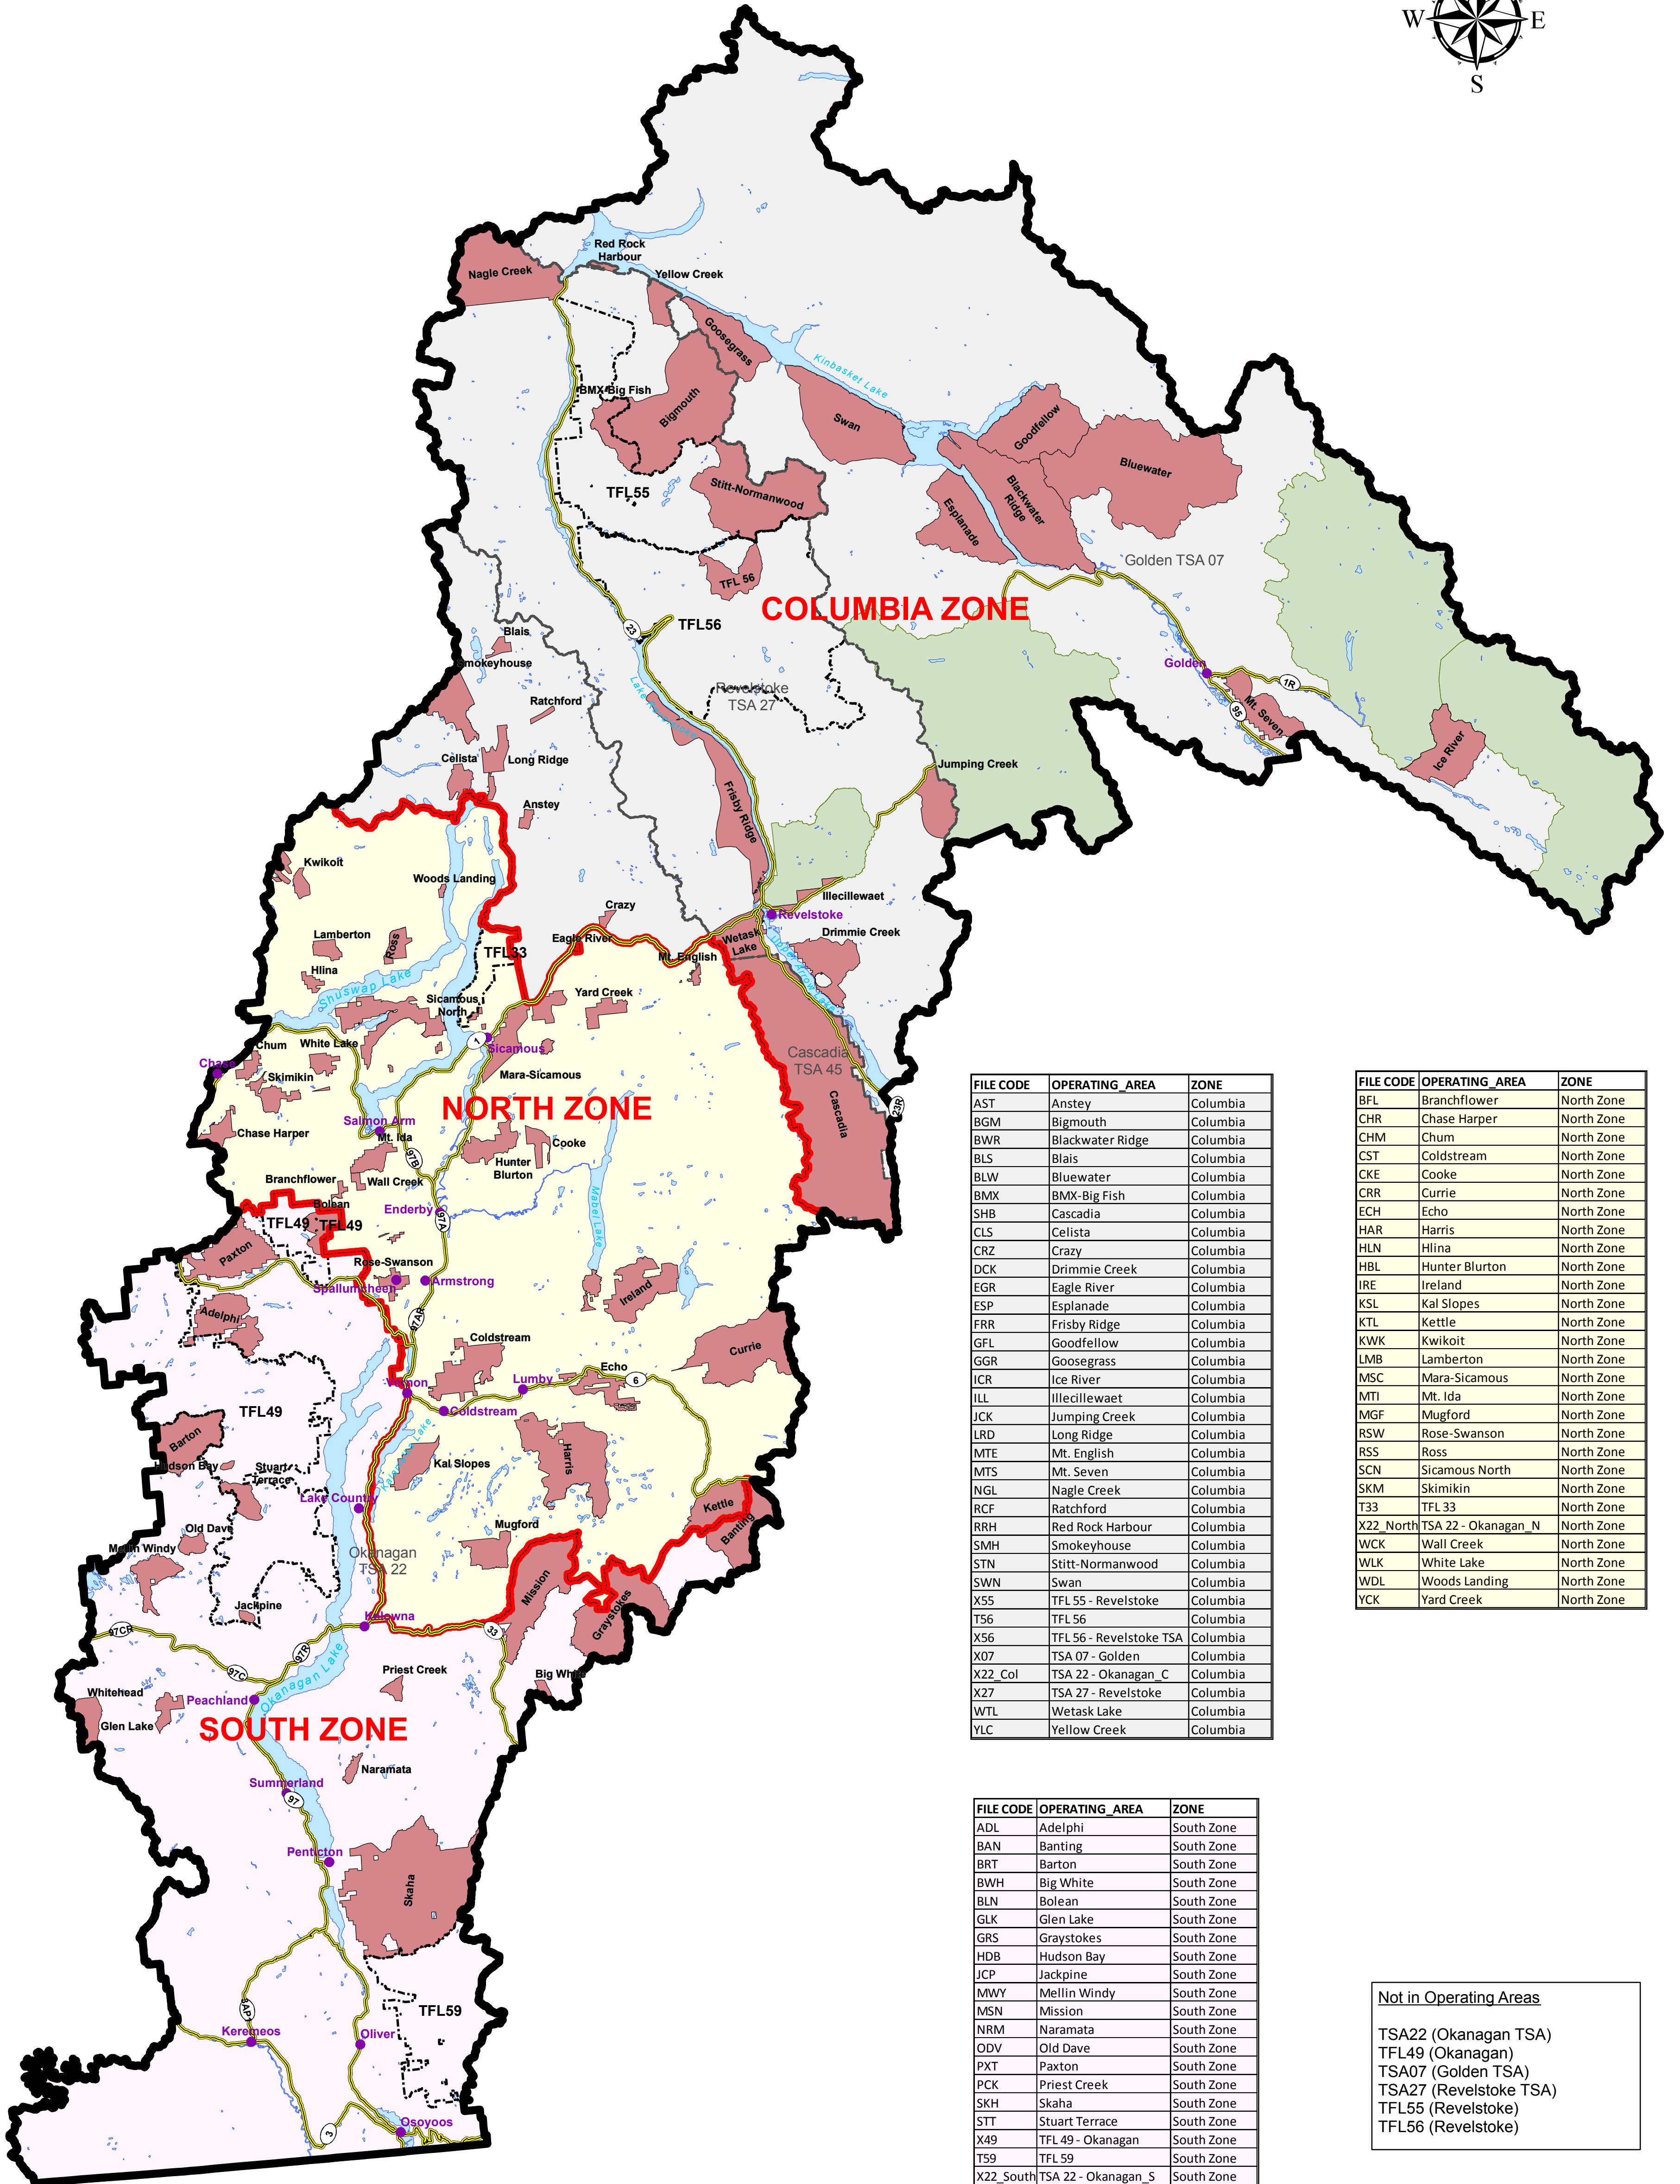

TOC FIELD TEAM ZONE MAP

FILE CODE	OPERATING_AREA	ZONE
AST	Anstey	Columbia
BGM	Bigmouth	Columbia
BWR	Blackwater Ridge	Columbia
BLS	Blais	Columbia
BLW	Bluewater	Columbia
BMX	BMX-Big Fish	Columbia
SHB	Cascadia	Columbia
CLS	Celista	Columbia
CRZ	Crazy	Columbia
DCK	Drimmie Creek	Columbia
EGR	Eagle River	Columbia
ESP	Espanade	Columbia
FRR	Frisby Ridge	Columbia
GFL	Goodfellow	Columbia
GGR	Goosegrass	Columbia
ICR	Ice River	Columbia
ILL	Illecillewaet	Columbia
JCK	Jumping Creek	Columbia
LRD	Long Ridge	Columbia
MTE	Mt. English	Columbia
MTS	Mt. Seven	Columbia
NGL	Nagle Creek	Columbia
RCF	Ratchford	Columbia
RRH	Red Rock Harbour	Columbia
SMH	Smokeyhouse	Columbia
STN	Stitt-Normanwood	Columbia
SWN	Swan	Columbia
X55	TFL 55 - Revelstoke	Columbia
T56	TFL 56	Columbia
X56	TFL 56 - Revelstoke TSA	Columbia
X07	TSA 07 - Golden	Columbia
X22_Col	TSA 22 - Okanagan_C	Columbia
X27	TSA 27 - Revelstoke	Columbia
WTL	Wetask Lake	Columbia
YLC	Yellow Creek	Columbia

FILE CODE	OPERATING_AREA	ZONE
ADL	Adelphi	South Zone
BAN	Banting	South Zone
BRT	Barton	South Zone
BWH	Big White	South Zone
BLN	Bolean	South Zone
GLK	Glen Lake	South Zone
GRS	Graystokes	South Zone
HDB	Hudson Bay	South Zone
JCP	Jackpine	South Zone
MWY	Mellin Windy	South Zone
MSN	Mission	South Zone
NRM	Naramata	South Zone
ODV	Old Dave	South Zone
PXT	Paxton	South Zone
PCK	Priest Creek	South Zone
SKH	Skaha	South Zone
STT	Stuart Terrace	South Zone
X49	TFL 49 - Okanagan	South Zone
T59	TFL 59	South Zone
X22_South	TSA 22 - Okanagan_S	South Zone
WHD	Whitehead	South Zone

Not in Operating Areas

- TSA22 (Okanagan TSA)
- TFL49 (Okanagan)
- TSA07 (Golden TSA)
- TSA27 (Revelstoke TSA)
- TFL55 (Revelstoke)
- TFL56 (Revelstoke)

Scale: 1:650,000