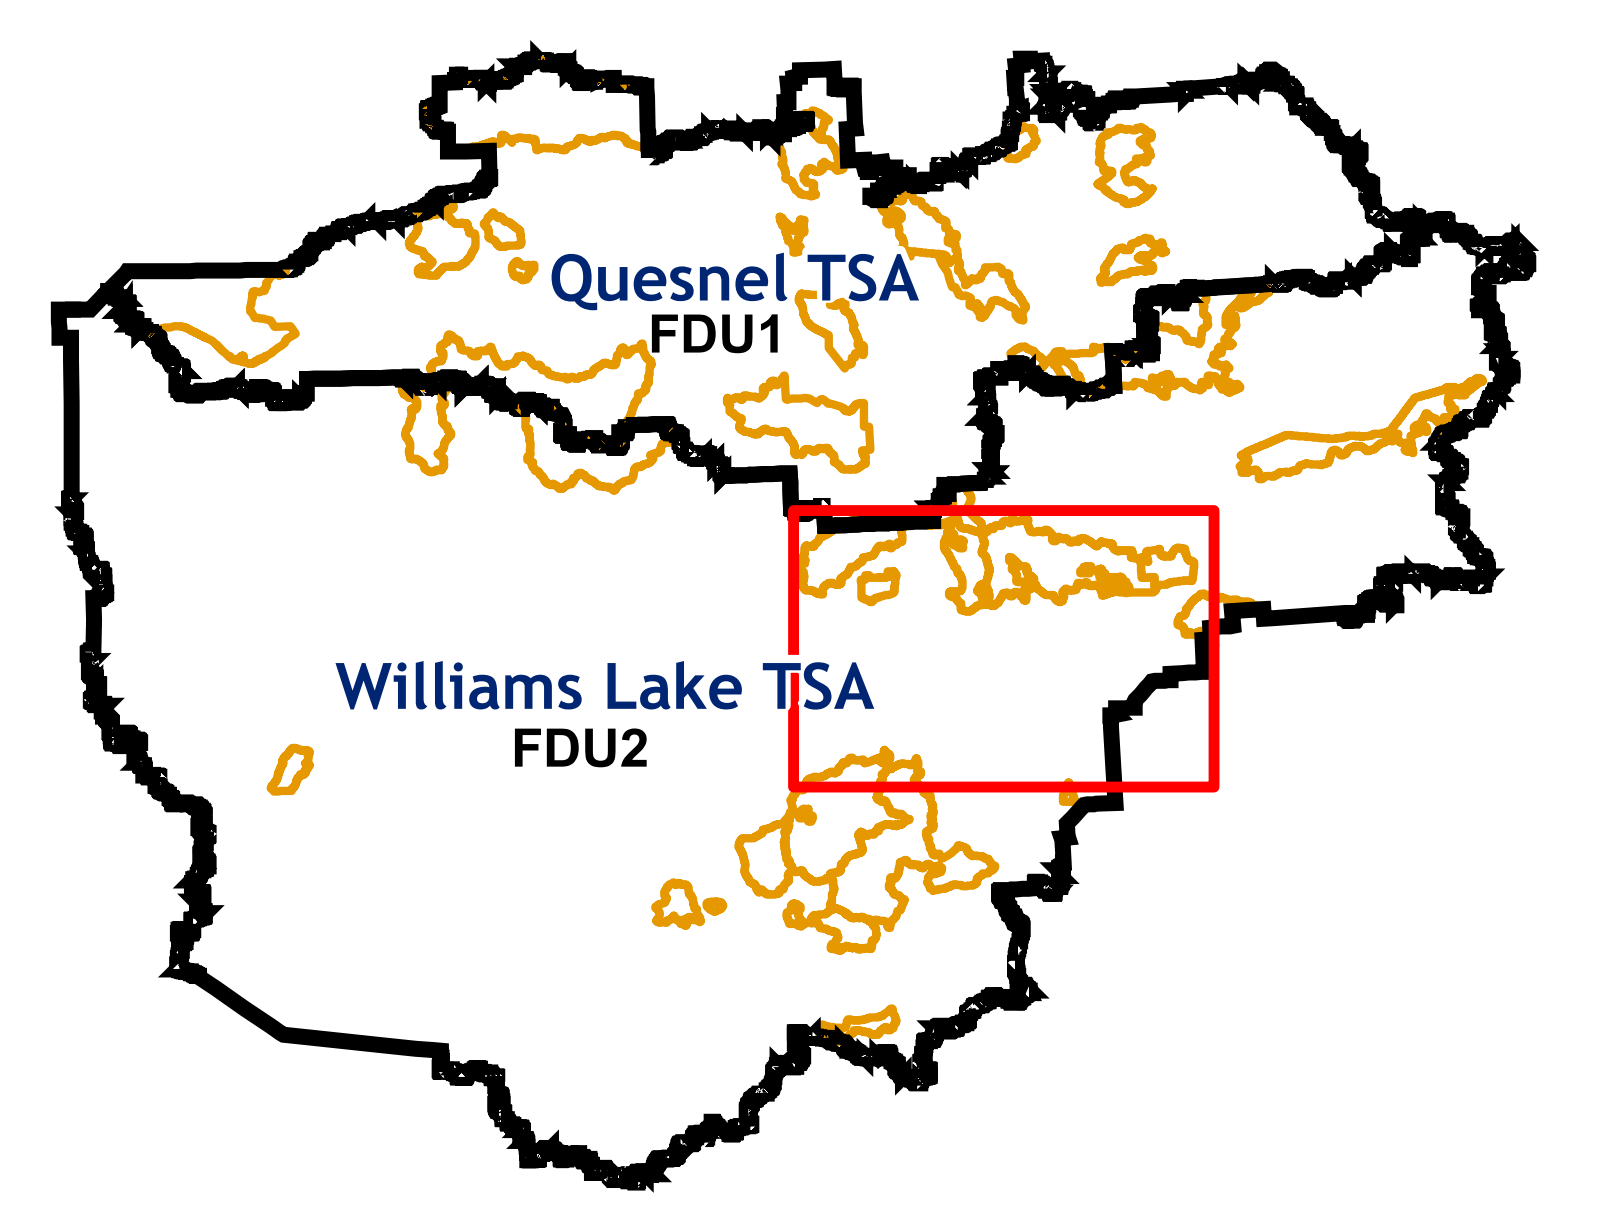

FSP Map Cariboo Biological Diversity

Legend

- First Nation Reserves
- Biogeoclimatic Zone
- Landscape Units
- Birch Areas for First Nations - Cariboo Chilcotin LUP - Legal
- Community Areas of Special Concern - Cariboo Chilcotin LUP - Legal
- Grassland Benchmark Area - Cariboo Chilcotin LUP - Legal
- FDU
- Highways Network
- Roads (FTEN)
- Private Land
- Operating Areas
- UBC Research Forest
- Place Names
- Park & Protected Area
- CCLUP Zones and Subunits - Updated 2003 - Cariboo Chilcotin LUP - Non Legal
- OGMA - Legal
- PERM
- ROT
- TRANS

Datum: NAD 1983
Projection: BC Albers
Date: 15 Apr 2020

Location: \\bctsd\data\tcc_root
\\GIS_Workspace\Projects\18038 - FSP maps\HeloiseDW