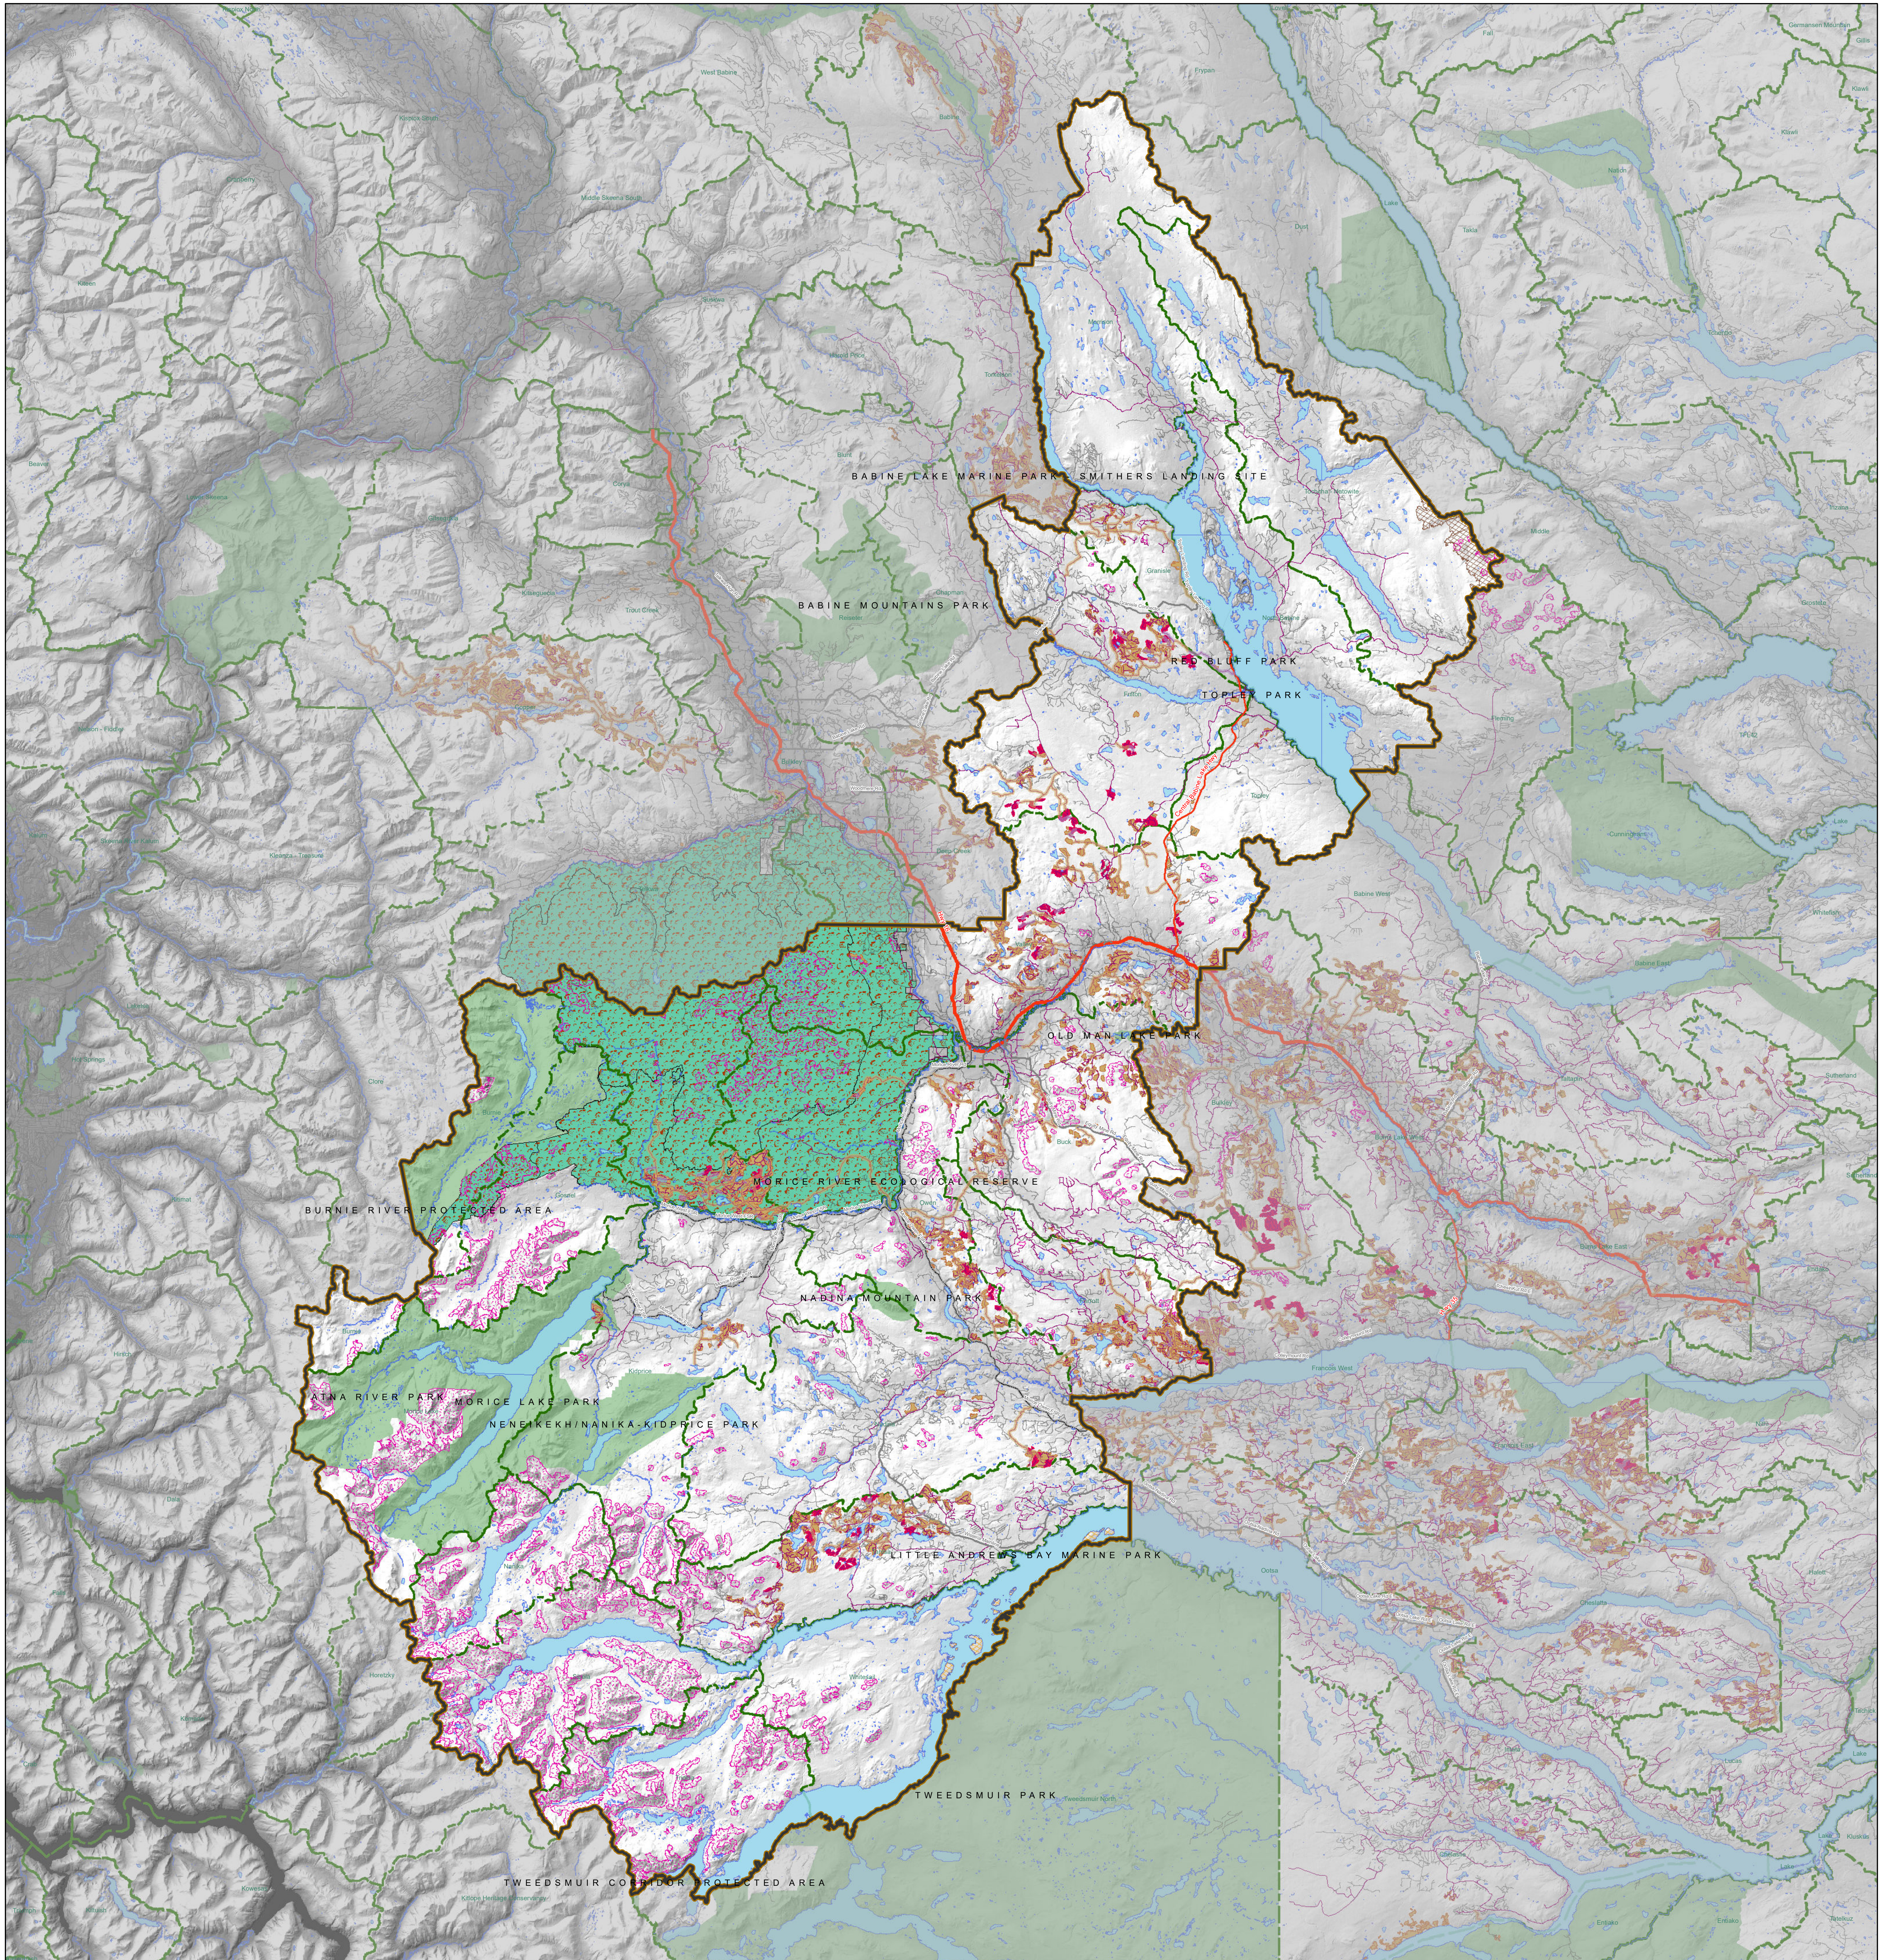

Nadina FSP - Morice FDU - Wildlife Management

1:300,000

BCTS Tenures

- Morice FDU
- Forest Service Road
- Road Permit
- BCTS Roads
- FSP Declared Blocks
- BCTS Blocks

Administrative Boundaries

- Morice FDU

Wildlife Management

- Wildlife Nadina Goat
- Telkwa Caribou-Management Zone
- Telkwa Caribou-Core Area
- Takla Caribou - Winter Range
- Tweedsmuir Caribou - Calving Islands

Transportation

- Public Roads
- Main Forest Service Roads
- Lesser Highways
- Francois Lake Ferry
- Hwy 16
- Trim Transportation

Planning Boundaries

- Landscape Units

Nadina FSP 2019-2024
 Source Data: BCGW
 BCTS Babine
 Cartographer: Cynthia Barden
 Updated by: M Robinson
 Date: 2019/08/22