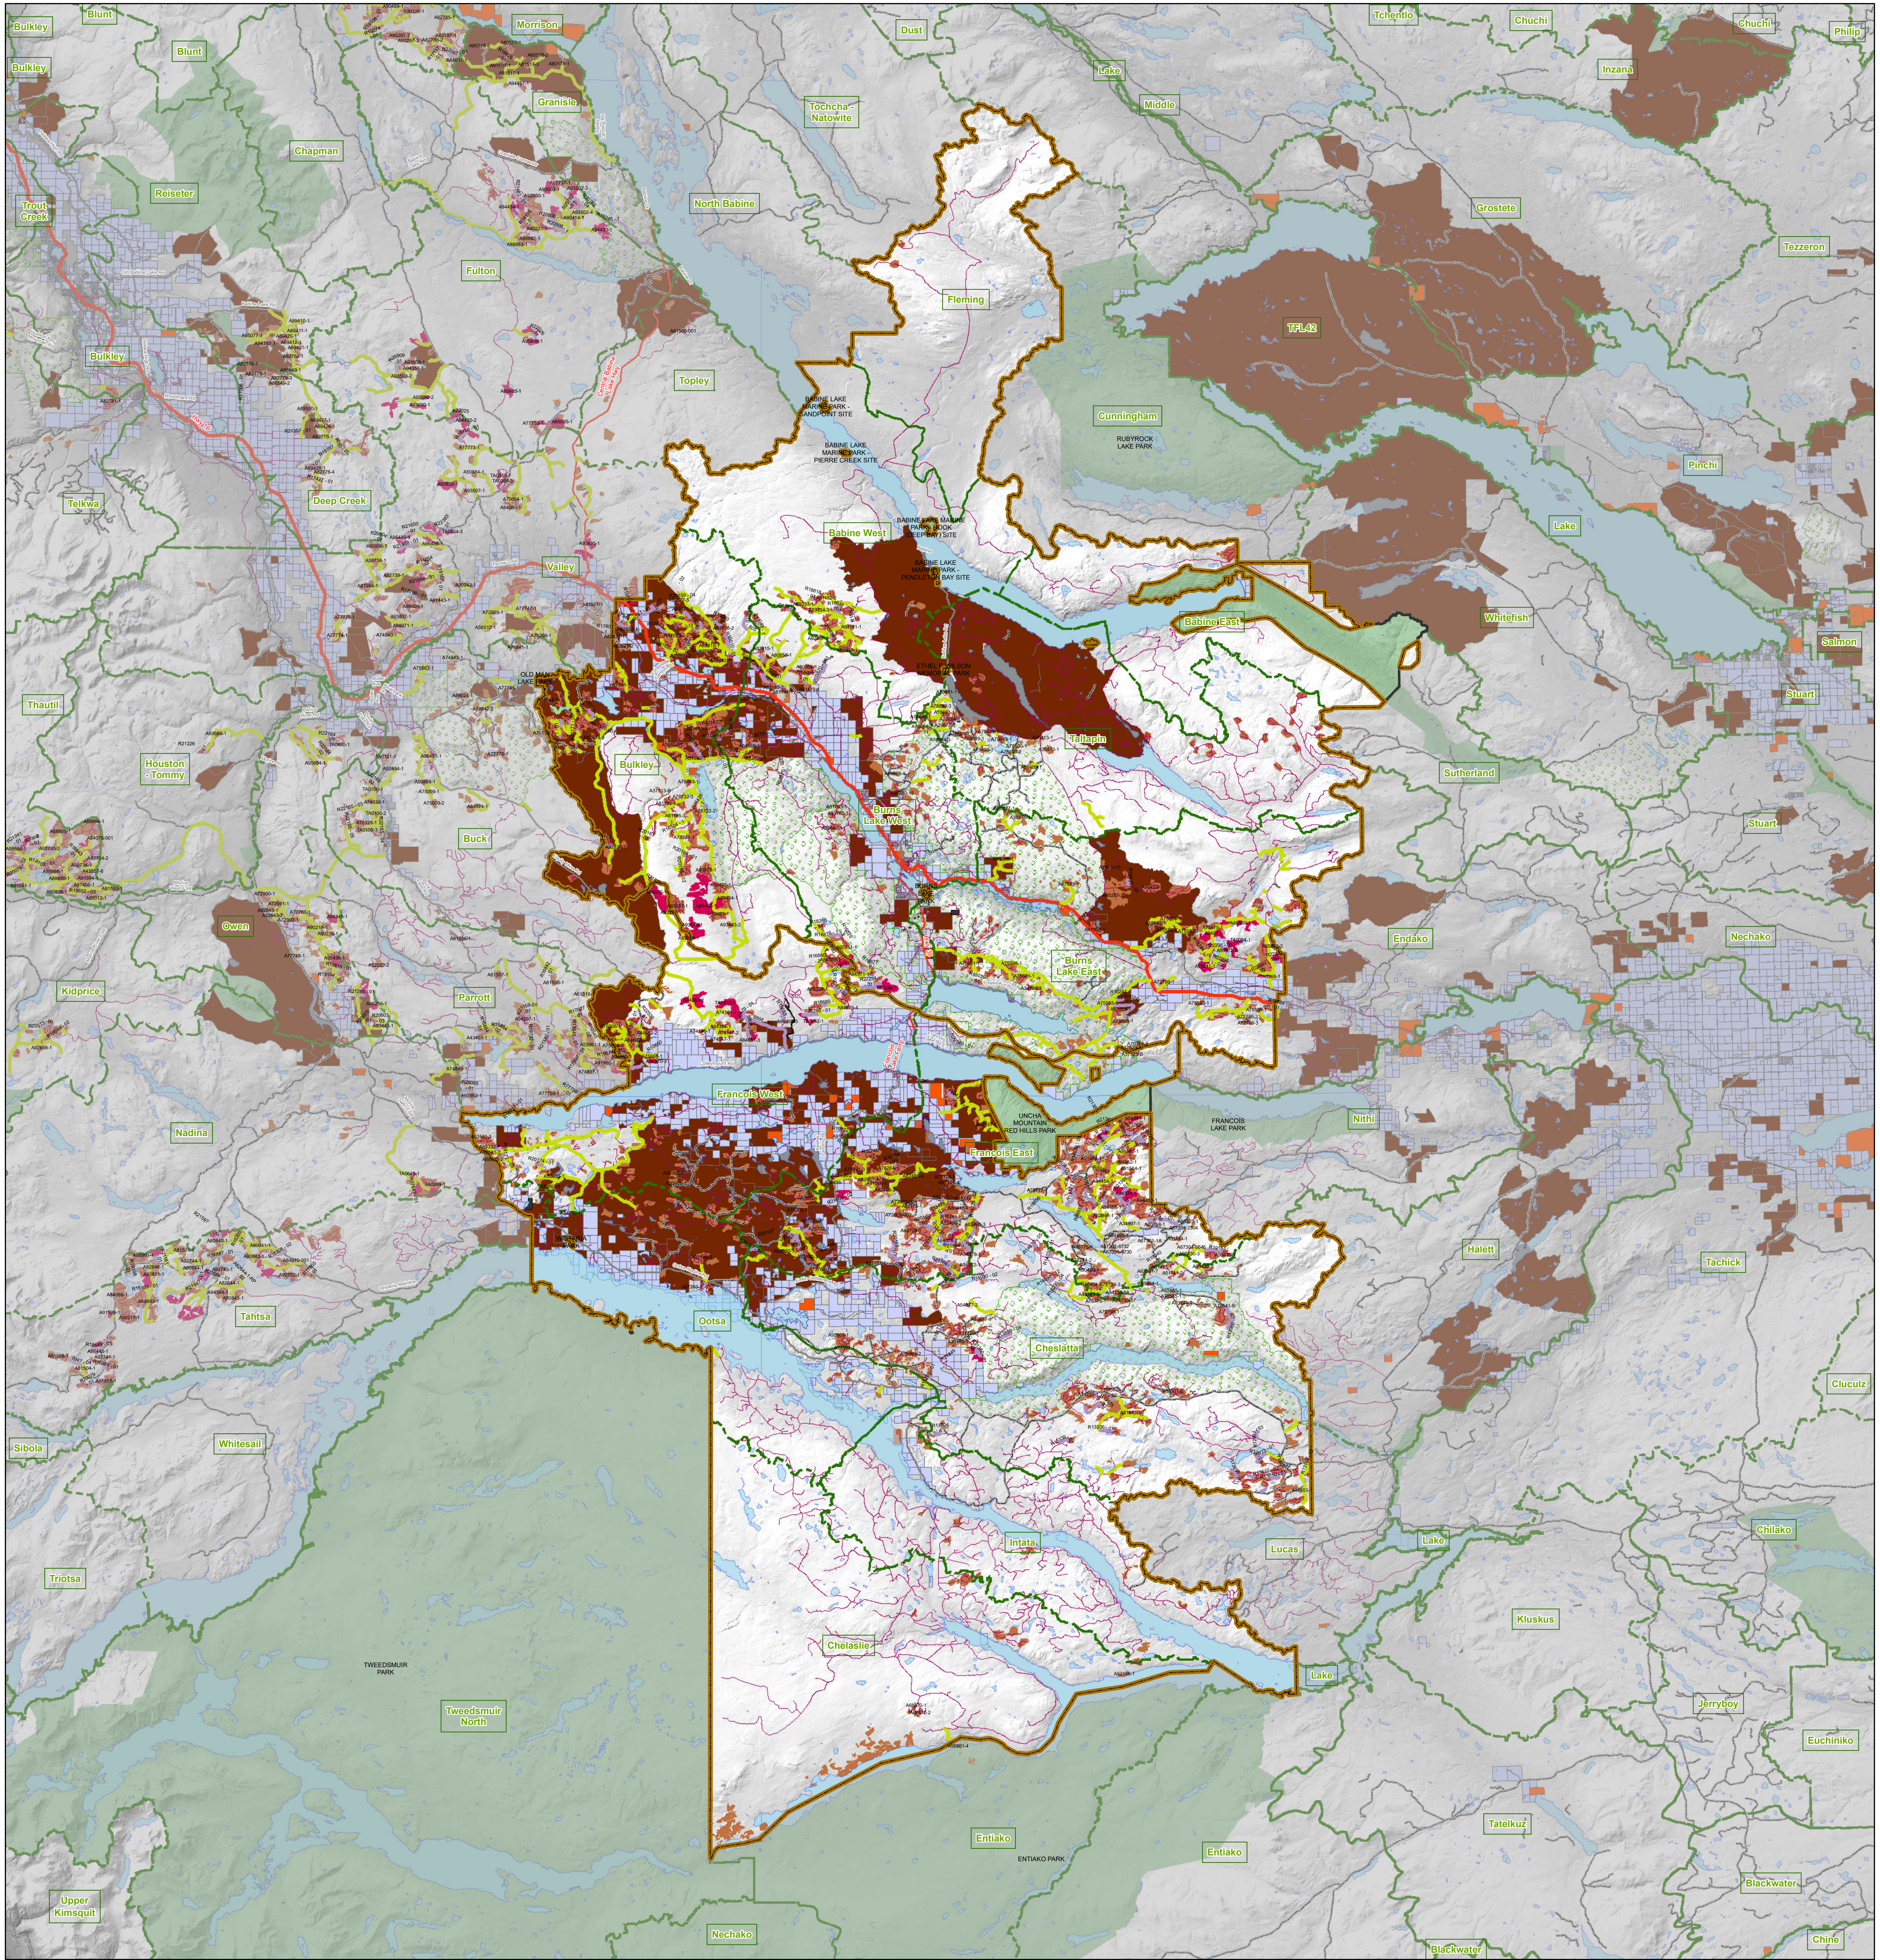

# Nadina FSP - Lakes North and South FDU - Land Management

### Administrative Boundaries

- Lakes North / South TSA

### BCTS Tenures

- ▭ Lakes\_FDU
- Forest Service Road
- Road Permit
- BCTS Roads
- FSP Declared Areas
- BCTS Blocks

### Lakes Land Management

- FSP Recreation Trail
- FSP Recreation Site
- Indian Reserves
- Woodlot
- Community Forest
- Private Land
- Parks / Ecological Reserves / Protected Areas