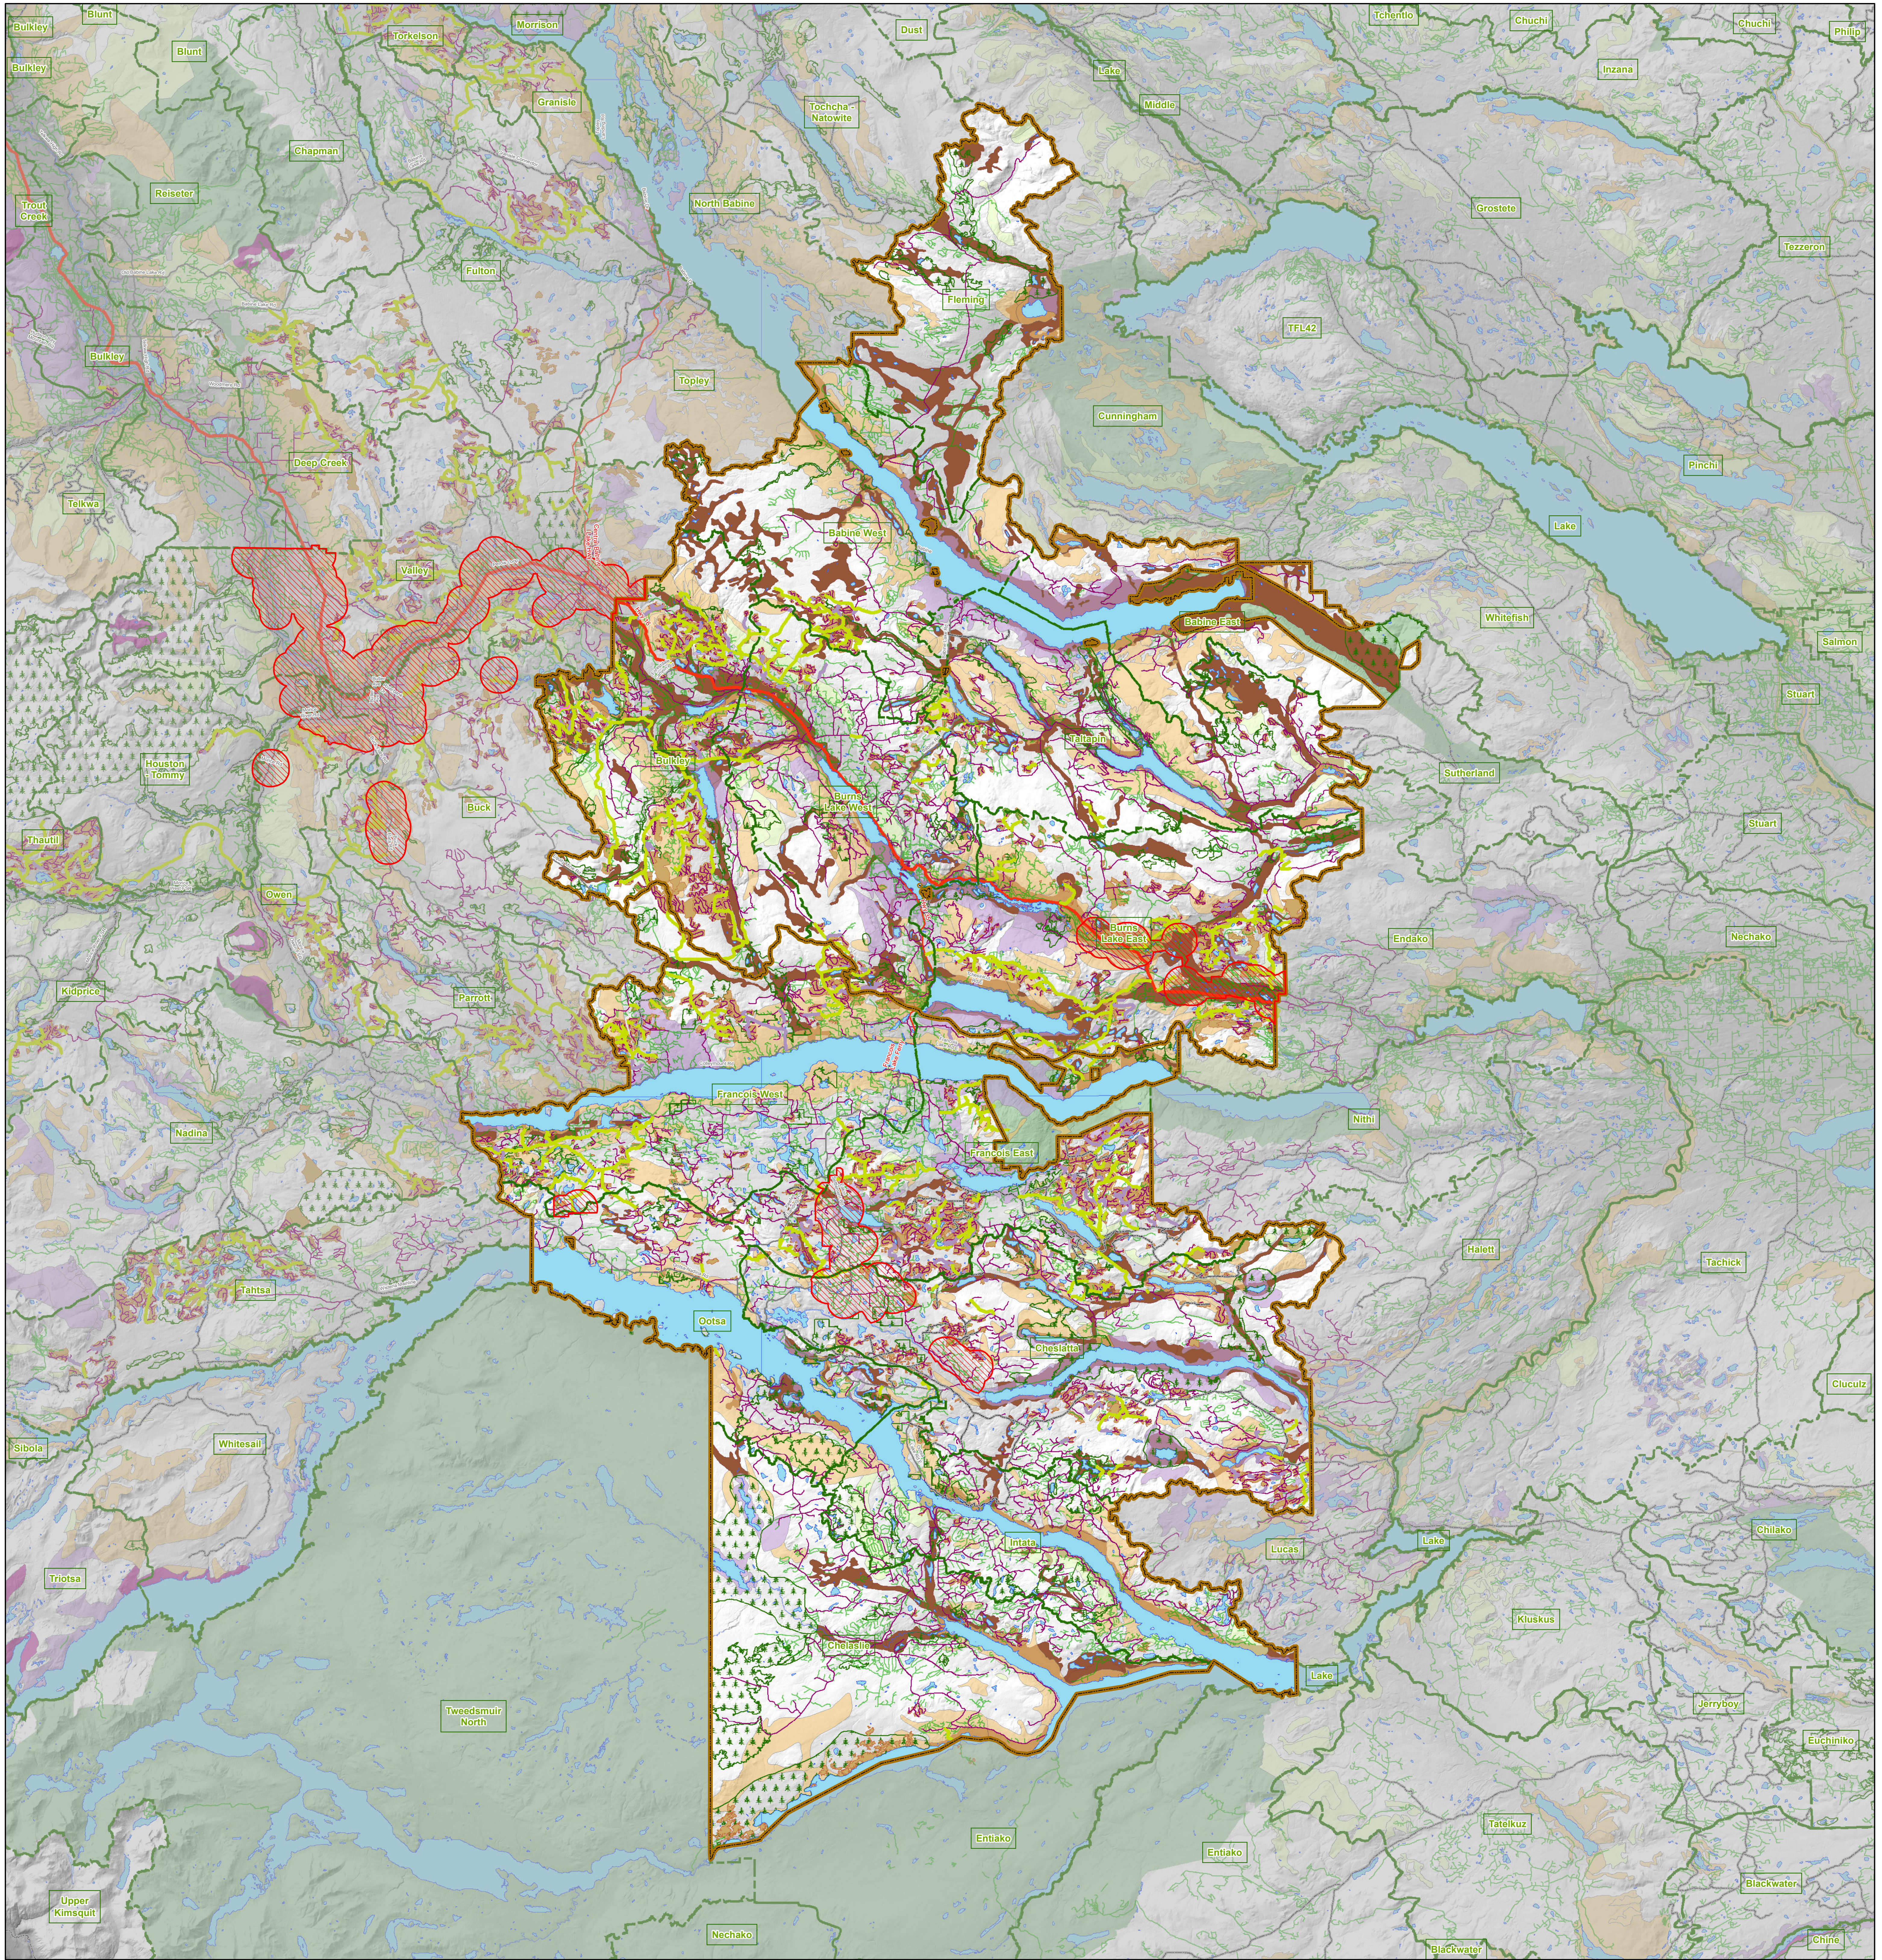

Nadina FSP - Lakes North and South FDU - Resource Management

1:250,000

Amendment 1 Areas

Fire Stocking Interface Zone

Administrative Boundaries Lakes Resource Management

Lakes North / South TSA

BCTS Tenures

- Lakes_FDU
- Forest Service Road
- Road Permit
- BCTS Roads
- FSP Declared Areas
- BCTS Blocks

- OGMA
- BEC
- VQO-P
- VQO-R
- VQO-PR
- VQO-M
- VQO-MM
- Lakes Landscape Corridors
- Parks/ Eco Reserves/ Protected Areas

Transportation

- Public Roads
- Main Forest Service Roads
- Lesser Highways
- Francois Lake Ferry
- Hwy 16
- Trim Transportation

Planning Boundaries

- Landscape Units

BCTS

BC Timber Sales
Babine

EMS ISO 14001 Registered

Nadina FSP 2019 - 2024

Source Data: BCGW
BCTS Babine

Cartographer: Cynthia Barden
Updated By: M Robinson
Date: 2020-07-23