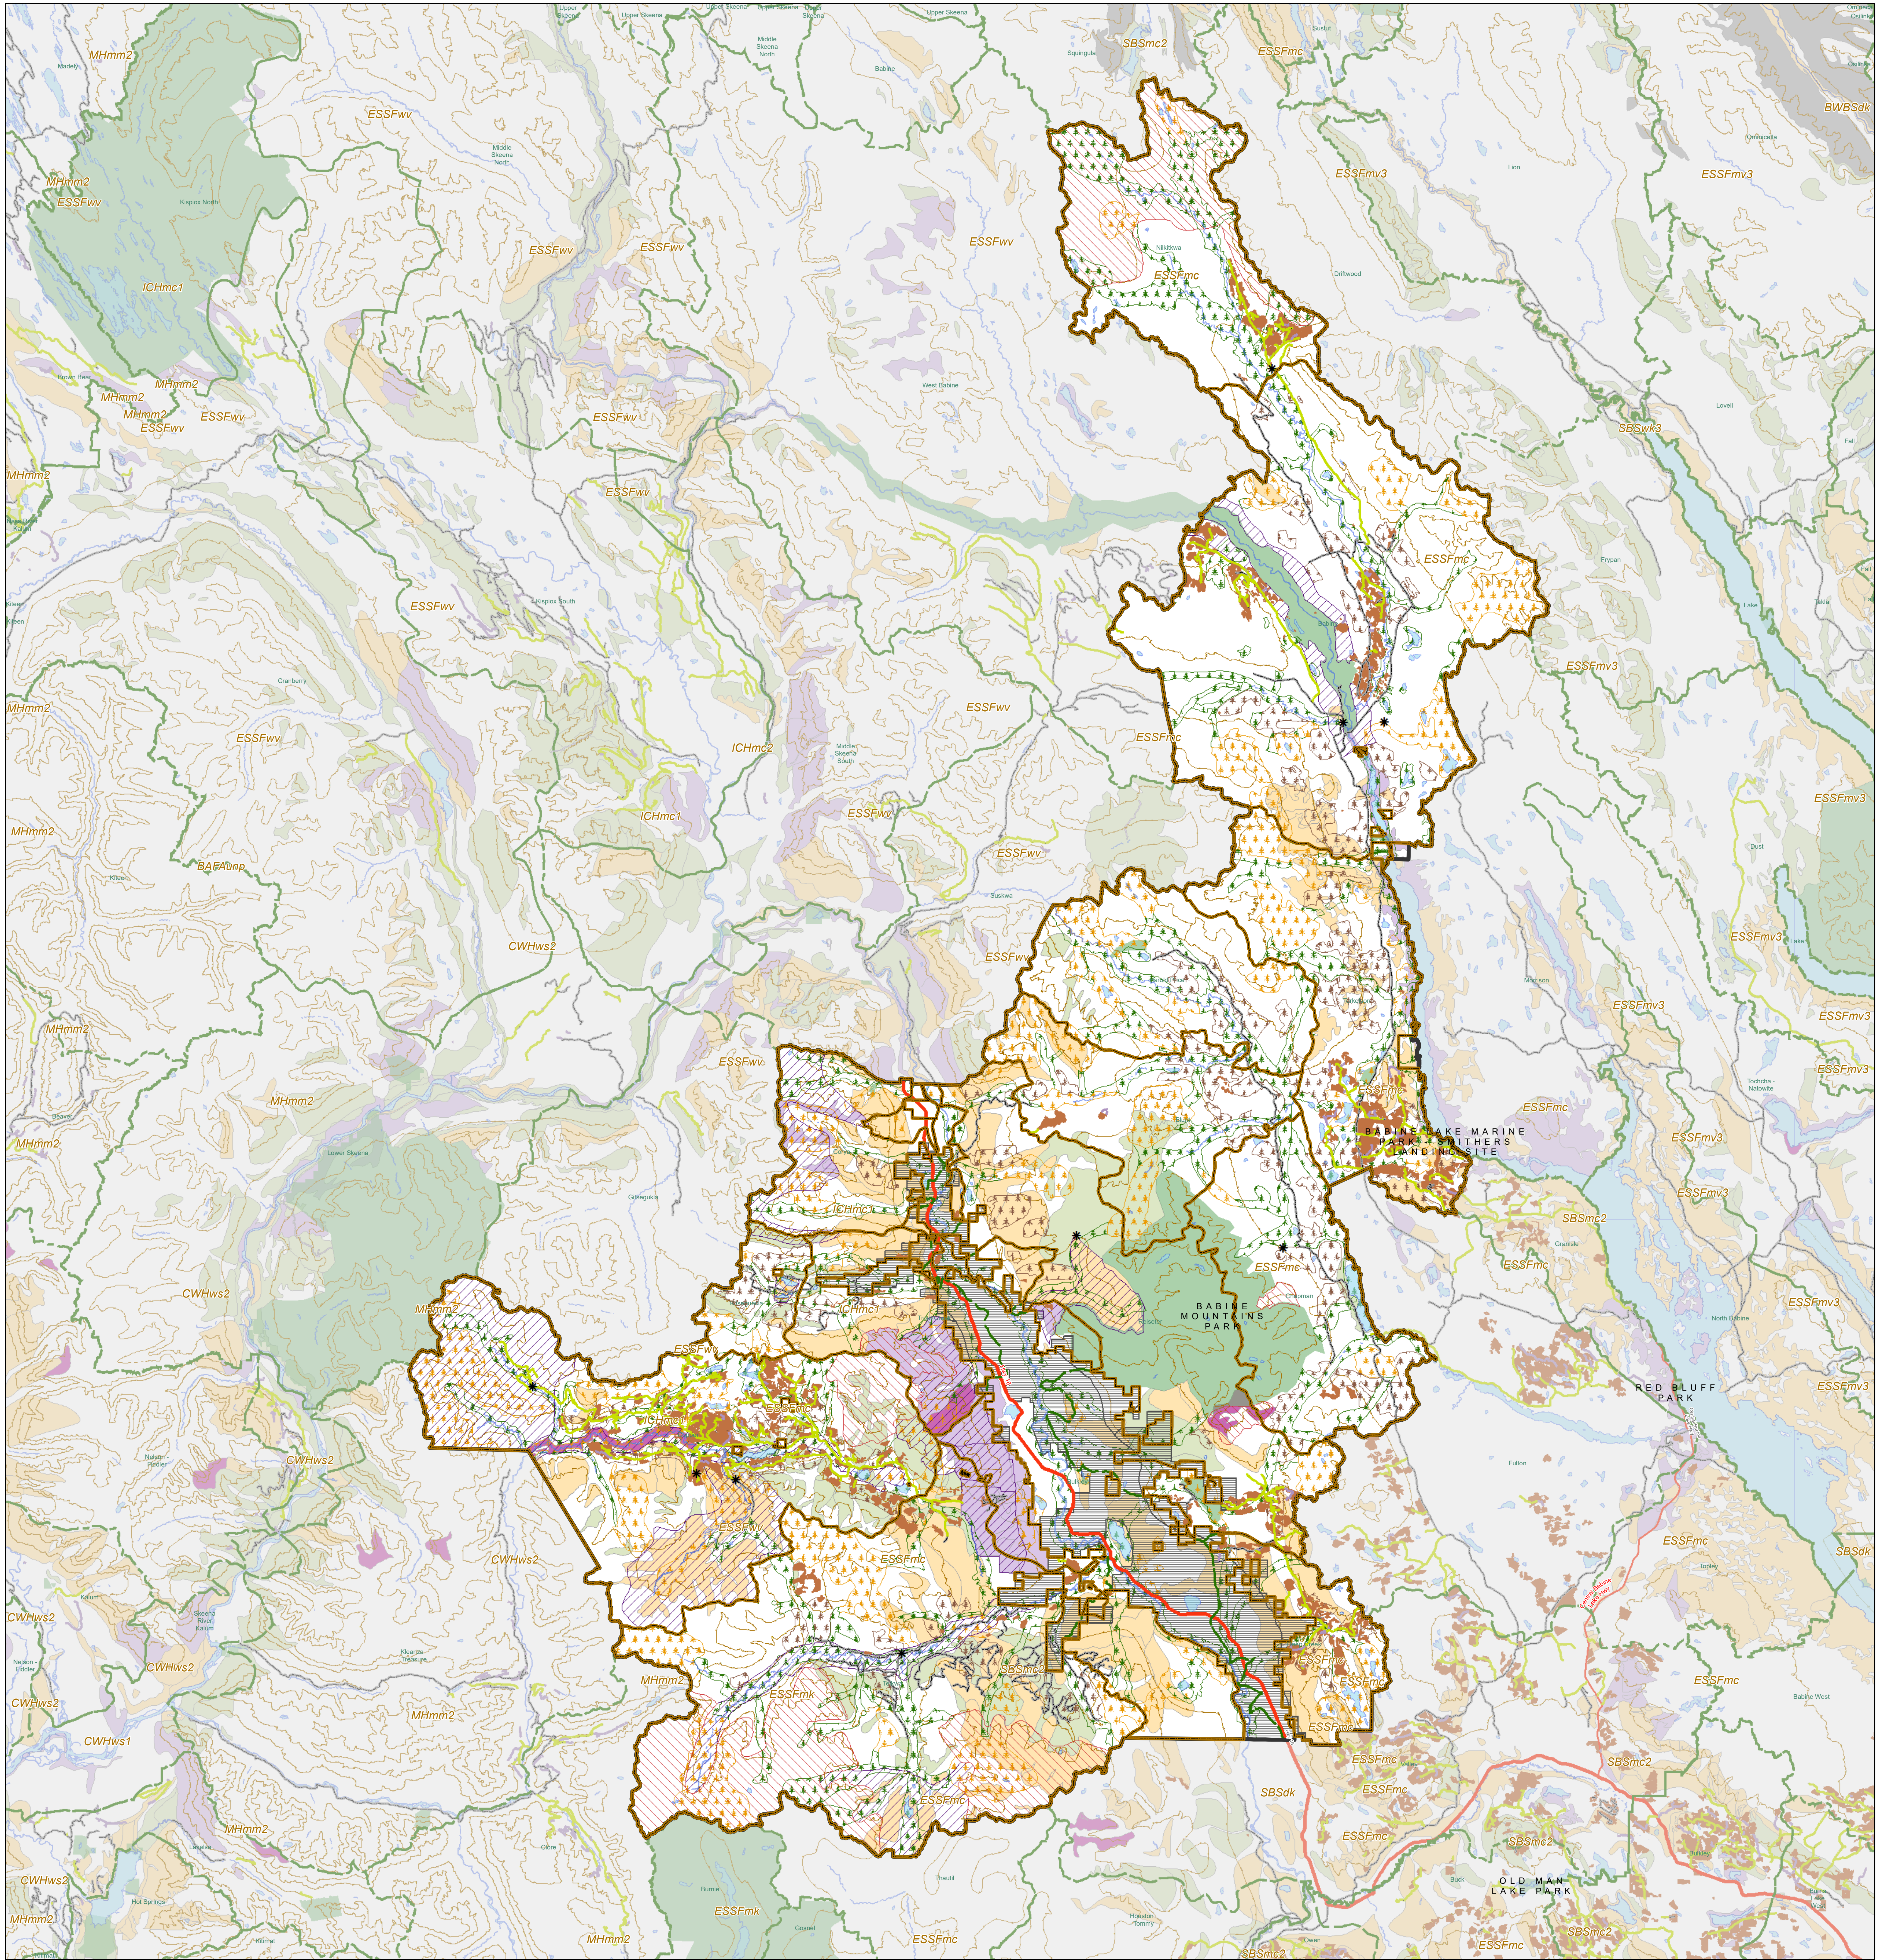

Bulkley FSP - Resource Management

Administrative Boundaries

- Bulkley FDU
- Bulkley TSA

BCTS Tenures

- Forest Service Road
- Road Permit
- BCTS Blocks

Planning Boundaries

- Landscape Units

Resource Management

- Access Management - Gates
- Special Management 1
- Special Management 2
- Agriculture-Wildlife
- Core Ecosystems
- Enhanced Timber Development Zone
- Landscape Corridors
- BEC
- Parks / Ecological Reserves / Protected Areas
- VQO - P
- VQO - R
- VQO - PR
- VQO - M
- VQO - MM

Transportation

- Forest Service Road
- Public Roads
- Main Forest Service Roads
- Lesser Highways
- Francois Lake Ferry
- Hwy 16

1:225,000

BCTS

BC Timber Sales
Babine

EMS ISO 14001 Registered

Bulkley FSP 2018-2023
Amendment #1

Source Data: BC Geographic Warehouse
BCTS Babine

Cartographer: Mary Robinson
Updated: 2021-03-24