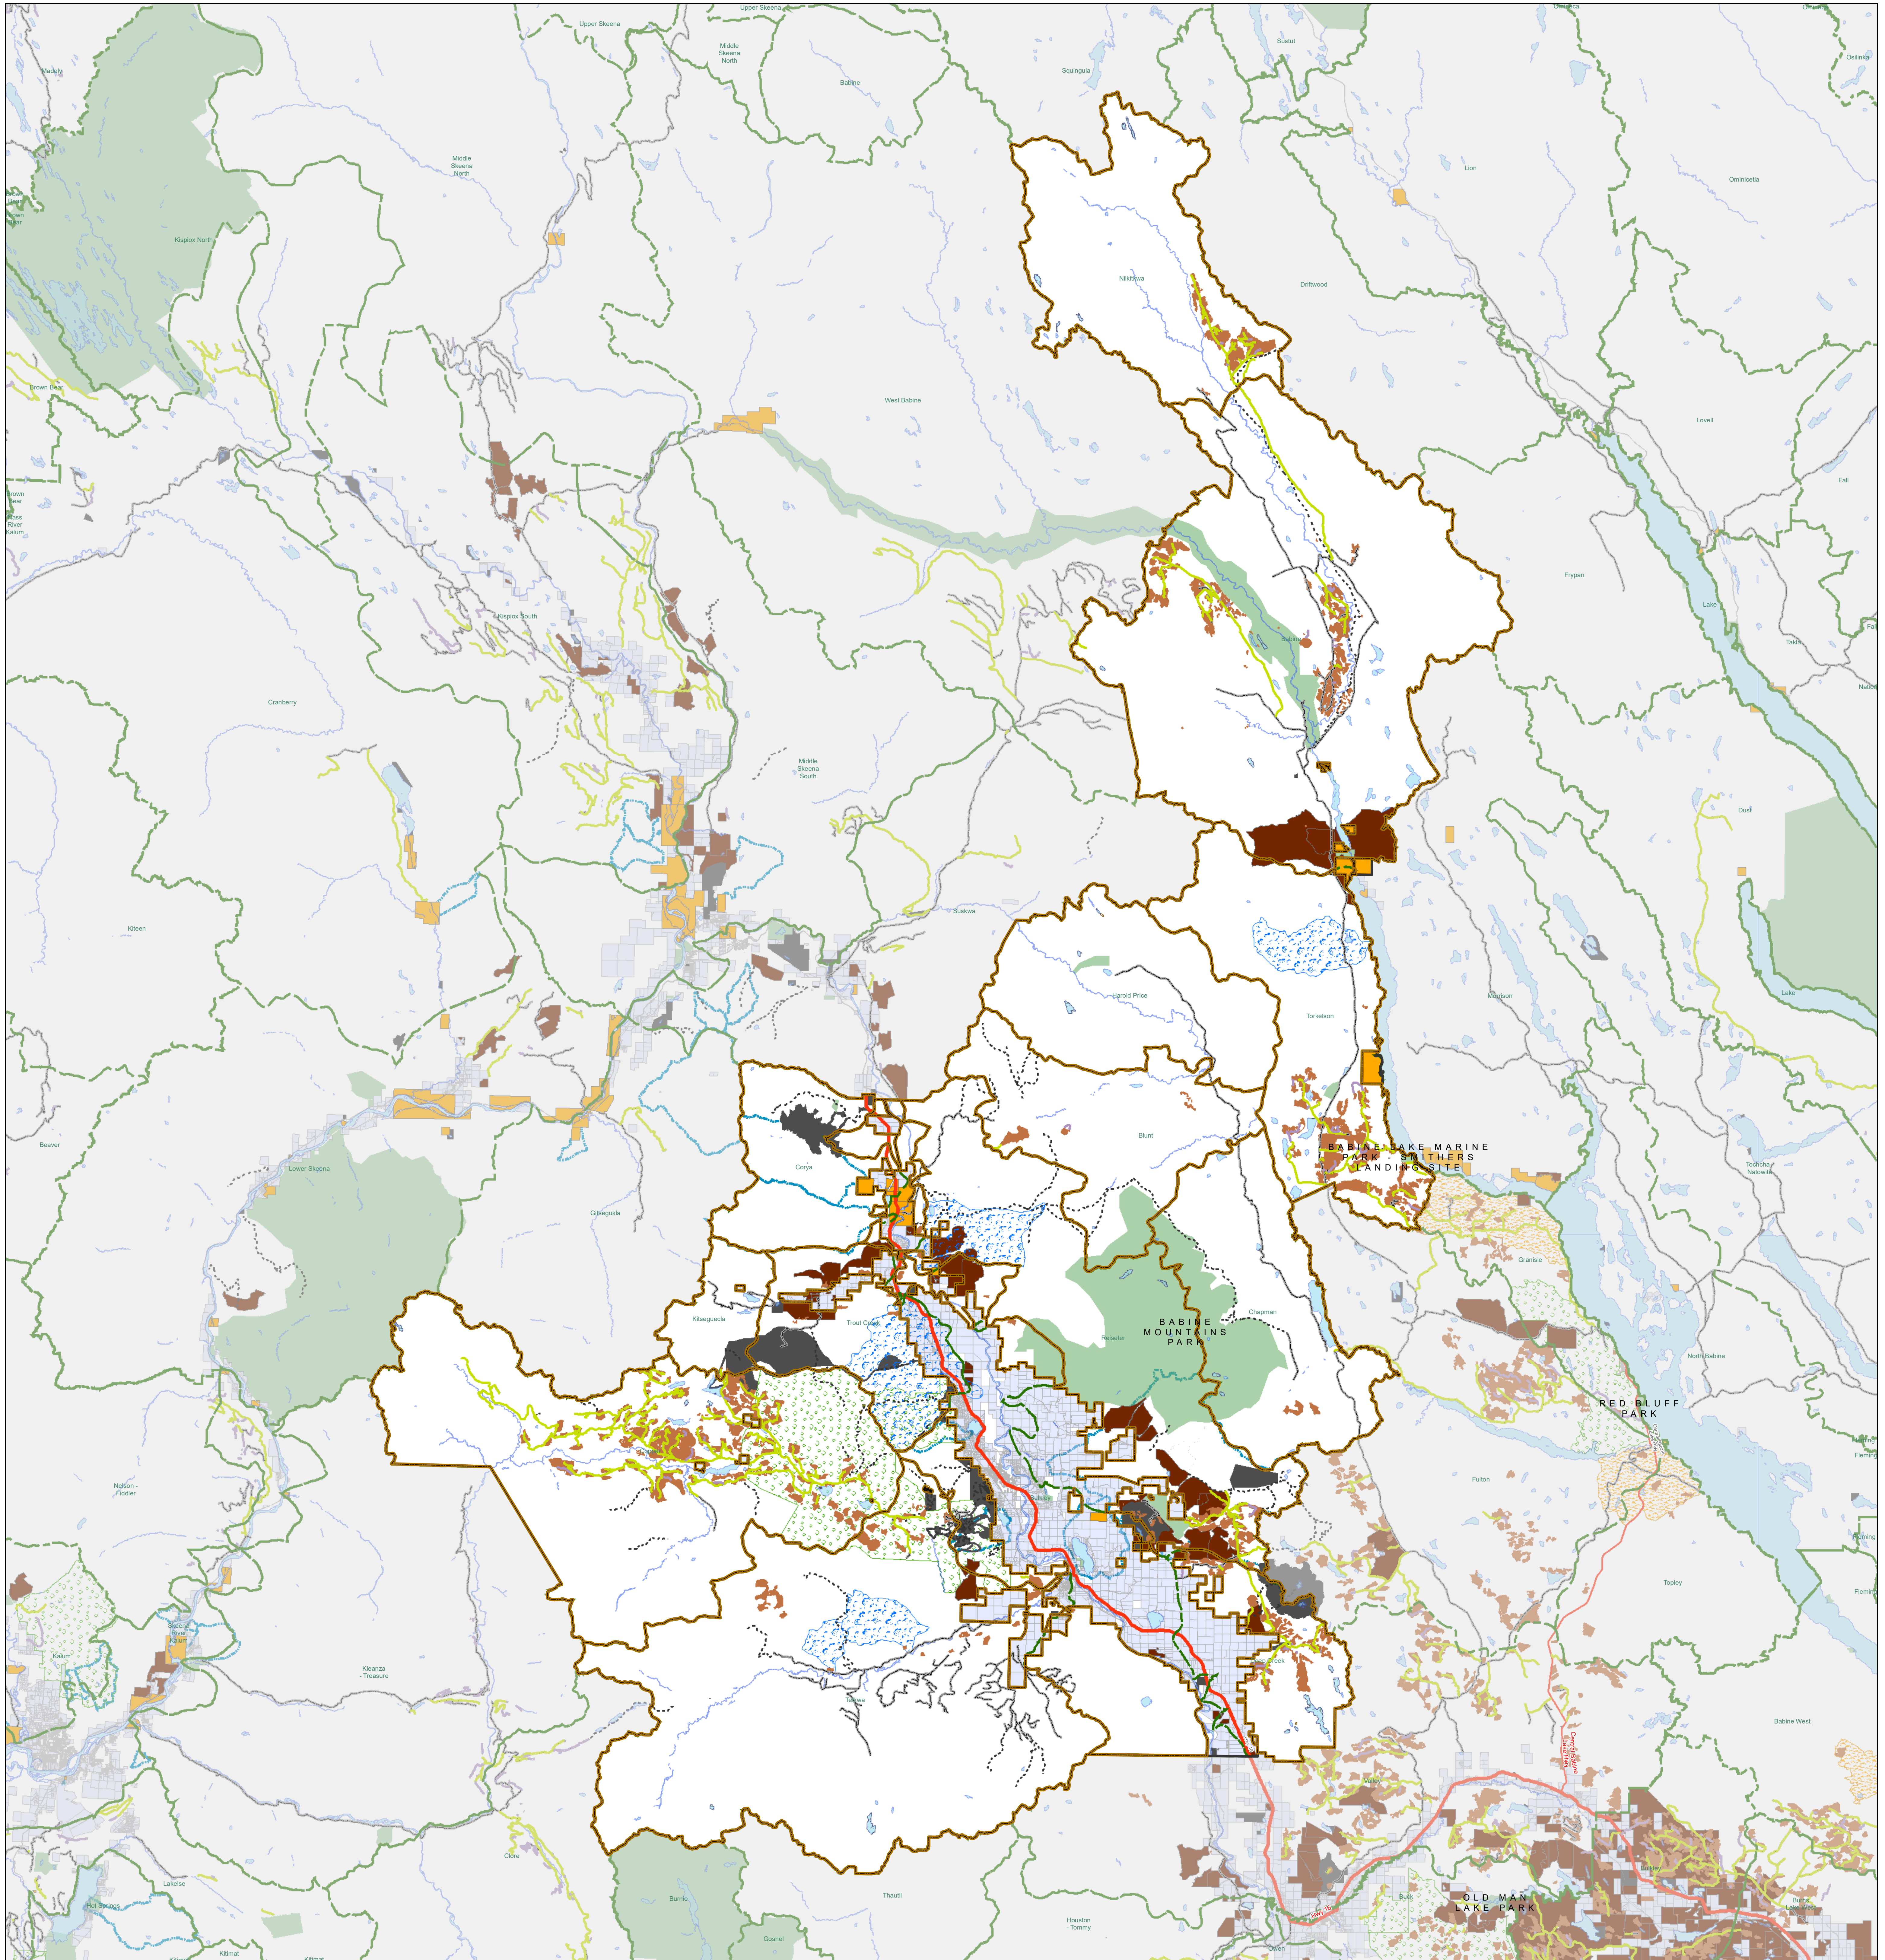

Bulkley FSP - Land Management

Administrative Boundaries

- Bulkley FDU
- Bulkley TSA

BCTS Tenures

- Forest Service Road
- Road Permit
- BCTS Blocks

Land Management

- Recreation Trails
- Recreation Area
- Woodlots
- First Nation Woodlot
- Community Forest
- Indian Reserves
- Private Land
- Parks / Ecological Reserves / Protected Areas
- Community Watersheds
- Fisheries Sensitive Watersheds
- Wilderness Lakes

Transportation

- Forest Service Road
- Road Permit
- Public Roads
- Main Forest Service Roads
- Secondary Highways
- Francois Lake Ferry
- Hwy 16

Planning Boundaries

- Landscape Units

1:225,000

BCTS

BC Timber Sales
Babine

EMS ISO 14001 Registered

Bulkley FSP 2018-2023
Amendment #1

Source Data: BC Geographic Warehouse
BCTS Babine

Cartographer: Mary Robinson
Updated: 2021-03-24