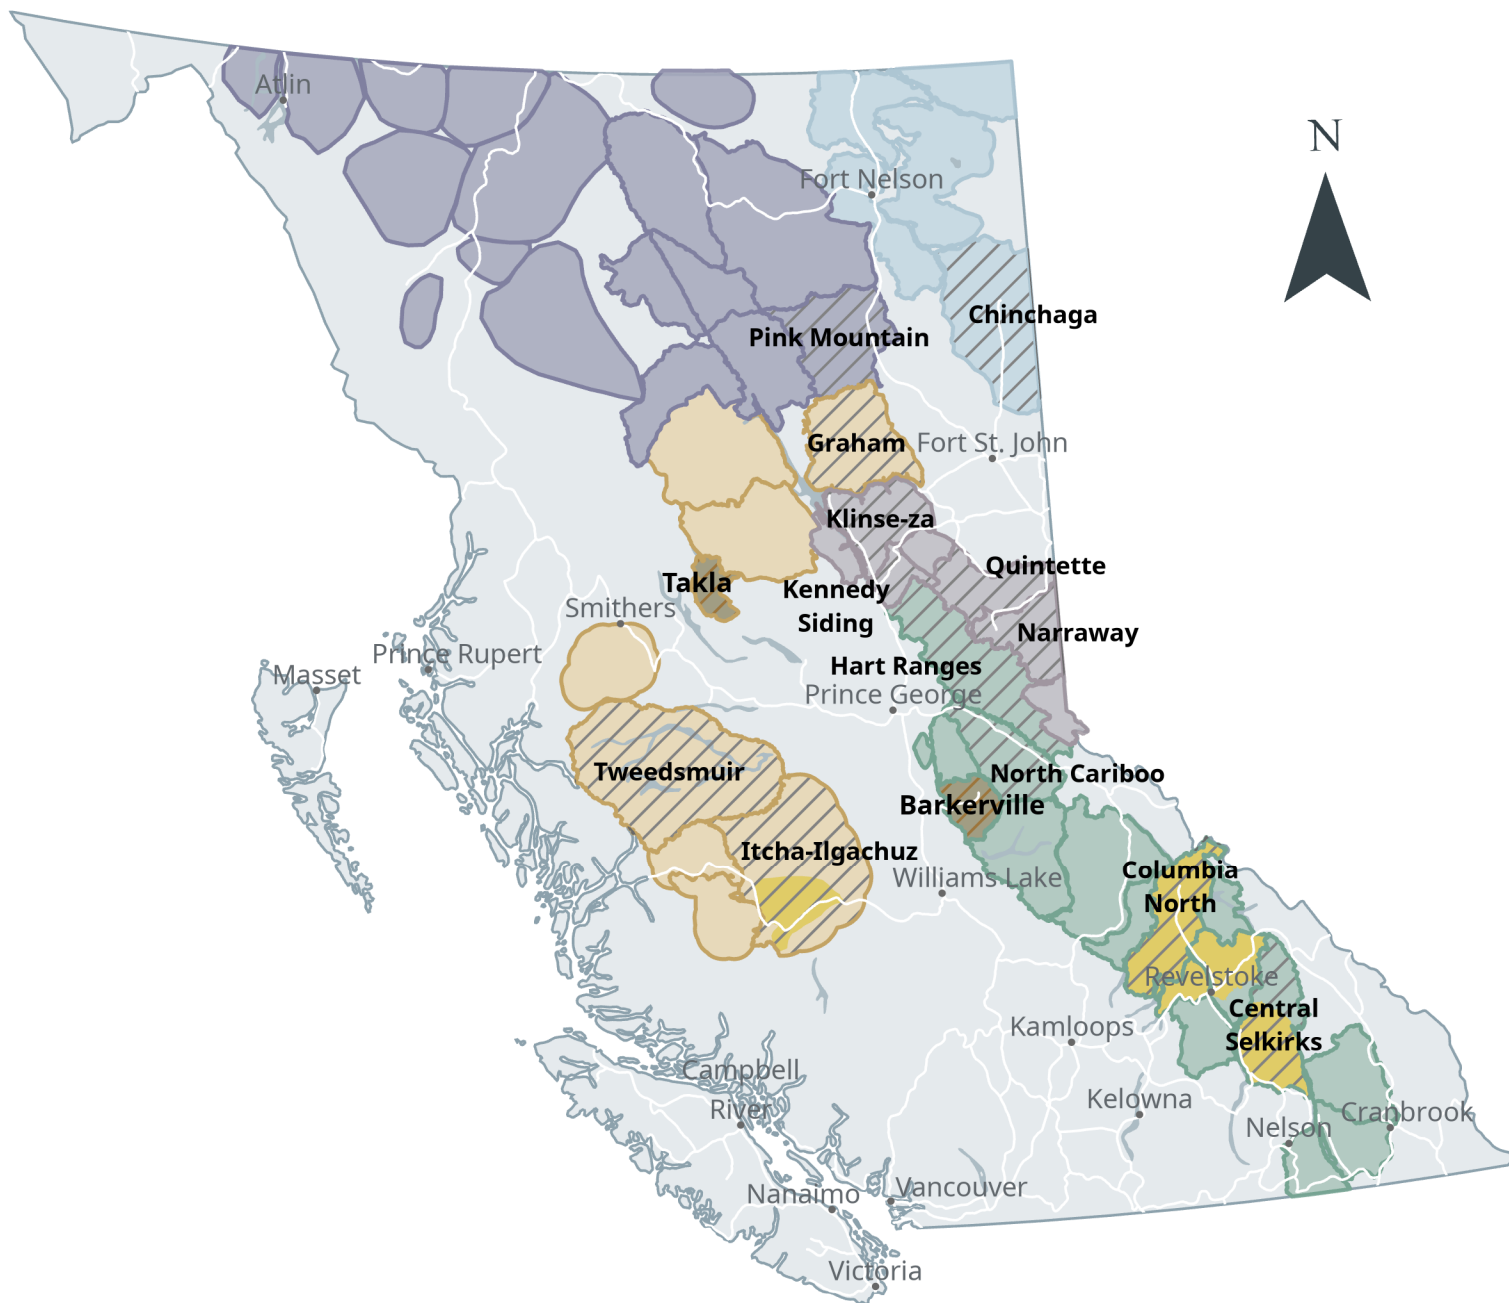

Caribou Herd Ranges Prioritized for Predator Reduction Program in B.C.

B.C. Caribou Herd Boundaries

- Boreal
- Northern Mountain
- Southern Mountain (Central Group)
- Southern Mountain (Northern Group)
- Southern Mountain (Southern Group)
- Continued Predator Reduction
- New Treatment Areas
- Continued Predator Reduction (Cougar)