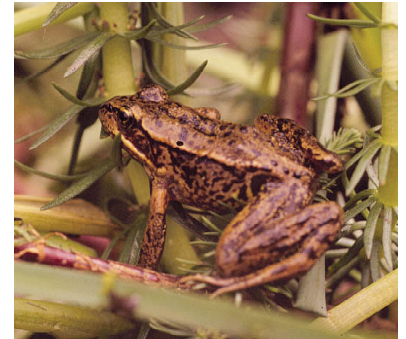

IDENTIFICATION KEY

FROGS AND TOADS OF VANCOUVER ISLAND

Does the frog have parotoid glands and tough warts on skin?

YES **Western Toad**
Bufo boreas **YES**

NO

Does the frog have prominent adhesive toepads on the front feet?

YES **Pacific Treefrog**
Pseudacris regilla **YES**

NO

Is the frog brown with a black facial mask with red on the inner thighs?

YES **Red-legged Frog**
Rana aurora **YES**

NO

Does the frog have a prominent dorso-lateral fold?

YES **Green Frog**
Rana clamitans

Does the frog have a skin fold following the shape of the eardrum?

Bullfrog
Rana catesbeiana **YES**

Both **introduced species** are brownish olive green with ear membranes larger than diameter of the eye. Males of both species have bright yellow throats during the breeding season.